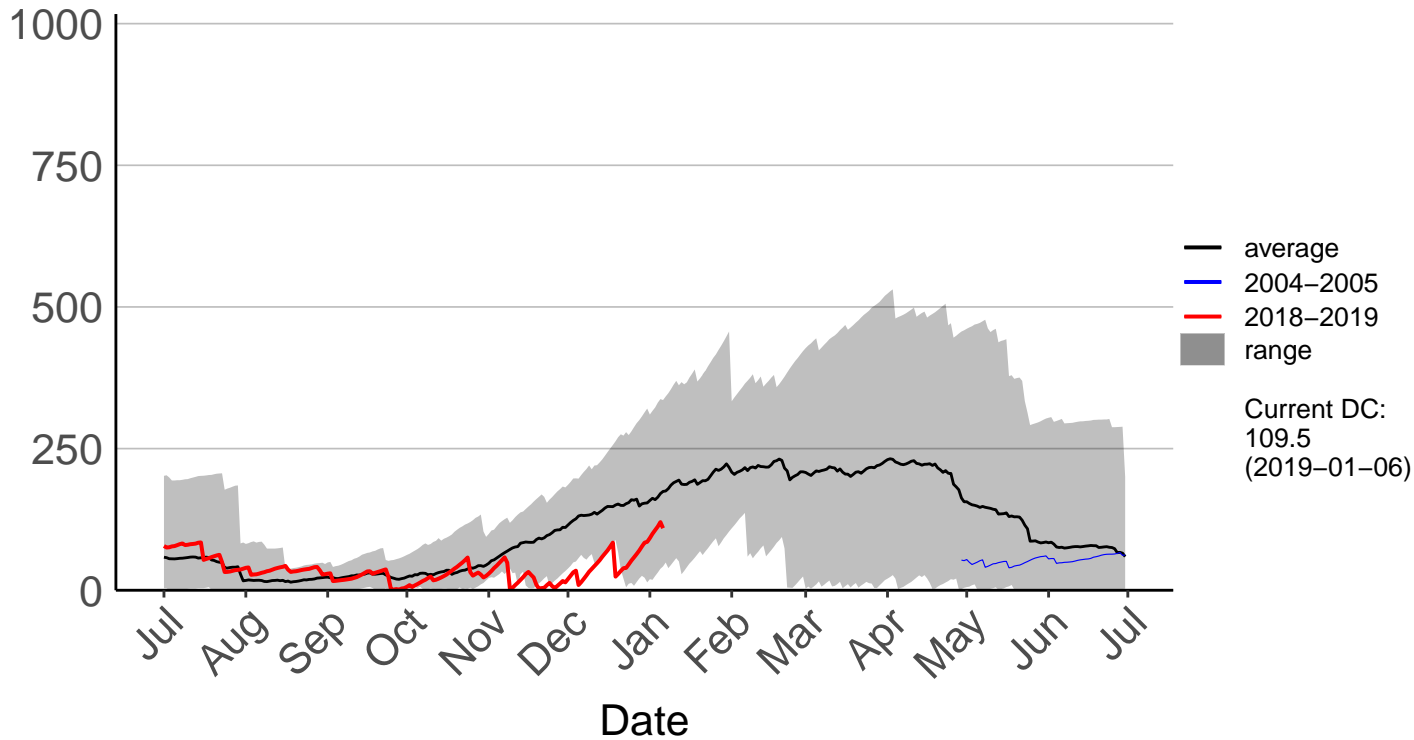

Buckland's Raws

Butchers Dam Raws

Clyde 2 Ews

Cromwell Ews

Dansey Pass Raws

Dunedin Aero SYNOP – DISCONTINUED

Dunedin Raws

Glendhu Raws

Glenledi Raws

Hawea Flat Raws

Herbert Raws

Lauder Ews

Macrae's Raws

Millers Flat Raws

Naseby Forest Raws

Nugget Point Aws – DISCONTINUED