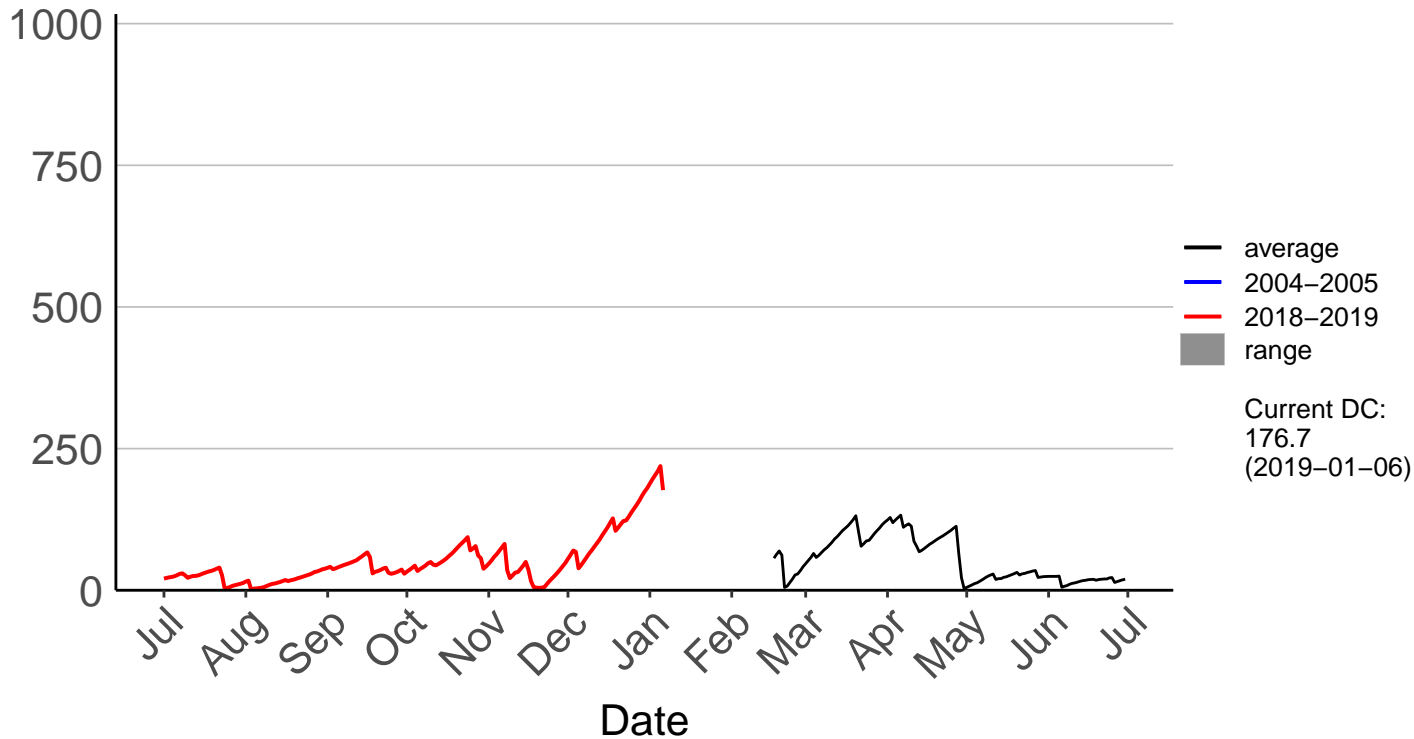

Buckland's Raws

Butchers Dam Raws

Clyde 2 Ews

Cromwell Ews

Dansey Pass Raws

Dunedin Aero SYNOP – DISCONTINUED

Dunedin Raws

Glendhu Raws

Glenledi Raws

Hawea Flat Raws

Herbert Raws

Lauder Ews

Macrae's Raws

Millers Flat Raws

Naseby Forest Raws

Nugget Point Aws – DISCONTINUED