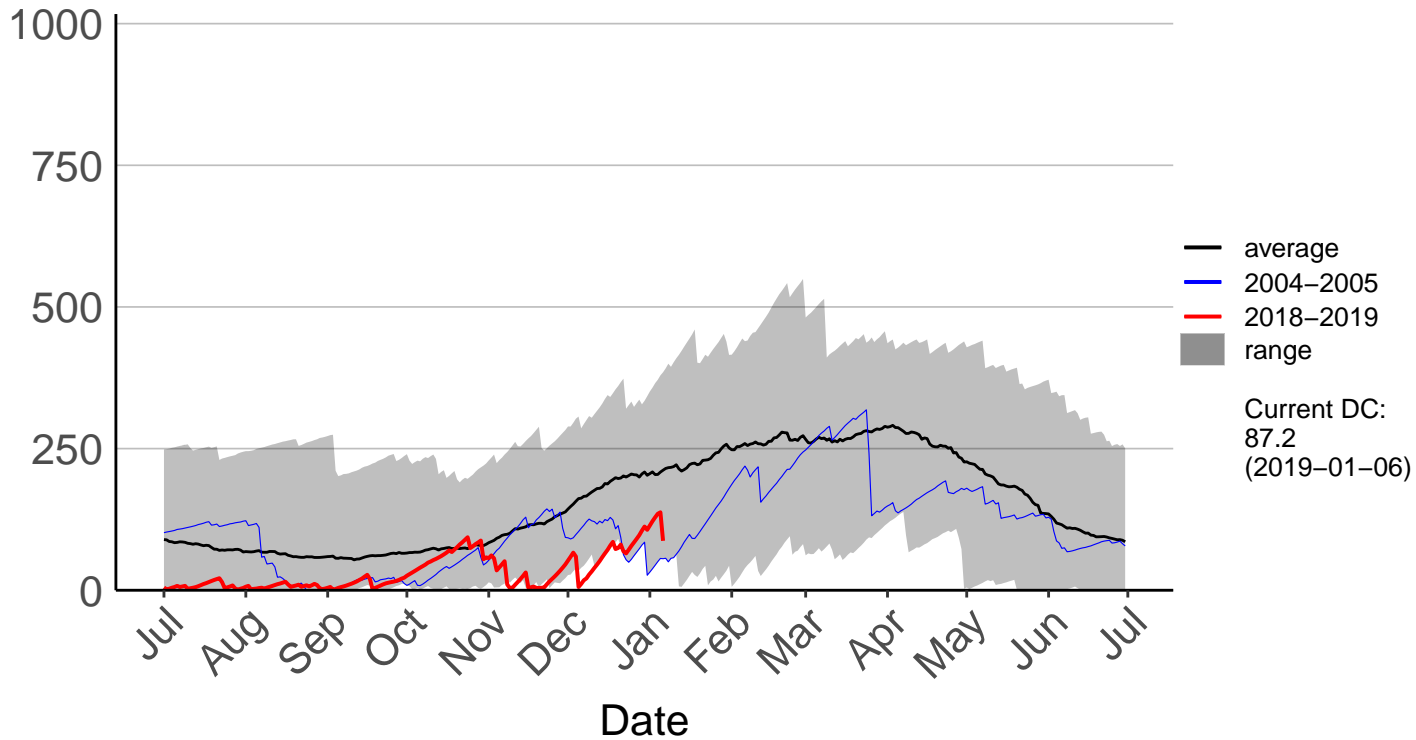

Buckland's Raws

Butchers Dam Raws

Clyde 2 Ews

Cromwell Ews

Dansey Pass Raws

Dunedin Aero SYNOP – DISCONTINUED

Dunedin Raws

Glendhu Raws

Glenledi Raws

Hawea Flat Raws

Herbert Raws

Lauder Ews

Macrae's Raws

Millers Flat Raws

Naseby Forest Raws

Nugget Point Aws – DISCONTINUED