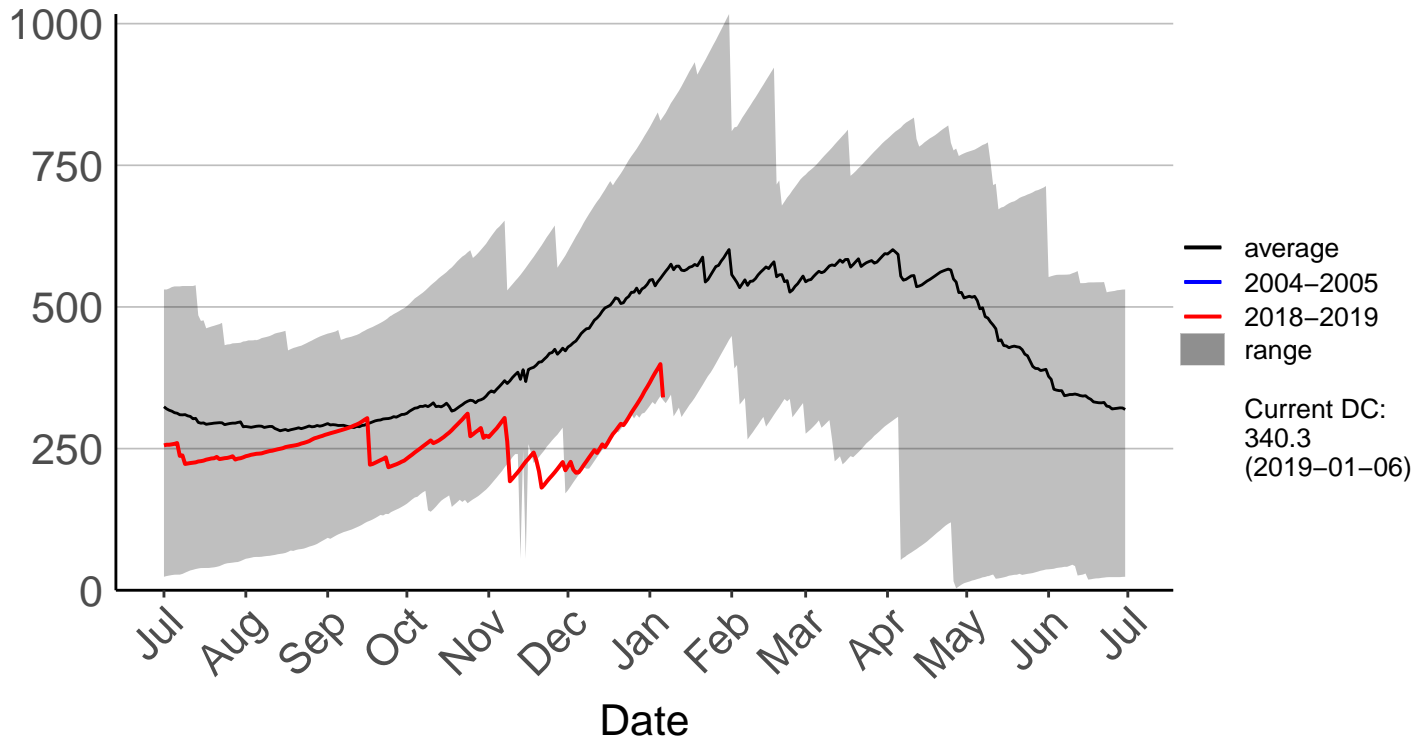

Buckland's Raws

Butchers Dam Raws

Clyde 2 Ews

Cromwell Ews

Dansey Pass Raws

Dunedin Aero SYNOP – DISCONTINUED

Dunedin Raws

Glendhu Raws

Glenledi Raws

Hawea Flat Raws

Herbert Raws

Lauder Ews

Macrae's Raws

Millers Flat Raws

Naseby Forest Raws

Nugget Point Aws – DISCONTINUED