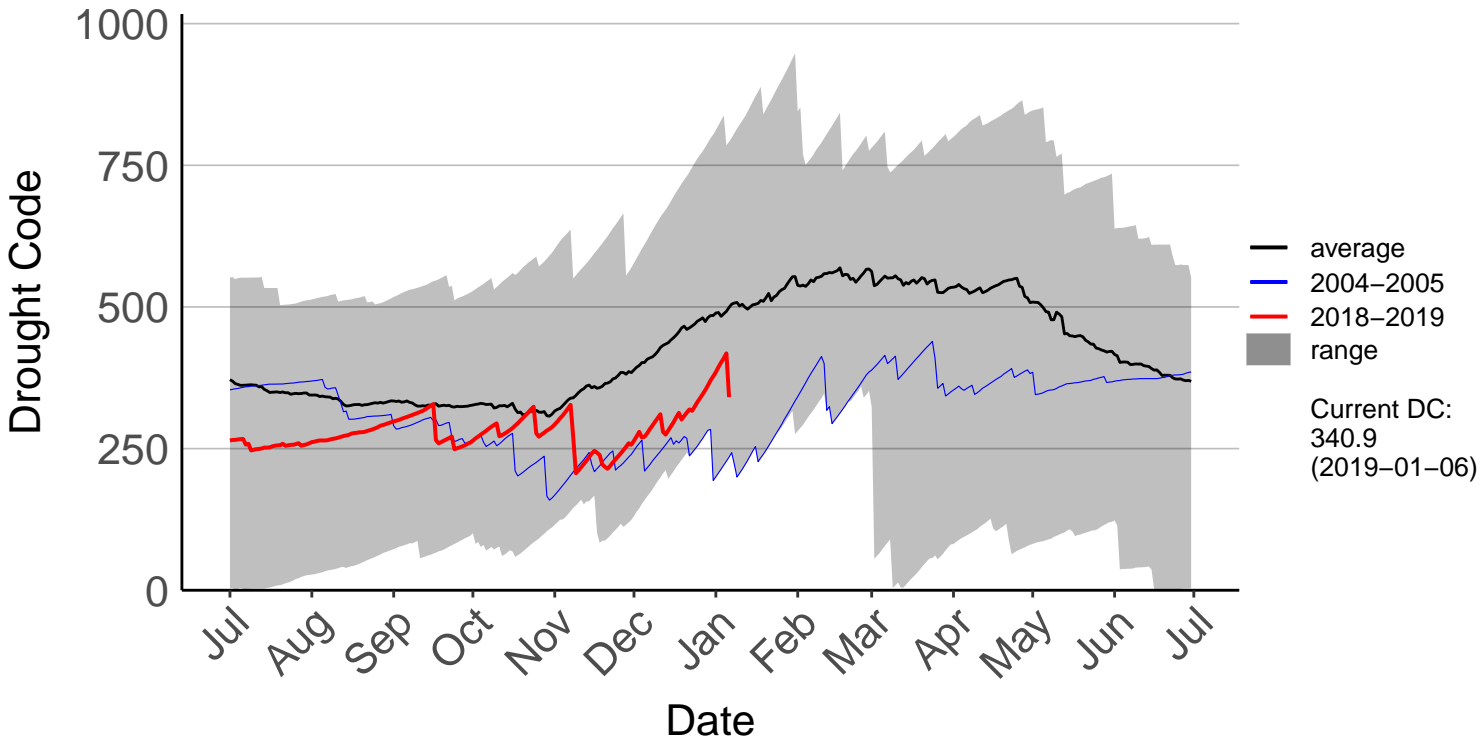

Buckland's Raws

Butchers Dam Raws

Clyde 2 Ews

Cromwell Ews

Dansey Pass Raws

Dunedin Aero SYNOP – DISCONTINUED

Dunedin Raws

Glendhu Raws

Glenledi Raws

Hawea Flat Raws

Herbert Raws

Lauder Ews

Macrae's Raws

Millers Flat Raws

Naseby Forest Raws

Nugget Point Aws – DISCONTINUED