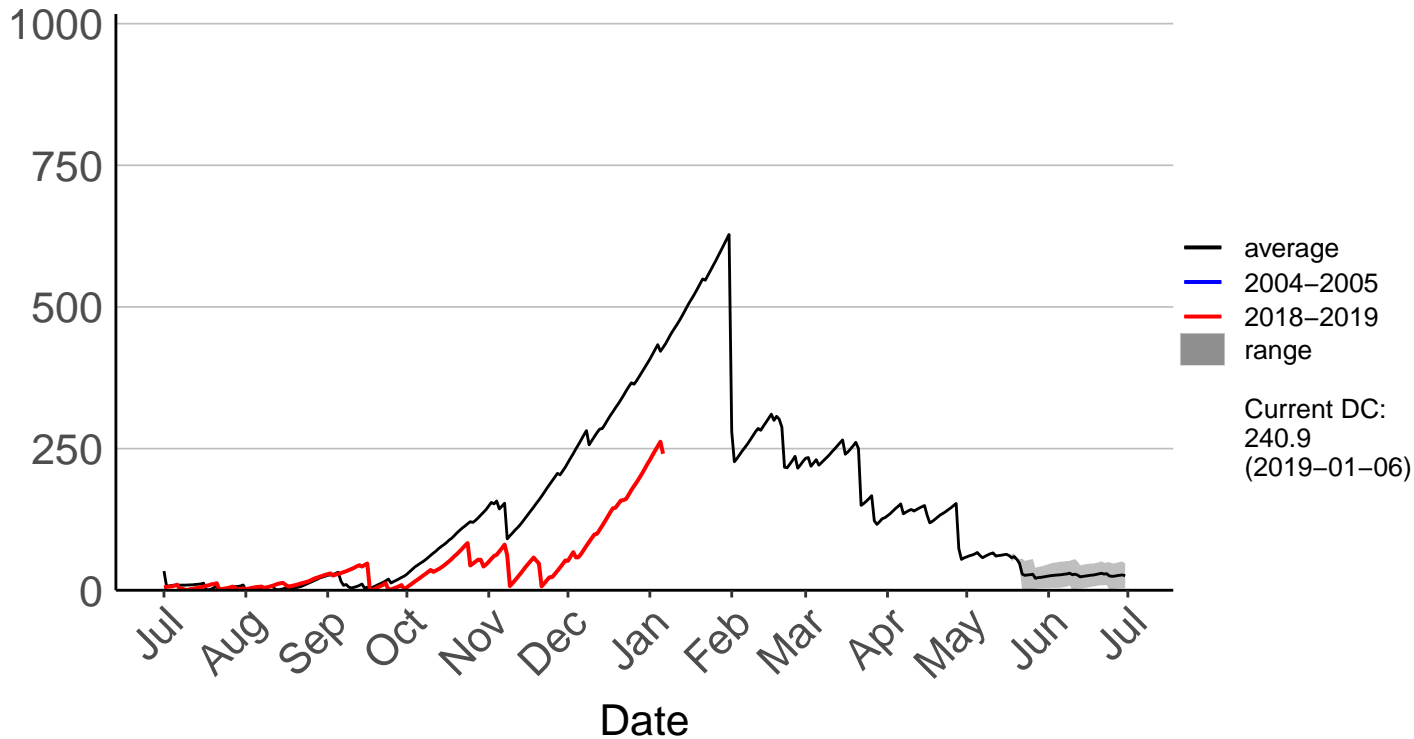

Buckland's Raws

Butchers Dam Raws

Clyde 2 Ews

Cromwell Ews

Dansey Pass Raws

Dunedin Aero SYNOP – DISCONTINUED

Dunedin Raws

Glendhu Raws

Glenledi Raws

Hawea Flat Raws

Herbert Raws

Lauder Ews

Macrae's Raws

Millers Flat Raws

Naseby Forest Raws

Nugget Point Aws – DISCONTINUED