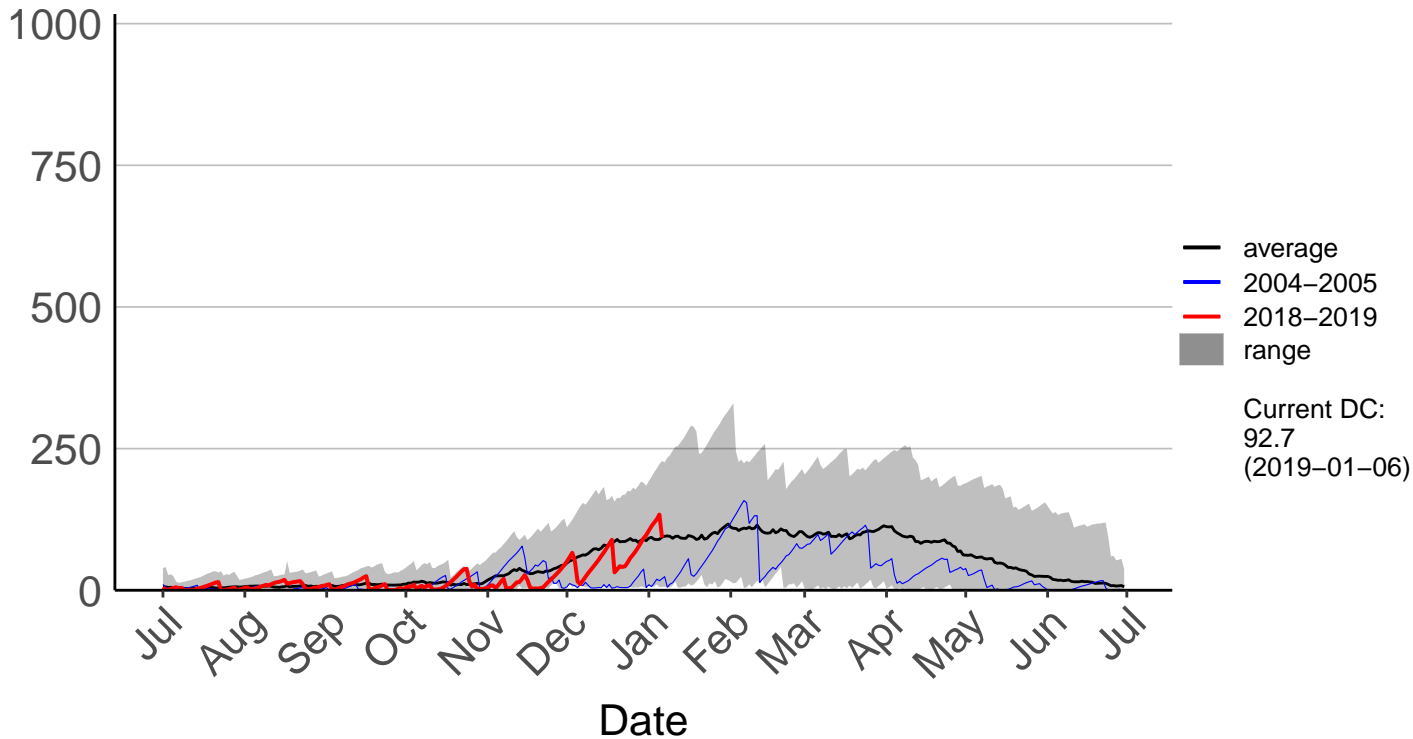

Buckland's Raws

Butchers Dam Raws

Clyde 2 Ews

Cromwell Ews

Dansey Pass Raws

Dunedin Aero SYNOP – DISCONTINUED

Dunedin Raws

Glendhu Raws

Glenledi Raws

Hawea Flat Raws

Herbert Raws

Lauder Ews

Macrae's Raws

Millers Flat Raws

Naseby Forest Raws

Nugget Point Aws – DISCONTINUED