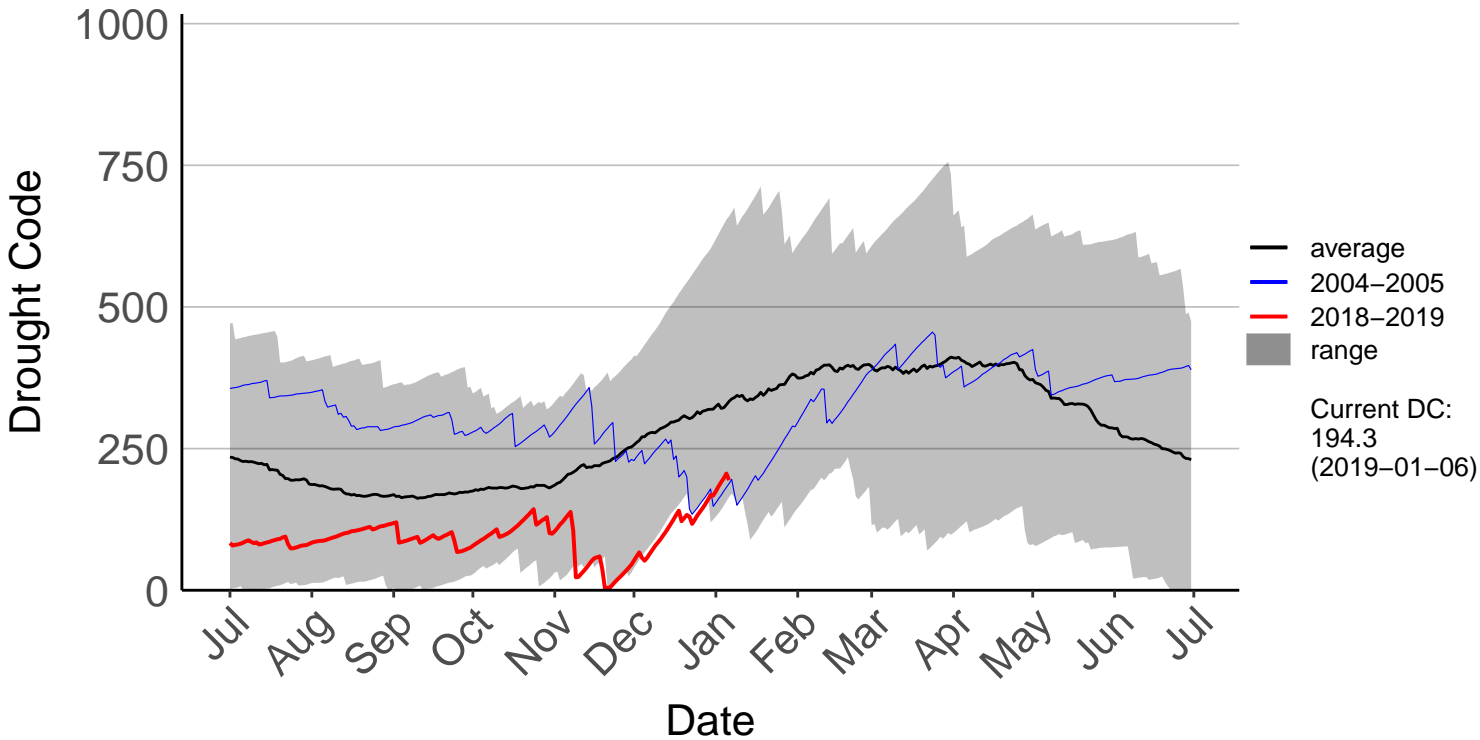

Buckland's Raws

Butchers Dam Raws

Clyde 2 Ews

Cromwell Ews

Dansey Pass Raws

Dunedin Aero SYNOP – DISCONTINUED

Dunedin Raws

Glendhu Raws

Glenledi Raws

Hawea Flat Raws

Herbert Raws

Lauder Ews

Macrae's Raws

Millers Flat Raws

Naseby Forest Raws

Nugget Point Aws – DISCONTINUED