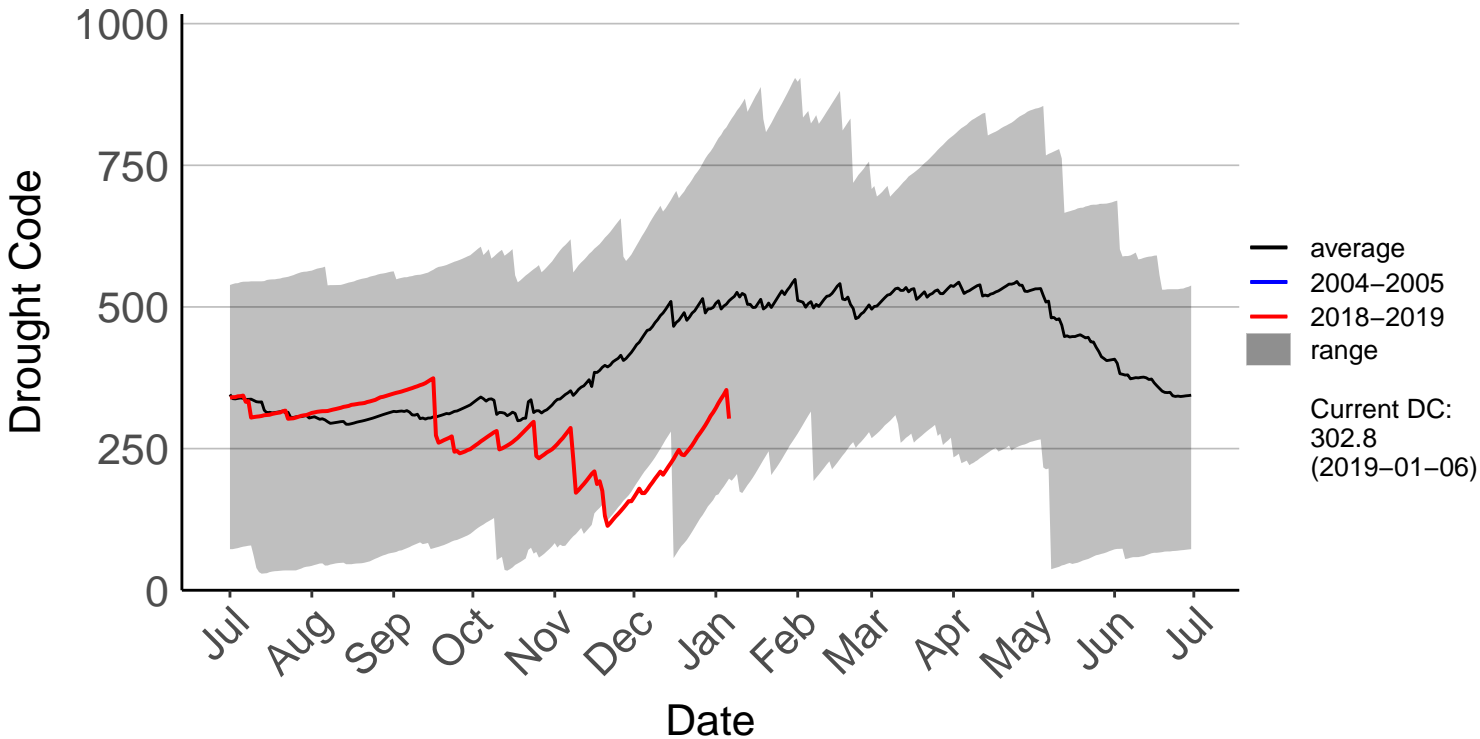

Buckland's Raws

Butchers Dam Raws

Clyde 2 Ews

Cromwell Ews

Dansey Pass Raws

Dunedin Aero SYNOP – DISCONTINUED

Dunedin Raws

Glendhu Raws

Glenledi Raws

Hawea Flat Raws

Herbert Raws

Lauder Ews

Macrae's Raws

Millers Flat Raws

Naseby Forest Raws

Nugget Point Aws – DISCONTINUED