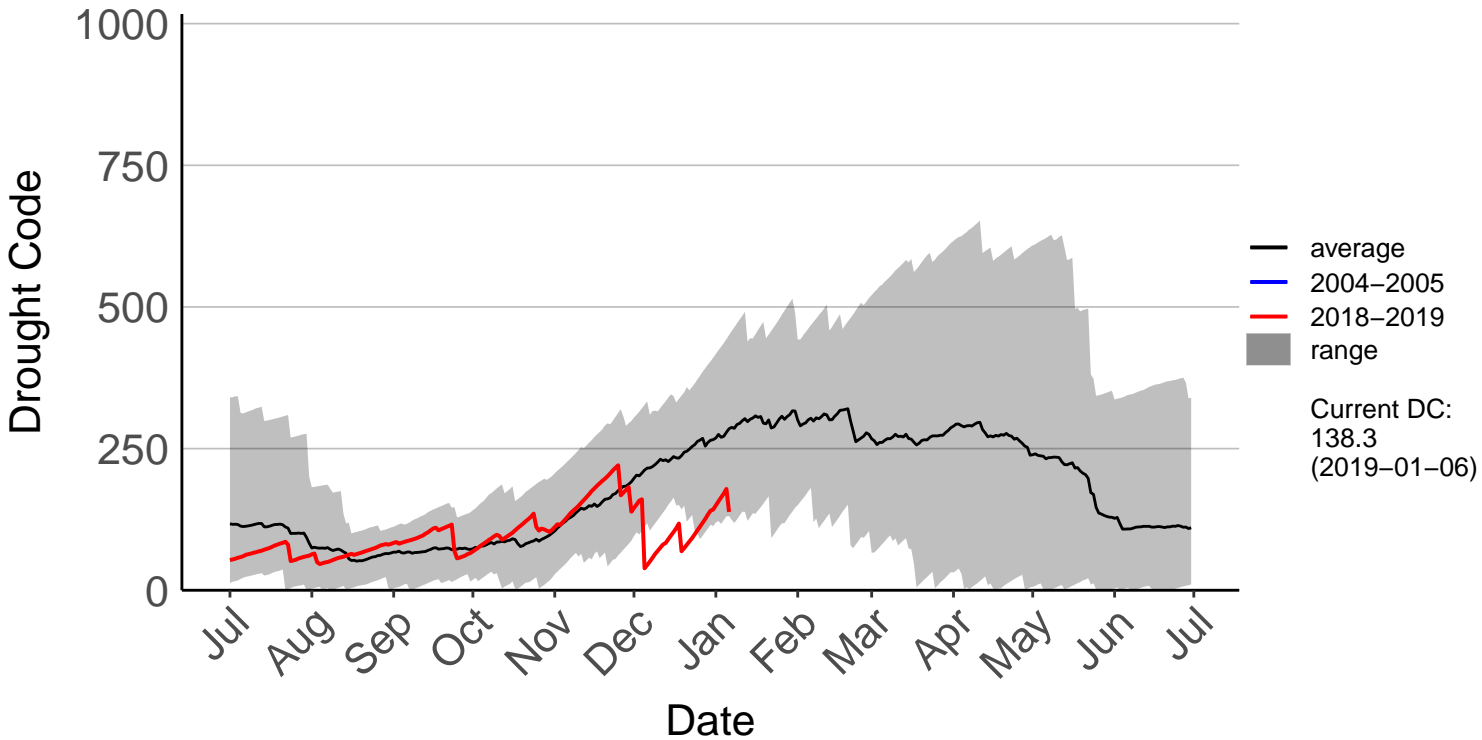

Buckland's Raws

Butchers Dam Raws

Clyde 2 Ews

Cromwell Ews

Dansey Pass Raws

Dunedin Aero SYNOP – DISCONTINUED

Dunedin Raws

Glendhu Raws

Glenledi Raws

Hawea Flat Raws

Herbert Raws

Lauder Ews

Macrae's Raws

Millers Flat Raws

Naseby Forest Raws

Nugget Point Aws – DISCONTINUED