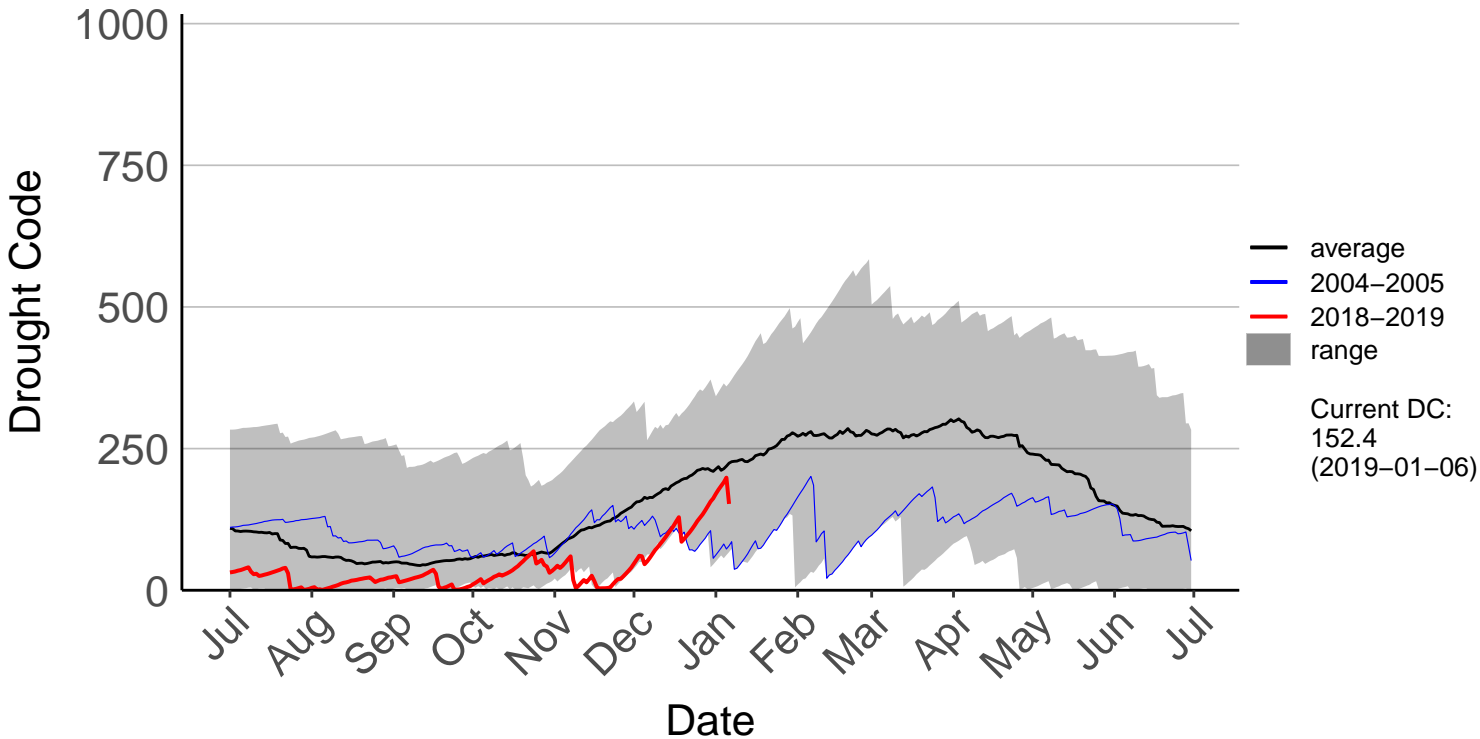

Traquair Raws