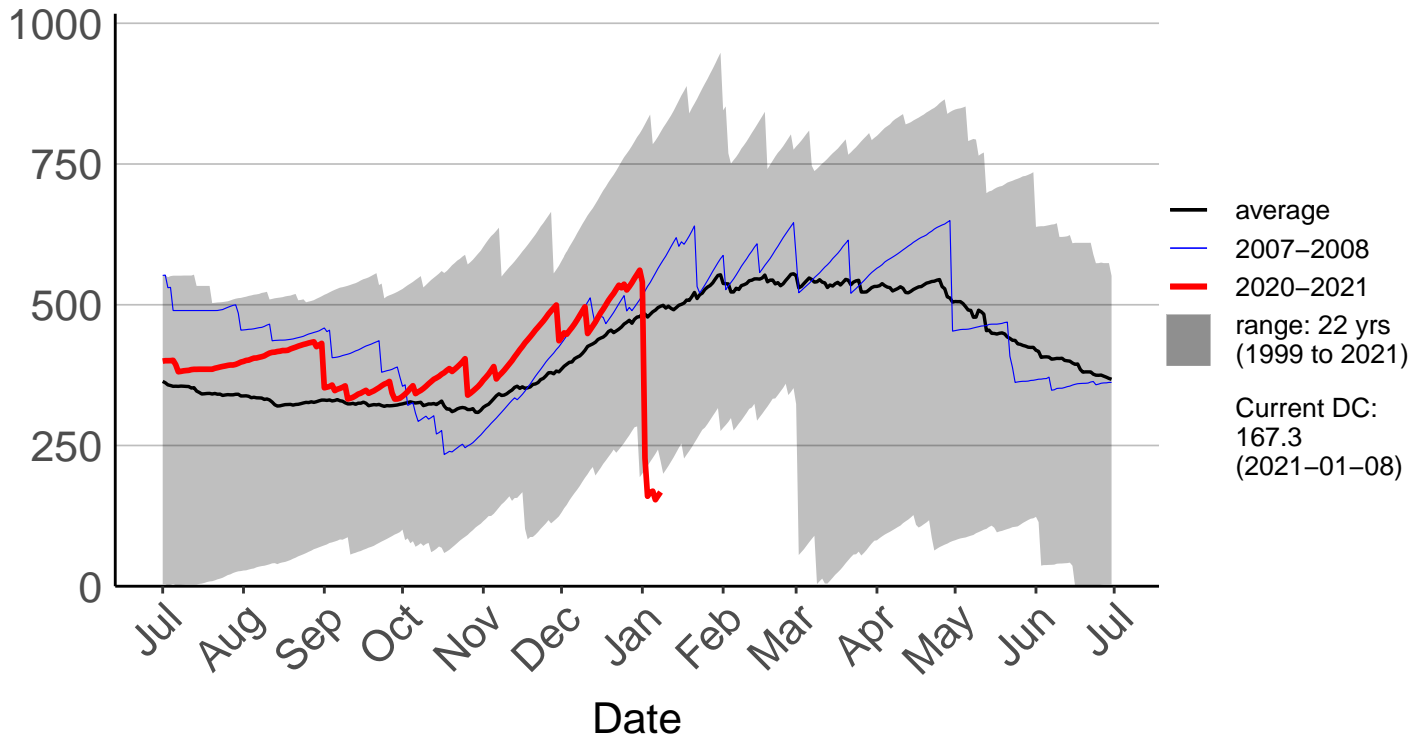

Buckland's Raws

Butchers Dam Raws

Clyde 2 Ews

Cromwell Ews

Dansey Pass Raws

Dunedin Aero SYNOP – DISCONTINUED

Dunedin Raws

Glendhu Raws

Glenledi Raws

Hawea Flat Raws

Herbert Raws

Lauder Ews

Macrae's Raws

Millers Flat Raws

Naseby Forest Raws

Nugget Point Aws – DISCONTINUED