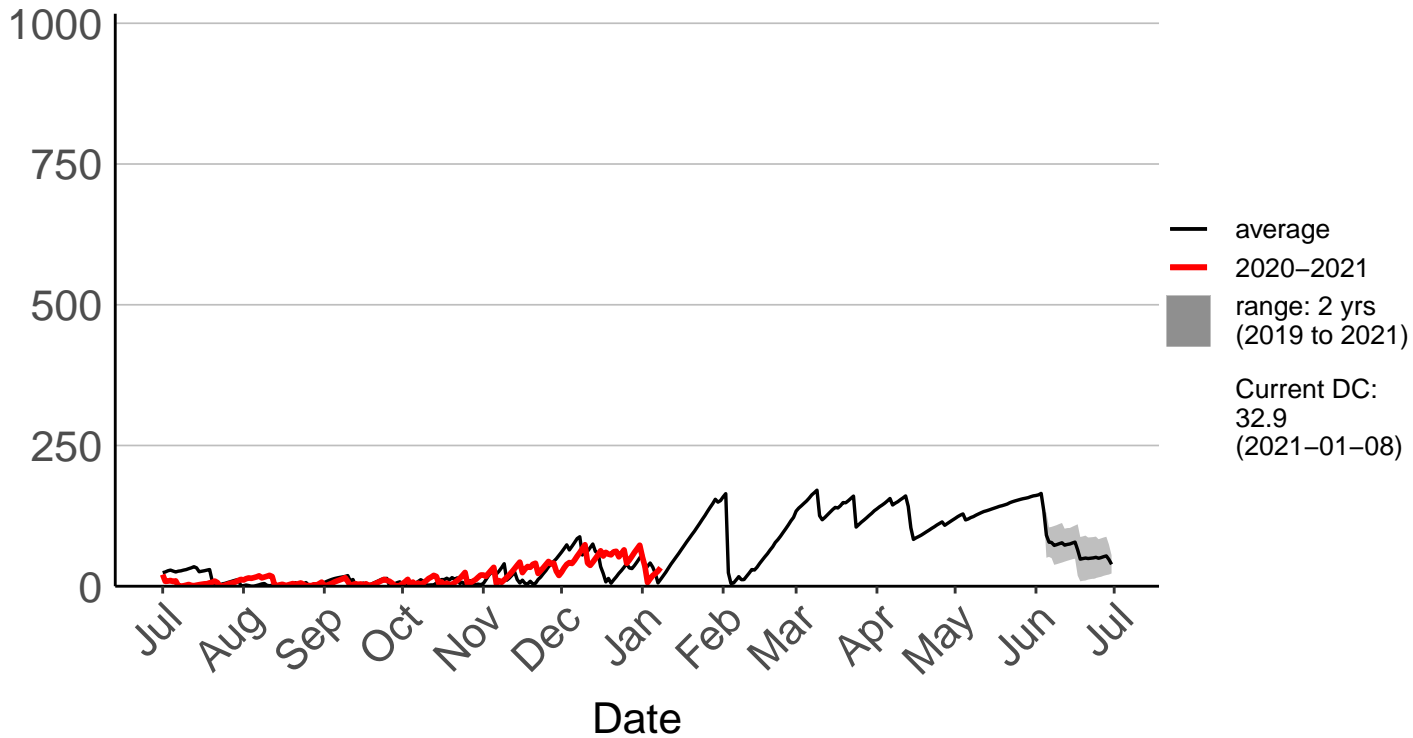

Toko Mouth Raws