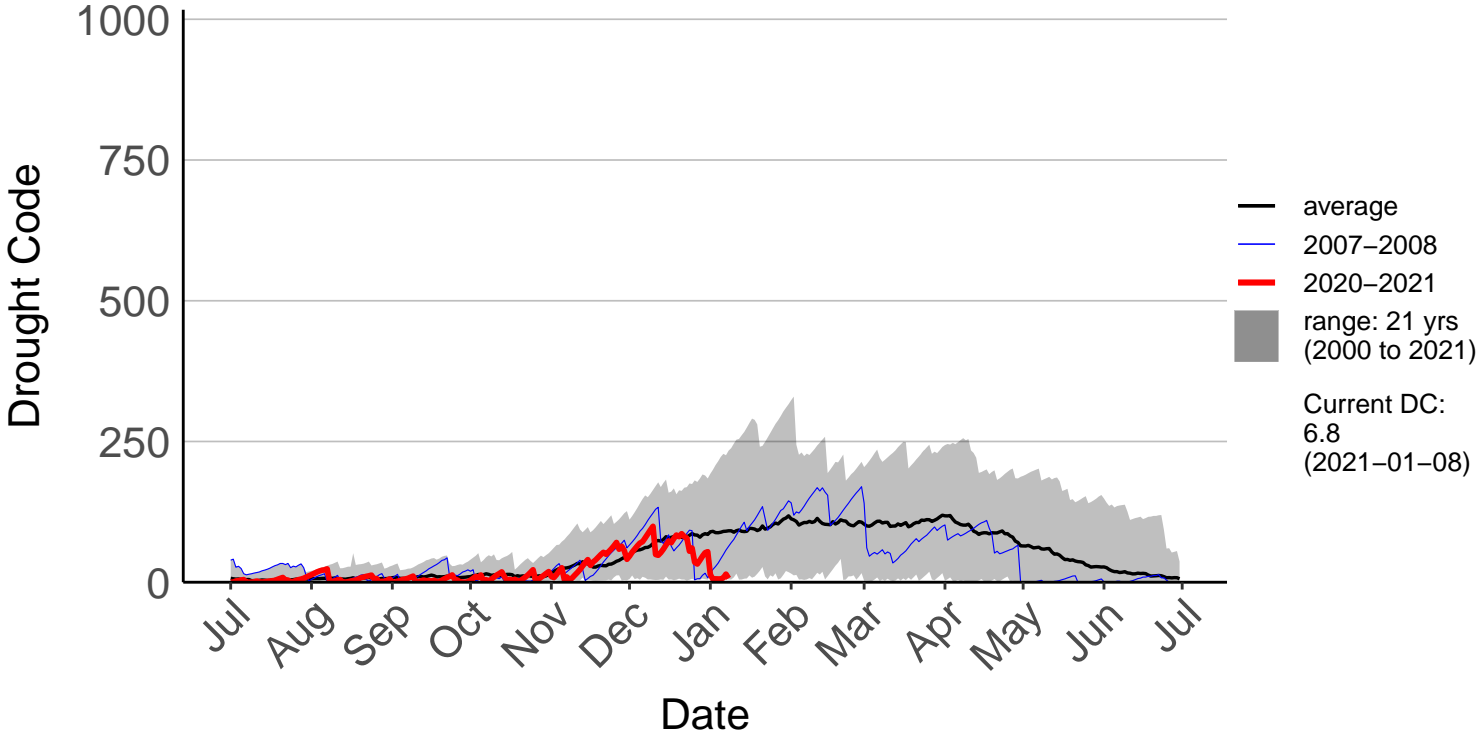

Buckland's Raws

Butchers Dam Raws

Clyde 2 Ews

Cromwell Ews

Dansey Pass Raws

Dunedin Aero SYNOP – DISCONTINUED

Dunedin Raws

Glendhu Raws

Glenledi Raws

Hawea Flat Raws

Herbert Raws

Lauder Ews

Macrae's Raws

Millers Flat Raws

Naseby Forest Raws

Nugget Point Aws – DISCONTINUED