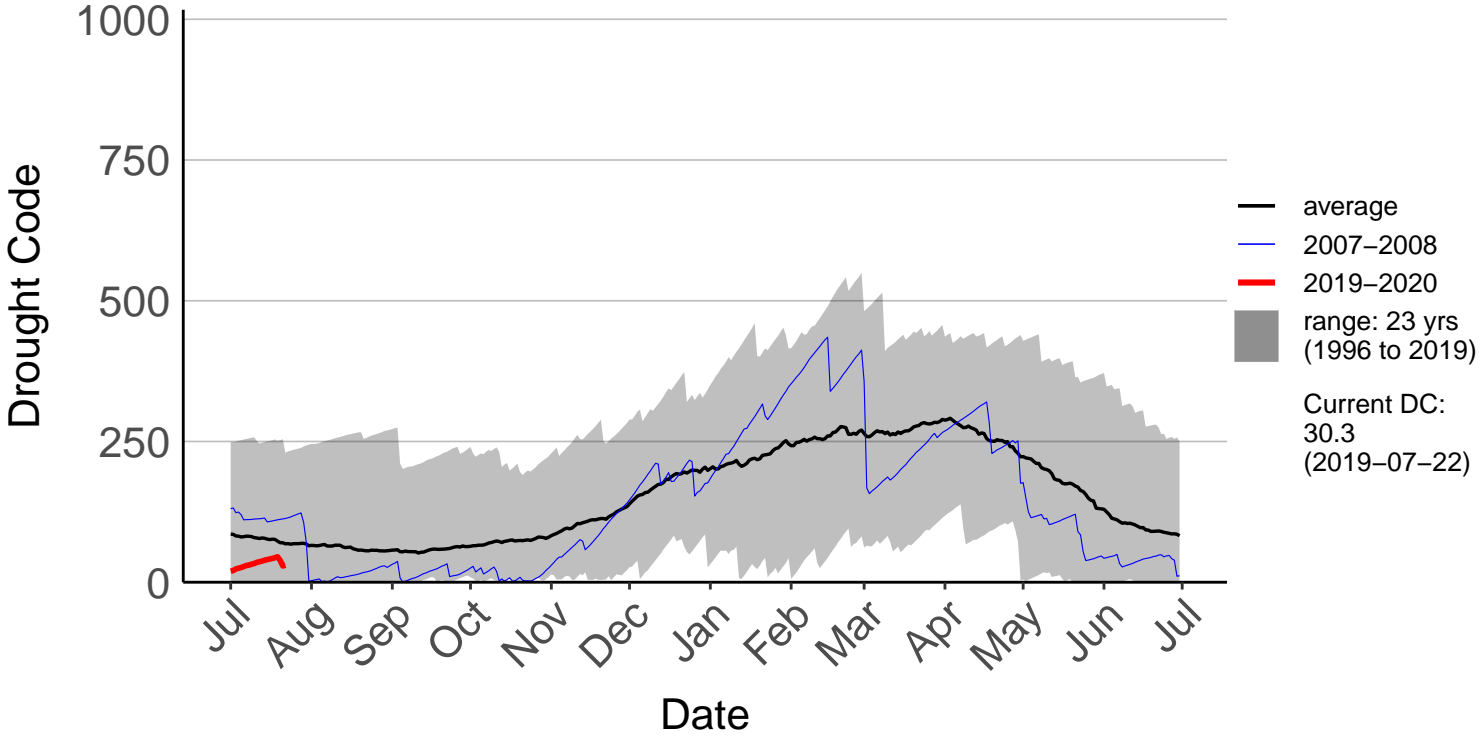

Buckland's Raws

Butchers Dam Raws

Clyde 2 Ews

Cromwell Ews

Dansey Pass Raws

Dunedin Aero SYNOP – DISCONTINUED

Dunedin Raws

Glendhu Raws

Glenledi Raws

Hawea Flat Raws

Herbert Raws

Lauder Ews

Macrae's Raws

Millers Flat Raws

Naseby Forest Raws

Nugget Point Aws – DISCONTINUED