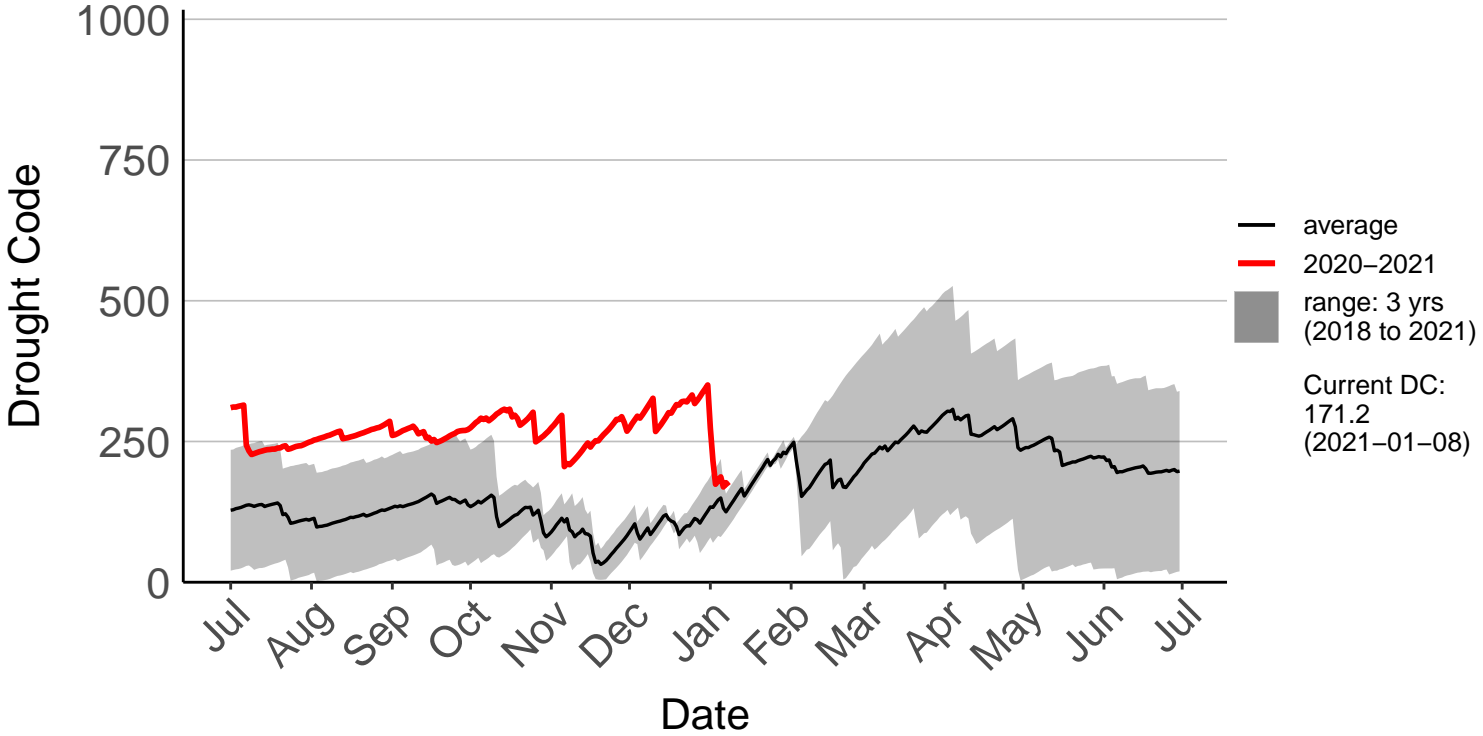

Buckland's Raws

Butchers Dam Raws

Clyde 2 Ews

Cromwell Ews

Dansey Pass Raws

Dunedin Aero SYNOP – DISCONTINUED

Dunedin Raws

Glendhu Raws

Glenledi Raws

Hawea Flat Raws

Herbert Raws

Lauder Ews

Macrae's Raws

Millers Flat Raws

Naseby Forest Raws

Nugget Point Aws – DISCONTINUED