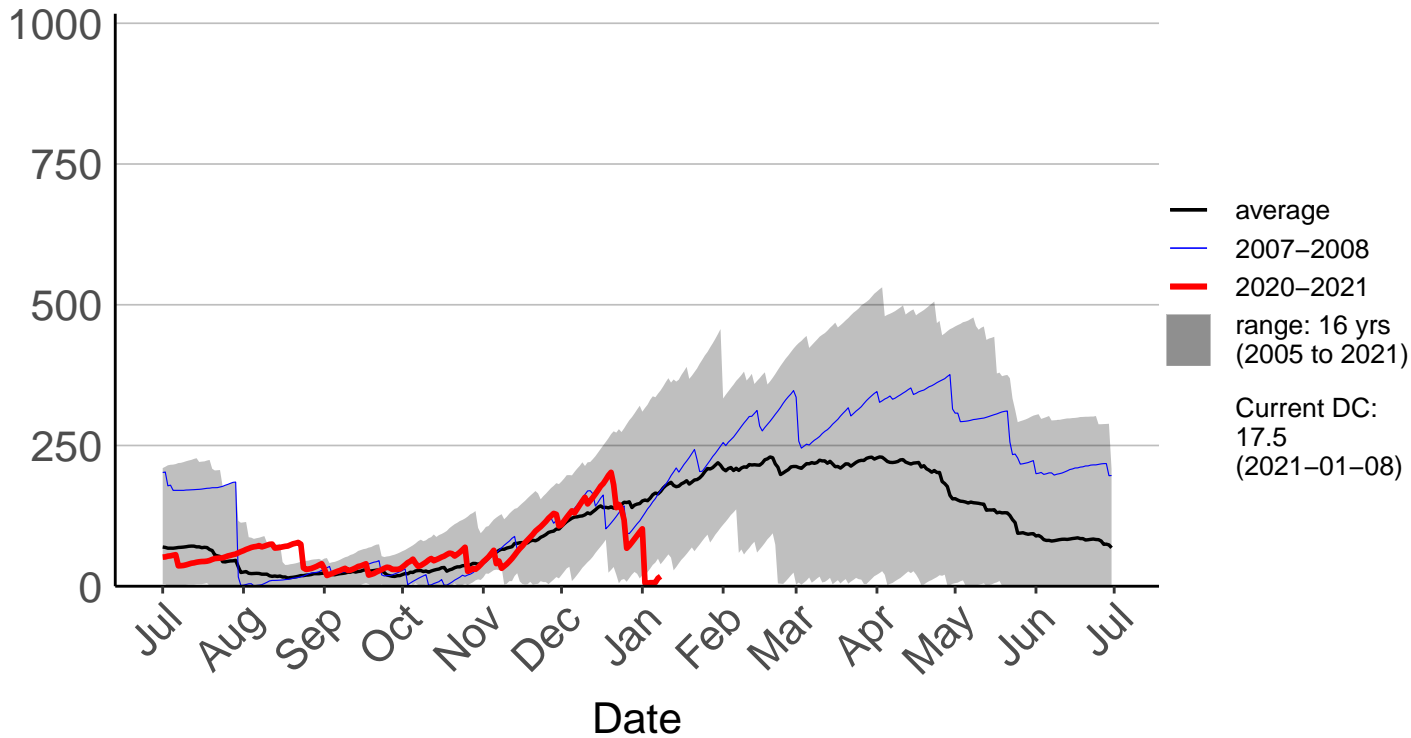

Buckland's Raws

Butchers Dam Raws

Clyde 2 Ews

Cromwell Ews

Dansey Pass Raws

Dunedin Aero SYNOP – DISCONTINUED

Dunedin Raws

Glendhu Raws

Glenledi Raws

Hawea Flat Raws

Herbert Raws

Lauder Ews

Macrae's Raws

Millers Flat Raws

Naseby Forest Raws

Nugget Point Aws – DISCONTINUED