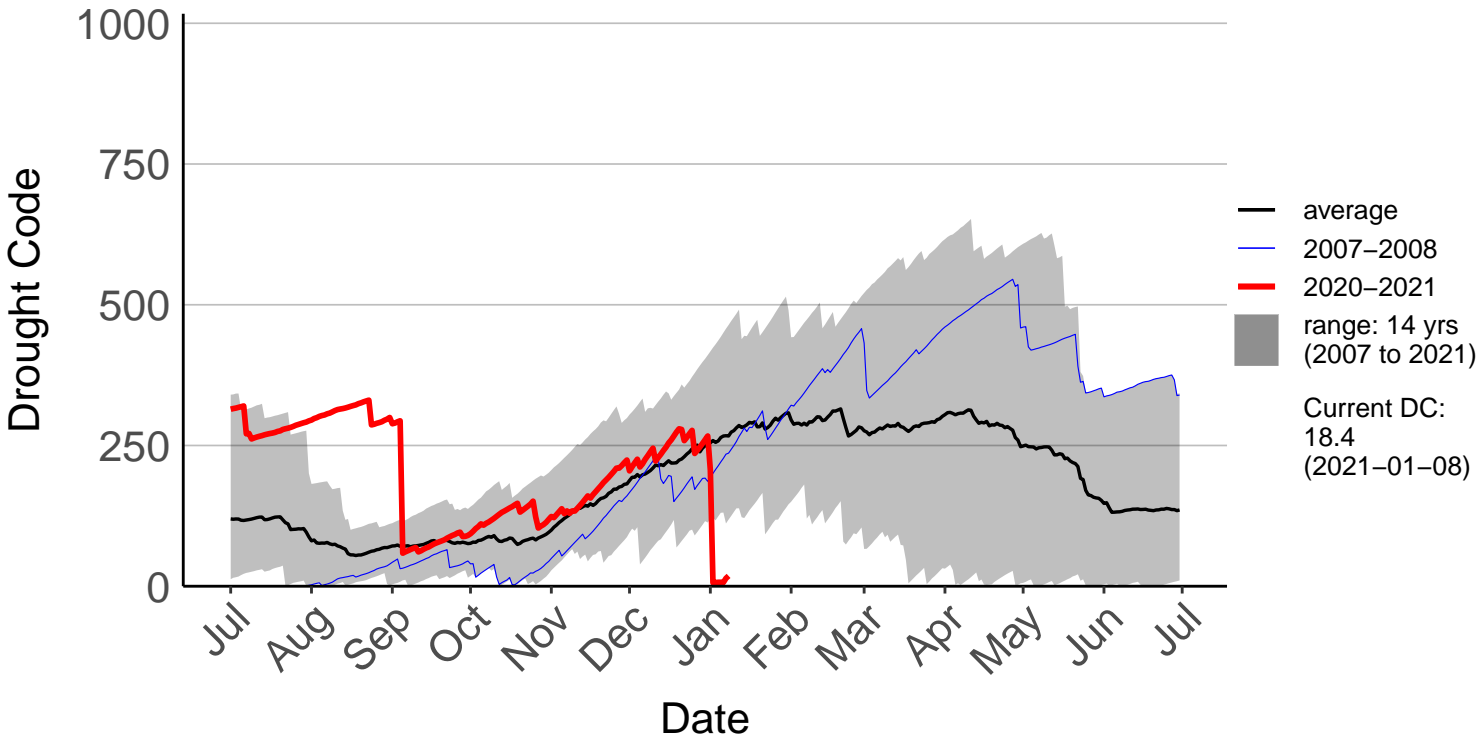

Buckland's Raws

Butchers Dam Raws

Clyde 2 Ews

Cromwell Ews

Dansey Pass Raws

Dunedin Aero SYNOP – DISCONTINUED

Dunedin Raws

Glendhu Raws

Glenledi Raws

Hawea Flat Raws

Herbert Raws

Lauder Ews

Macrae's Raws

Millers Flat Raws

Naseby Forest Raws

Nugget Point Aws – DISCONTINUED