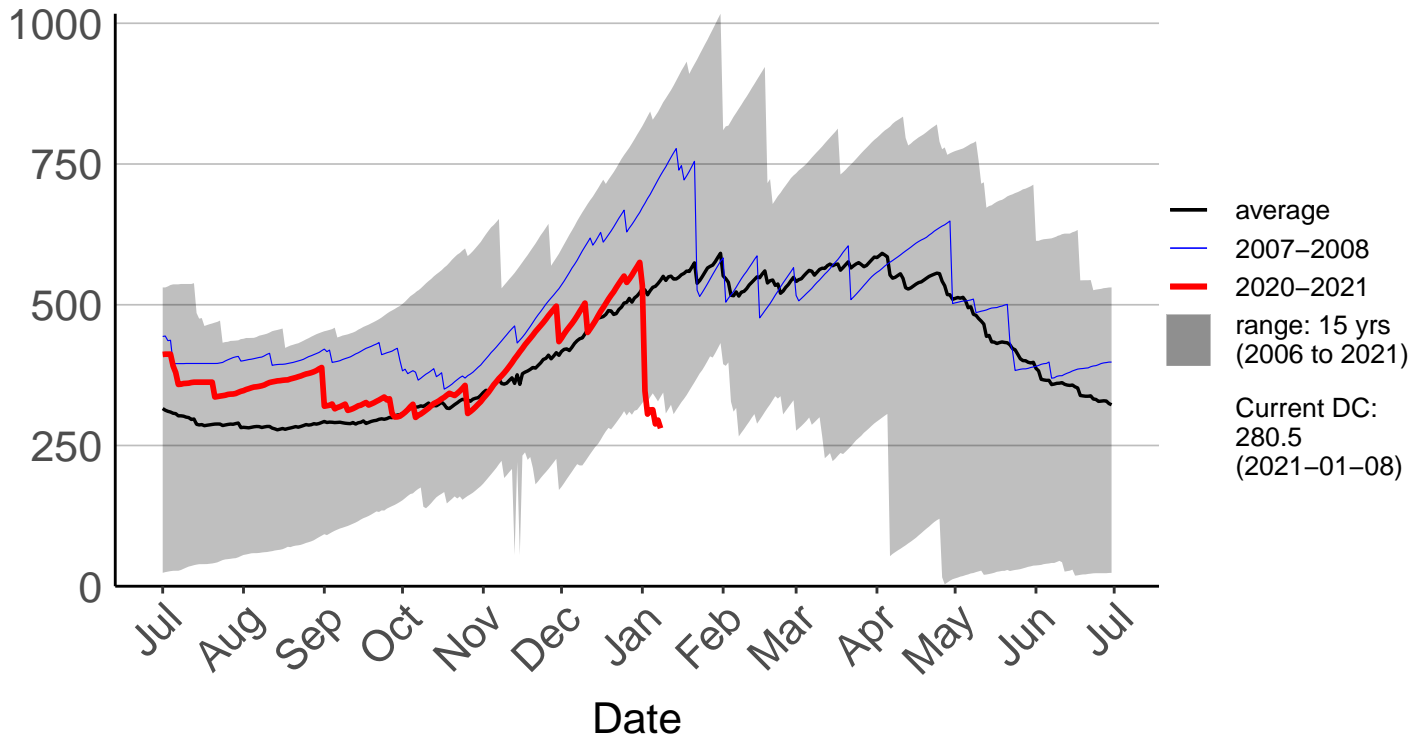

Buckland's Raws

Butchers Dam Raws

Clyde 2 Ews

Cromwell Ews

Dansey Pass Raws

Dunedin Aero SYNOP – DISCONTINUED

Dunedin Raws

Glendhu Raws

Glenledi Raws

Hawea Flat Raws

Herbert Raws

Lauder Ews

Macrae's Raws

Millers Flat Raws

Naseby Forest Raws

Nugget Point Aws – DISCONTINUED