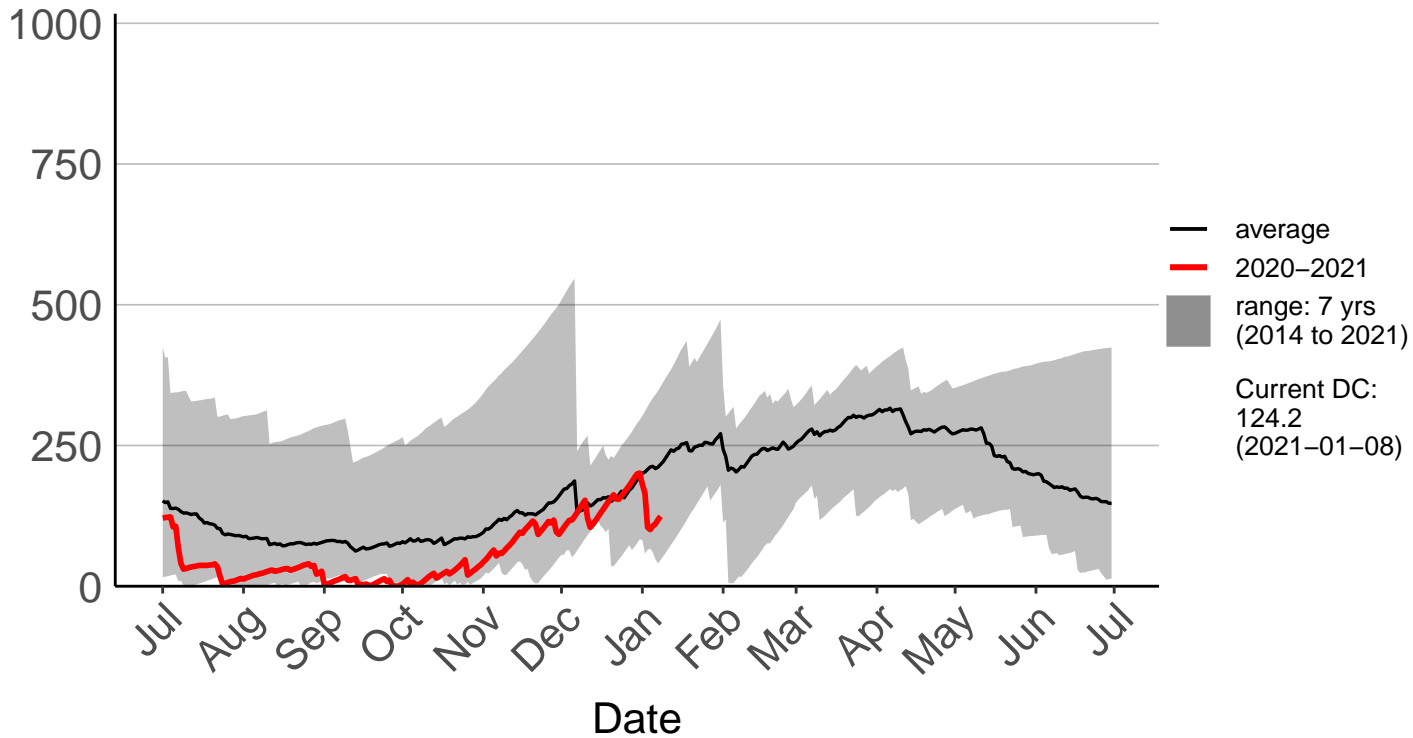

Tapanui Raws

Tara Hills Aws – DISCONTINUED

Toko Mouth Raws

Traquair Raws

Waipahi Raws

Wanaka Aero Aws – DISCONTINUED

Windsor Ews