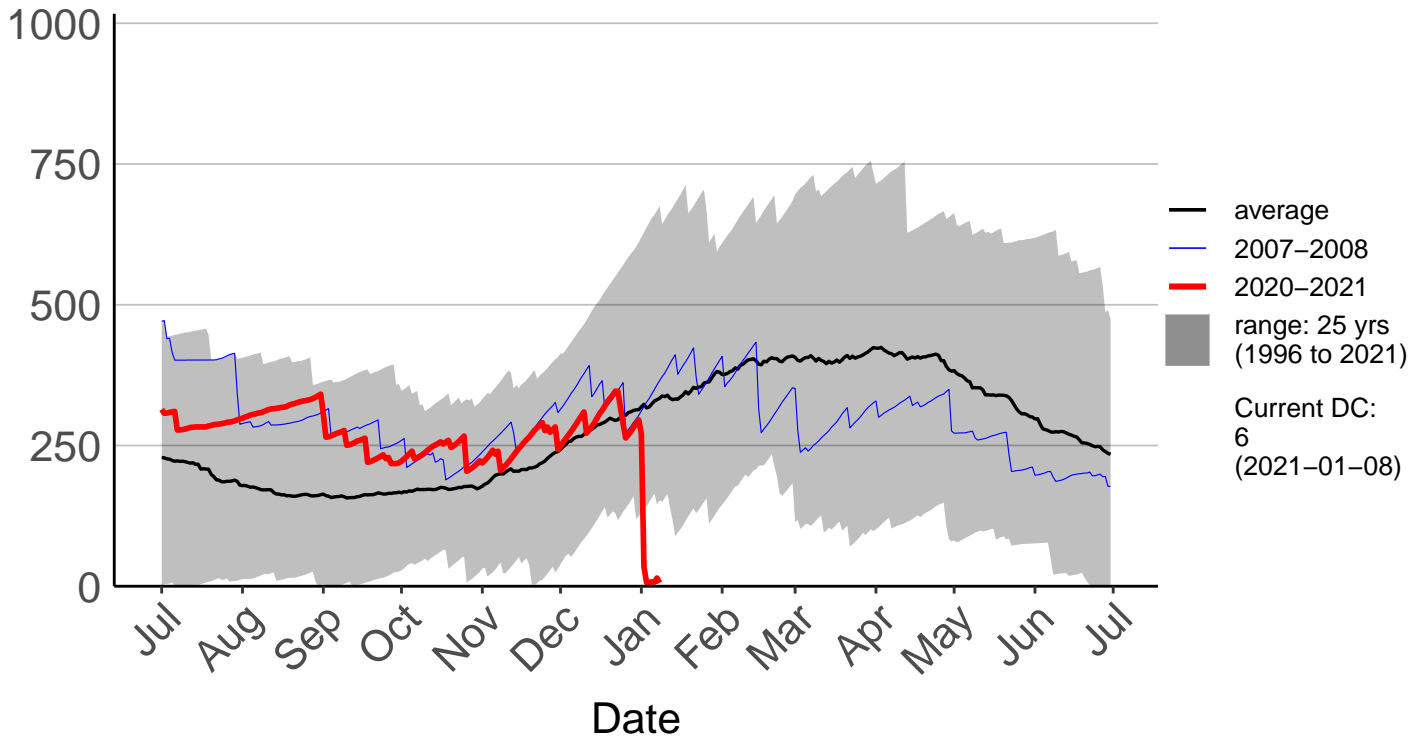

Buckland's Raws

Butchers Dam Raws

Clyde 2 Ews

Cromwell Ews

Dansey Pass Raws

Dunedin Aero SYNOP – DISCONTINUED

Dunedin Raws

Glendhu Raws

Glenledi Raws

Hawea Flat Raws

Herbert Raws

Lauder Ews

Macrae's Raws

Millers Flat Raws

Naseby Forest Raws

Nugget Point Aws – DISCONTINUED