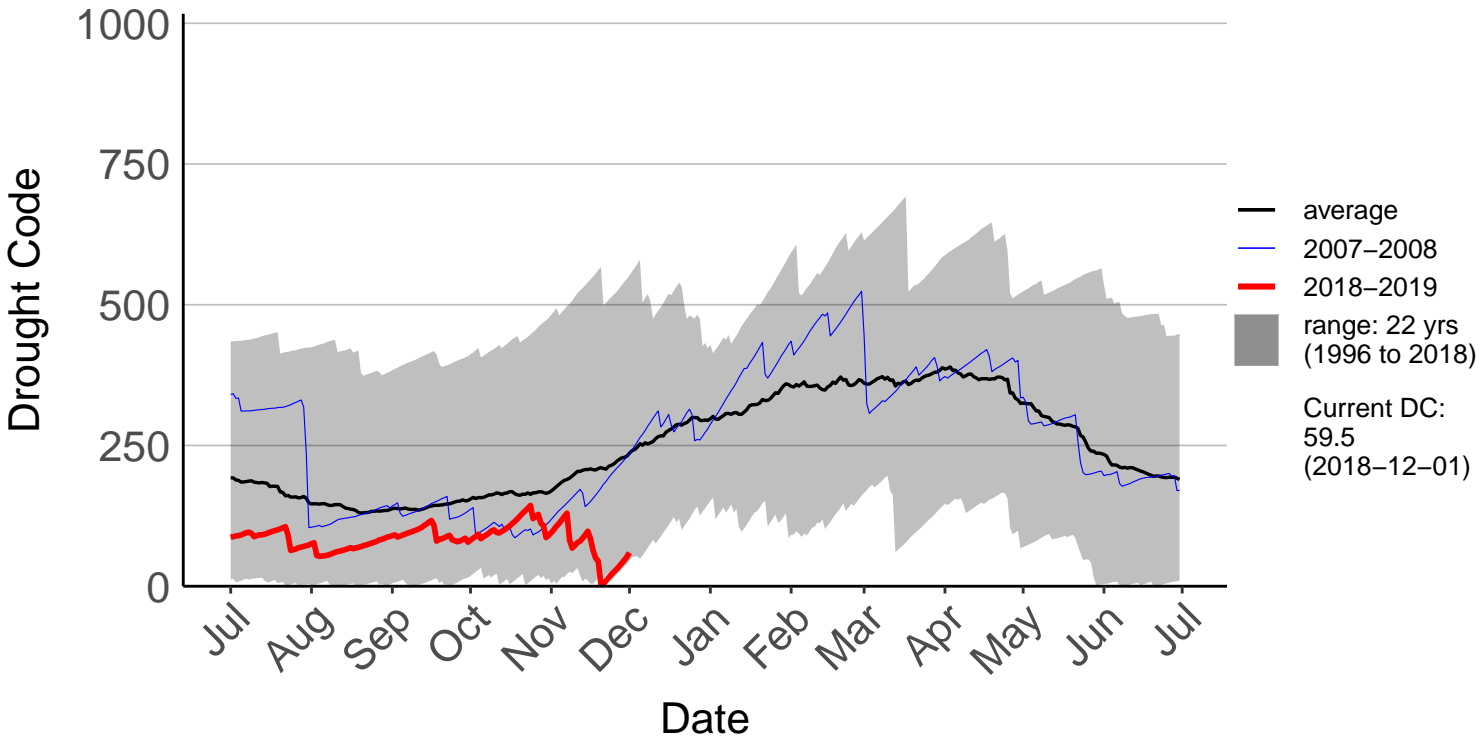

Buckland's Raws

Butchers Dam Raws

Clyde 2 Ews

Cromwell Ews

Dansey Pass Raws

Dunedin Aero SYNOP – DISCONTINUED

Dunedin Raws

Glendhu Raws

Glenledi Raws

Hawea Flat Raws

Herbert Raws

Lauder Ews

Macrae's Raws

Millers Flat Raws

Naseby Forest Raws

Nugget Point Aws – DISCONTINUED