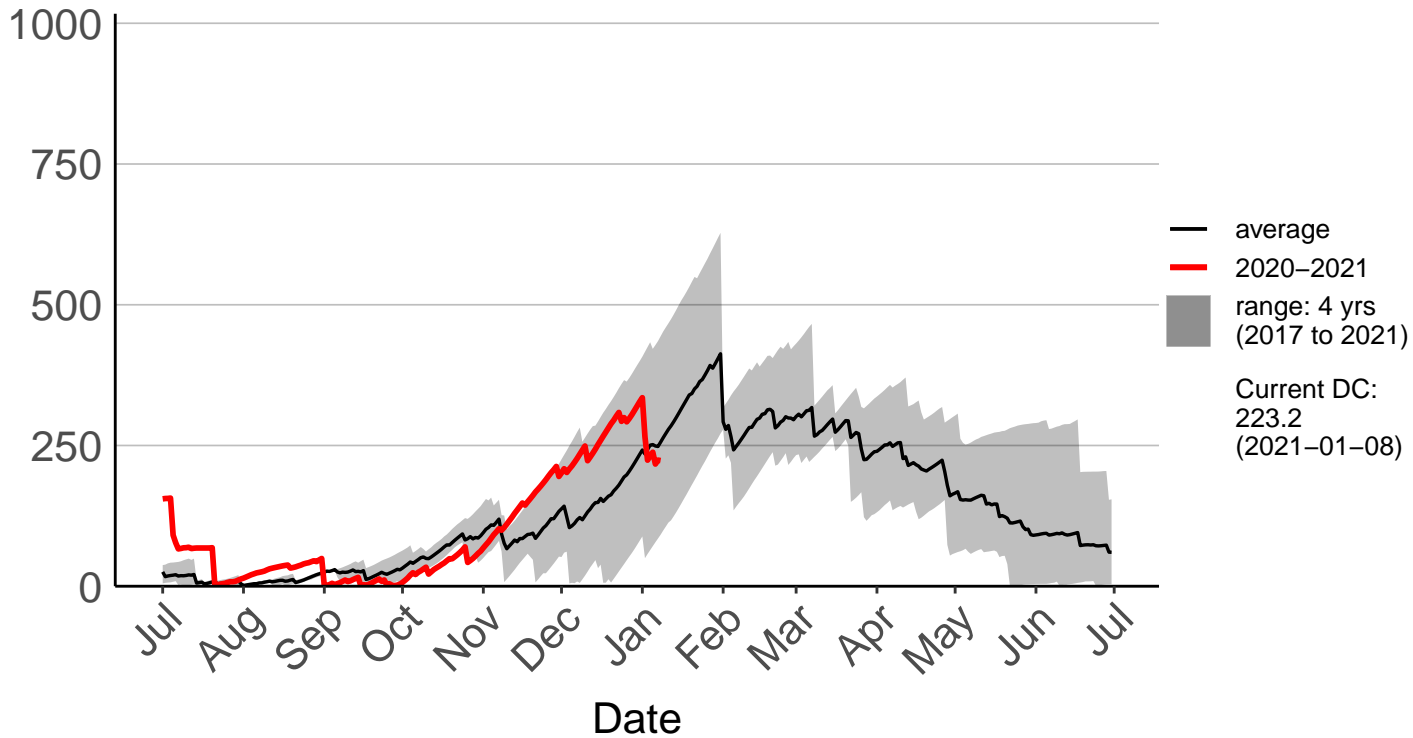

Buckland's Raws

Butchers Dam Raws

Clyde 2 Ews

Cromwell Ews

Dansey Pass Raws

Dunedin Aero SYNOP – DISCONTINUED

Dunedin Raws

Glendhu Raws

Glenledi Raws

Hawea Flat Raws

Herbert Raws

Lauder Ews

Macrae's Raws

Millers Flat Raws

Naseby Forest Raws

Nugget Point Aws – DISCONTINUED