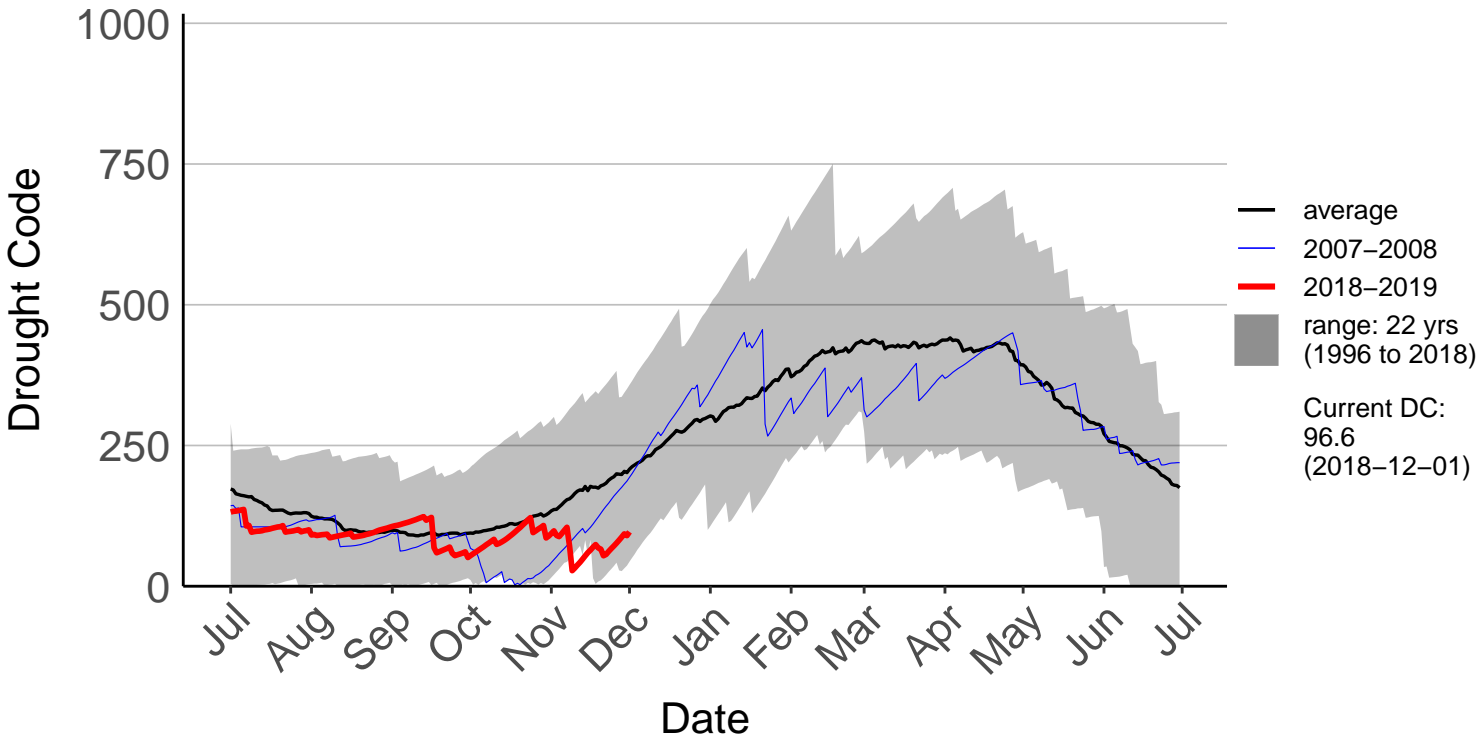

Tapanui Raws

Tara Hills Aws – DISCONTINUED

Toko Mouth Raws

Traquair Raws

Waipahi Raws

Wanaka Aero Aws – DISCONTINUED

Windsor Ews