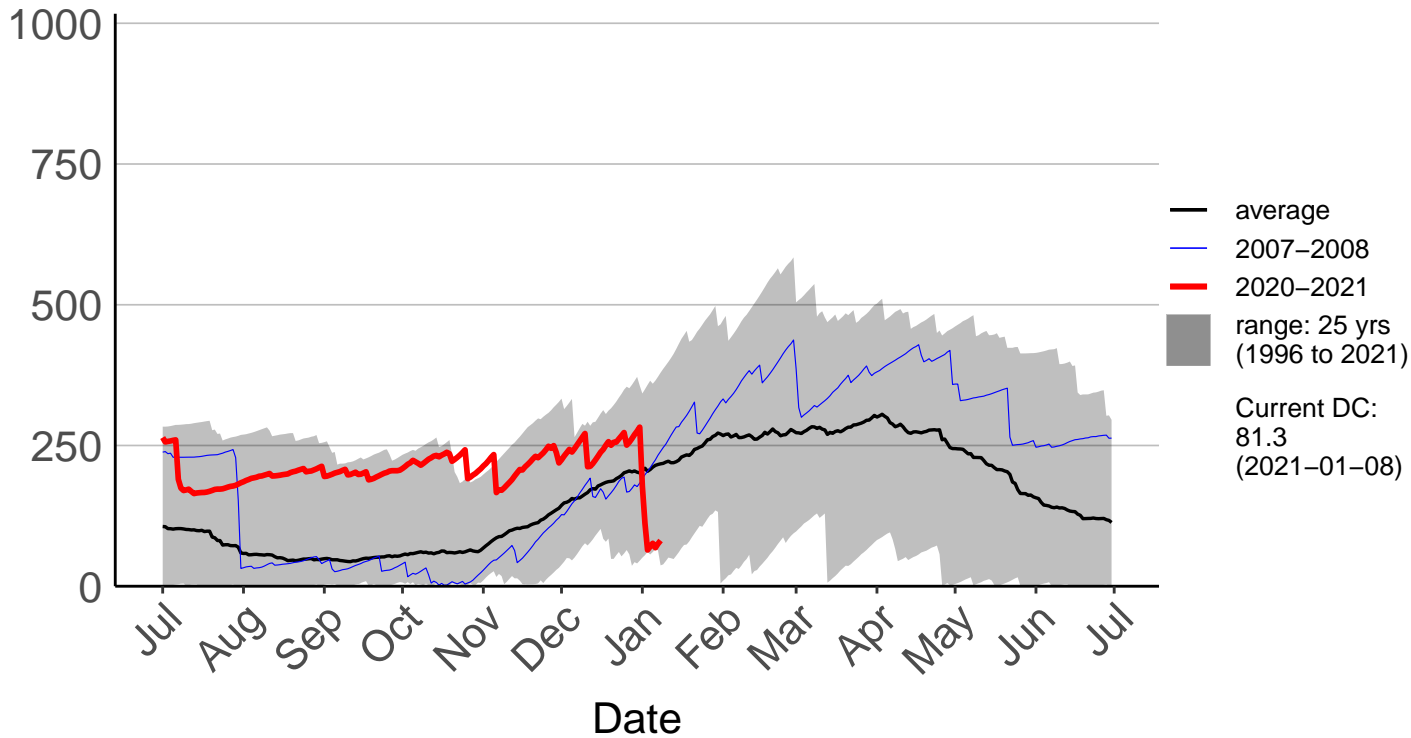

Tapanui Raws

Tara Hills Aws – DISCONTINUED

Toko Mouth Raws

Traquair Raws

Waipahi Raws

Wanaka Aero Aws – DISCONTINUED

Windsor Ews