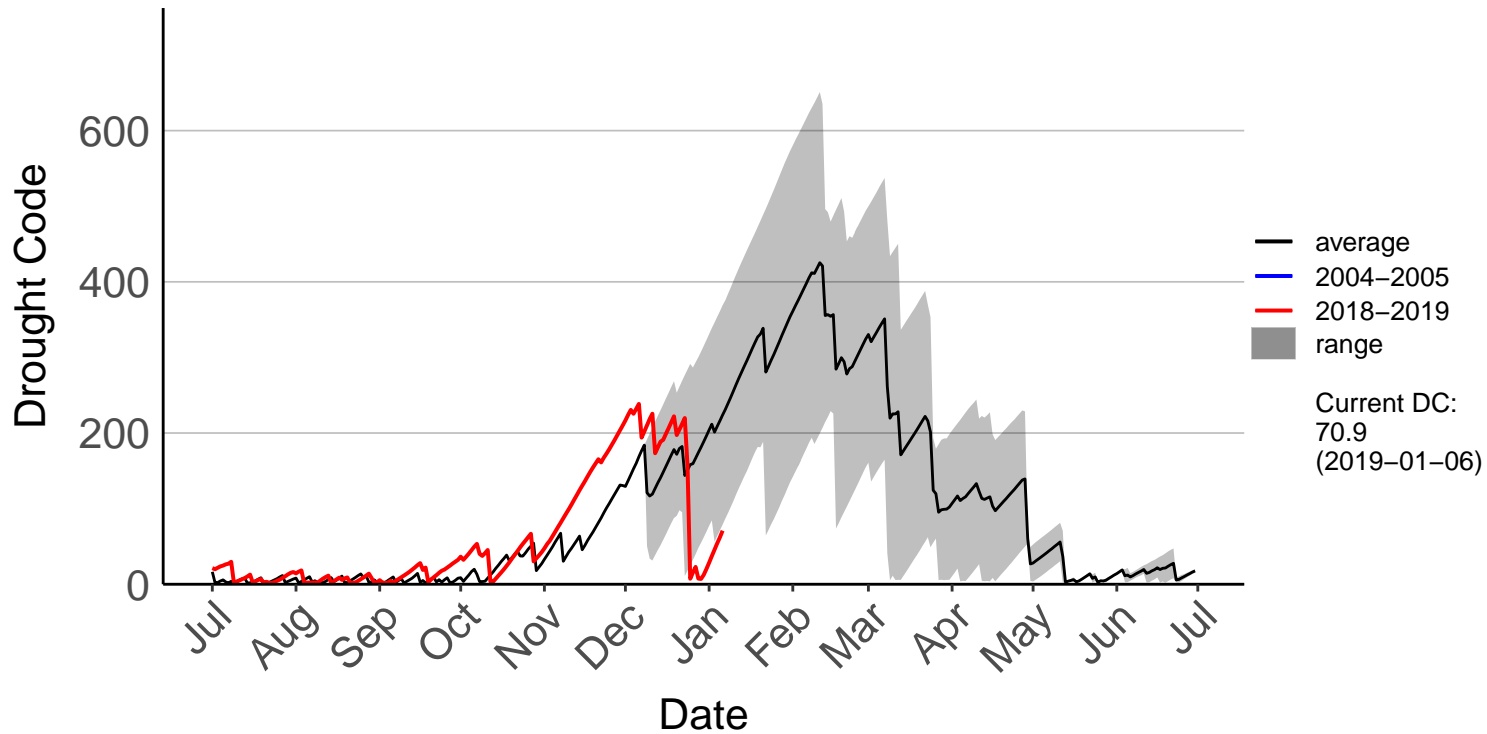

Tauranga Raws

Te Puke Ews

TECT All Terrain Park Raws

Waihau Bay Raws

Waihi Beach Raws

Waimana Raws

Whakatane Aero Aws

Whakatane Raws