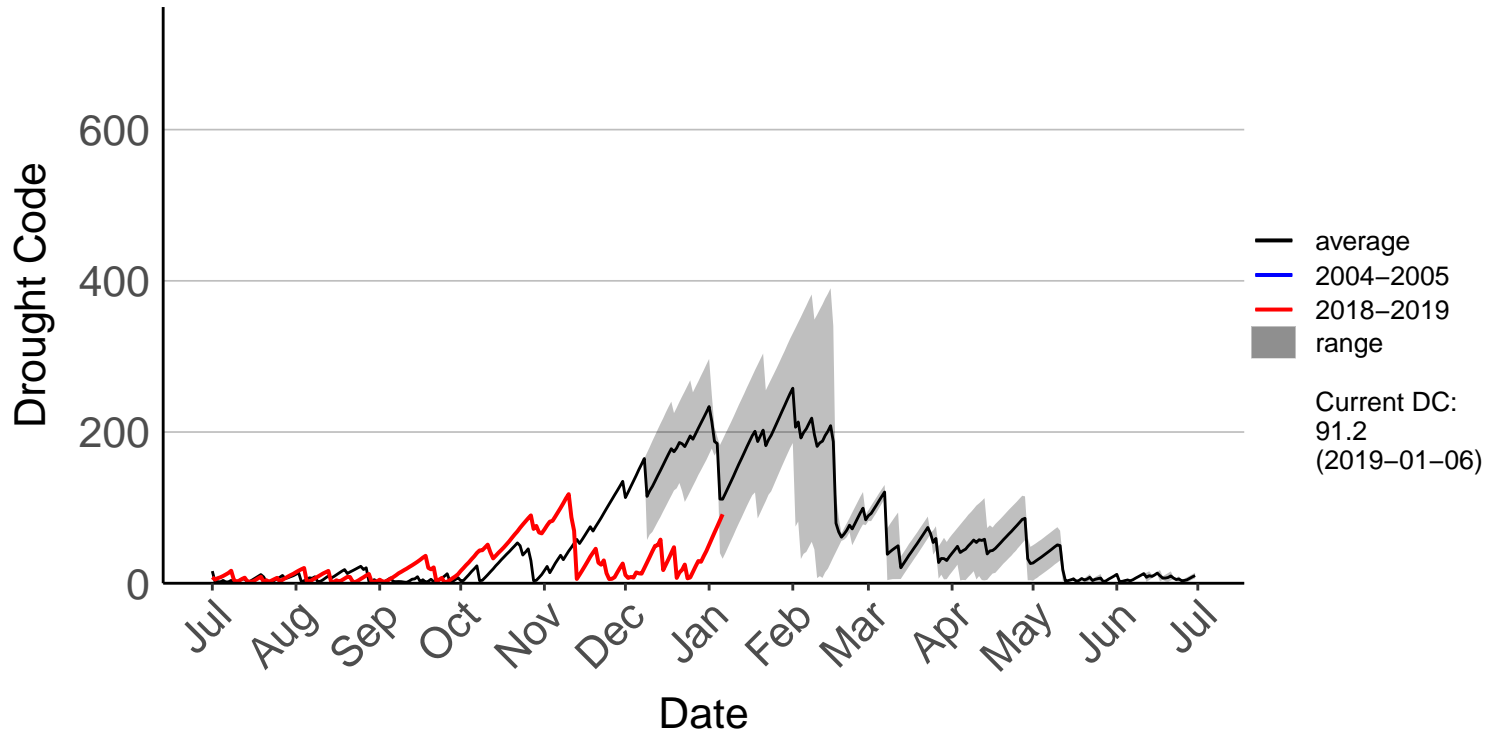

Tauranga Raws

Te Puke Ews

TECT All Terrain Park Raws

Waihau Bay Raws

Waihi Beach Raws

Waimana Raws

Whakatane Aero Aws

Whakatane Raws