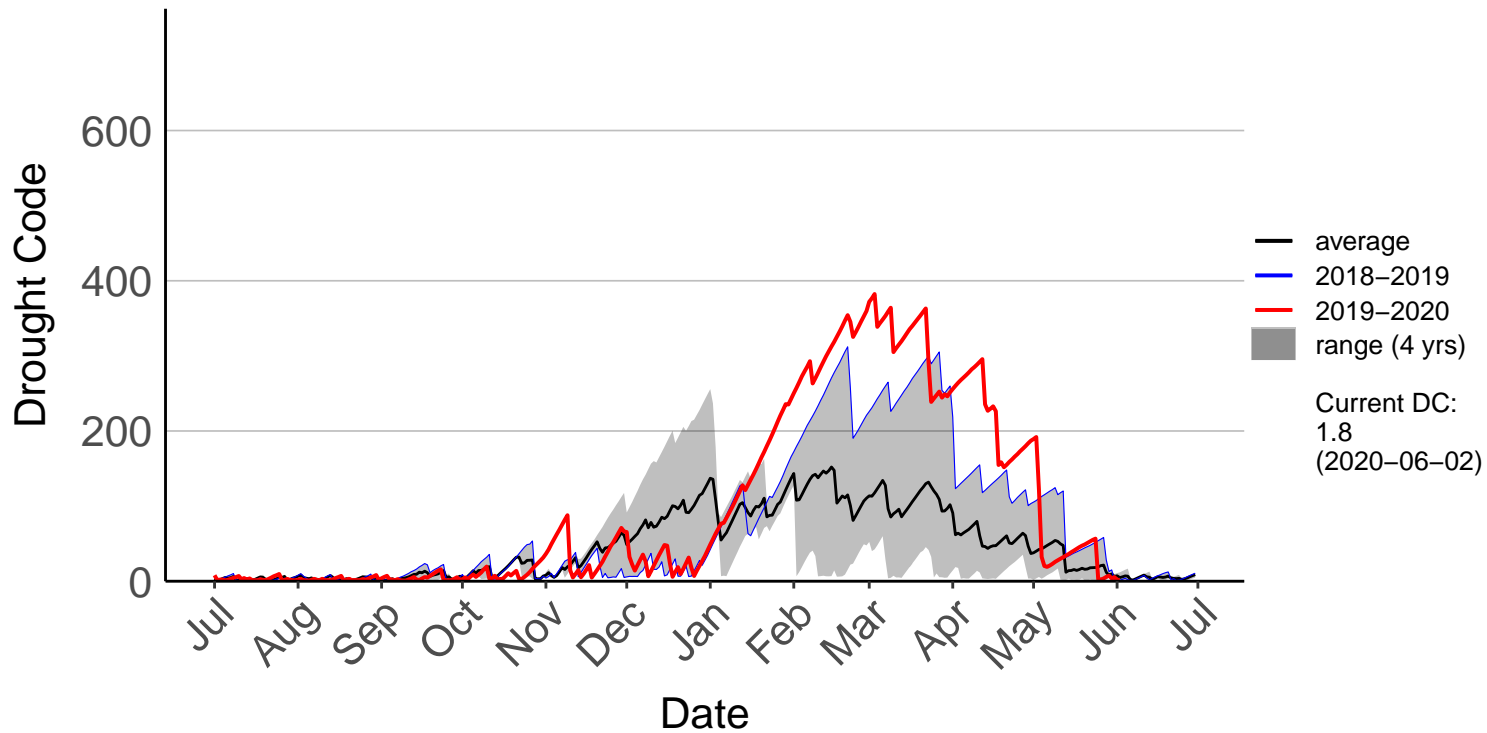

Rotorua Raws (Oct 2016 to Jun 2020)

Tauranga Aero SYNOP (Jul 1996 to Jun 2020)

Tauranga Raws (Oct 2016 to Jun 2020)

TECT All Terrain Park Raws (Dec 2016 to Jun 2020)

Waihau Bay Raws (Nov 2002 to Jun 2020)

Waihi Beach Raws (Dec 2016 to Jun 2020)

Waimana Raws (Dec 2016 to Jun 2020)

Whakatane Aero Aws (Jul 1996 to Jun 2020)

Whakatane Raws (Oct 2016 to Jun 2020)