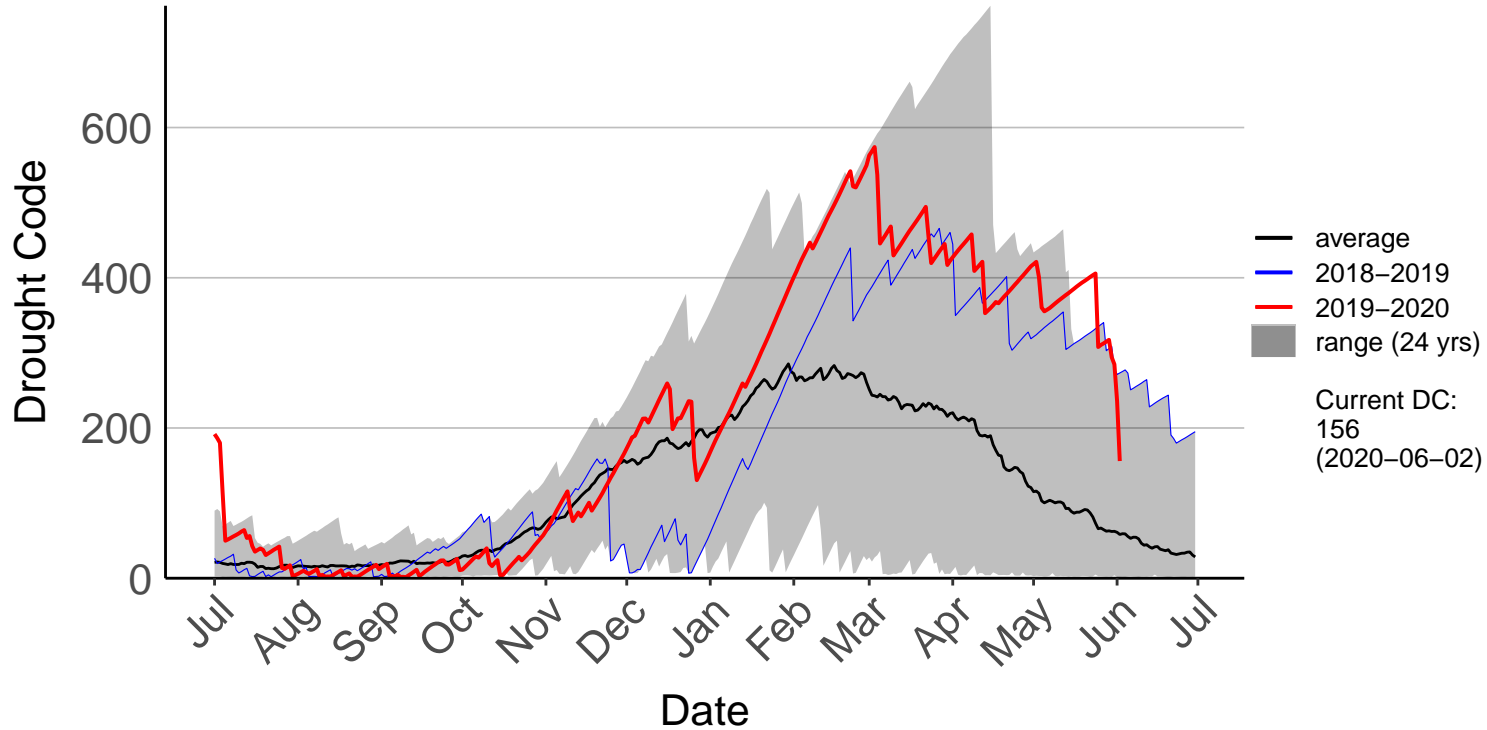

Galatea Raws (Feb 1999 to Jun 2020)

Kawerau Raws (Aug 1996 to Jun 2020)

Minden Raws (May 2017 to Jun 2020)

Opotiki Raws (Dec 2004 to Jun 2020)

Rotoehu Raws (Feb 1999 to Jun 2020)

Rotorua Aero Aws (Jul 1996 to Jun 2020)

Rotorua Raws (Oct 2016 to Jun 2020)

Tauranga Aero SYNOP (Jul 1996 to Jun 2020)

Tauranga Raws (Oct 2016 to Jun 2020)

TECT All Terrain Park Raws (Dec 2016 to Jun 2020)

Waihau Bay Raws (Nov 2002 to Jun 2020)

Waihi Beach Raws (Dec 2016 to Jun 2020)

Waimana Raws (Dec 2016 to Jun 2020)

Whakatane Aero Aws (Jul 1996 to Jun 2020)

Whakatane Raws (Oct 2016 to Jun 2020)