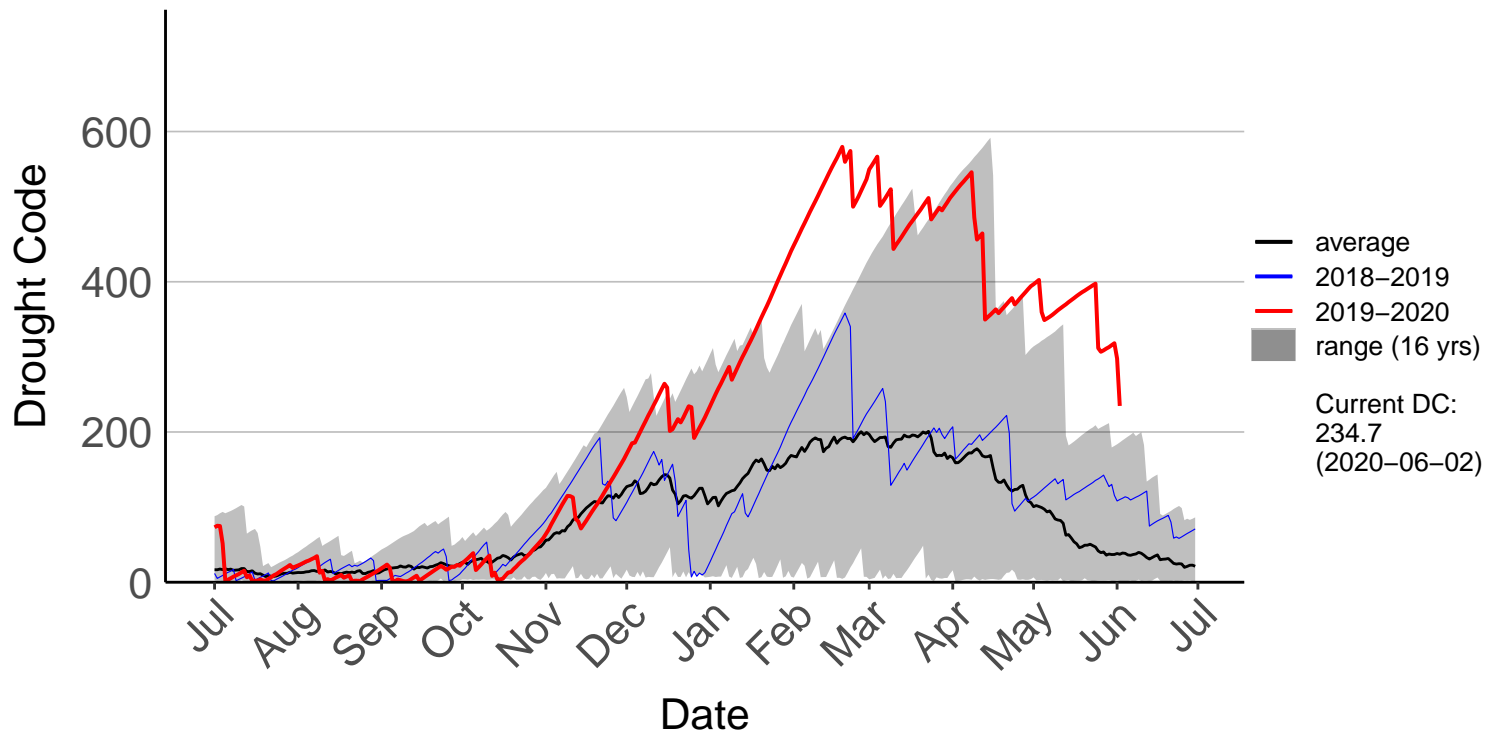

Galatea Raws (Feb 1999 to Jun 2020)

Kawerau Raws (Aug 1996 to Jun 2020)

Minden Raws (May 2017 to Jun 2020)

Opotiki Raws (Dec 2004 to Jun 2020)

Rotoehu Raws (Feb 1999 to Jun 2020)

Rotorua Aero Aws (Jul 1996 to Jun 2020)

Rotorua Raws (Oct 2016 to Jun 2020)

Tauranga Aero SYNOP (Jul 1996 to Jun 2020)

Tauranga Raws (Oct 2016 to Jun 2020)

TECT All Terrain Park Raws (Dec 2016 to Jun 2020)

Waihau Bay Raws (Nov 2002 to Jun 2020)

Waihi Beach Raws (Dec 2016 to Jun 2020)

Waimana Raws (Dec 2016 to Jun 2020)

Whakatane Aero Aws (Jul 1996 to Jun 2020)

Whakatane Raws (Oct 2016 to Jun 2020)