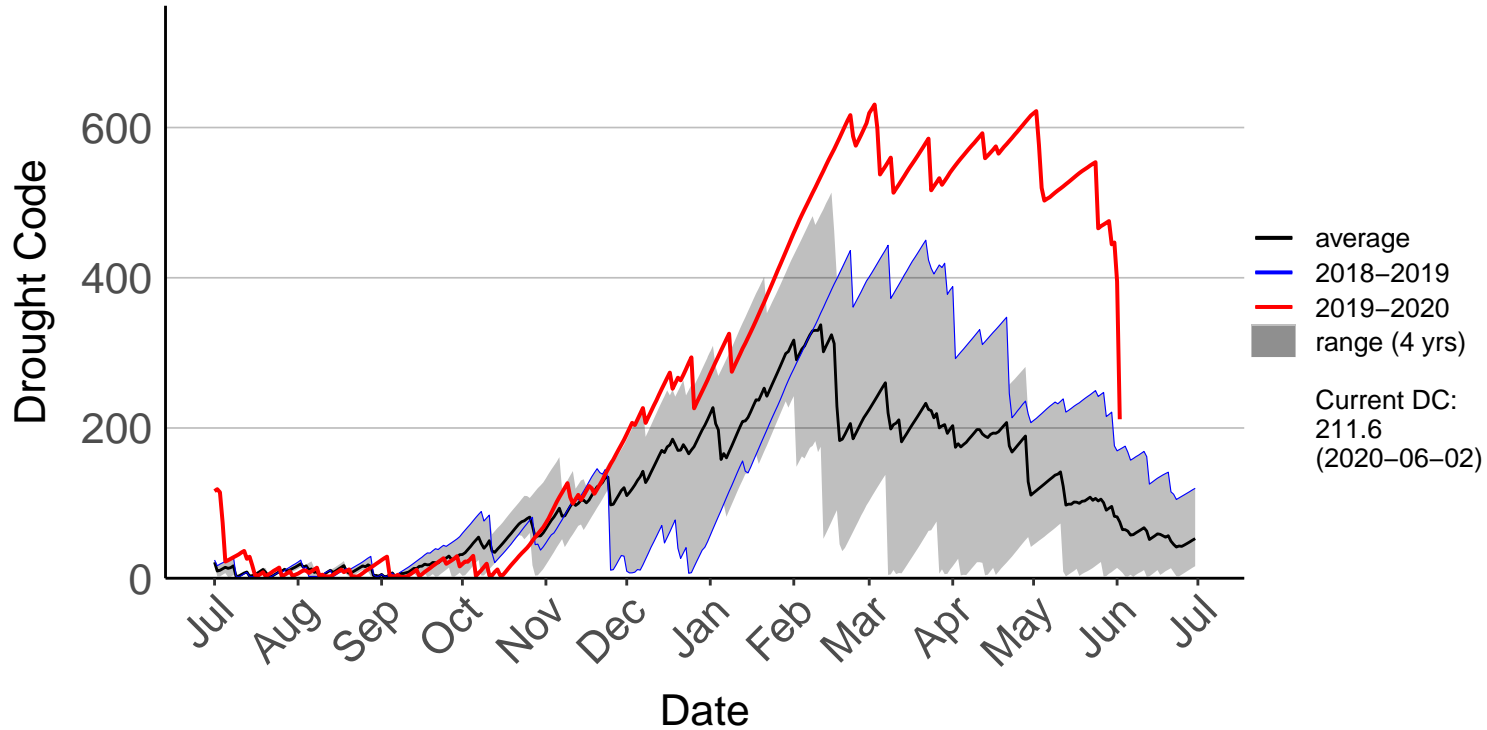

Galatea Raws (Feb 1999 to Jun 2020)

Kawerau Raws (Aug 1996 to Jun 2020)

Minden Raws (May 2017 to Jun 2020)

Opotiki Raws (Dec 2004 to Jun 2020)

Rotoehu Raws (Feb 1999 to Jun 2020)

Rotorua Aero Aws (Jul 1996 to Jun 2020)

Rotorua Raws (Oct 2016 to Jun 2020)

Tauranga Aero SYNOP (Jul 1996 to Jun 2020)

Tauranga Raws (Oct 2016 to Jun 2020)

TECT All Terrain Park Raws (Dec 2016 to Jun 2020)

Waihau Bay Raws (Nov 2002 to Jun 2020)

Waihi Beach Raws (Dec 2016 to Jun 2020)

Waimana Raws (Dec 2016 to Jun 2020)

Whakatane Aero Aws (Jul 1996 to Jun 2020)

Whakatane Raws (Oct 2016 to Jun 2020)