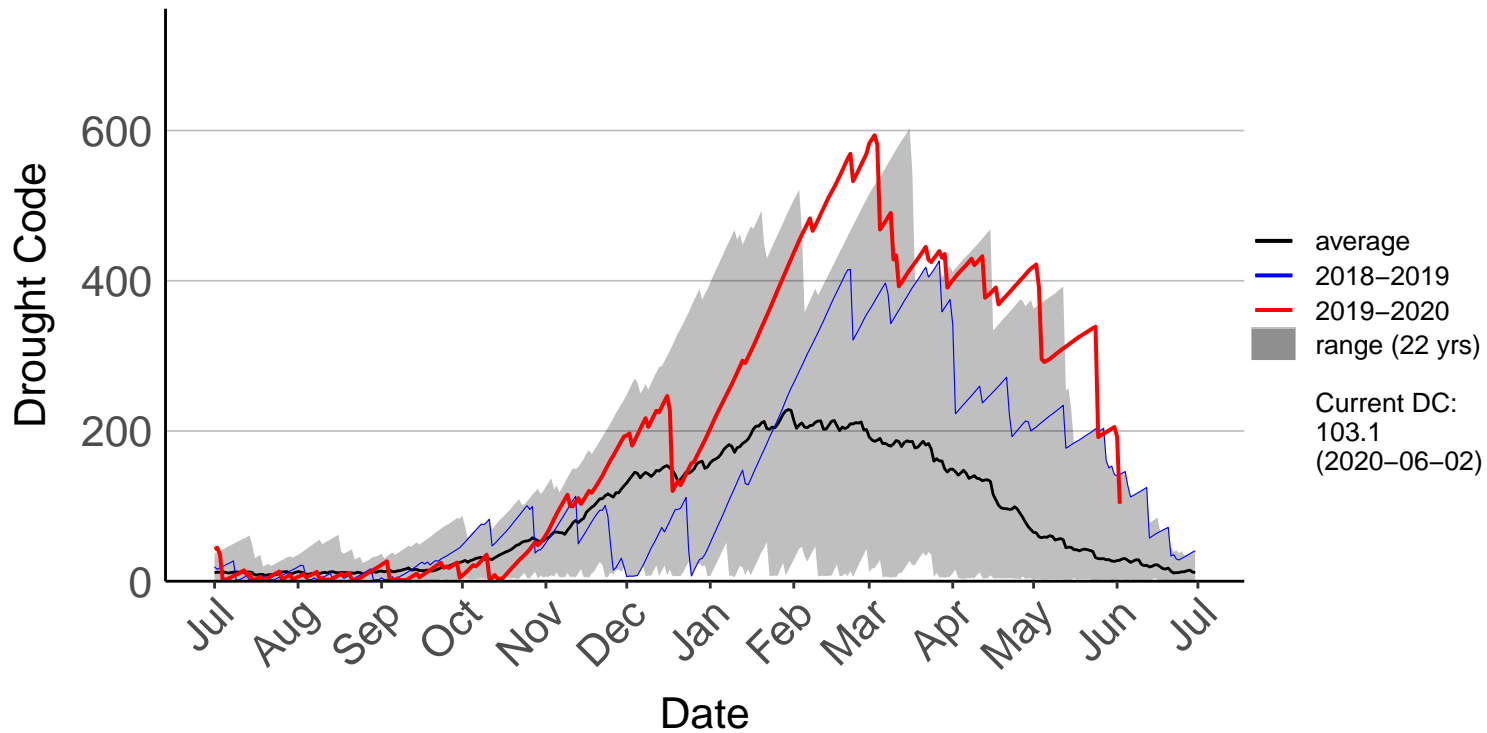

Galatea Raws (Feb 1999 to Jun 2020)

Kawerau Raws (Aug 1996 to Jun 2020)

Minden Raws (May 2017 to Jun 2020)

Opotiki Raws (Dec 2004 to Jun 2020)

Rotoehu Raws (Feb 1999 to Jun 2020)

Rotorua Aero Aws (Jul 1996 to Jun 2020)

Rotorua Raws (Oct 2016 to Jun 2020)

Tauranga Aero SYNOP (Jul 1996 to Jun 2020)

Tauranga Raws (Oct 2016 to Jun 2020)

TECT All Terrain Park Raws (Dec 2016 to Jun 2020)

Waihau Bay Raws (Nov 2002 to Jun 2020)

Waihi Beach Raws (Dec 2016 to Jun 2020)

Waimana Raws (Dec 2016 to Jun 2020)

Whakatane Aero Aws (Jul 1996 to Jun 2020)

Whakatane Raws (Oct 2016 to Jun 2020)