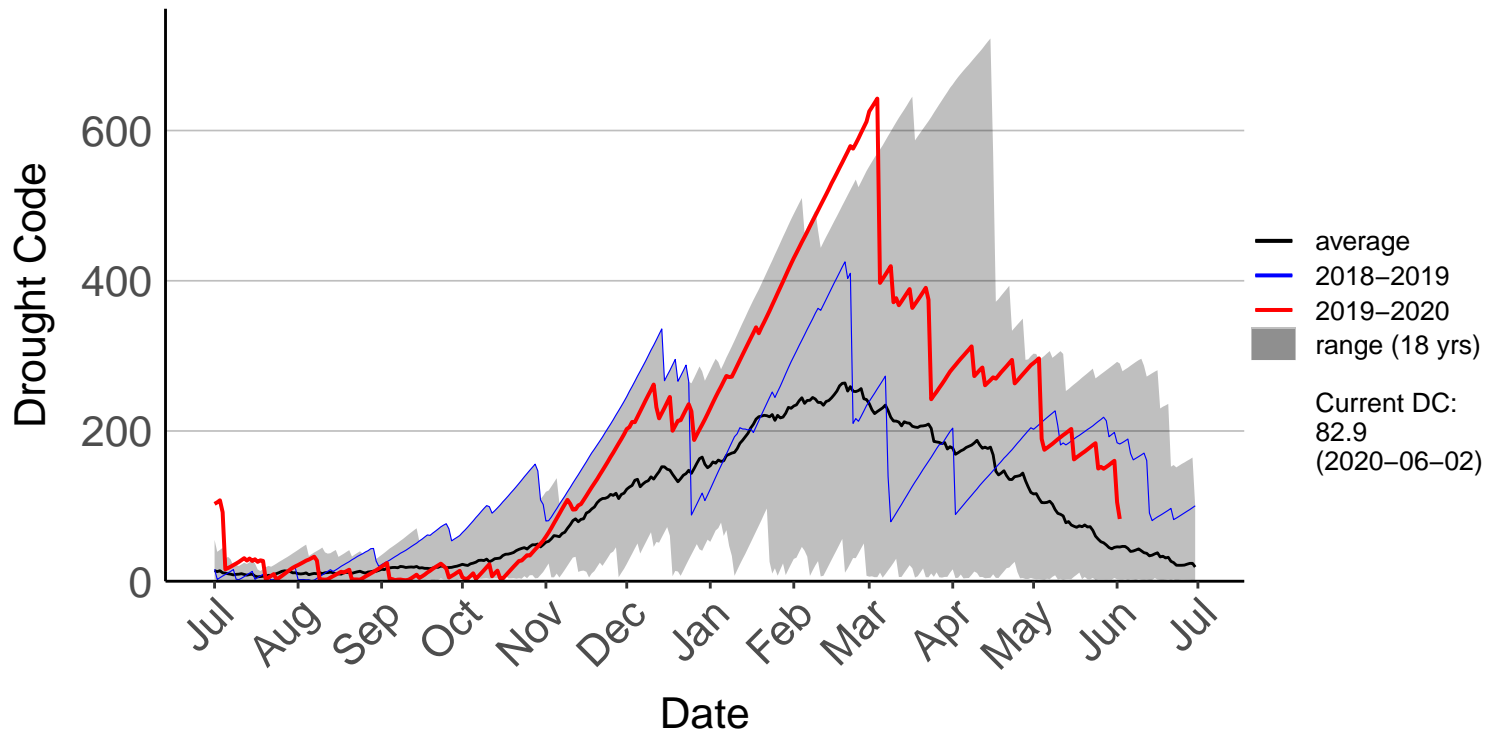

Galatea Raws (Feb 1999 to Jun 2020)

Kawerau Raws (Aug 1996 to Jun 2020)

Minden Raws (May 2017 to Jun 2020)

Opotiki Raws (Dec 2004 to Jun 2020)

Rotoehu Raws (Feb 1999 to Jun 2020)

Rotorua Aero Aws (Jul 1996 to Jun 2020)

Rotorua Raws (Oct 2016 to Jun 2020)

Tauranga Aero SYNOP (Jul 1996 to Jun 2020)

Tauranga Raws (Oct 2016 to Jun 2020)

TECT All Terrain Park Raws (Dec 2016 to Jun 2020)

Waihau Bay Raws (Nov 2002 to Jun 2020)

Waihi Beach Raws (Dec 2016 to Jun 2020)

Waimana Raws (Dec 2016 to Jun 2020)

Whakatane Aero Aws (Jul 1996 to Jun 2020)

Whakatane Raws (Oct 2016 to Jun 2020)