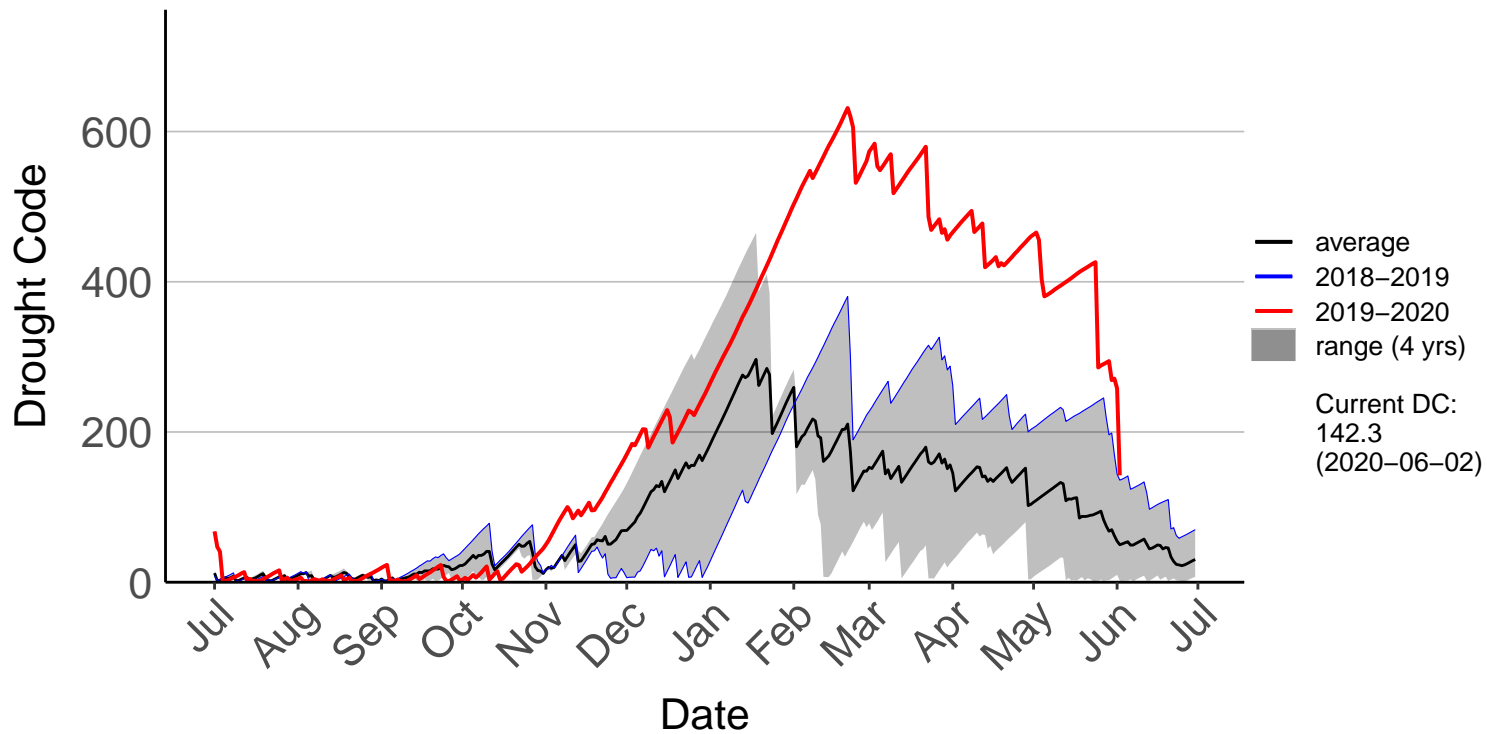

Galatea Raws (Feb 1999 to Jun 2020)

Kawerau Raws (Aug 1996 to Jun 2020)

Minden Raws (May 2017 to Jun 2020)

Opotiki Raws (Dec 2004 to Jun 2020)

Rotoehu Raws (Feb 1999 to Jun 2020)

Rotorua Aero Aws (Jul 1996 to Jun 2020)

Rotorua Raws (Oct 2016 to Jun 2020)

Tauranga Aero SYNOP (Jul 1996 to Jun 2020)

Tauranga Raws (Oct 2016 to Jun 2020)

TECT All Terrain Park Raws (Dec 2016 to Jun 2020)

Waihau Bay Raws (Nov 2002 to Jun 2020)

Waihi Beach Raws (Dec 2016 to Jun 2020)

Waimana Raws (Dec 2016 to Jun 2020)

Whakatane Aero Aws (Jul 1996 to Jun 2020)

Whakatane Raws (Oct 2016 to Jun 2020)