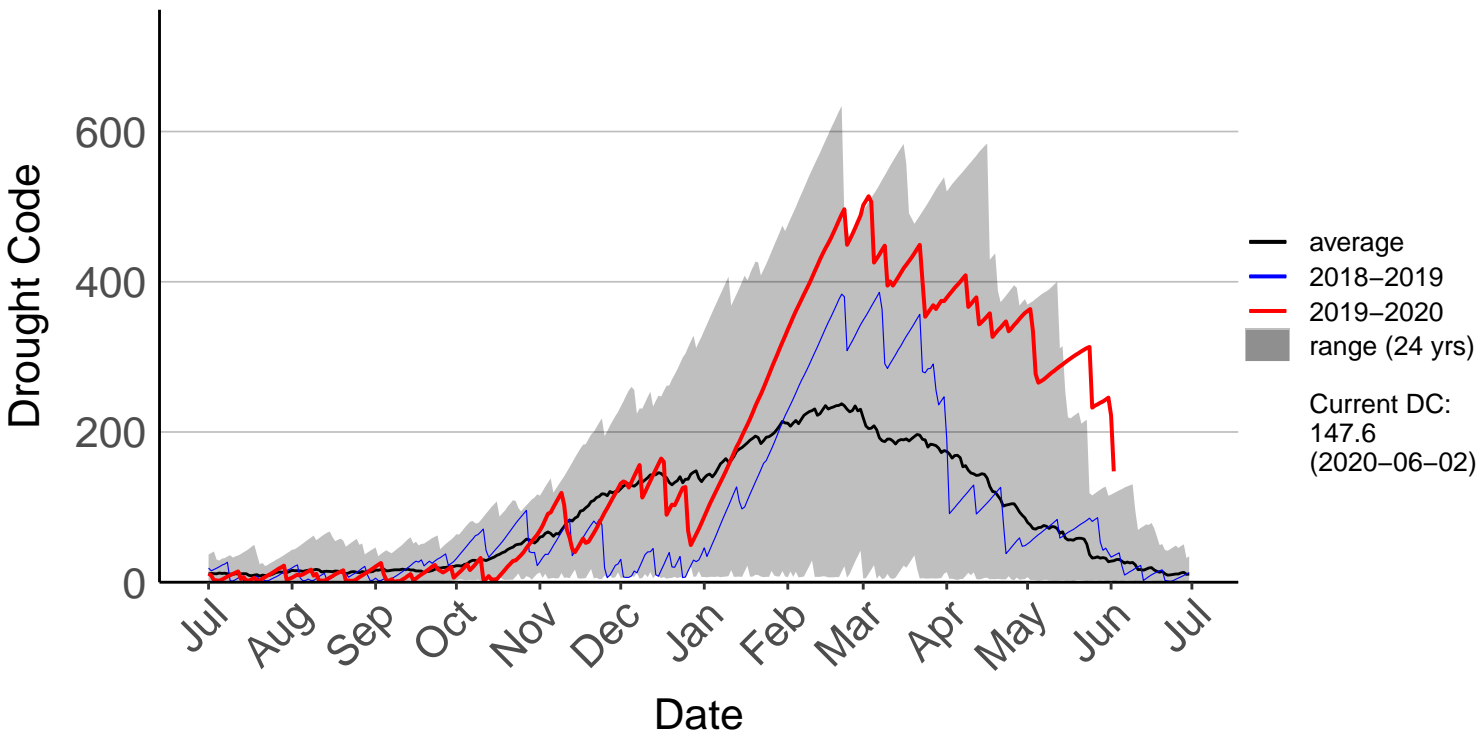

Galatea Raws (Feb 1999 to Jun 2020)

Kawerau Raws (Aug 1996 to Jun 2020)

Minden Raws (May 2017 to Jun 2020)

Opotiki Raws (Dec 2004 to Jun 2020)

Rotoehu Raws (Feb 1999 to Jun 2020)

Rotorua Aero Aws (Jul 1996 to Jun 2020)

Rotorua Raws (Oct 2016 to Jun 2020)

Tauranga Aero SYNOP (Jul 1996 to Jun 2020)

Tauranga Raws (Oct 2016 to Jun 2020)

TECT All Terrain Park Raws (Dec 2016 to Jun 2020)

Waihau Bay Raws (Nov 2002 to Jun 2020)

Waihi Beach Raws (Dec 2016 to Jun 2020)

Waimana Raws (Dec 2016 to Jun 2020)

Whakatane Aero Aws (Jul 1996 to Jun 2020)

Whakatane Raws (Oct 2016 to Jun 2020)