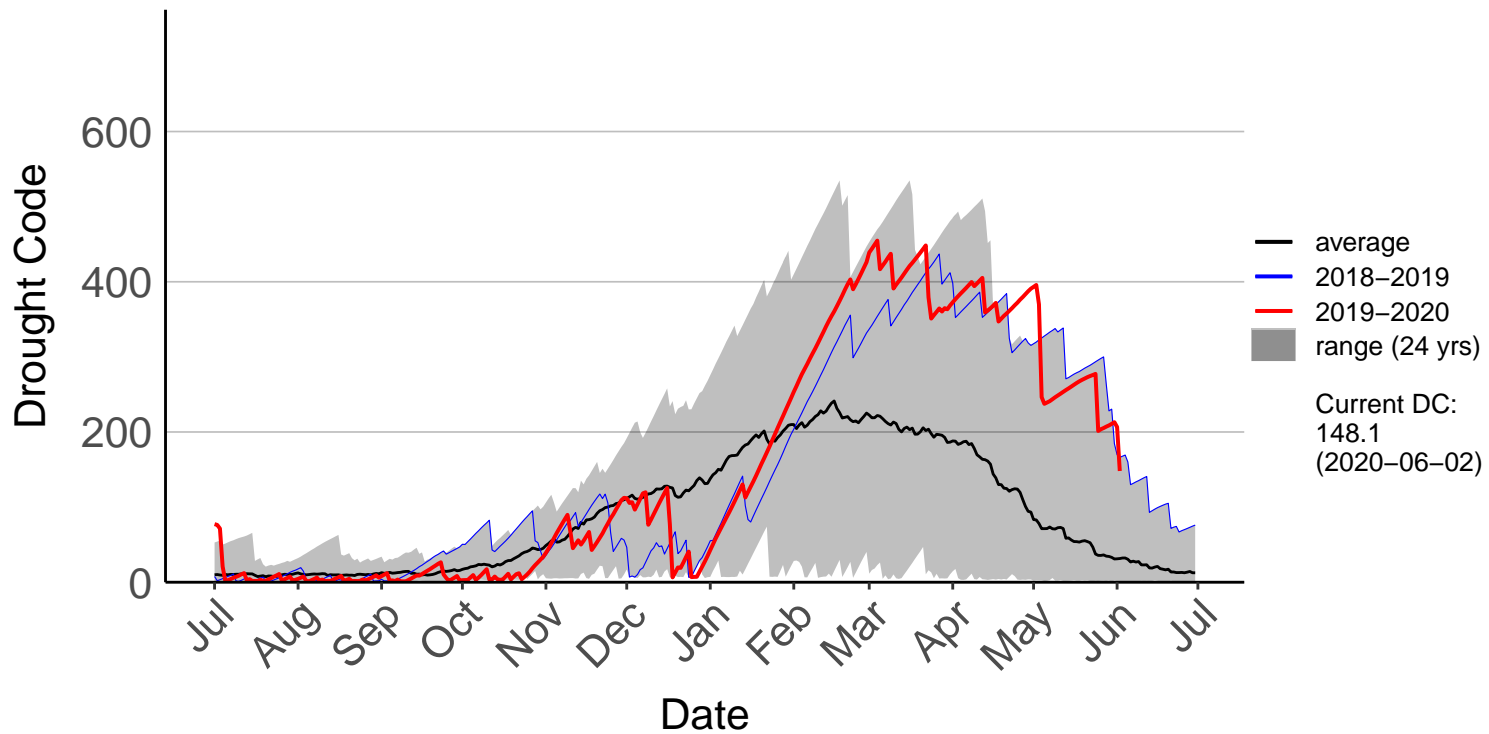

Galatea Raws (Feb 1999 to Jun 2020)

Kawerau Raws (Aug 1996 to Jun 2020)

Minden Raws (May 2017 to Jun 2020)

Opotiki Raws (Dec 2004 to Jun 2020)

Rotoehu Raws (Feb 1999 to Jun 2020)

Rotorua Aero Aws (Jul 1996 to Jun 2020)

Rotorua Raws (Oct 2016 to Jun 2020)

Tauranga Aero SYNOP (Jul 1996 to Jun 2020)

Tauranga Raws (Oct 2016 to Jun 2020)

TECT All Terrain Park Raws (Dec 2016 to Jun 2020)

Waihau Bay Raws (Nov 2002 to Jun 2020)

Waihi Beach Raws (Dec 2016 to Jun 2020)

Waimana Raws (Dec 2016 to Jun 2020)

Whakatane Aero Aws (Jul 1996 to Jun 2020)

Whakatane Raws (Oct 2016 to Jun 2020)