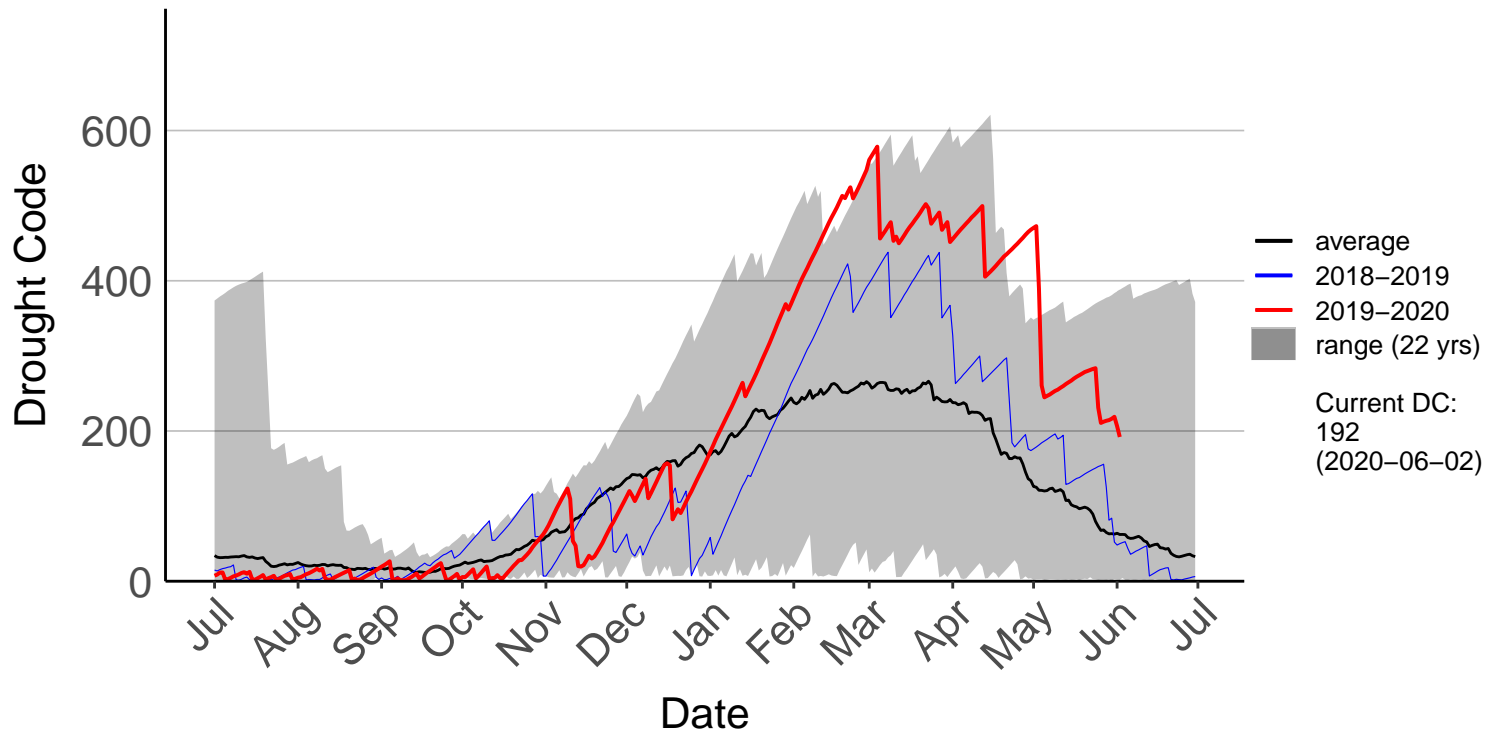

Galatea Raws (Feb 1999 to Jun 2020)

Kawerau Raws (Aug 1996 to Jun 2020)

Minden Raws (May 2017 to Jun 2020)

Opotiki Raws (Dec 2004 to Jun 2020)

Rotoehu Raws (Feb 1999 to Jun 2020)

Rotorua Aero Aws (Jul 1996 to Jun 2020)

Rotorua Raws (Oct 2016 to Jun 2020)

Tauranga Aero SYNOP (Jul 1996 to Jun 2020)

Tauranga Raws (Oct 2016 to Jun 2020)

TECT All Terrain Park Raws (Dec 2016 to Jun 2020)

Waihau Bay Raws (Nov 2002 to Jun 2020)

Waihi Beach Raws (Dec 2016 to Jun 2020)

Waimana Raws (Dec 2016 to Jun 2020)

Whakatane Aero Aws (Jul 1996 to Jun 2020)

Whakatane Raws (Oct 2016 to Jun 2020)