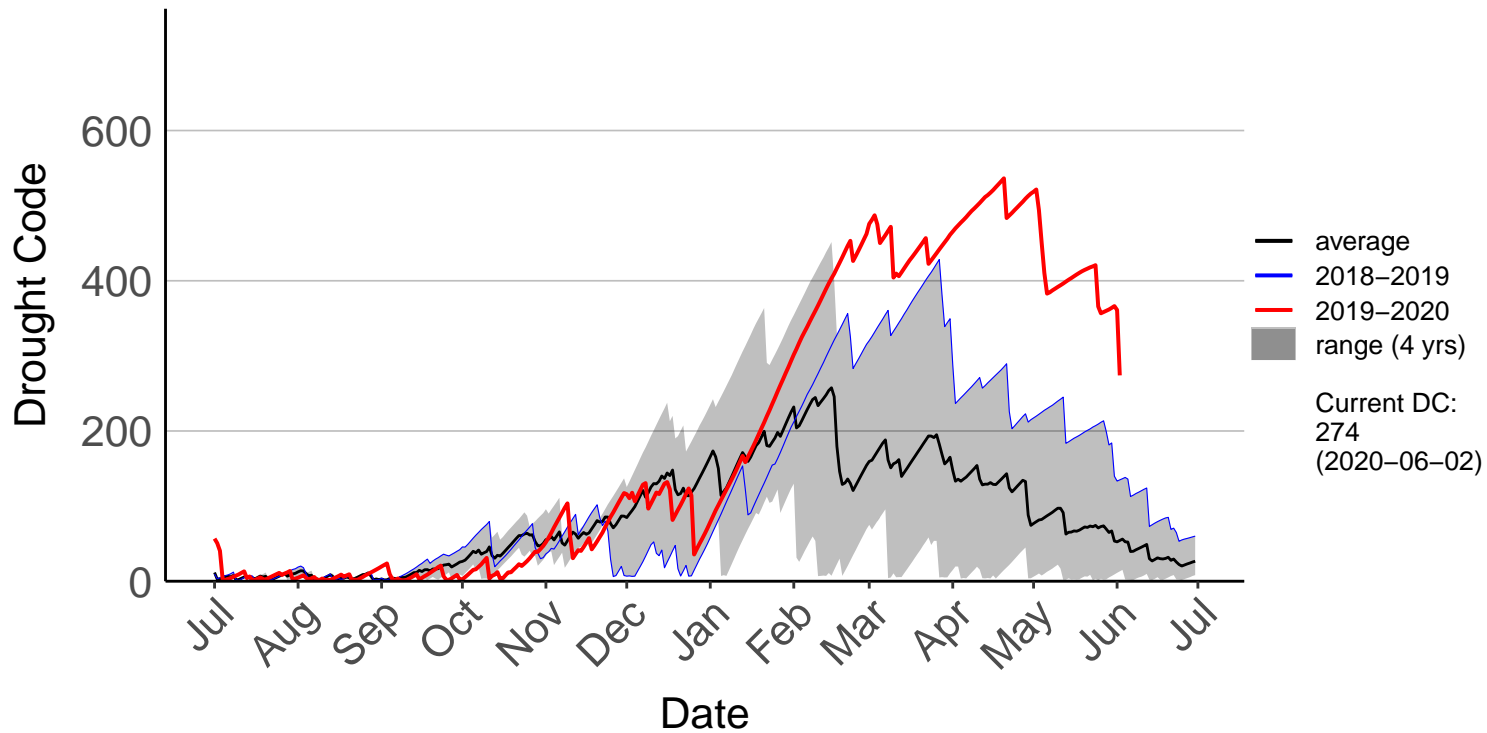

Galatea Raws (Feb 1999 to Jun 2020)

Kawerau Raws (Aug 1996 to Jun 2020)

Minden Raws (May 2017 to Jun 2020)

Opotiki Raws (Dec 2004 to Jun 2020)

Rotoehu Raws (Feb 1999 to Jun 2020)

Rotorua Aero Aws (Jul 1996 to Jun 2020)

Rotorua Raws (Oct 2016 to Jun 2020)

Tauranga Aero SYNOP (Jul 1996 to Jun 2020)

Tauranga Raws (Oct 2016 to Jun 2020)

TECT All Terrain Park Raws (Dec 2016 to Jun 2020)

Waihau Bay Raws (Nov 2002 to Jun 2020)

Waihi Beach Raws (Dec 2016 to Jun 2020)

Waimana Raws (Dec 2016 to Jun 2020)

Whakatane Aero Aws (Jul 1996 to Jun 2020)

Whakatane Raws (Oct 2016 to Jun 2020)