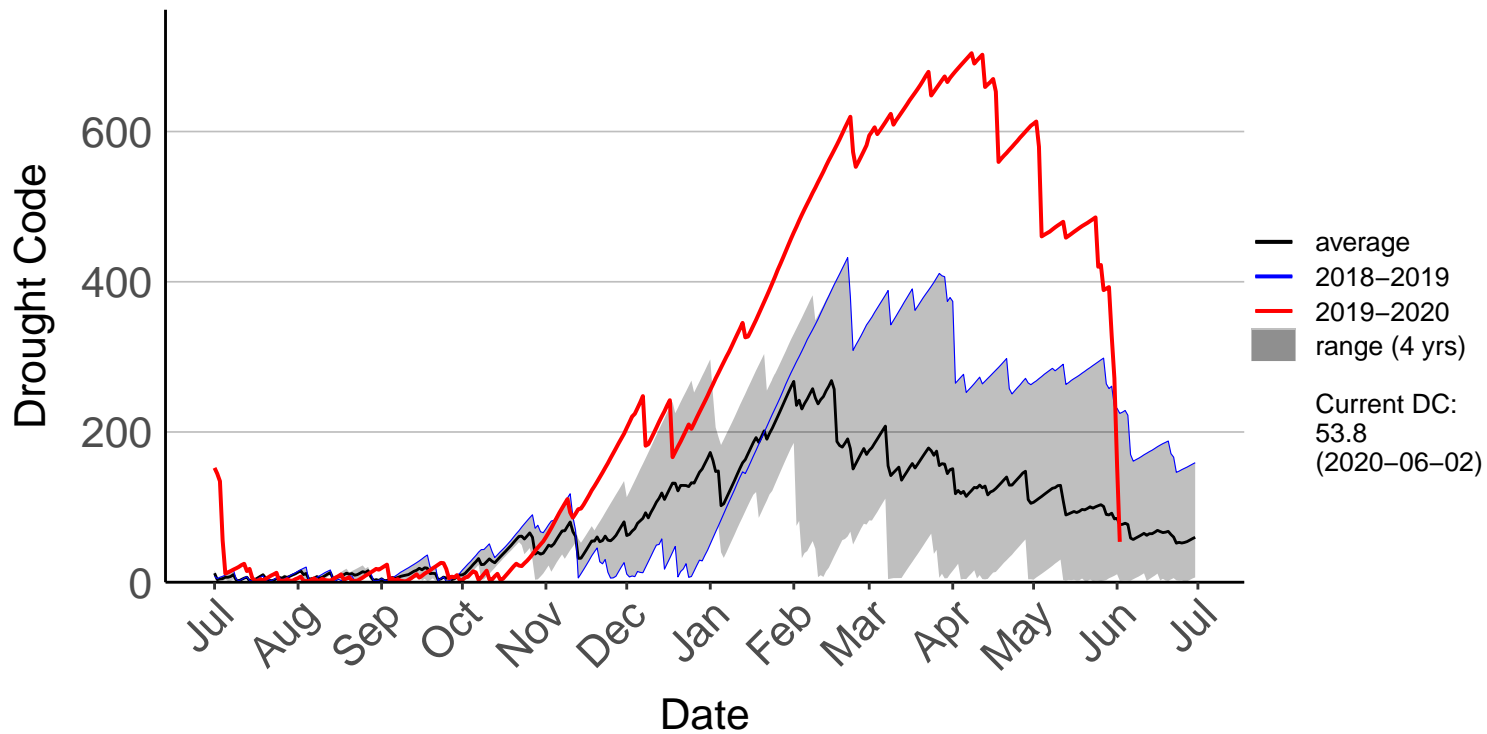

Galatea Raws (Feb 1999 to Jun 2020)

Kawerau Raws (Aug 1996 to Jun 2020)

Minden Raws (May 2017 to Jun 2020)

Opotiki Raws (Dec 2004 to Jun 2020)

Rotoehu Raws (Feb 1999 to Jun 2020)

Rotorua Aero Aws (Jul 1996 to Jun 2020)

Rotorua Raws (Oct 2016 to Jun 2020)

Tauranga Aero SYNOP (Jul 1996 to Jun 2020)

Tauranga Raws (Oct 2016 to Jun 2020)

TECT All Terrain Park Raws (Dec 2016 to Jun 2020)

Waihau Bay Raws (Nov 2002 to Jun 2020)

Waihi Beach Raws (Dec 2016 to Jun 2020)

Waimana Raws (Dec 2016 to Jun 2020)

Whakatane Aero Aws (Jul 1996 to Jun 2020)

Whakatane Raws (Oct 2016 to Jun 2020)