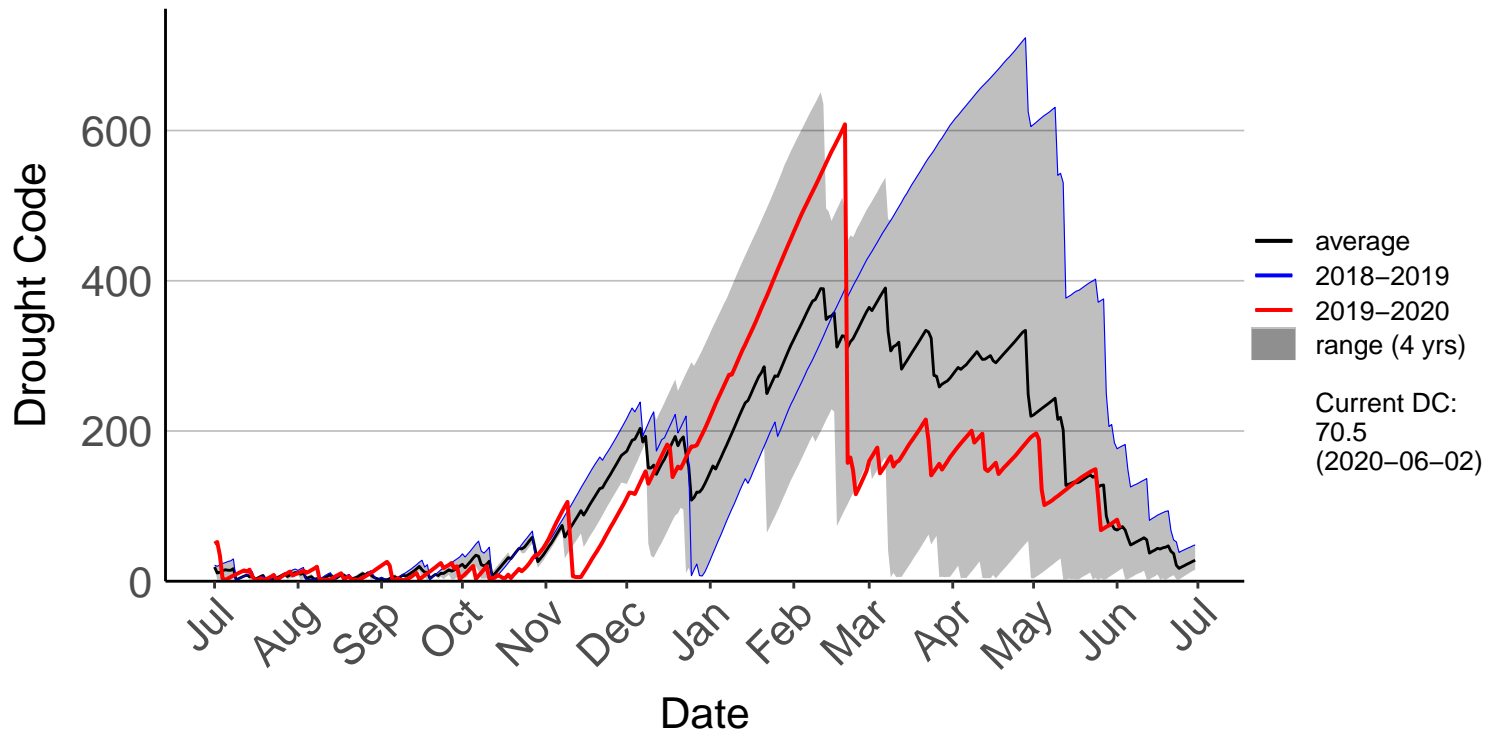

Rotorua Raws (Oct 2016 to Jun 2020)

Tauranga Aero SYNOP (Jul 1996 to Jun 2020)

Tauranga Raws (Oct 2016 to Jun 2020)

TECT All Terrain Park Raws (Dec 2016 to Jun 2020)

Waihau Bay Raws (Nov 2002 to Jun 2020)

Waihi Beach Raws (Dec 2016 to Jun 2020)

Waimana Raws (Dec 2016 to Jun 2020)

Whakatane Aero Aws (Jul 1996 to Jun 2020)

Whakatane Raws (Oct 2016 to Jun 2020)