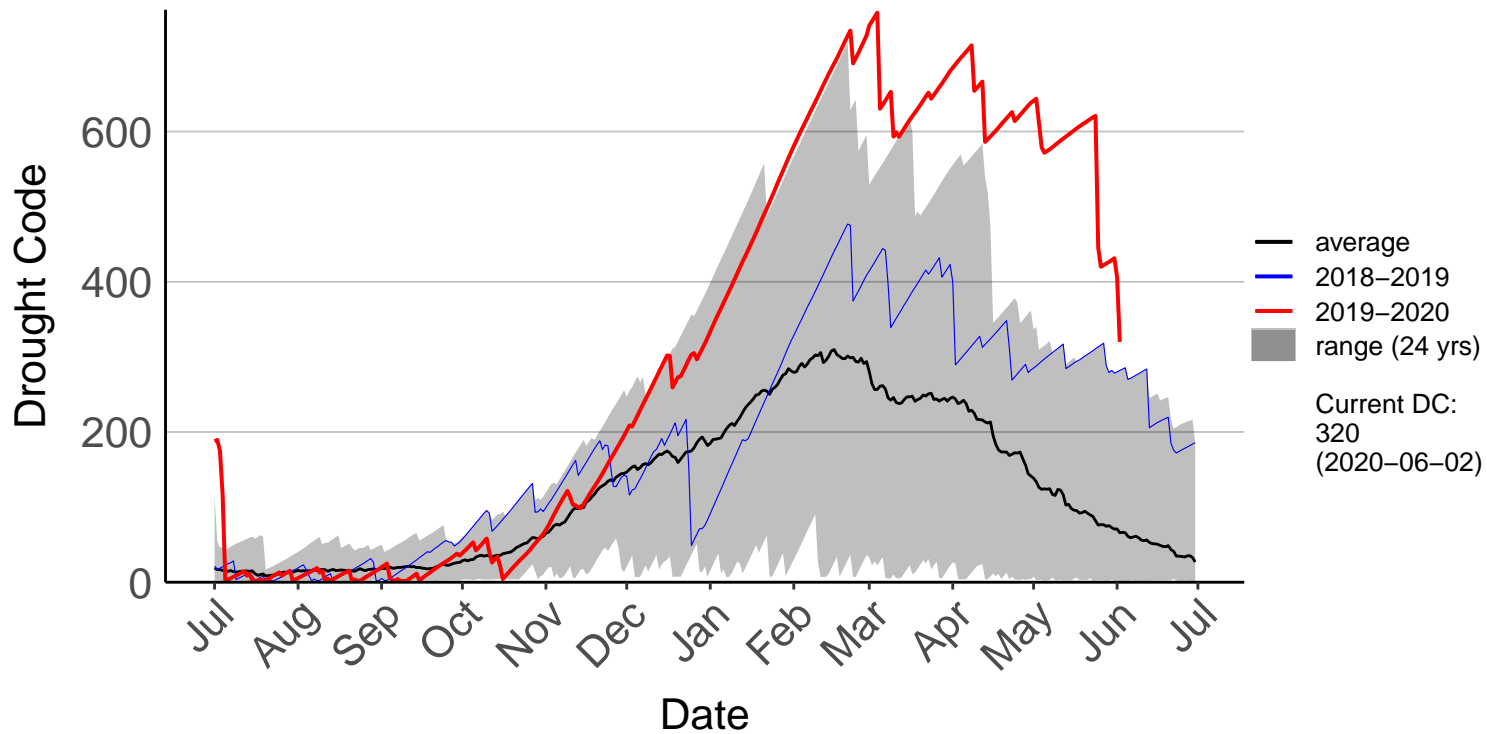

Galatea Raws (Feb 1999 to Jun 2020)

Kawerau Raws (Aug 1996 to Jun 2020)

Minden Raws (May 2017 to Jun 2020)

Opotiki Raws (Dec 2004 to Jun 2020)

Rotoehu Raws (Feb 1999 to Jun 2020)

Rotorua Aero Aws (Jul 1996 to Jun 2020)

Rotorua Raws (Oct 2016 to Jun 2020)

Tauranga Aero SYNOP (Jul 1996 to Jun 2020)

Tauranga Raws (Oct 2016 to Jun 2020)

TECT All Terrain Park Raws (Dec 2016 to Jun 2020)

Waihau Bay Raws (Nov 2002 to Jun 2020)

Waihi Beach Raws (Dec 2016 to Jun 2020)

Waimana Raws (Dec 2016 to Jun 2020)

Whakatane Aero Aws (Jul 1996 to Jun 2020)

Whakatane Raws (Oct 2016 to Jun 2020)