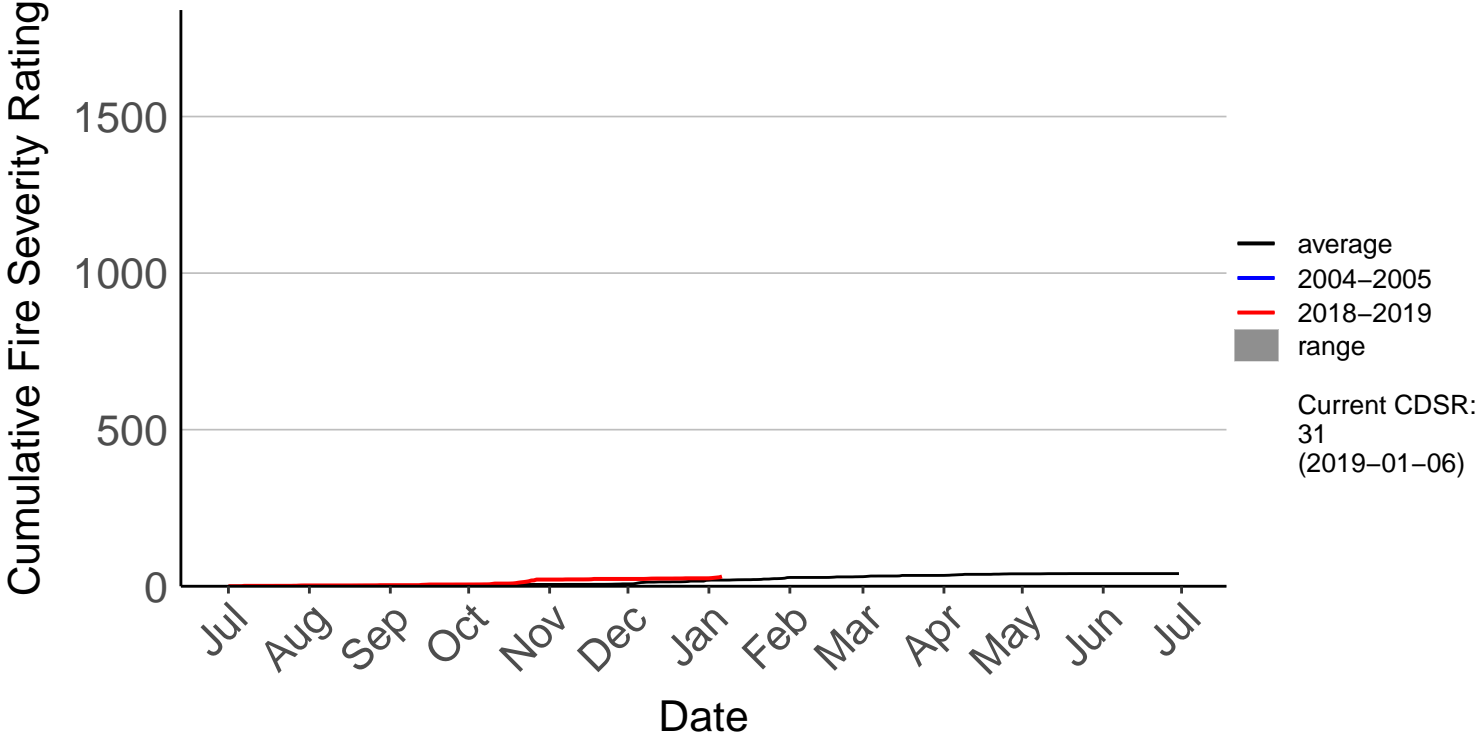

Raparapaririki Raws