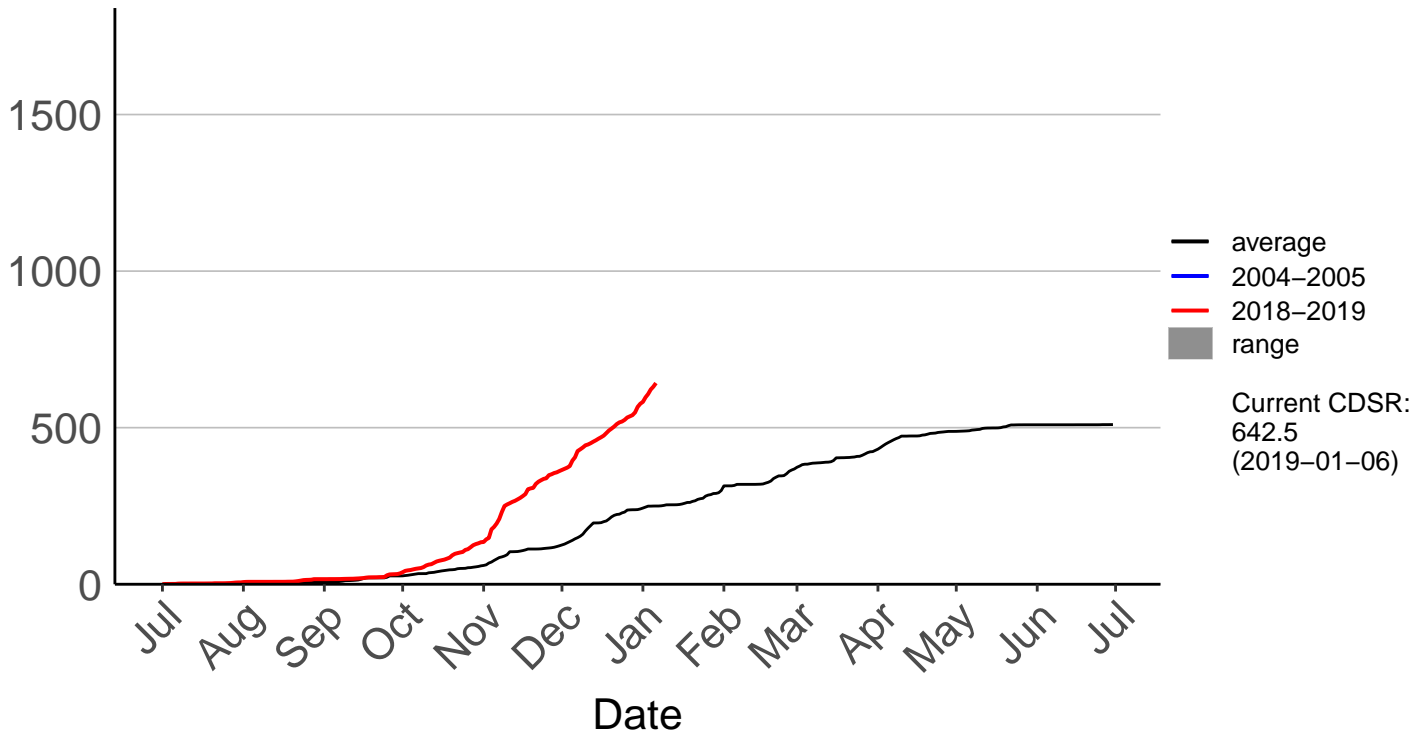

# Fernside Raws

Cumulative Fire Severity Rating

# Gisborne Raws

Cumulative Fire Severity Rating