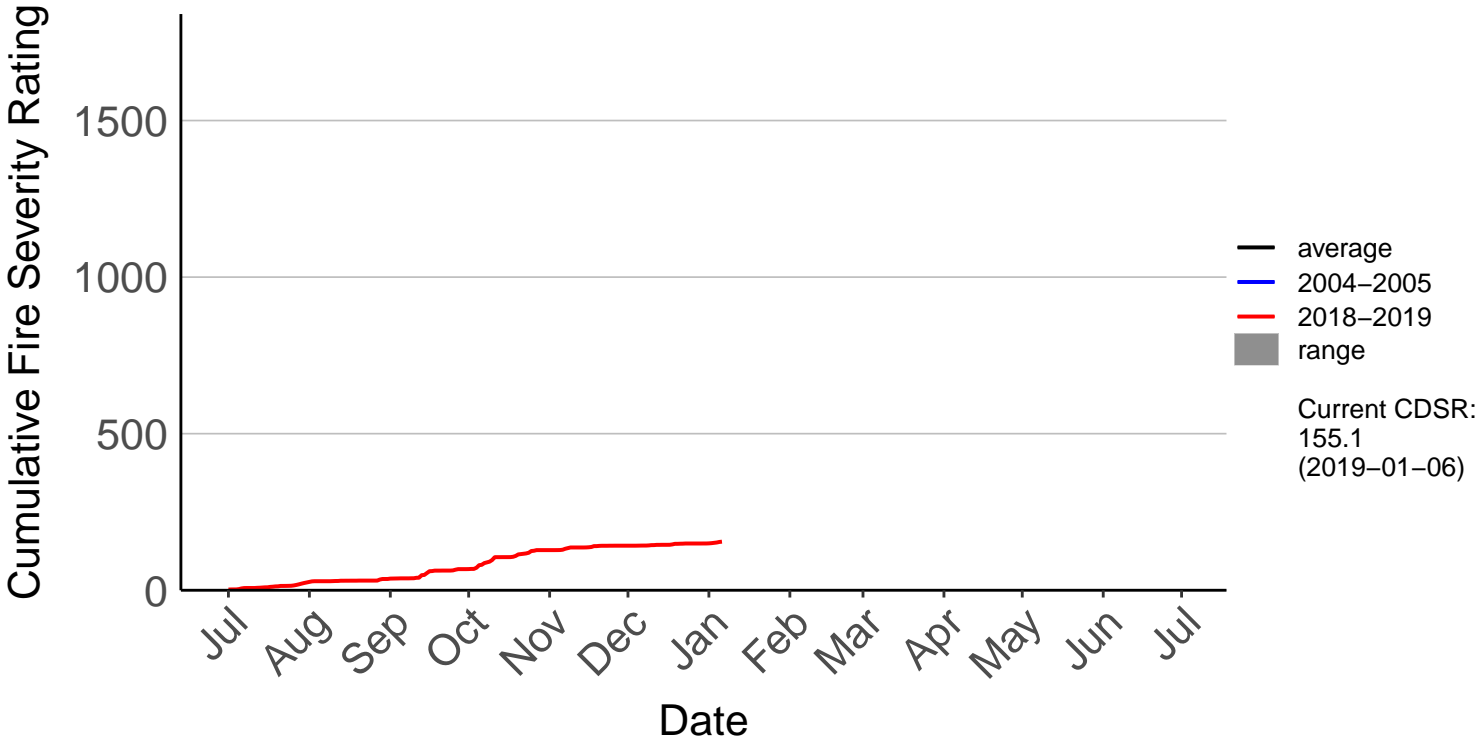

Matawai Raws