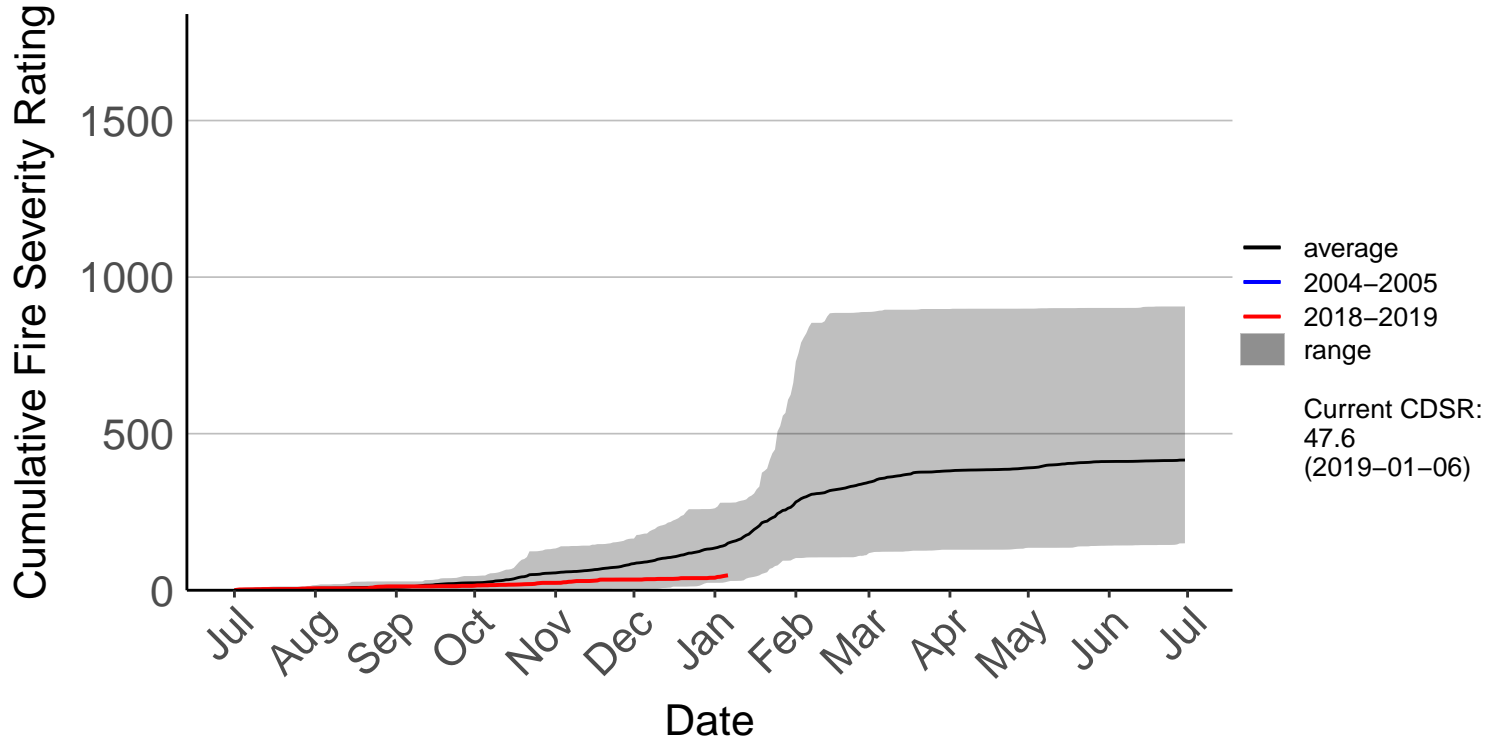

Pouawa Raws