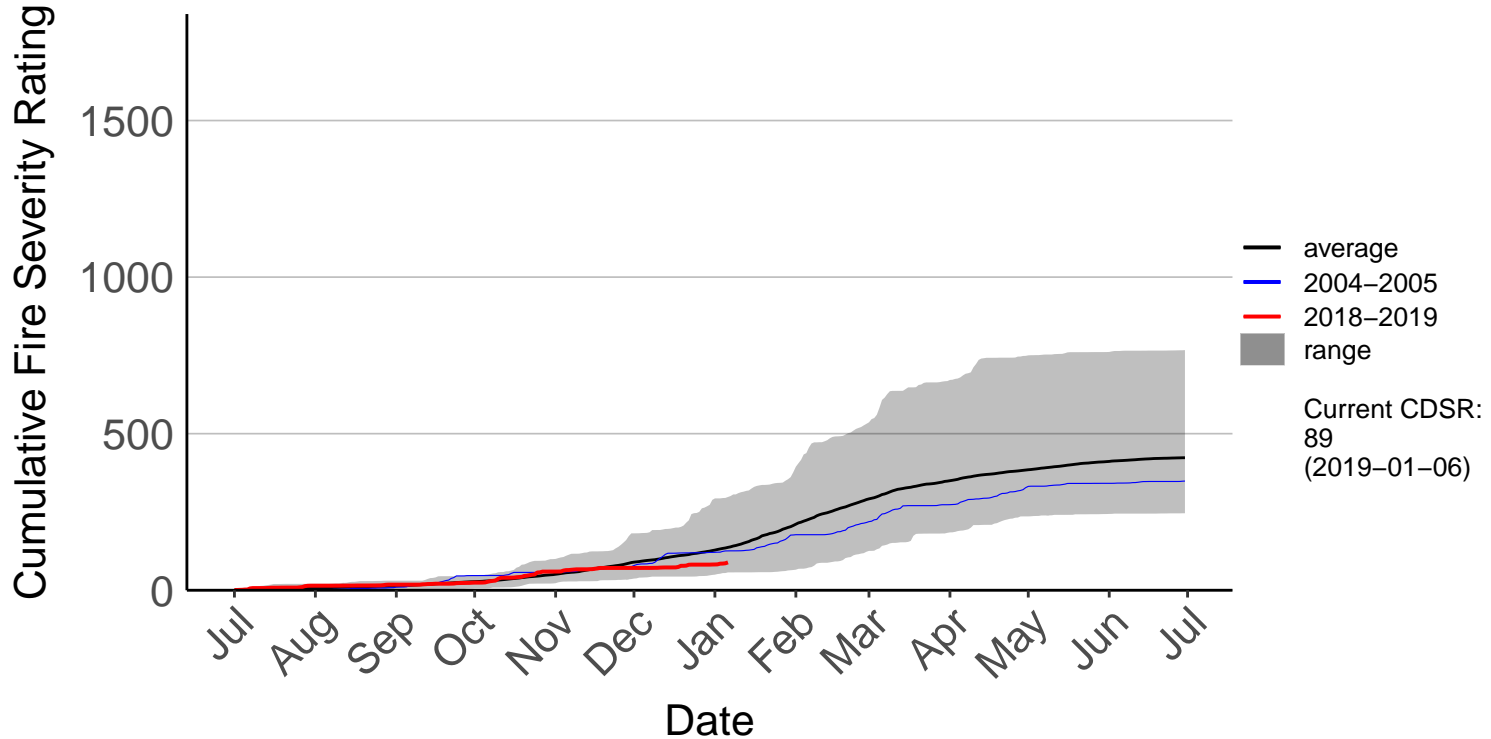

Hicks Bay SYNOP