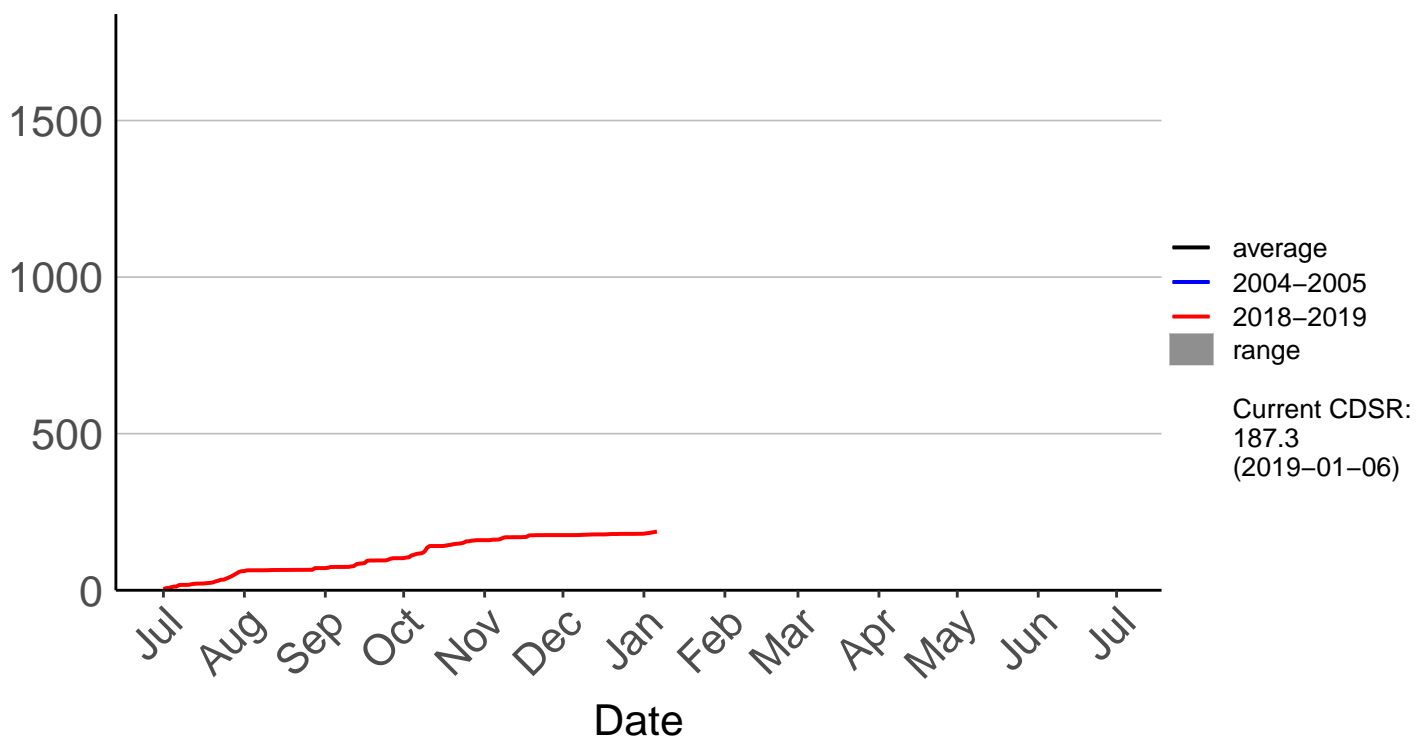

# Fernside Raws

Cumulative Fire Severity Rating

# Gisborne Raws

Cumulative Fire Severity Rating