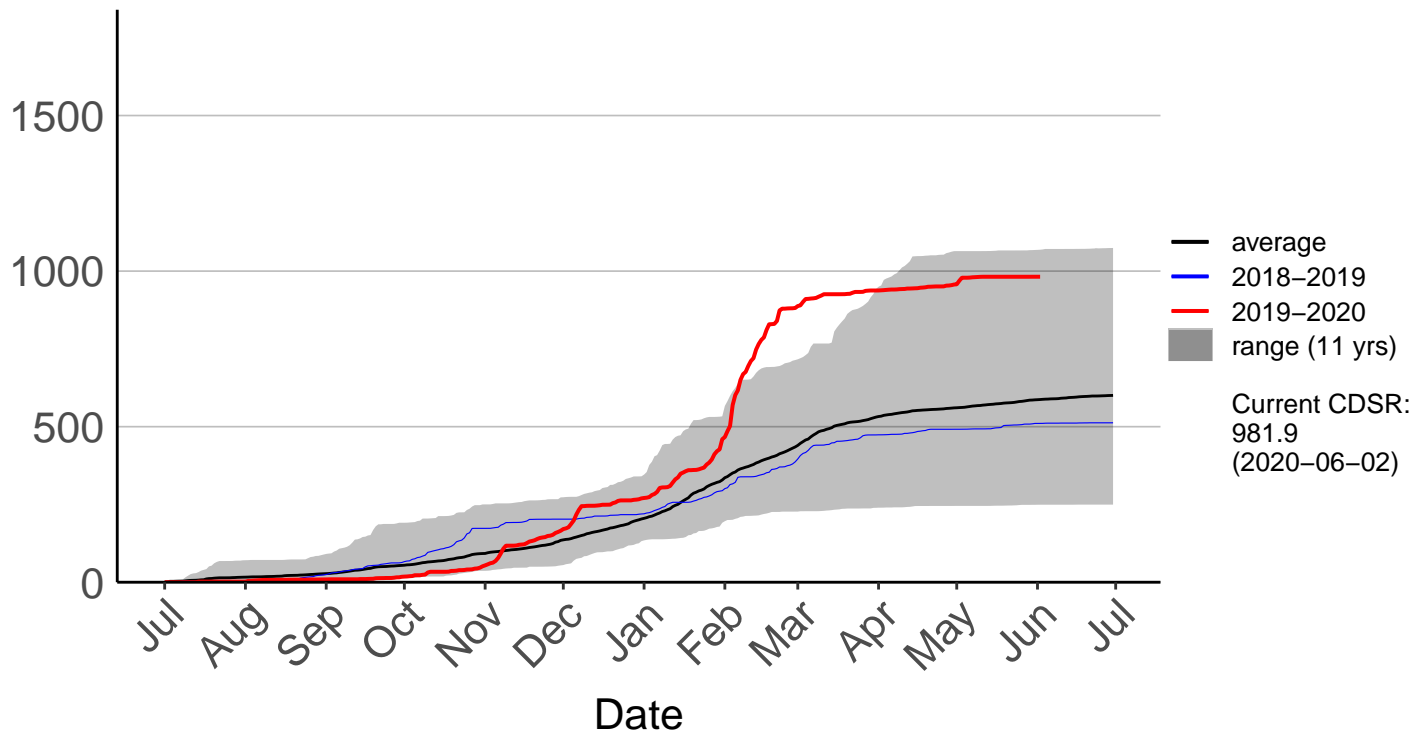

Fernside Raws (Mar 2018 to Jun 2020)

Cumulative Fire Severity Rating

Gisborne Raws (Mar 2017 to Jun 2020)

Cumulative Fire Severity Rating

Gisborne SYNOP (Jul 1996 to Jun 2020)

Cumulative Fire Severity Rating

Hicks Bay SYNOP (Jul 1996 to Jun 2020)

Cumulative Fire Severity Rating

Matawai Raws (Mar 2018 to Jun 2020)

Cumulative Fire Severity Rating

Poroporo Raws (Dec 2009 to Jun 2020)

Cumulative Fire Severity Rating

Pouawa Raws (Dec 2009 to Jun 2020)

Cumulative Fire Severity Rating

Raparapaririki Raws (Dec 2016 to Jun 2020)

Cumulative Fire Severity Rating

Wharekahika Raws (Mar 2018 to Jun 2020)

Cumulative Fire Severity Rating