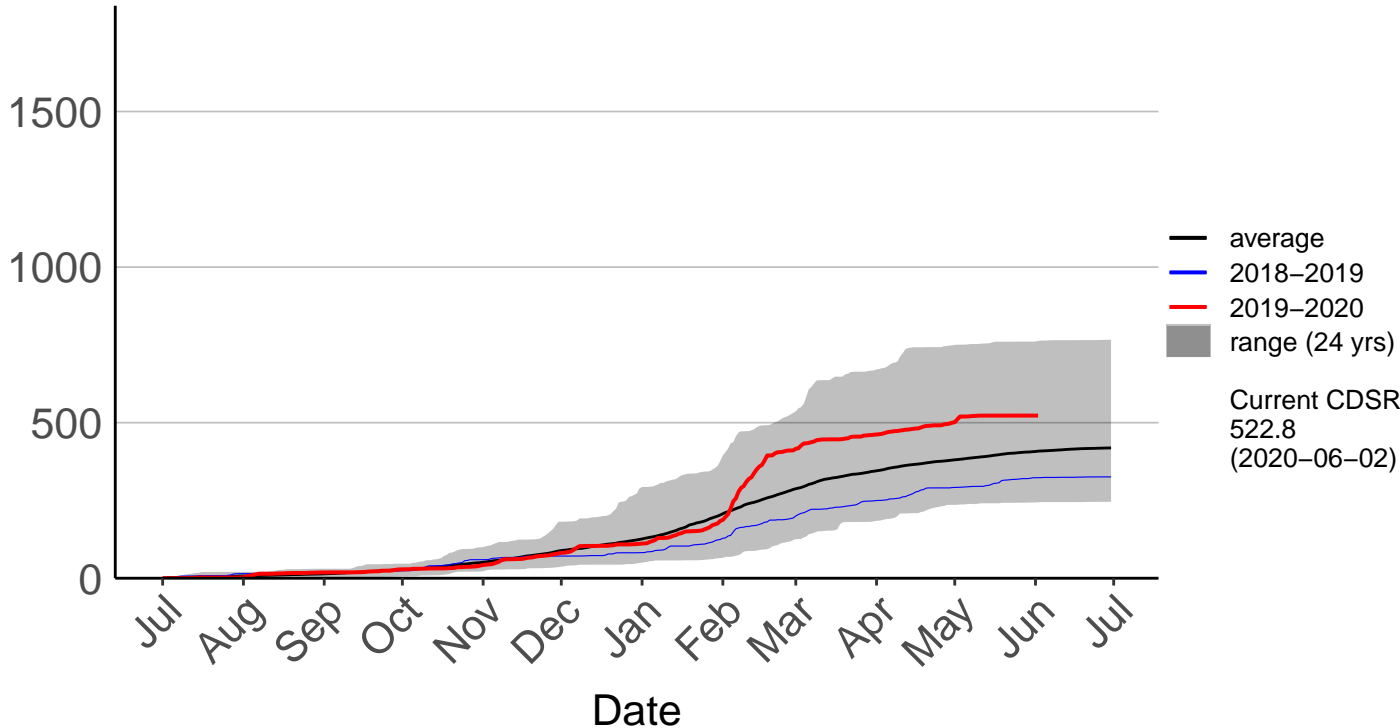

Fernside Raws (Mar 2018 to Jun 2020)

Cumulative Fire Severity Rating

Gisborne Raws (Mar 2017 to Jun 2020)

Cumulative Fire Severity Rating

Gisborne SYNOP (Jul 1996 to Jun 2020)

Cumulative Fire Severity Rating

Hicks Bay SYNOP (Jul 1996 to Jun 2020)

Cumulative Fire Severity Rating

Matawai Raws (Mar 2018 to Jun 2020)

Cumulative Fire Severity Rating

Poroporo Raws (Dec 2009 to Jun 2020)

Cumulative Fire Severity Rating