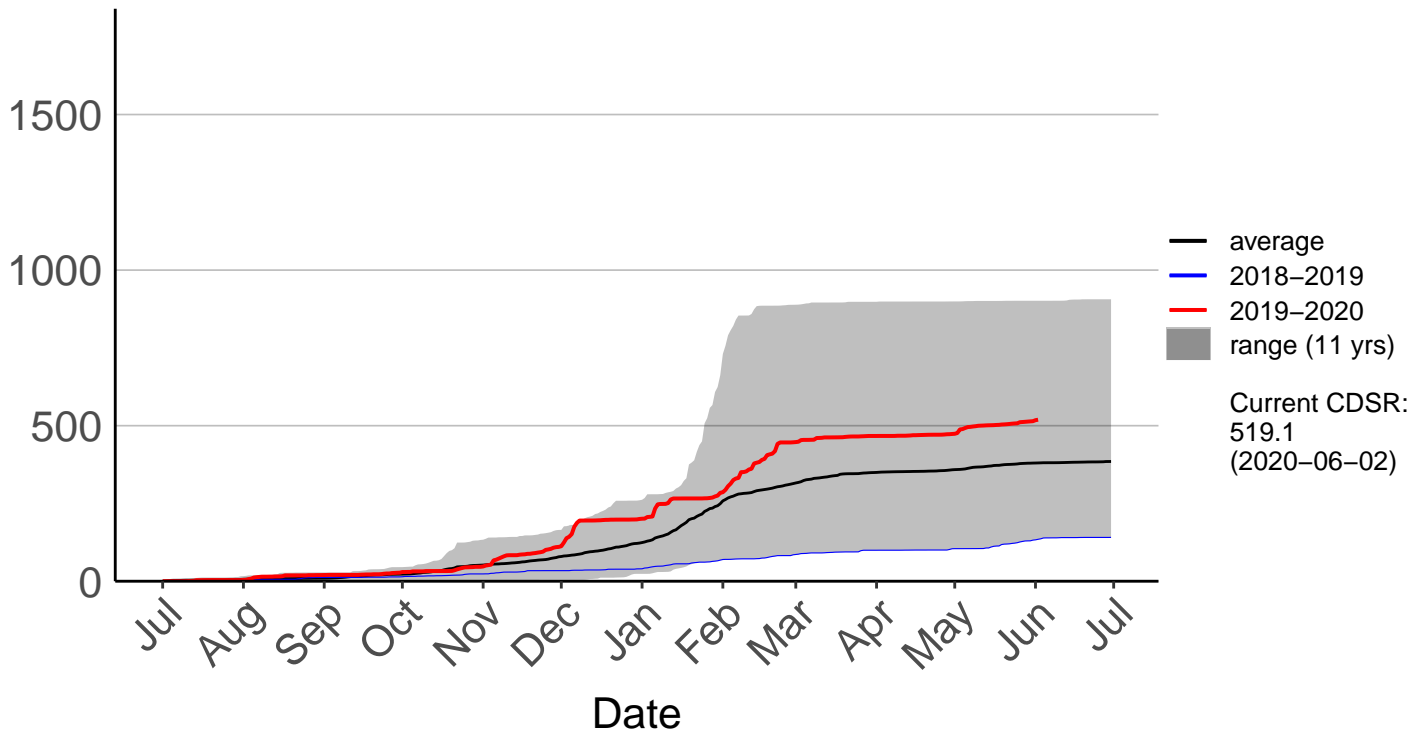

Hicks Bay SYNOP (Jul 1996 to Jun 2020)

Cumulative Fire Severity Rating

Matawai Raws (Mar 2018 to Jun 2020)

Cumulative Fire Severity Rating

Poroporo Raws (Dec 2009 to Jun 2020)

Cumulative Fire Severity Rating

Pouawa Raws (Dec 2009 to Jun 2020)

Cumulative Fire Severity Rating

Raparapaririki Raws (Dec 2016 to Jun 2020)

Cumulative Fire Severity Rating

Wharekahika Raws (Mar 2018 to Jun 2020)

Cumulative Fire Severity Rating