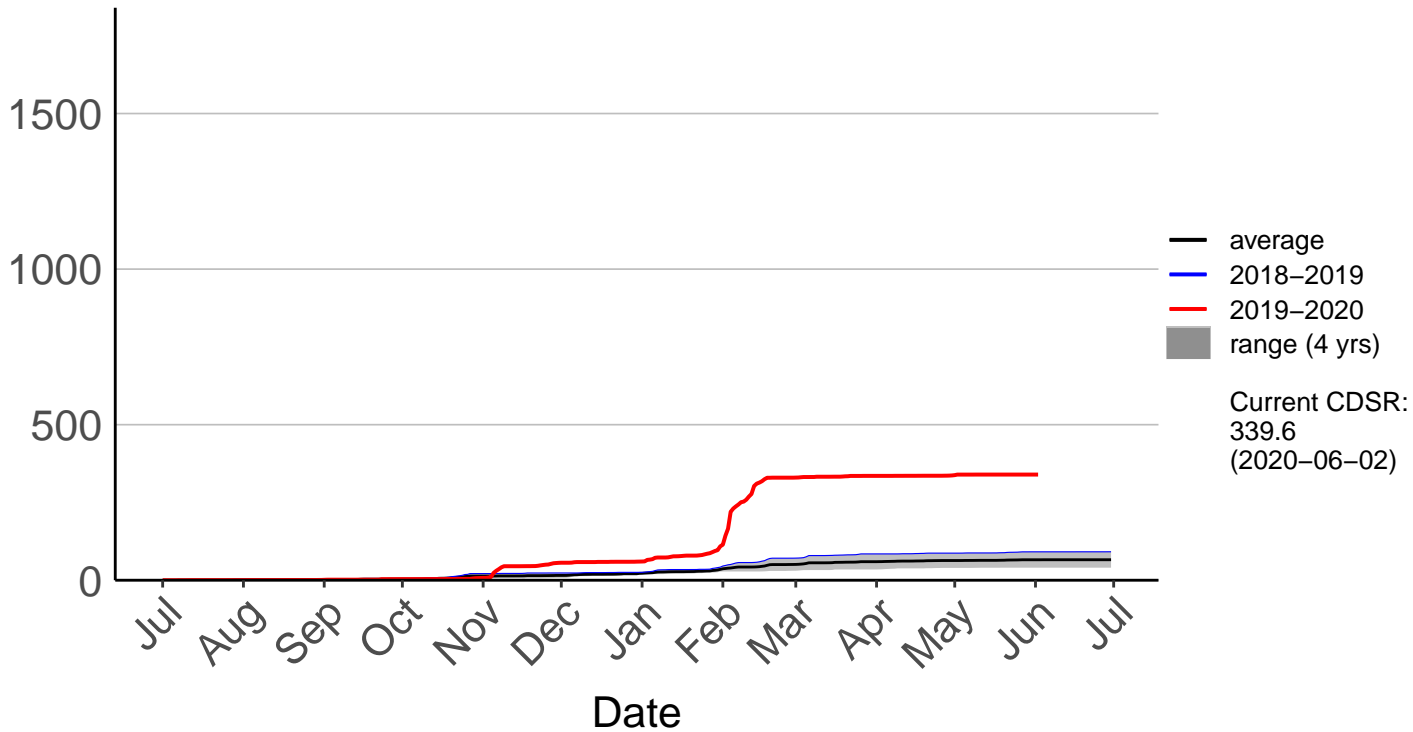

Hicks Bay SYNOP (Jul 1996 to Jun 2020)

Cumulative Fire Severity Rating

Matawai Raws (Mar 2018 to Jun 2020)

Cumulative Fire Severity Rating

Poroporo Raws (Dec 2009 to Jun 2020)

Cumulative Fire Severity Rating

Pouawa Raws (Dec 2009 to Jun 2020)

Cumulative Fire Severity Rating

Raparapaririki Raws (Dec 2016 to Jun 2020)

Cumulative Fire Severity Rating

Wharekahika Raws (Mar 2018 to Jun 2020)

Cumulative Fire Severity Rating