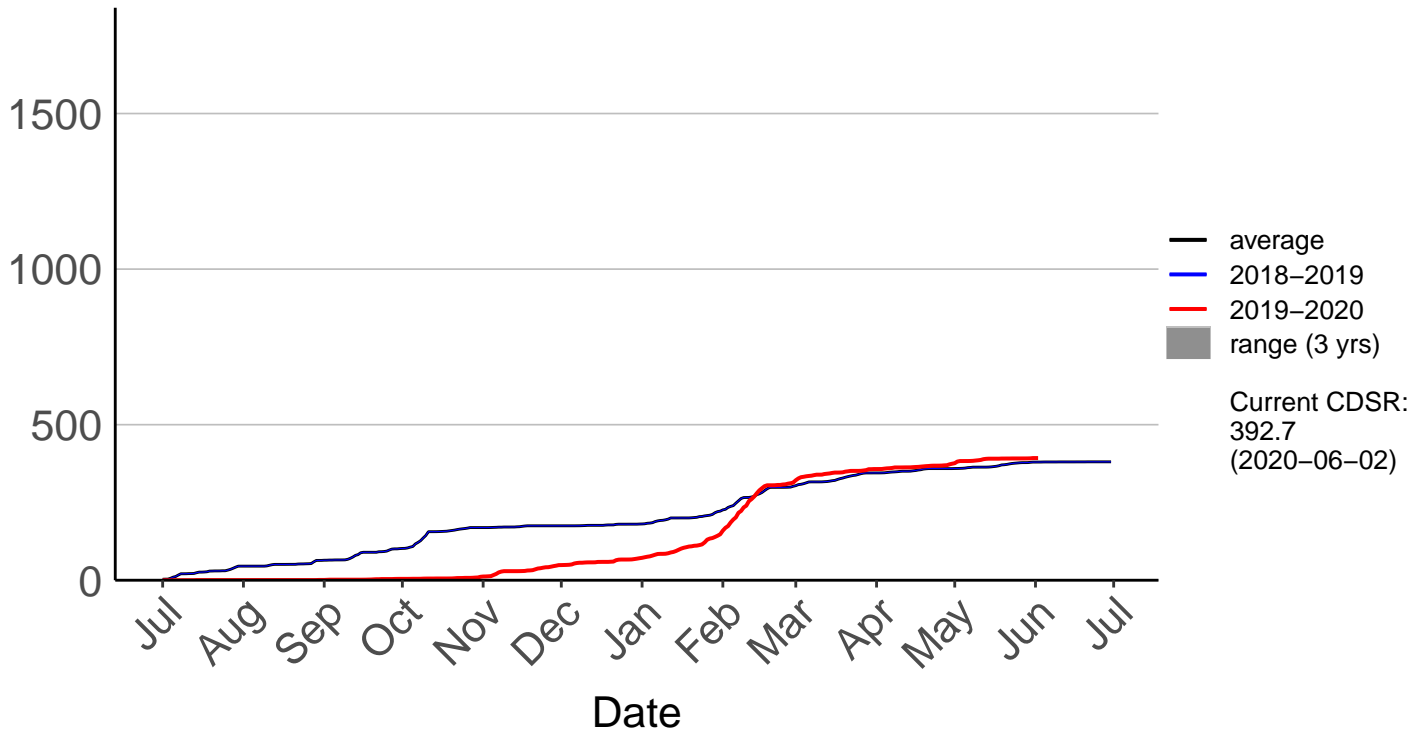

Pouawa Raws (Dec 2009 to Jun 2020)

Cumulative Fire Severity Rating

Raparapaririki Raws (Dec 2016 to Jun 2020)

Cumulative Fire Severity Rating

Wharekahika Raws (Mar 2018 to Jun 2020)

Cumulative Fire Severity Rating