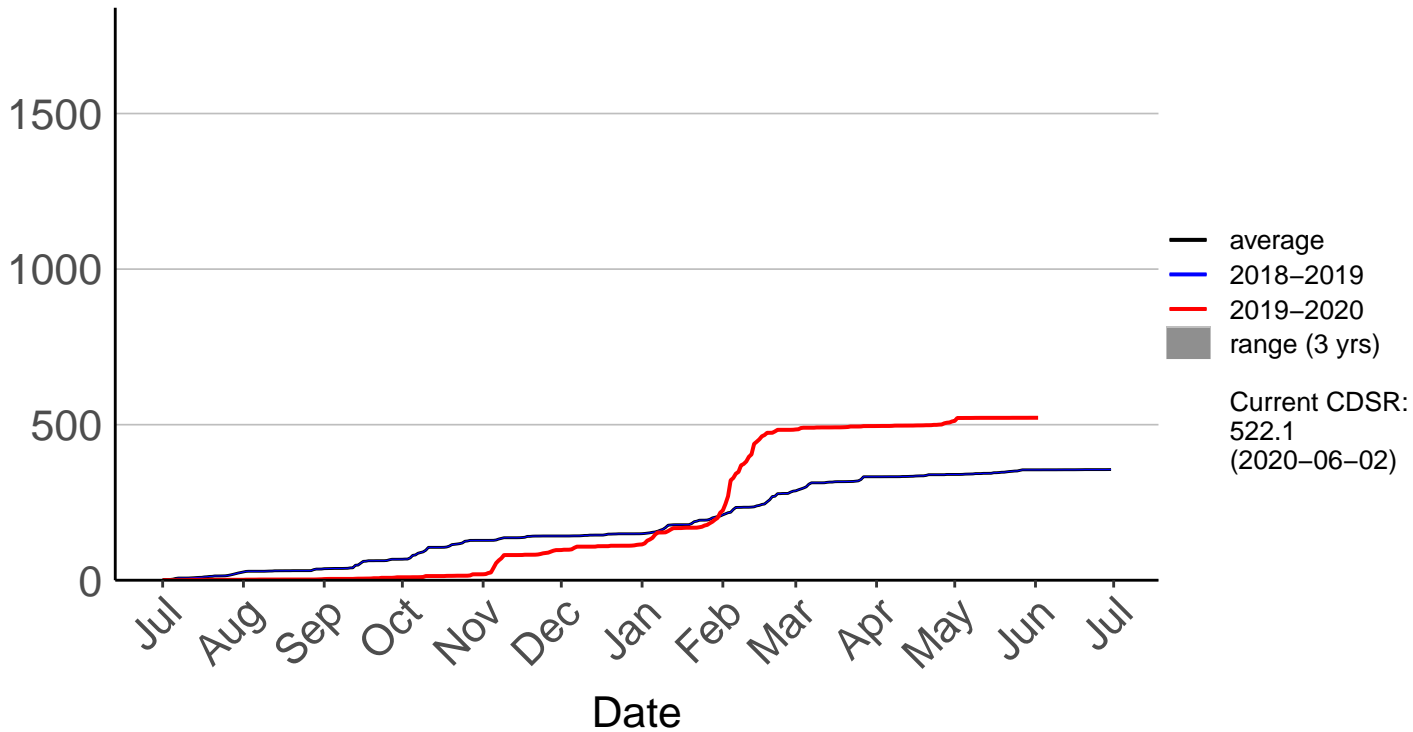

Matawai Raws (Mar 2018 to Jun 2020)

Cumulative Fire Severity Rating