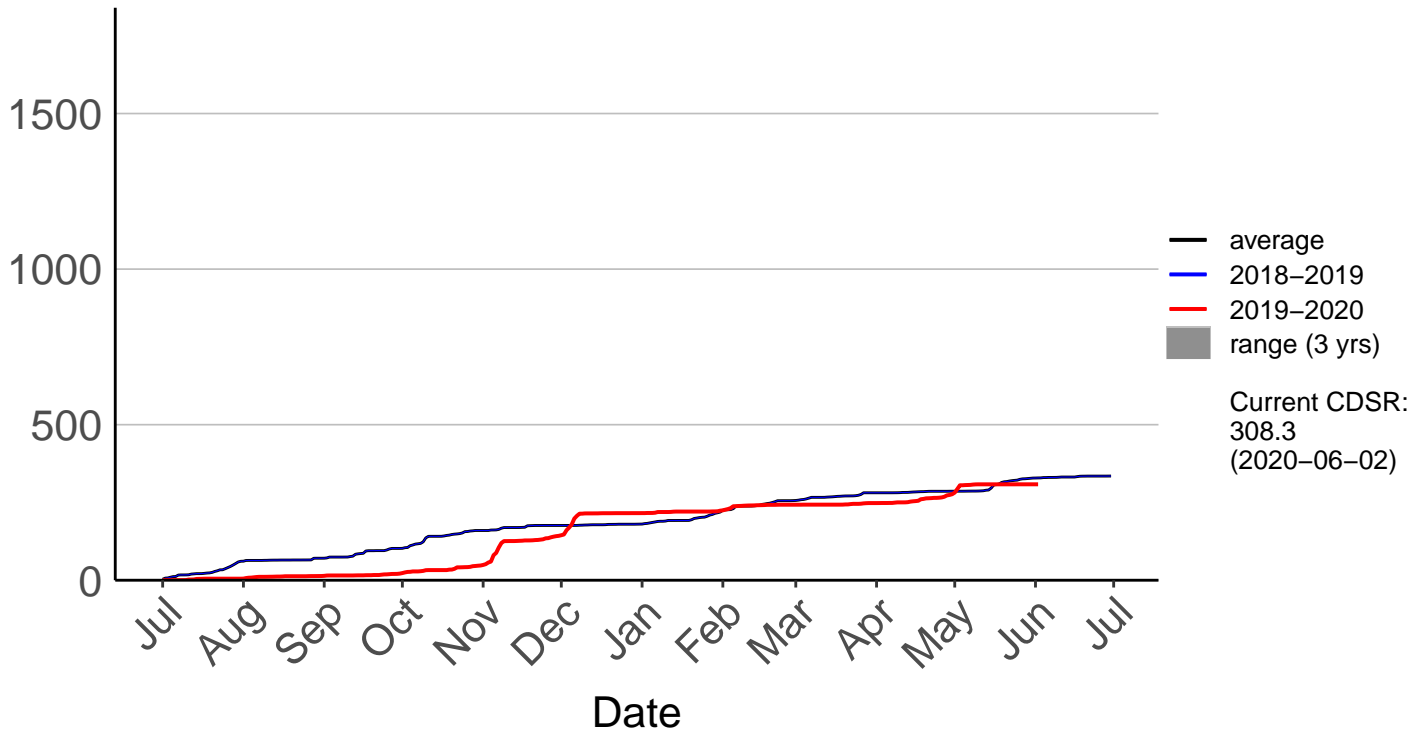

Fernside Raws (Mar 2018 to Jun 2020)

Cumulative Fire Severity Rating

Gisborne Raws (Mar 2017 to Jun 2020)

Cumulative Fire Severity Rating

Gisborne SYNOP (Jul 1996 to Jun 2020)

Cumulative Fire Severity Rating