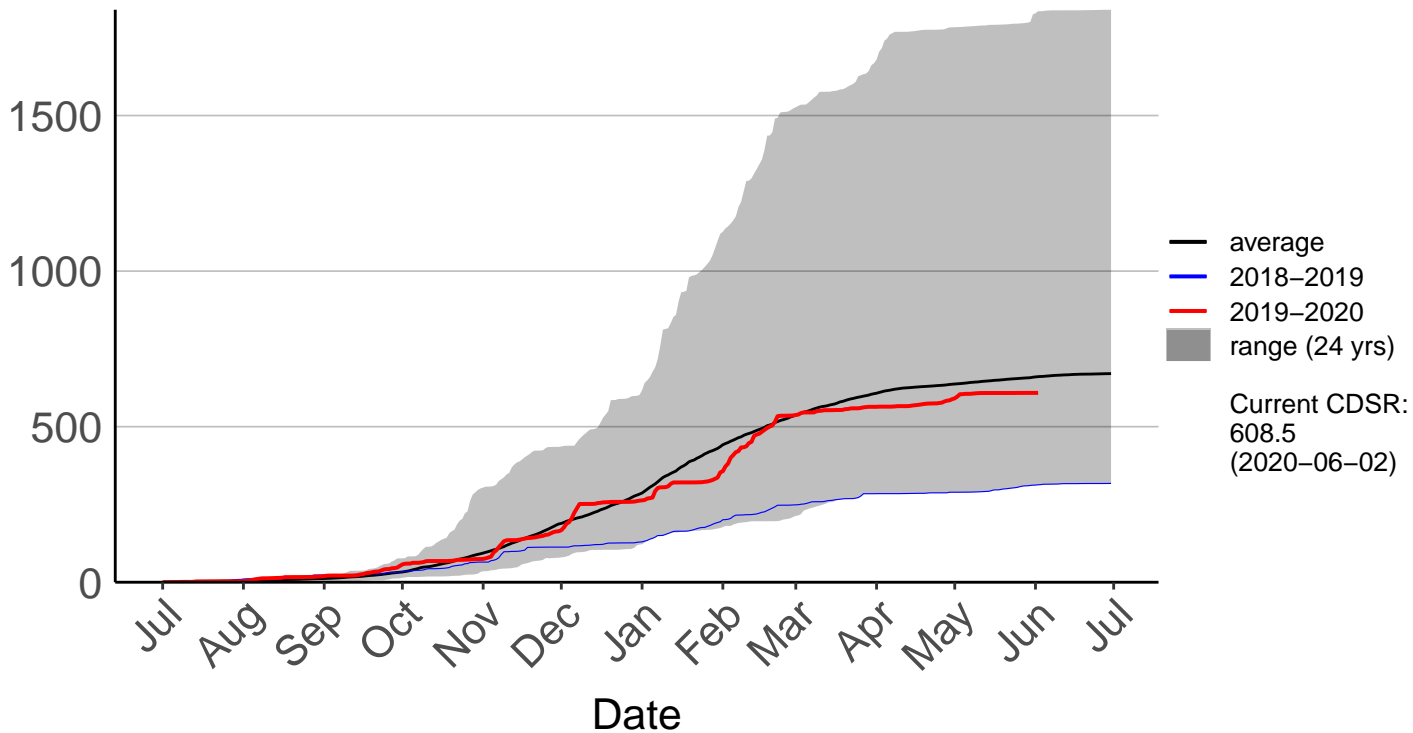

Fernside Raws (Mar 2018 to Jun 2020)

Cumulative Fire Severity Rating

Gisborne Raws (Mar 2017 to Jun 2020)

Cumulative Fire Severity Rating

Gisborne SYNOP (Jul 1996 to Jun 2020)

Cumulative Fire Severity Rating

Hicks Bay SYNOP (Jul 1996 to Jun 2020)

Cumulative Fire Severity Rating

Matawai Raws (Mar 2018 to Jun 2020)

Cumulative Fire Severity Rating

Poroporo Raws (Dec 2009 to Jun 2020)

Cumulative Fire Severity Rating

Pouawa Raws (Dec 2009 to Jun 2020)

Cumulative Fire Severity Rating

Raparapaririki Raws (Dec 2016 to Jun 2020)

Cumulative Fire Severity Rating

Wharekahika Raws (Mar 2018 to Jun 2020)

Cumulative Fire Severity Rating