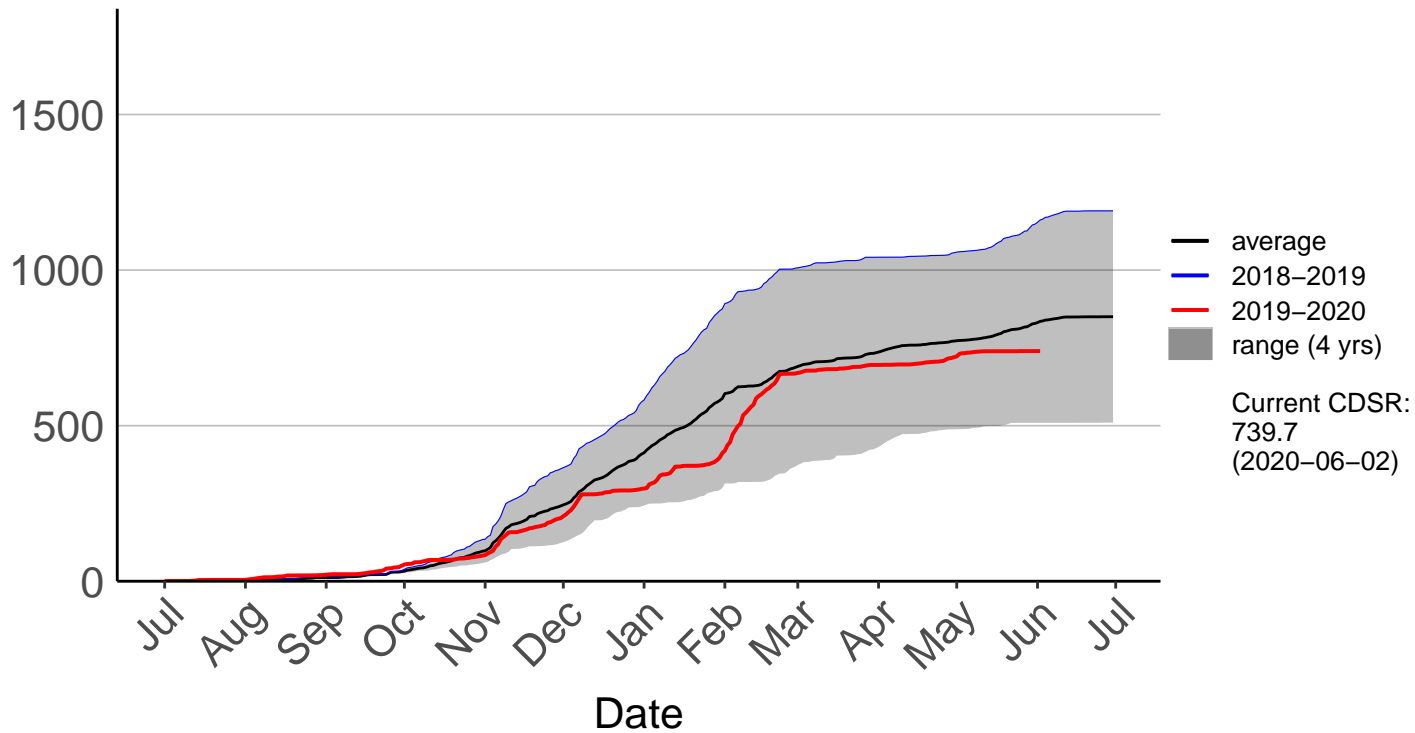

Fernside Raws (Mar 2018 to Jun 2020)

Cumulative Fire Severity Rating

Gisborne Raws (Mar 2017 to Jun 2020)

Cumulative Fire Severity Rating

Gisborne SYNOP (Jul 1996 to Jun 2020)

Cumulative Fire Severity Rating

Hicks Bay SYNOP (Jul 1996 to Jun 2020)

Cumulative Fire Severity Rating

Matawai Raws (Mar 2018 to Jun 2020)

Cumulative Fire Severity Rating

Poroporo Raws (Dec 2009 to Jun 2020)

Cumulative Fire Severity Rating