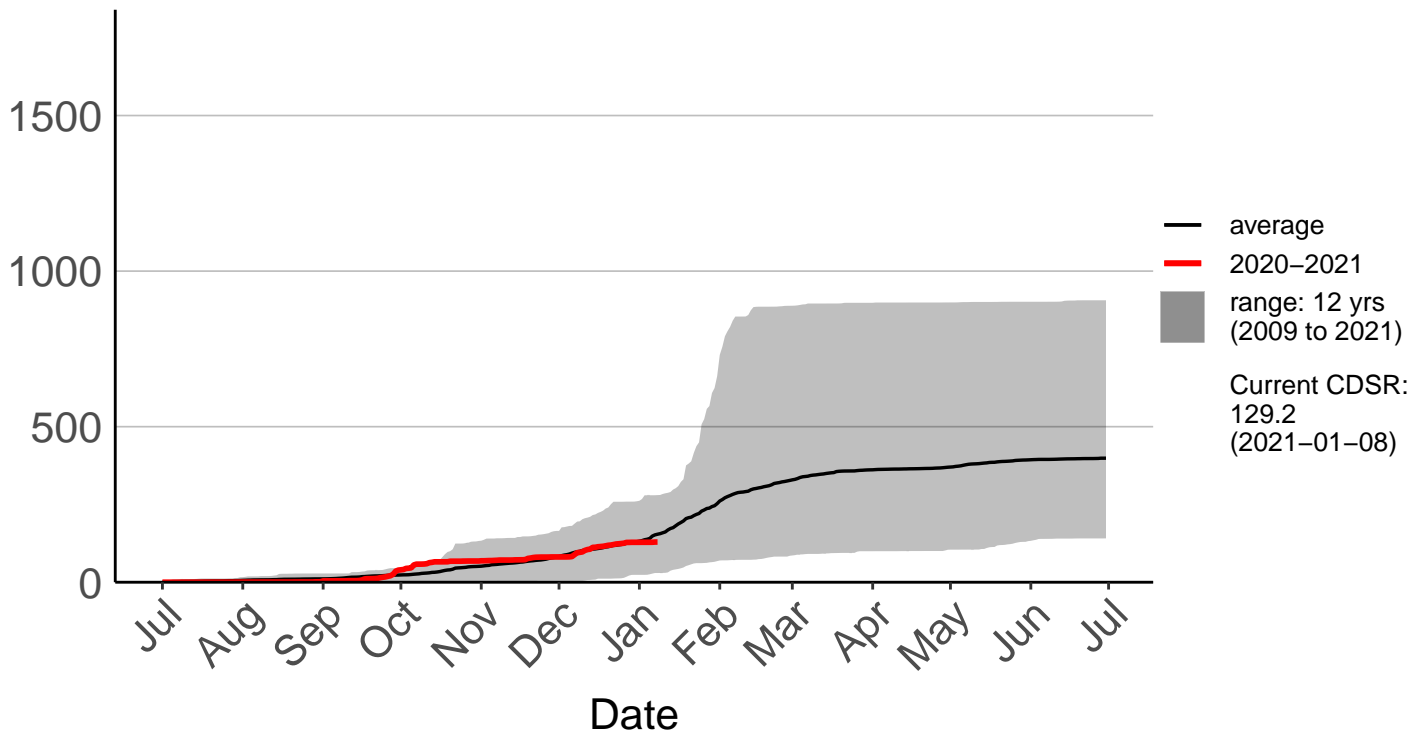

Matawai Raws

Cumulative Daily Severity Rating

Poroporo Raws

Cumulative Daily Severity Rating

Pouawa Raws

Cumulative Daily Severity Rating

Raparapaririki Raws

Cumulative Daily Severity Rating

Wharekahika Raws

Cumulative Daily Severity Rating

— average
— 2020-2021
■ range: 3 yrs (2018 to 2021)
Current CDSR: 111 (2021-01-08)

Date

Wharekopae Raws

Cumulative Daily Severity Rating