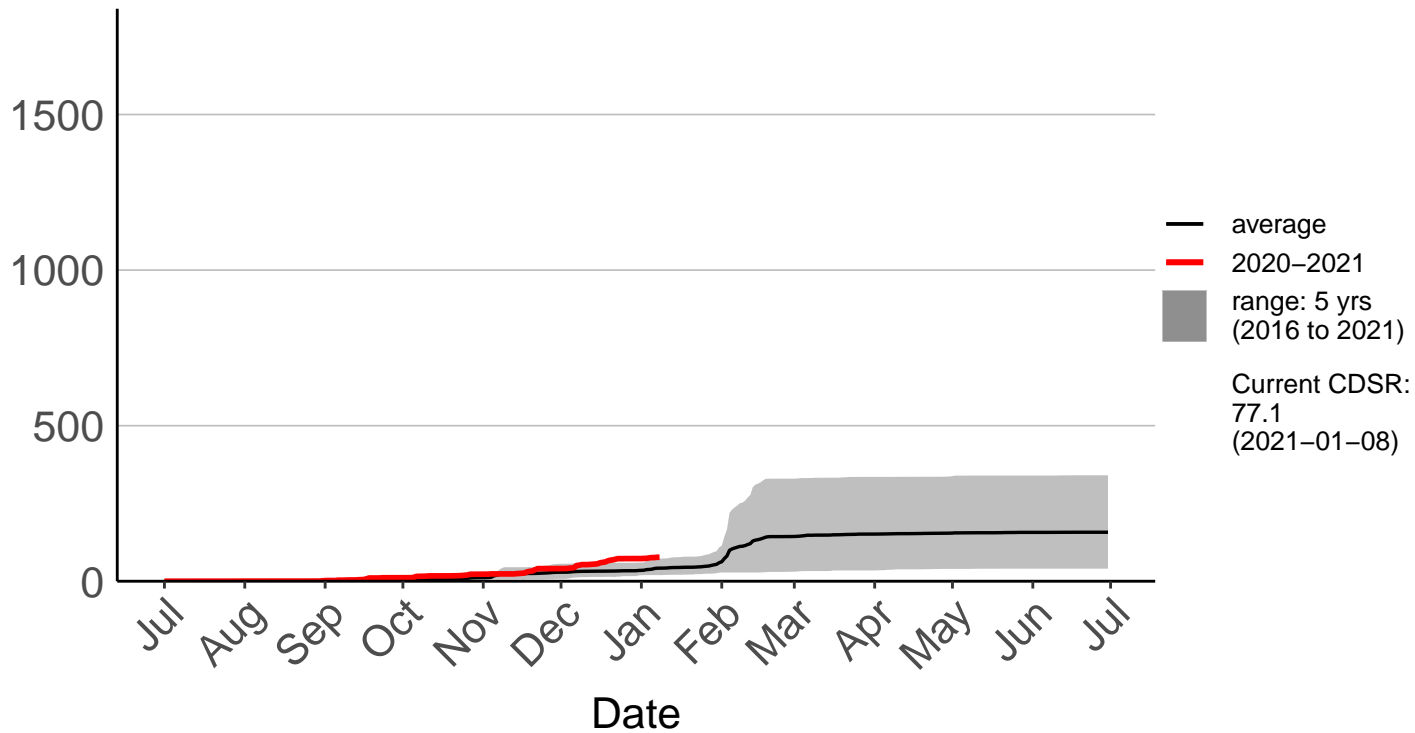

Matawai Raws

Cumulative Daily Severity Rating

Poroporo Raws

Cumulative Daily Severity Rating

Pouawa Raws

Cumulative Daily Severity Rating

Raparapaririki Raws

Cumulative Daily Severity Rating

Wharekahika Raws

Cumulative Daily Severity Rating

— average
— 2020-2021
■ range: 3 yrs (2018 to 2021)
Current CDSR: 111 (2021-01-08)

Date

Wharekopae Raws

Cumulative Daily Severity Rating