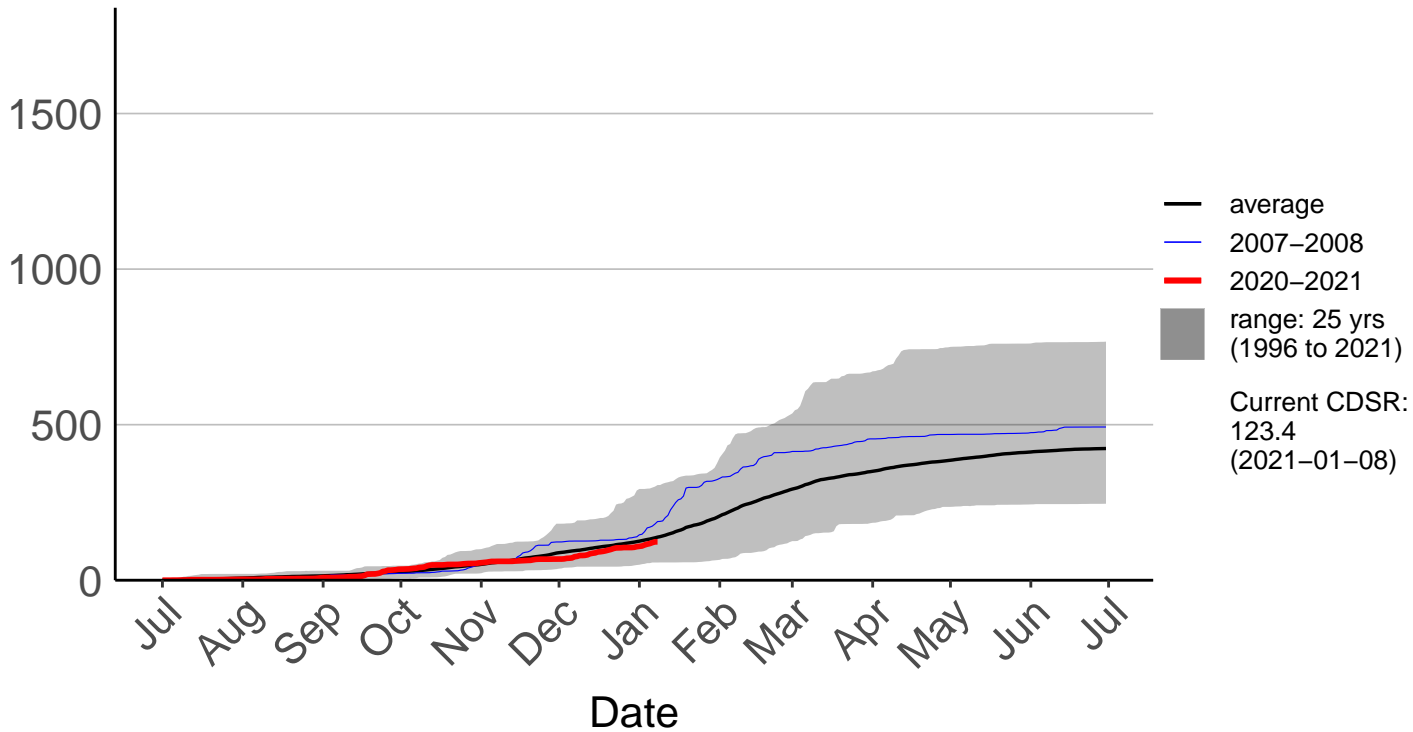

Fernside Raws

Cumulative Daily Severity Rating

Gisborne Raws

Cumulative Daily Severity Rating

Gisborne SYNOP

Cumulative Daily Severity Rating

Hicks Bay SYNOP

Cumulative Daily Severity Rating

Matawai Raws

Cumulative Daily Severity Rating

Poroporo Raws

Cumulative Daily Severity Rating

Pouawa Raws

Cumulative Daily Severity Rating

Raparapaririki Raws

Cumulative Daily Severity Rating

Wharekahika Raws

Cumulative Daily Severity Rating

— average
— 2020-2021
■ range: 3 yrs (2018 to 2021)
Current CDSR: 111 (2021-01-08)

Date

Wharekopae Raws

Cumulative Daily Severity Rating