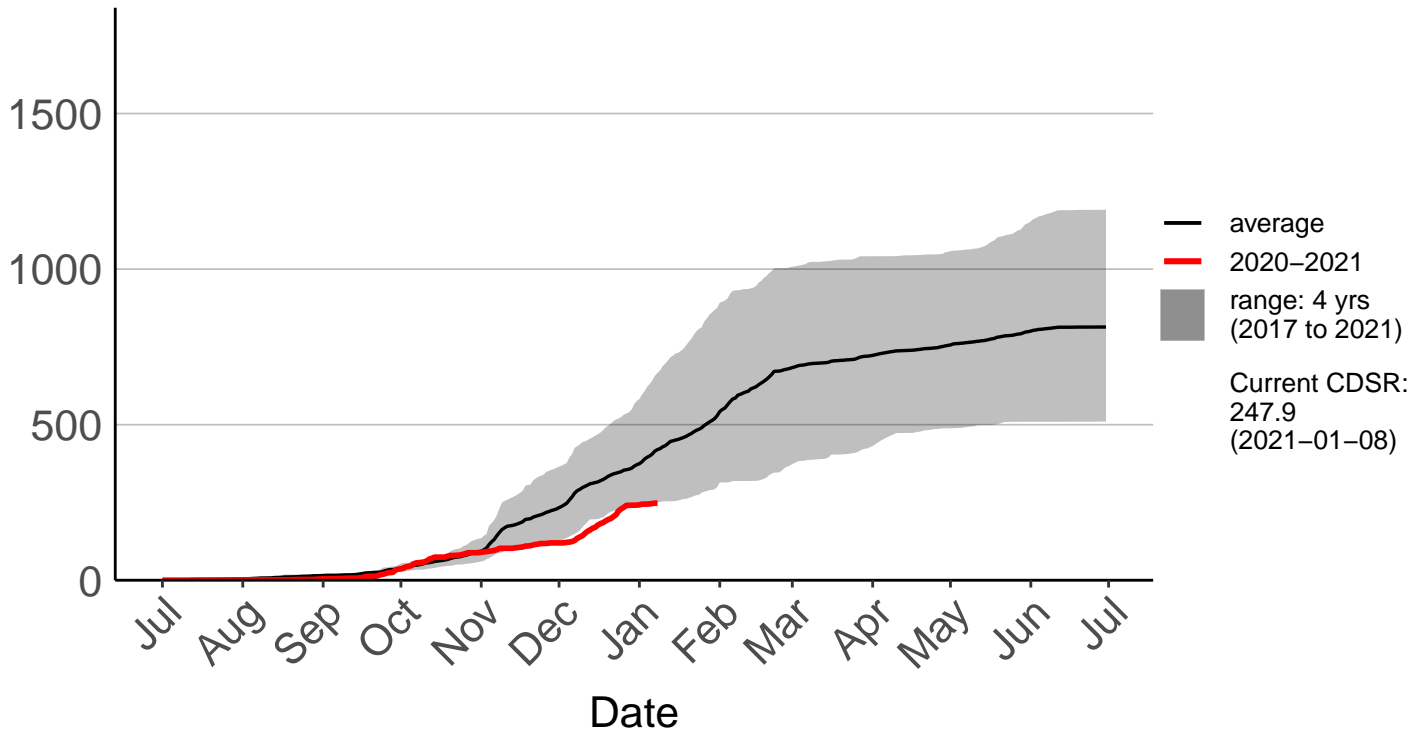

Fernside Raws

Cumulative Daily Severity Rating

Gisborne Raws

Cumulative Daily Severity Rating

Gisborne SYNOP

Cumulative Daily Severity Rating

Hicks Bay SYNOP

Cumulative Daily Severity Rating

Matawai Raws

Cumulative Daily Severity Rating

Poroporo Raws

Cumulative Daily Severity Rating

Pouawa Raws

Cumulative Daily Severity Rating

Raparapaririki Raws

Cumulative Daily Severity Rating

Wharekahika Raws

Cumulative Daily Severity Rating

— average
— 2020-2021
■ range: 3 yrs (2018 to 2021)
Current CDSR: 111 (2021-01-08)

Date

Wharekopae Raws

Cumulative Daily Severity Rating