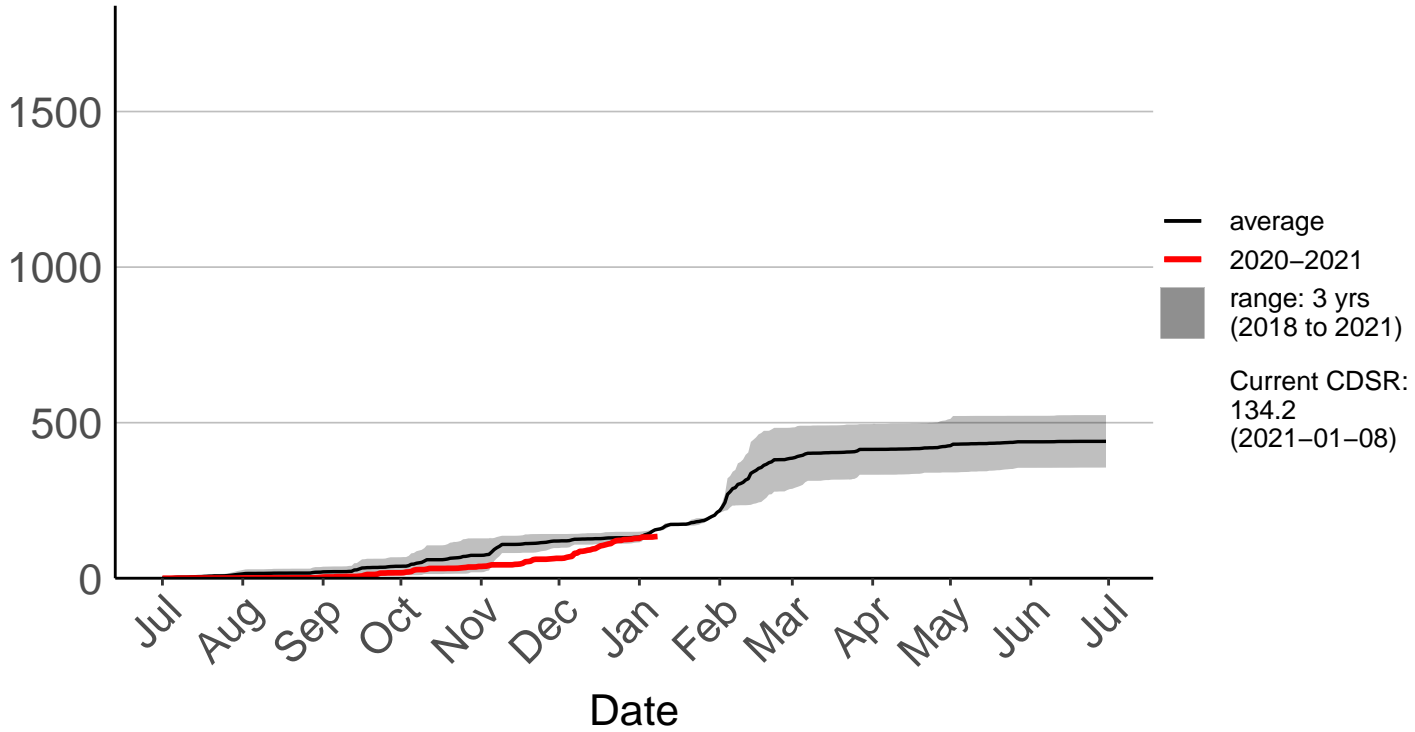

Fernside Raws

Cumulative Daily Severity Rating

Gisborne Raws

Cumulative Daily Severity Rating

Gisborne SYNOP

Cumulative Daily Severity Rating

Hicks Bay SYNOP

Cumulative Daily Severity Rating

Matawai Raws

Cumulative Daily Severity Rating

Poroporo Raws

Cumulative Daily Severity Rating

Pouawa Raws

Cumulative Daily Severity Rating

Raparapaririki Raws

Cumulative Daily Severity Rating

Wharekahika Raws

Cumulative Daily Severity Rating

— average
— 2020-2021
■ range: 3 yrs (2018 to 2021)
Current CDSR: 111 (2021-01-08)

Date

Wharekopae Raws

Cumulative Daily Severity Rating