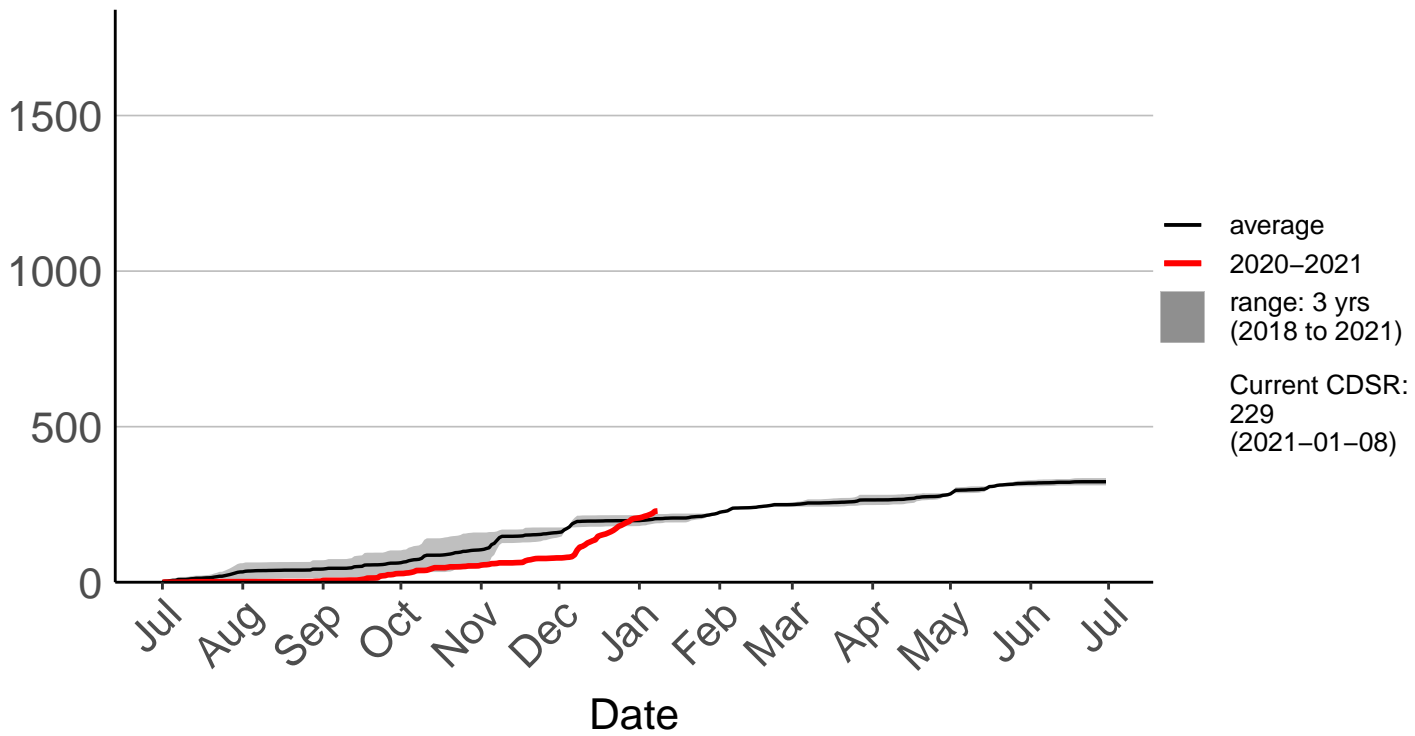

Fernside Raws

Cumulative Daily Severity Rating

Gisborne Raws

Cumulative Daily Severity Rating

Gisborne SYNOP

Cumulative Daily Severity Rating

Hicks Bay SYNOP

Cumulative Daily Severity Rating

Matawai Raws

Cumulative Daily Severity Rating

Poroporo Raws

Cumulative Daily Severity Rating

Pouawa Raws

Cumulative Daily Severity Rating

Raparapaririki Raws

Cumulative Daily Severity Rating

Wharekahika Raws

Cumulative Daily Severity Rating

— average
— 2020-2021
■ range: 3 yrs (2018 to 2021)
Current CDSR: 111 (2021-01-08)

Date

Wharekopae Raws

Cumulative Daily Severity Rating