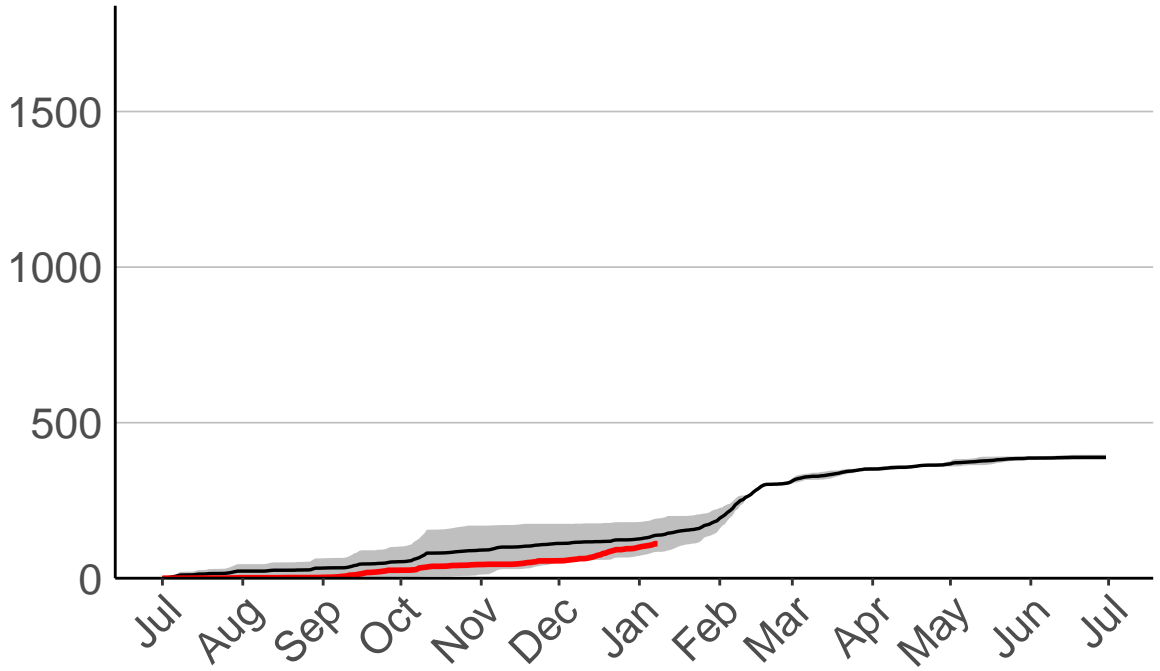

Matawai Raws

Cumulative Daily Severity Rating

Poroporo Raws

Cumulative Daily Severity Rating

Pouawa Raws

Cumulative Daily Severity Rating

Raparapaririki Raws

Cumulative Daily Severity Rating

Wharekahika Raws

Cumulative Daily Severity Rating

— average
— 2020-2021
■ range: 3 yrs (2018 to 2021)
Current CDSR: 111 (2021-01-08)

Date

Wharekopae Raws

Cumulative Daily Severity Rating