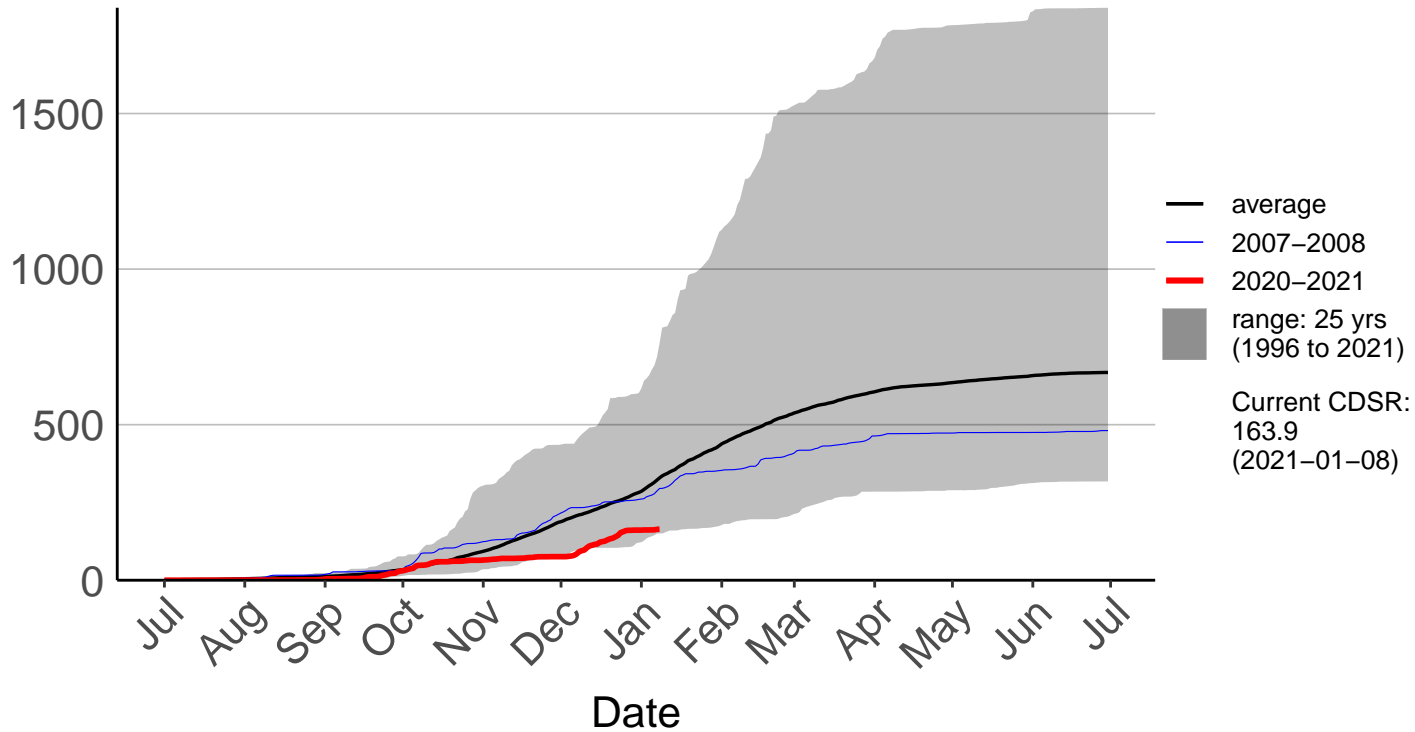

Fernside Raws

Cumulative Daily Severity Rating

Gisborne Raws

Cumulative Daily Severity Rating

Gisborne SYNOP

Cumulative Daily Severity Rating

Hicks Bay SYNOP

Cumulative Daily Severity Rating

Matawai Raws

Cumulative Daily Severity Rating

Poroporo Raws

Cumulative Daily Severity Rating

Pouawa Raws

Cumulative Daily Severity Rating

Raparapaririki Raws

Cumulative Daily Severity Rating

Wharekahika Raws

Cumulative Daily Severity Rating

— average
— 2020-2021
■ range: 3 yrs (2018 to 2021)
Current CDSR: 111 (2021-01-08)

Date

Wharekopae Raws

Cumulative Daily Severity Rating