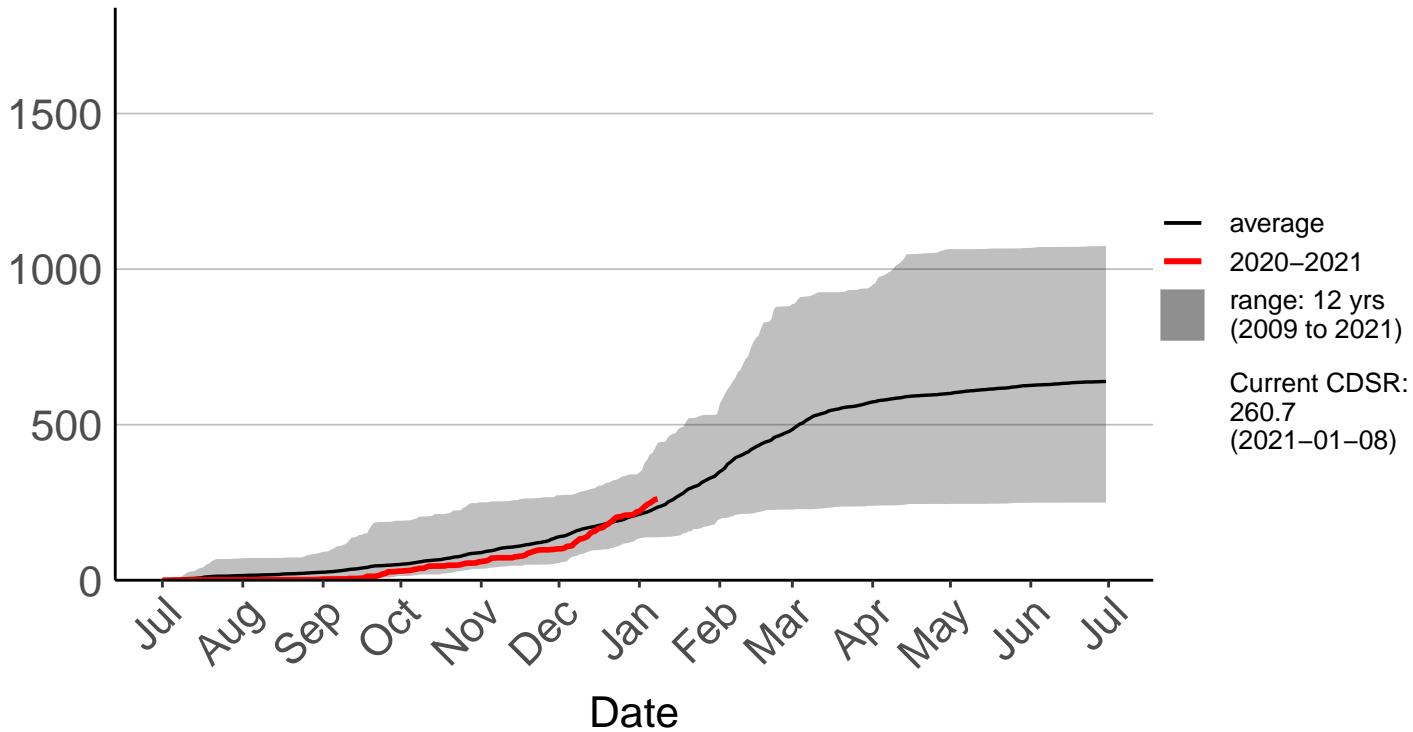

Fernside Raws

Cumulative Daily Severity Rating

Gisborne Raws

Cumulative Daily Severity Rating

Gisborne SYNOP

Cumulative Daily Severity Rating

Hicks Bay SYNOP

Cumulative Daily Severity Rating

Matawai Raws

Cumulative Daily Severity Rating

Poroporo Raws

Cumulative Daily Severity Rating

Pouawa Raws

Cumulative Daily Severity Rating

Raparapaririki Raws

Cumulative Daily Severity Rating

Wharekahika Raws

Cumulative Daily Severity Rating

— average
— 2020-2021
■ range: 3 yrs (2018 to 2021)
Current CDSR: 111 (2021-01-08)

Date

Wharekopae Raws

Cumulative Daily Severity Rating