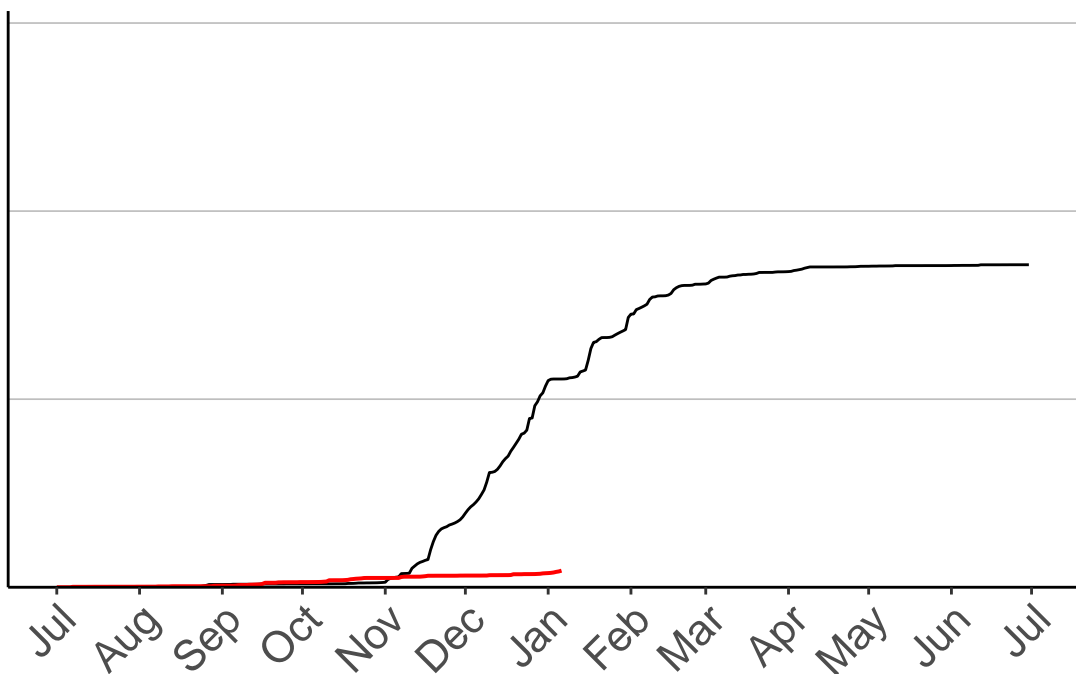

# Okato Raws

Cumulative Fire Severity Rating

600  
400  
200  
0

Jul Aug Sep Oct Nov Dec Jan Feb Mar Apr May Jun Jul

Date

- average
- 2004–2005
- 2018–2019
- range

Current CDSR:  
25.6  
(2019-01-06)

# Opunake Raws

Cumulative Fire Severity Rating

600  
400  
200  
0

Jul Aug Sep Oct Nov Dec Jan Feb Mar Apr May Jun Jul

Date

- average
- 2004–2005
- 2018–2019
- range

Current CDSR:  
17.7  
(2019-01-06)