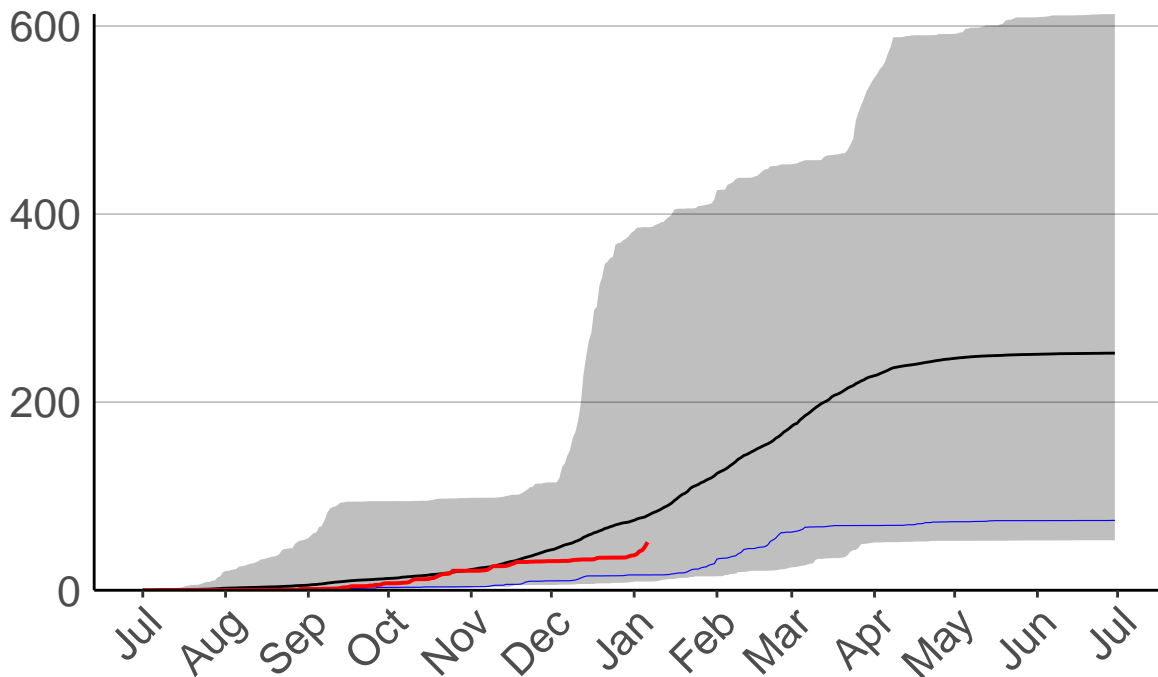

# Tikorangi Raws

Cumulative Fire Severity Rating

600  
400  
200  
0

Jul Aug Sep Oct Nov Dec Jan Feb Mar Apr May Jun Jul

Date

- average
- 2004–2005
- 2018–2019
- range

Current CDSR:  
14.9  
(2019-01-06)

# Waverly Raws

Cumulative Fire Severity Rating

- average
- 2004–2005
- 2018–2019
- range

Current CDSR:  
51.1  
(2019-01-06)

Date