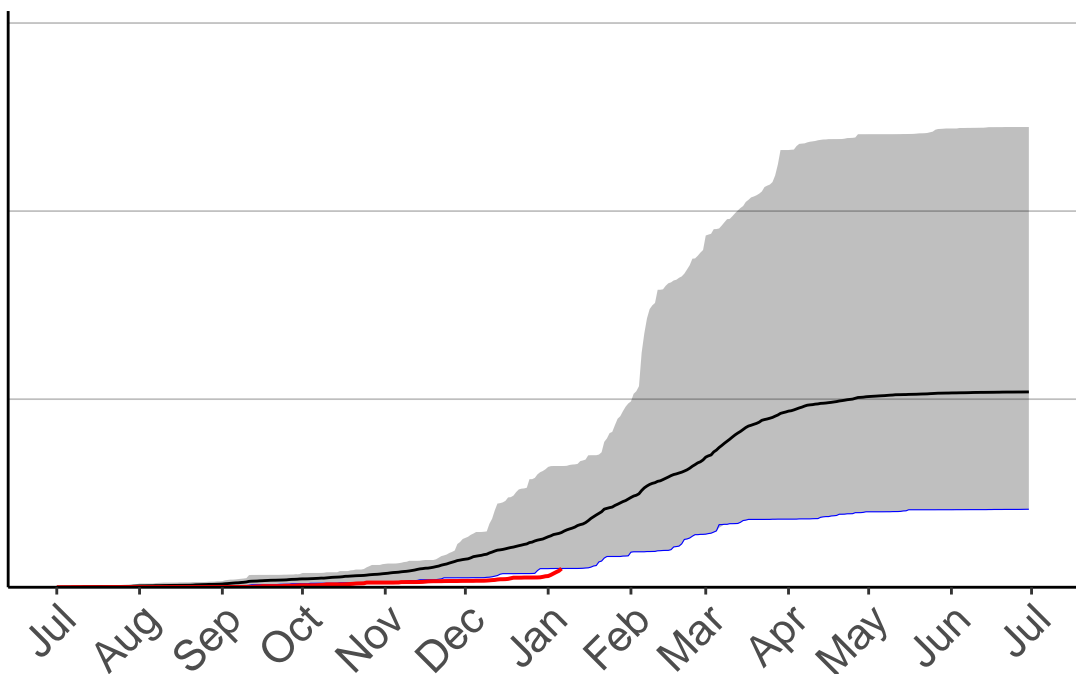

# Eltham Raws

Cumulative Fire Severity Rating

600  
400  
200  
0

Jul Aug Sep Oct Nov Dec Jan Feb Mar Apr May Jun Jul

Date

- average
- 2004–2005
- 2018–2019
- range

Current CDSR:  
33.2  
(2019-01-06)

# Hawera Aws

Cumulative Fire Severity Rating

600  
400  
200  
0

Jul Aug Sep Oct Nov Dec Jan Feb Mar Apr May Jun Jul

Date

- average
- 2004–2005
- 2018–2019
- range

Current CDSR:  
19.9  
(2019-01-06)

# Marco Raws

Cumulative Fire Severity Rating

600  
400  
200  
0

Jul Aug Sep Oct Nov Dec Jan Feb Mar Apr May Jun Jul

Date

- average
- 2004–2005
- 2018–2019
- range

Current CDSR:  
13.4  
(2019-01-06)