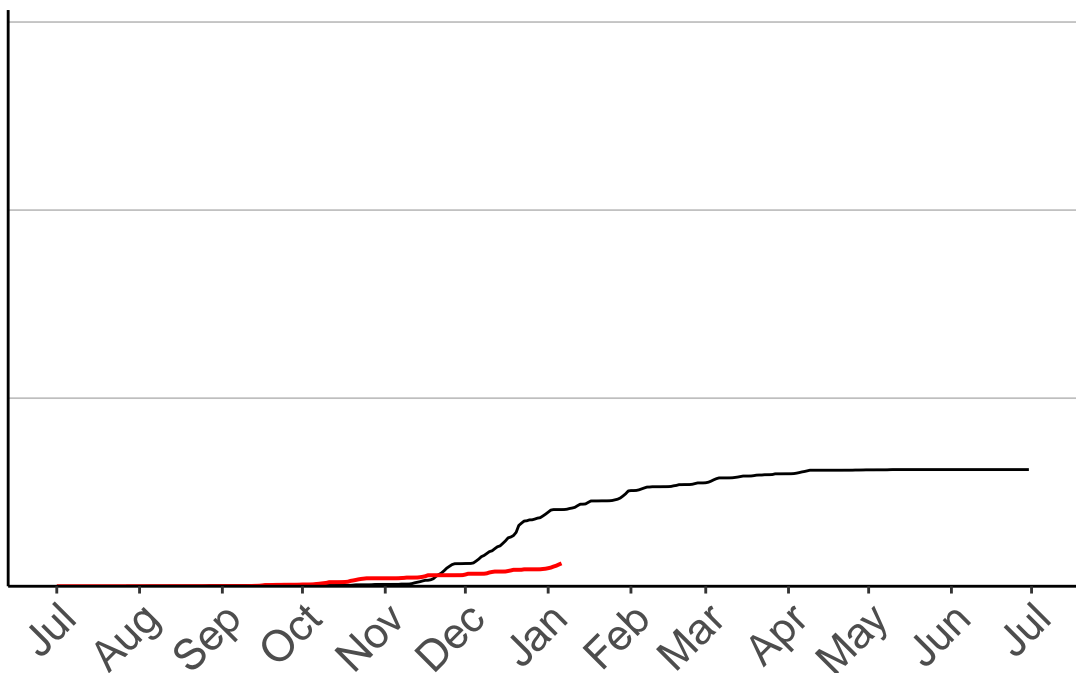

# Ngamatapouri Raws

Cumulative Fire Severity Rating

600  
400  
200  
0

Jul Aug Sep Oct Nov Dec Jan Feb Mar Apr May Jun Jul

Date

- average
- 2004–2005
- 2018–2019
- range

Current CDSR:  
24.3  
(2019-01-06)

# Okato Raws

Cumulative Fire Severity Rating

600  
400  
200  
0

Jul Aug Sep Oct Nov Dec Jan Feb Mar Apr May Jun Jul

Date

- average
- 2004–2005
- 2018–2019
- range

Current CDSR:  
25.6  
(2019-01-06)