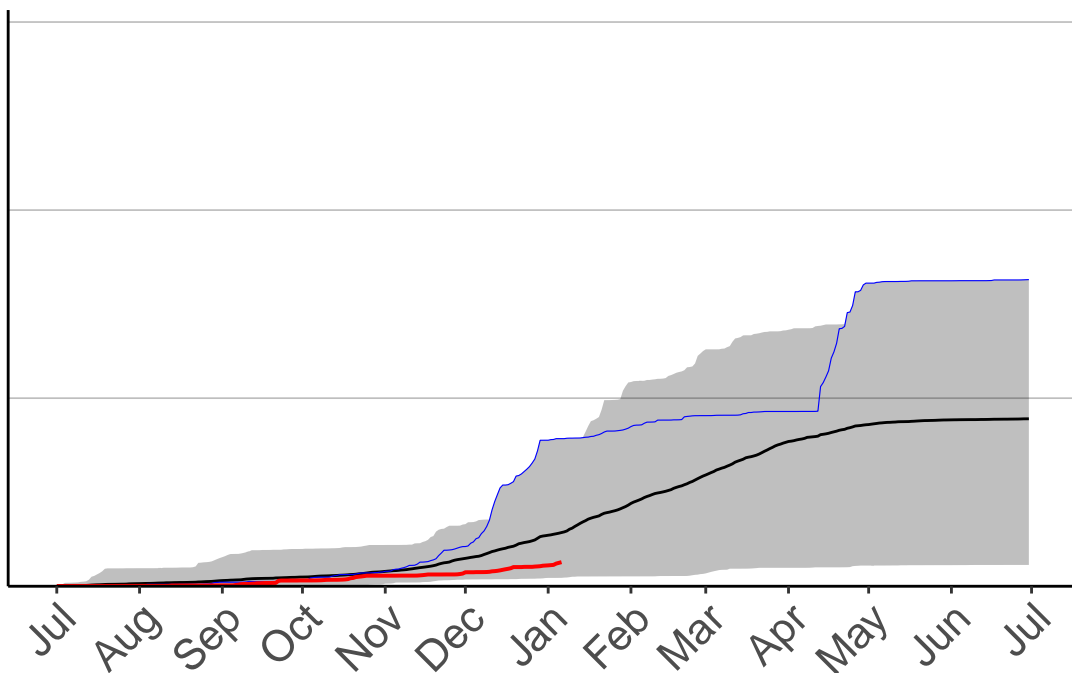

# Ngamatapouri Raws

Cumulative Fire Severity Rating

600  
400  
200  
0

Jul Aug Sep Oct Nov Dec Jan Feb Mar Apr May Jun Jul

Date

- average
- 2004–2005
- 2018–2019
- range

Current CDSR:  
24.3  
(2019-01-06)

# Okato Raws

Cumulative Fire Severity Rating

600  
400  
200  
0

Jul Aug Sep Oct Nov Dec Jan Feb Mar Apr May Jun Jul

Date

- average
- 2004–2005
- 2018–2019
- range

Current CDSR:  
25.6  
(2019-01-06)