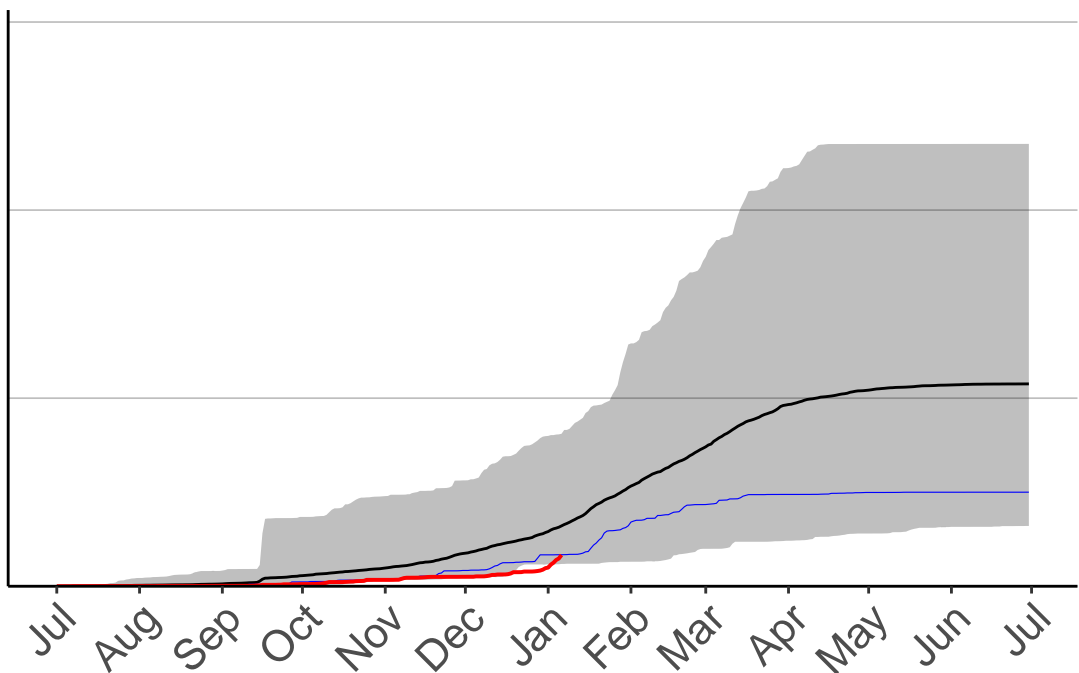

# Eltham Raws

Cumulative Fire Severity Rating

600  
400  
200  
0

Jul Aug Sep Oct Nov Dec Jan Feb Mar Apr May Jun Jul

Date

- average
- 2004–2005
- 2018–2019
- range

Current CDSR:  
33.2  
(2019-01-06)

# Hawera Aws

Cumulative Fire Severity Rating

600  
400  
200  
0

Jul Aug Sep Oct Nov Dec Jan Feb Mar Apr May Jun Jul

Date

- average
- 2004–2005
- 2018–2019
- range

Current CDSR:  
19.9  
(2019-01-06)

# Marco Raws

Cumulative Fire Severity Rating

600  
400  
200  
0

Jul Aug Sep Oct Nov Dec Jan Feb Mar Apr May Jun Jul

Date

- average
- 2004–2005
- 2018–2019
- range

Current CDSR:  
13.4  
(2019-01-06)