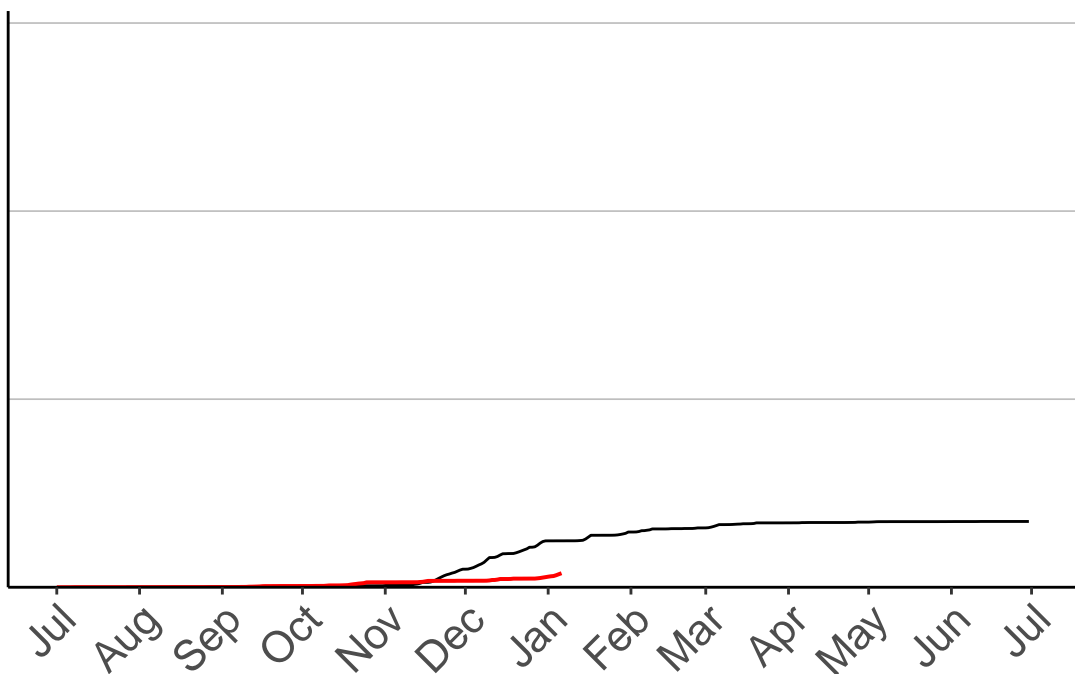

# Tikorangi Raws

Cumulative Fire Severity Rating

600  
400  
200  
0

Jul Aug Sep Oct Nov Dec Jan Feb Mar Apr May Jun Jul

Date

- average
- 2004–2005
- 2018–2019
- range

Current CDSR:  
14.9  
(2019-01-06)