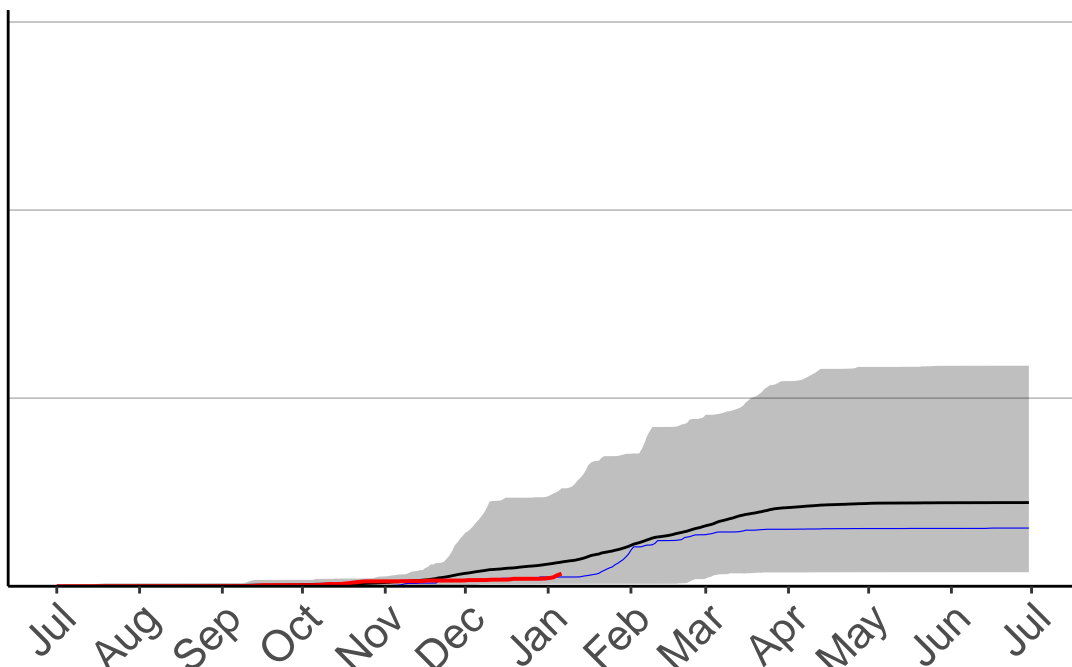

# Hawera Aws

Cumulative Fire Severity Rating

600  
400  
200  
0

Jul Aug Sep Oct Nov Dec Jan Feb Mar Apr May Jun Jul

Date

- average
- 2004–2005
- 2018–2019
- range

Current CDSR:  
19.9  
(2019-01-06)

# Marco Raws

Cumulative Fire Severity Rating

600  
400  
200  
0

Jul Aug Sep Oct Nov Dec Jan Feb Mar Apr May Jun Jul

Date

- average
- 2004–2005
- 2018–2019
- range

Current CDSR:  
13.4  
(2019-01-06)