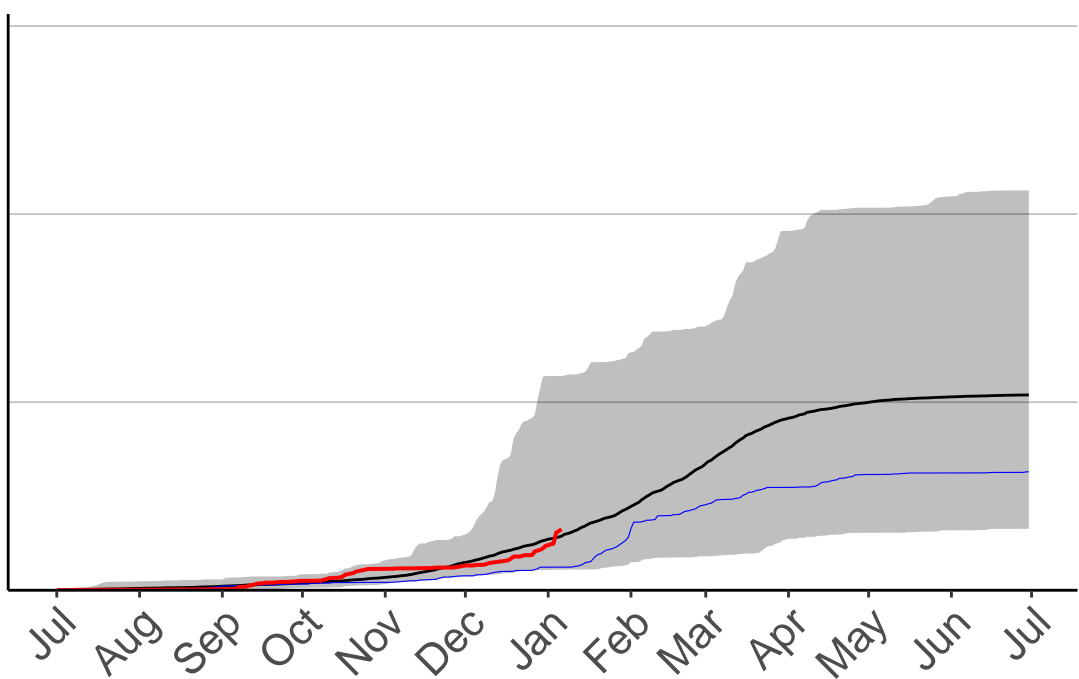

# Marco Raws

Cumulative Fire Severity Rating

600  
400  
200  
0

Jul Aug Sep Oct Nov Dec Jan Feb Mar Apr May Jun Jul

Date

- average
- 2004–2005
- 2018–2019
- range

Current CDSR:  
13.4  
(2019-01-06)

# New Plymouth SYNOP

Cumulative Fire Severity Rating

600  
400  
200  
0

Jul Aug Sep Oct Nov Dec Jan Feb Mar Apr May Jun Jul

Date

- average
- 2004–2005
- 2018–2019
- range

Current CDSR:  
64.9  
(2019-01-06)

# Ngamatapouri Raws

Cumulative Fire Severity Rating

600  
400  
200  
0

Jul Aug Sep Oct Nov Dec Jan Feb Mar Apr May Jun Jul

Date

- average
- 2004–2005
- 2018–2019
- range

Current CDSR:  
24.3  
(2019-01-06)