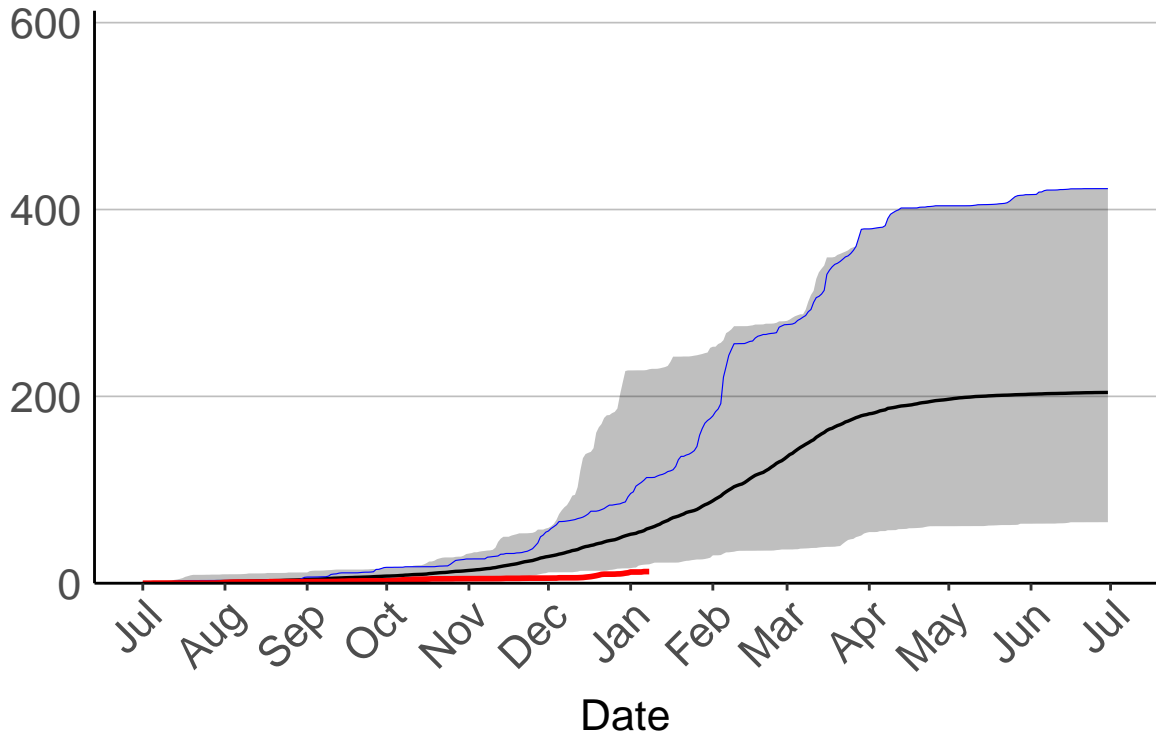

Eltham Raws

Cumulative Daily Severity Rating

— average
— 2007-2008
— 2020-2021
■ range: 21 yrs (2000 to 2021)

Current CDSR:
24.3
(2021-01-08)

Hawera Aws

Cumulative Daily Severity Rating

600
400
200
0

Jul Aug Sep Oct Nov Dec Jan Feb Mar Apr May Jun Jul

Date

- average
 - 2007–2008
 - 2020–2021
 - range: 17 yrs (2004 to 2021)
- Current CDSR:
14.7
(2021-01-08)

Marco Raws

Cumulative Daily Severity Rating

New Plymouth SYNOP

Cumulative Daily Severity Rating

— average
— 2007-2008
— 2020-2021
■ range: 25 yrs (1996 to 2021)

Current CDSR: 12.5 (2021-01-08)

Ngamatapouri Raws

Cumulative Daily Severity Rating

— average
— 2020–2021
■ range: 4 yrs (2017 to 2021)
Current CDSR: 17.3 (2021-01-08)

Date

Okato Raws

Cumulative Daily Severity Rating

Date

- average
 - 2020–2021
 - range: 4 yrs (2017 to 2021)
- Current CDSR:
33.7
(2021-01-08)

Tikorangi Raws

Cumulative Daily Severity Rating

— average
— 2020–2021
■ range: 4 yrs (2017 to 2021)
Current CDSR: 12.7 (2021-01-08)