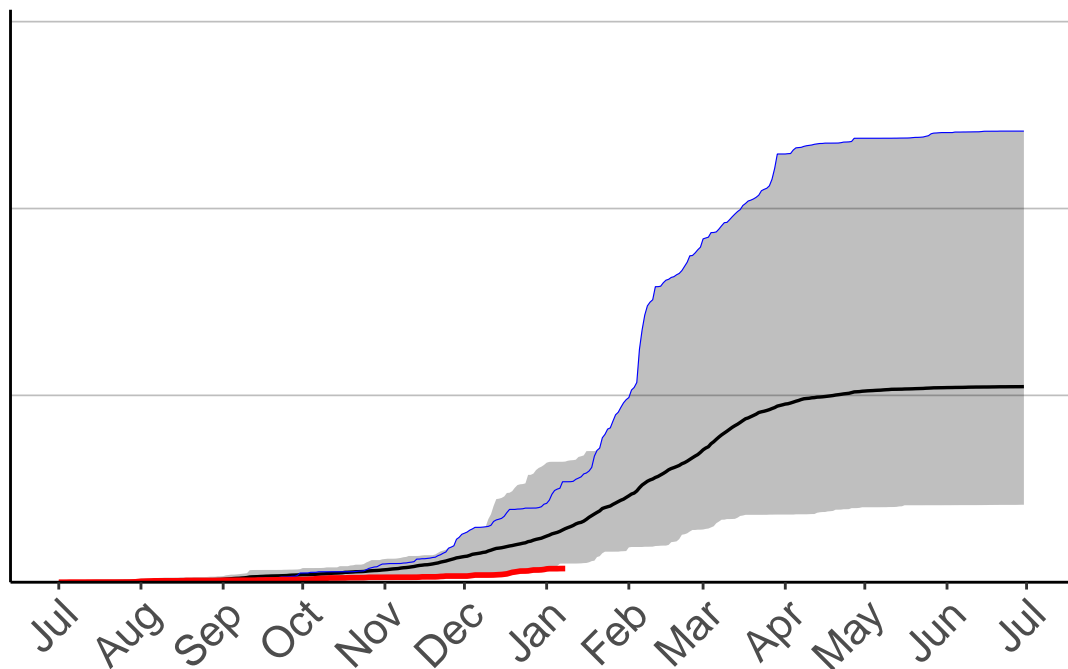

Eltham Raws

Cumulative Daily Severity Rating

— average
— 2007-2008
— 2020-2021
■ range: 21 yrs (2000 to 2021)

Current CDSR:
24.3
(2021-01-08)

Hawera Aws

Cumulative Daily Severity Rating

600
400
200
0

Jul Aug Sep Oct Nov Dec Jan Feb Mar Apr May Jun Jul

Date

- average
 - 2007–2008
 - 2020–2021
 - range: 17 yrs (2004 to 2021)
- Current CDSR:
14.7
(2021-01-08)

Marco Raws

Cumulative Daily Severity Rating

New Plymouth SYNOP

Cumulative Daily Severity Rating

— average
— 2007-2008
— 2020-2021
■ range: 25 yrs (1996 to 2021)

Current CDSR: 12.5 (2021-01-08)

Ngamatapouri Raws

Cumulative Daily Severity Rating

— average
— 2020–2021
■ range: 4 yrs (2017 to 2021)
Current CDSR: 17.3 (2021-01-08)

Date

Okato Raws

Cumulative Daily Severity Rating

Date

- average
 - 2020–2021
 - range: 4 yrs (2017 to 2021)
- Current CDSR:
33.7
(2021-01-08)

Tikorangi Raws

Cumulative Daily Severity Rating

— average
— 2020–2021
■ range: 4 yrs (2017 to 2021)
Current CDSR: 12.7 (2021-01-08)