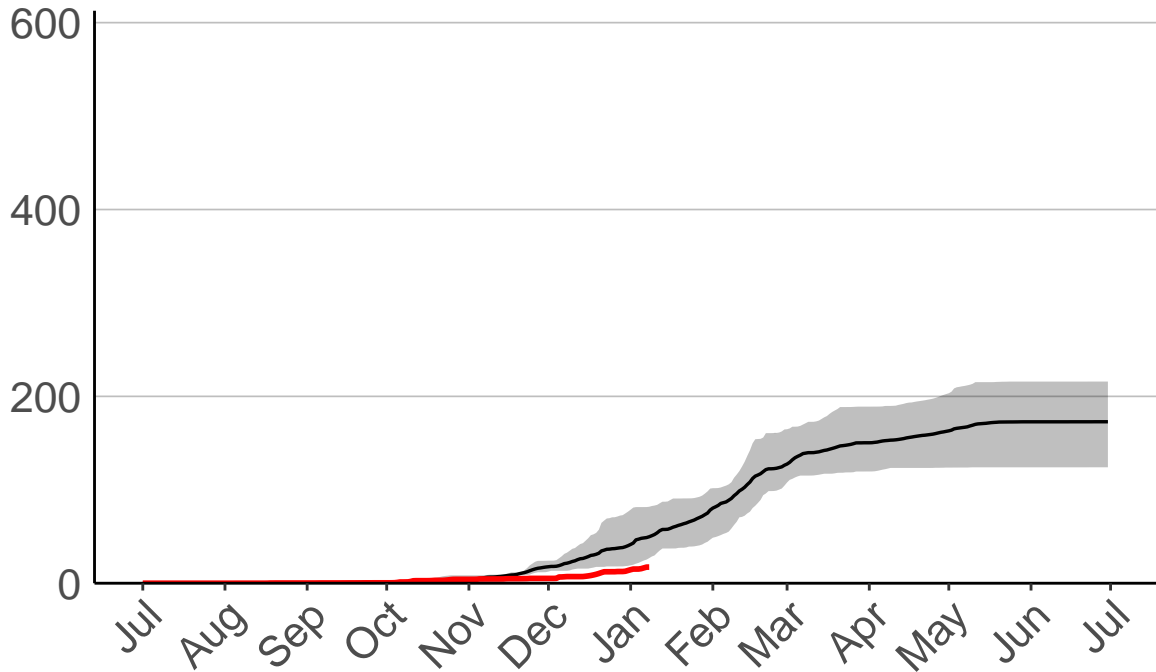

Eltham Raws

Cumulative Daily Severity Rating

— average
— 2007-2008
— 2020-2021
■ range: 21 yrs (2000 to 2021)

Current CDSR:
24.3
(2021-01-08)

Hawera Aws

Cumulative Daily Severity Rating

600
400
200
0

Jul Aug Sep Oct Nov Dec Jan Feb Mar Apr May Jun Jul

Date

- average
 - 2007–2008
 - 2020–2021
 - range: 17 yrs (2004 to 2021)
- Current CDSR:
14.7
(2021-01-08)

Marco Raws

Cumulative Daily Severity Rating

New Plymouth SYNOP

Cumulative Daily Severity Rating

— average
— 2007-2008
— 2020-2021
■ range: 25 yrs (1996 to 2021)

Current CDSR: 12.5 (2021-01-08)

Ngamatapouri Raws

Cumulative Daily Severity Rating

— average
— 2020–2021
■ range: 4 yrs (2017 to 2021)
Current CDSR: 17.3 (2021-01-08)

Date

Okato Raws

Cumulative Daily Severity Rating

Date

- average
 - 2020–2021
 - range: 4 yrs (2017 to 2021)
- Current CDSR:
33.7
(2021-01-08)

Tikorangi Raws

Cumulative Daily Severity Rating

— average
— 2020–2021
■ range: 4 yrs (2017 to 2021)
Current CDSR: 12.7 (2021-01-08)