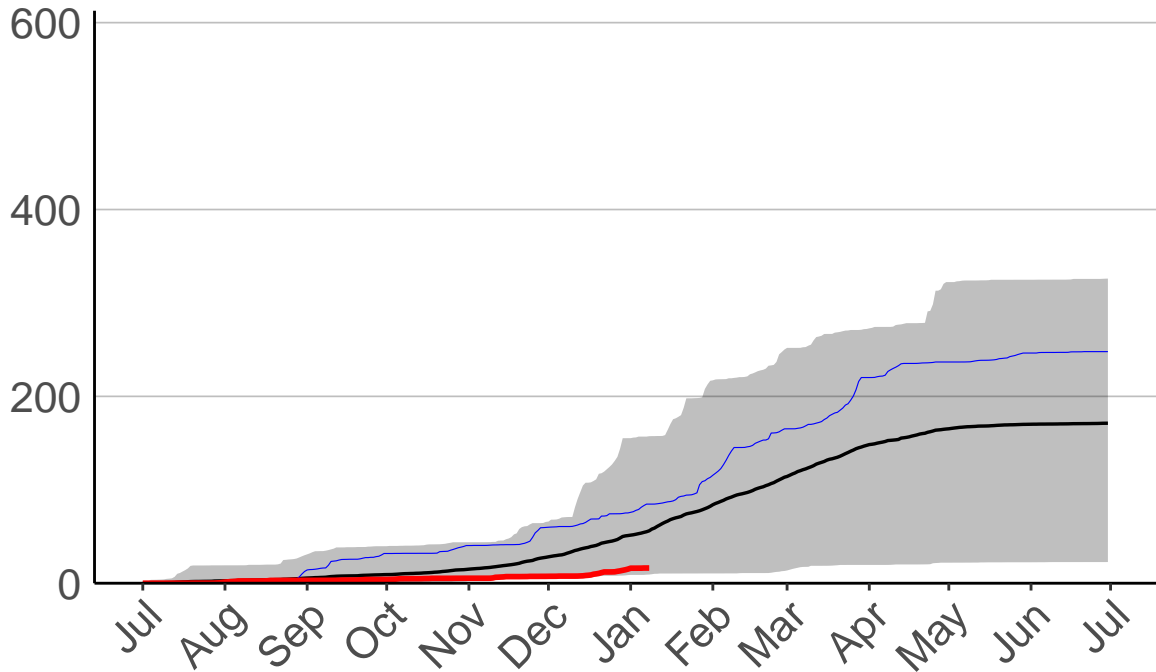

Date

- average
 - 2007–2008
 - 2020–2021
 - range: 17 yrs (2004 to 2021)
- Current CDSR:
14.7
(2021-01-08)

Marco Raws

Cumulative Daily Severity Rating

New Plymouth SYNOP

Cumulative Daily Severity Rating

— average
— 2007-2008
— 2020-2021
■ range: 25 yrs (1996 to 2021)

Current CDSR: 12.5 (2021-01-08)

Ngamatapouri Raws

Cumulative Daily Severity Rating

— average
— 2020–2021
■ range: 4 yrs (2017 to 2021)
Current CDSR: 17.3 (2021-01-08)

Date

Okato Raws

Cumulative Daily Severity Rating

— average
— 2007-2008
— 2020-2021
■ range: 25 yrs (1996 to 2021)

Current CDSR:
16.3
(2021-01-08)

Opunake Raws

Cumulative Daily Severity Rating

600
400
200
0

Jul Aug Sep Oct Nov Dec Jan Feb Mar Apr May Jun Jul

Date

- average
 - 2020–2021
 - range: 4 yrs (2017 to 2021)
- Current CDSR:
33.7
(2021-01-08)

Tikorangi Raws

Cumulative Daily Severity Rating

— average
— 2020–2021
■ range: 4 yrs (2017 to 2021)
Current CDSR: 12.7 (2021-01-08)