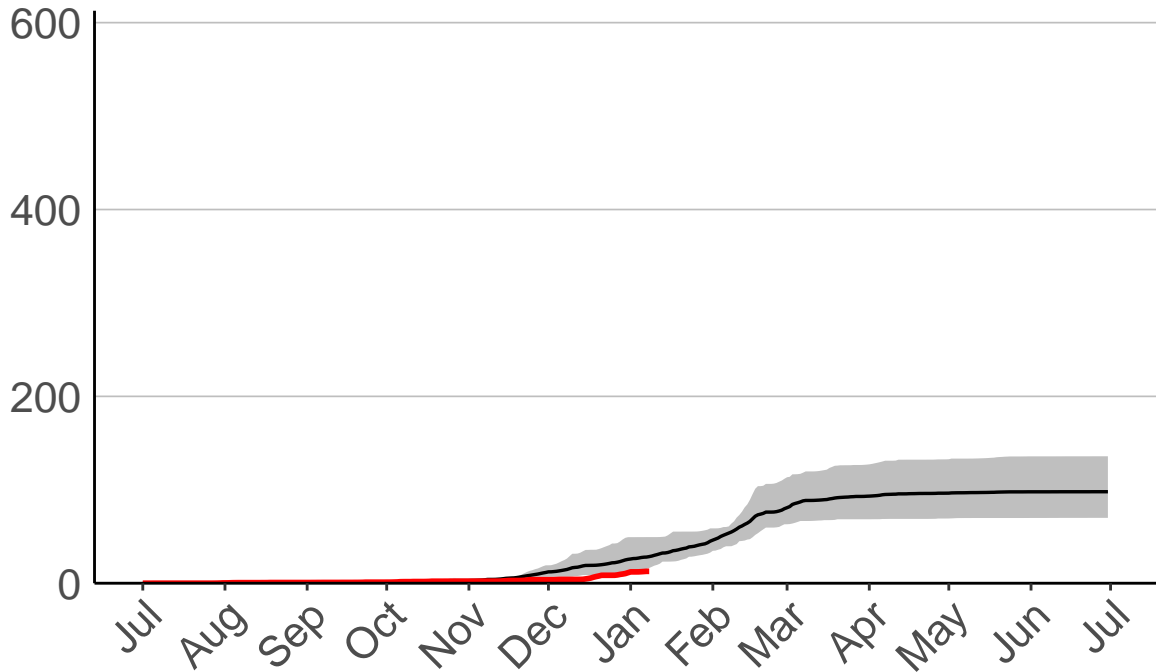

Current CDSR: 12.5 (2021-01-08)

Ngamatapouri Raws

Cumulative Daily Severity Rating

— average
— 2020–2021
■ range: 4 yrs (2017 to 2021)
Current CDSR: 17.3 (2021-01-08)

Date

Okato Raws

Cumulative Daily Severity Rating

— average
— 2007-2008
— 2020-2021
■ range: 25 yrs (1996 to 2021)

Current CDSR:
16.3
(2021-01-08)

Opunake Raws

Cumulative Daily Severity Rating

600
400
200
0

Jul Aug Sep Oct Nov Dec Jan Feb Mar Apr May Jun Jul

Date

- average
 - 2020–2021
 - range: 4 yrs (2017 to 2021)
- Current CDSR:
33.7
(2021-01-08)

Tikorangi Raws

Cumulative Daily Severity Rating

— average
— 2020–2021
■ range: 4 yrs (2017 to 2021)
Current CDSR: 12.7 (2021-01-08)

Date

Waverly Raws

Cumulative Daily Severity Rating

— average
— 2007-2008
— 2020-2021
■ range: 25 yrs (1996 to 2021)

Current CDSR:
47.8
(2021-01-08)

Whareroa Raws

Cumulative Daily Severity Rating

— average
— 2020-2021
■ range: 4 yrs (2017 to 2021)
Current CDSR: 32.6 (2021-01-08)