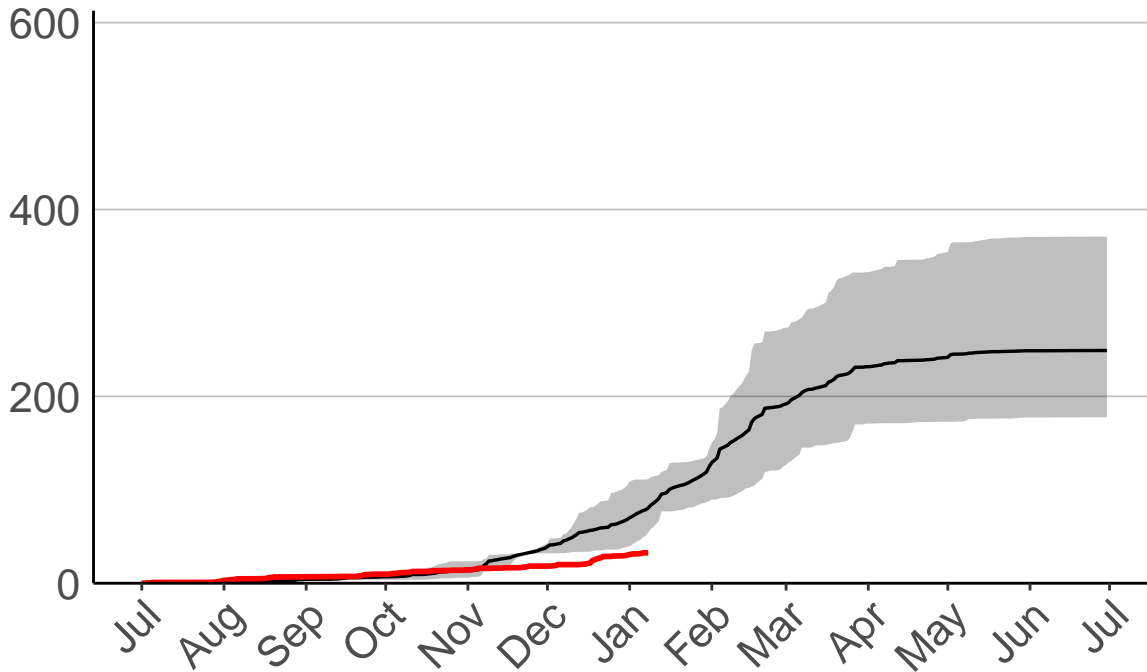

Date

- average
 - 2020–2021
 - range: 4 yrs (2017 to 2021)
- Current CDSR:
33.7
(2021-01-08)

Tikorangi Raws

Cumulative Daily Severity Rating

— average
— 2020–2021
■ range: 4 yrs (2017 to 2021)
Current CDSR: 12.7 (2021-01-08)

Date

Waverly Raws

Cumulative Daily Severity Rating

— average
— 2007-2008
— 2020-2021
■ range: 25 yrs (1996 to 2021)

Current CDSR:
47.8
(2021-01-08)

Whareroa Raws

Cumulative Daily Severity Rating

— average
— 2020-2021
■ range: 4 yrs (2017 to 2021)
Current CDSR: 32.6 (2021-01-08)

Date