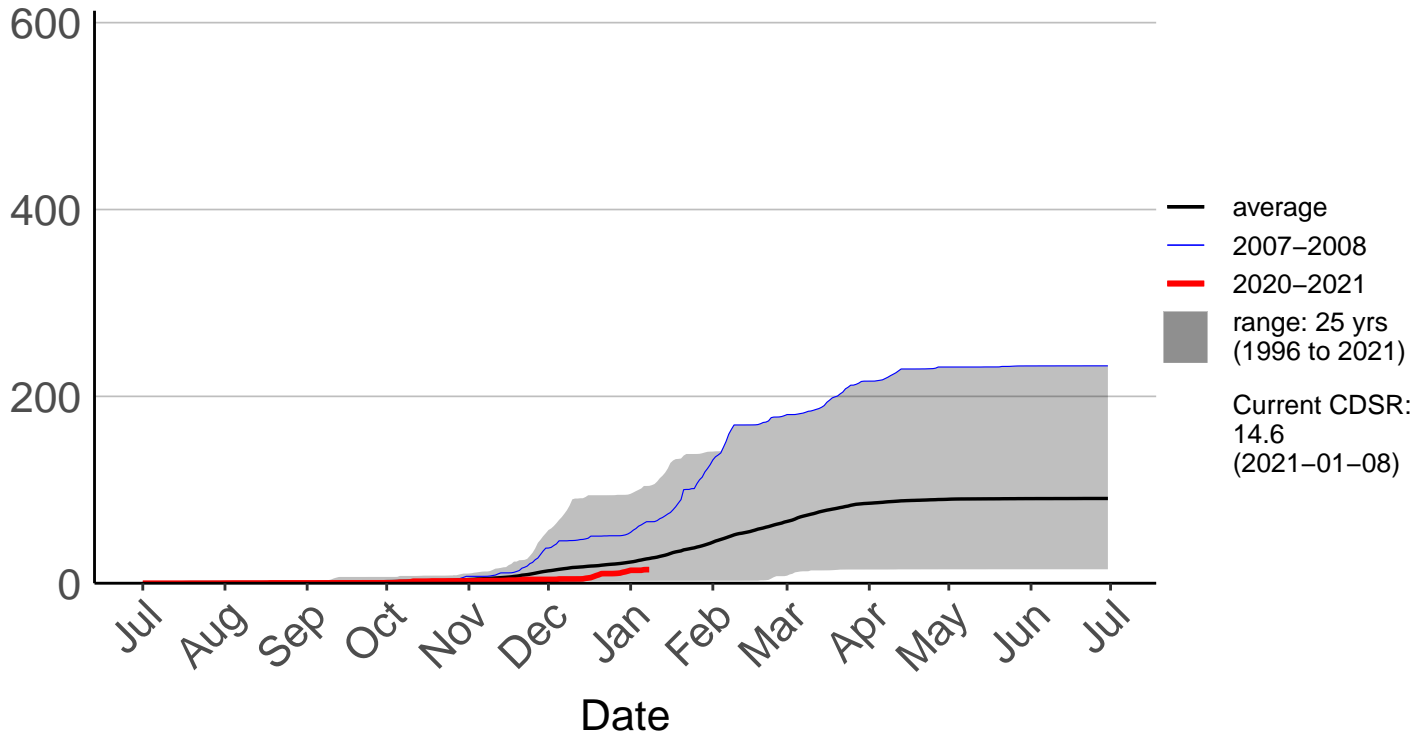

Eltham Raws

Cumulative Daily Severity Rating

— average
— 2007-2008
— 2020-2021
■ range: 21 yrs (2000 to 2021)

Current CDSR:
24.3
(2021-01-08)

Hawera Aws

Cumulative Daily Severity Rating

600
400
200
0

Jul Aug Sep Oct Nov Dec Jan Feb Mar Apr May Jun Jul

Date

- average
 - 2007–2008
 - 2020–2021
 - range: 17 yrs (2004 to 2021)
- Current CDSR:
14.7
(2021-01-08)

Marco Raws

Cumulative Daily Severity Rating

New Plymouth SYNOP

Cumulative Daily Severity Rating

— average
— 2007-2008
— 2020-2021
■ range: 25 yrs (1996 to 2021)

Current CDSR: 12.5 (2021-01-08)

Ngamatapouri Raws

Cumulative Daily Severity Rating

— average
— 2020–2021
■ range: 4 yrs (2017 to 2021)
Current CDSR: 17.3 (2021-01-08)

Date

Okato Raws

Cumulative Daily Severity Rating

Date

- average
 - 2020–2021
 - range: 4 yrs (2017 to 2021)
- Current CDSR:
33.7
(2021-01-08)

Tikorangi Raws

Cumulative Daily Severity Rating

— average
— 2020–2021
■ range: 4 yrs (2017 to 2021)
Current CDSR: 12.7 (2021-01-08)