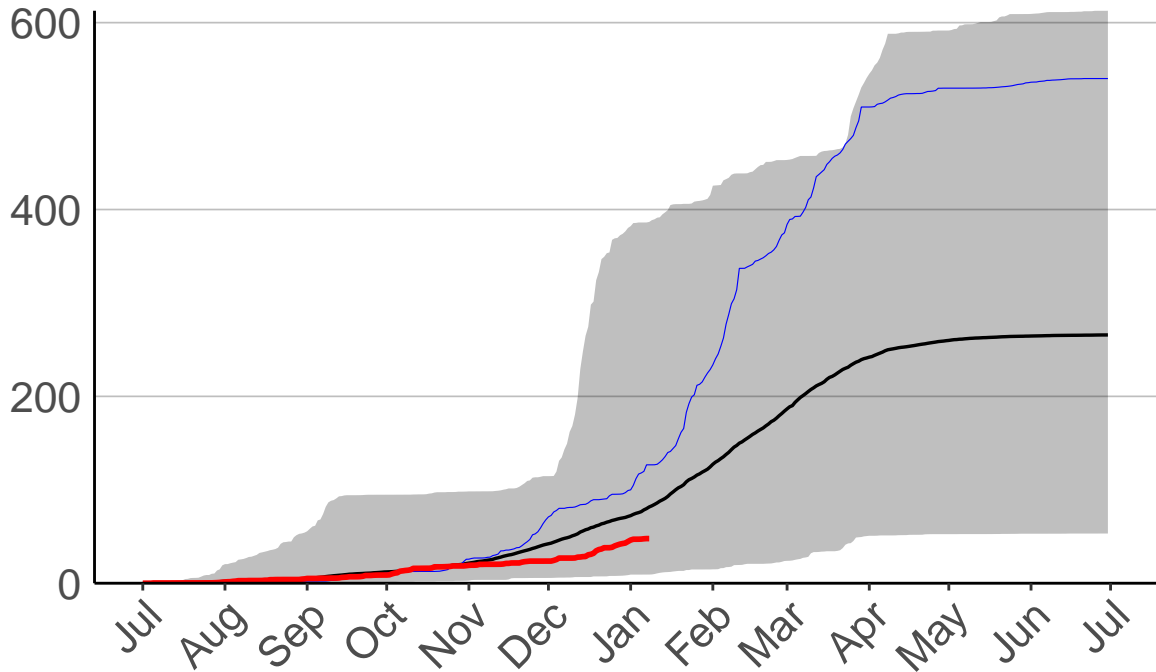

— average
— 2007-2008
— 2020-2021
■ range: 25 yrs (1996 to 2021)

Current CDSR:
16.3
(2021-01-08)

Opunake Raws

Cumulative Daily Severity Rating

600
400
200
0

Jul Aug Sep Oct Nov Dec Jan Feb Mar Apr May Jun Jul

Date

- average
 - 2020–2021
 - range: 4 yrs (2017 to 2021)
- Current CDSR:
33.7
(2021-01-08)

Tikorangi Raws

Cumulative Daily Severity Rating

— average
— 2020–2021
■ range: 4 yrs (2017 to 2021)
Current CDSR: 12.7 (2021-01-08)

Date

Waverly Raws

Cumulative Daily Severity Rating

— average
— 2007-2008
— 2020-2021
■ range: 25 yrs (1996 to 2021)

Current CDSR:
47.8
(2021-01-08)

Whareroa Raws

Cumulative Daily Severity Rating

— average
— 2020-2021
■ range: 4 yrs (2017 to 2021)
Current CDSR: 32.6 (2021-01-08)