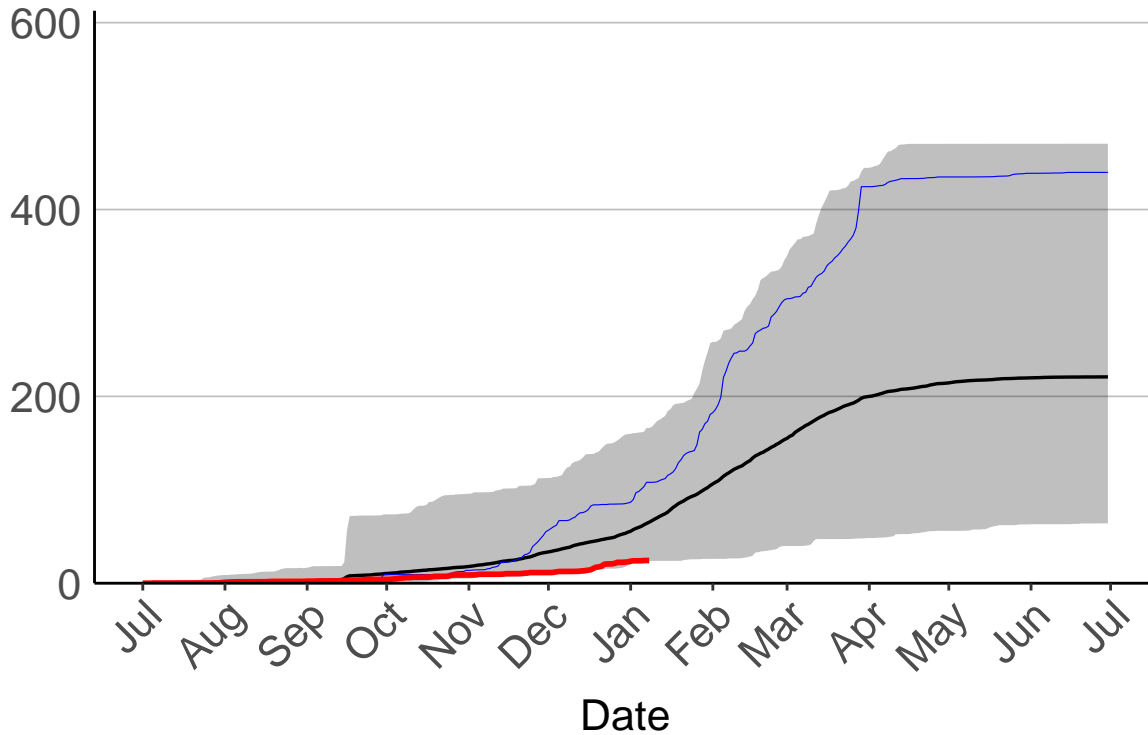

Eltham Raws

Cumulative Daily Severity Rating

— average
— 2007-2008
— 2020-2021
■ range: 21 yrs (2000 to 2021)

Current CDSR:
24.3
(2021-01-08)

Hawera Aws

Cumulative Daily Severity Rating

600
400
200
0

Jul Aug Sep Oct Nov Dec Jan Feb Mar Apr May Jun Jul

Date

- average
 - 2007–2008
 - 2020–2021
 - range: 17 yrs (2004 to 2021)
- Current CDSR:
14.7
(2021-01-08)

Marco Raws

Cumulative Daily Severity Rating

New Plymouth SYNOP

Cumulative Daily Severity Rating

— average
— 2007-2008
— 2020-2021
■ range: 25 yrs (1996 to 2021)

Current CDSR: 12.5 (2021-01-08)

Ngamatapouri Raws

Cumulative Daily Severity Rating

— average
— 2020–2021
■ range: 4 yrs (2017 to 2021)
Current CDSR: 17.3 (2021-01-08)

Date

Okato Raws

Cumulative Daily Severity Rating

Date

- average
 - 2020–2021
 - range: 4 yrs (2017 to 2021)
- Current CDSR:
33.7
(2021-01-08)

Tikorangi Raws

Cumulative Daily Severity Rating

— average
— 2020–2021
■ range: 4 yrs (2017 to 2021)
Current CDSR: 12.7 (2021-01-08)