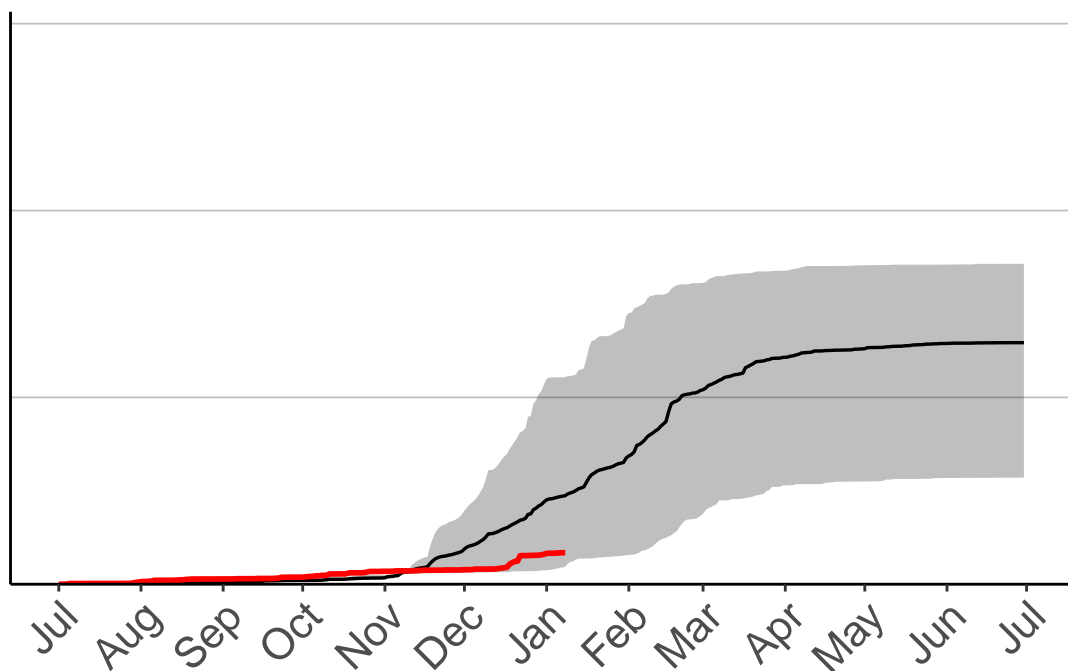

Current CDSR: 12.5 (2021-01-08)

Ngamatapouri Raws

Cumulative Daily Severity Rating

— average
— 2020–2021
■ range: 4 yrs (2017 to 2021)
Current CDSR: 17.3 (2021-01-08)

Date

Okato Raws

Cumulative Daily Severity Rating

— average
— 2007-2008
— 2020-2021
■ range: 25 yrs (1996 to 2021)

Current CDSR:
16.3
(2021-01-08)

Opunake Raws

Cumulative Daily Severity Rating

600
400
200
0

Jul Aug Sep Oct Nov Dec Jan Feb Mar Apr May Jun Jul

Date

- average
 - 2020–2021
 - range: 4 yrs (2017 to 2021)
- Current CDSR:
33.7
(2021-01-08)

Tikorangi Raws

Cumulative Daily Severity Rating

— average
— 2020–2021
■ range: 4 yrs (2017 to 2021)
Current CDSR: 12.7 (2021-01-08)

Date

Waverly Raws

Cumulative Daily Severity Rating

— average
— 2007-2008
— 2020-2021
■ range: 25 yrs (1996 to 2021)

Current CDSR:
47.8
(2021-01-08)

Whareroa Raws

Cumulative Daily Severity Rating

— average
— 2020-2021
■ range: 4 yrs (2017 to 2021)
Current CDSR: 32.6 (2021-01-08)