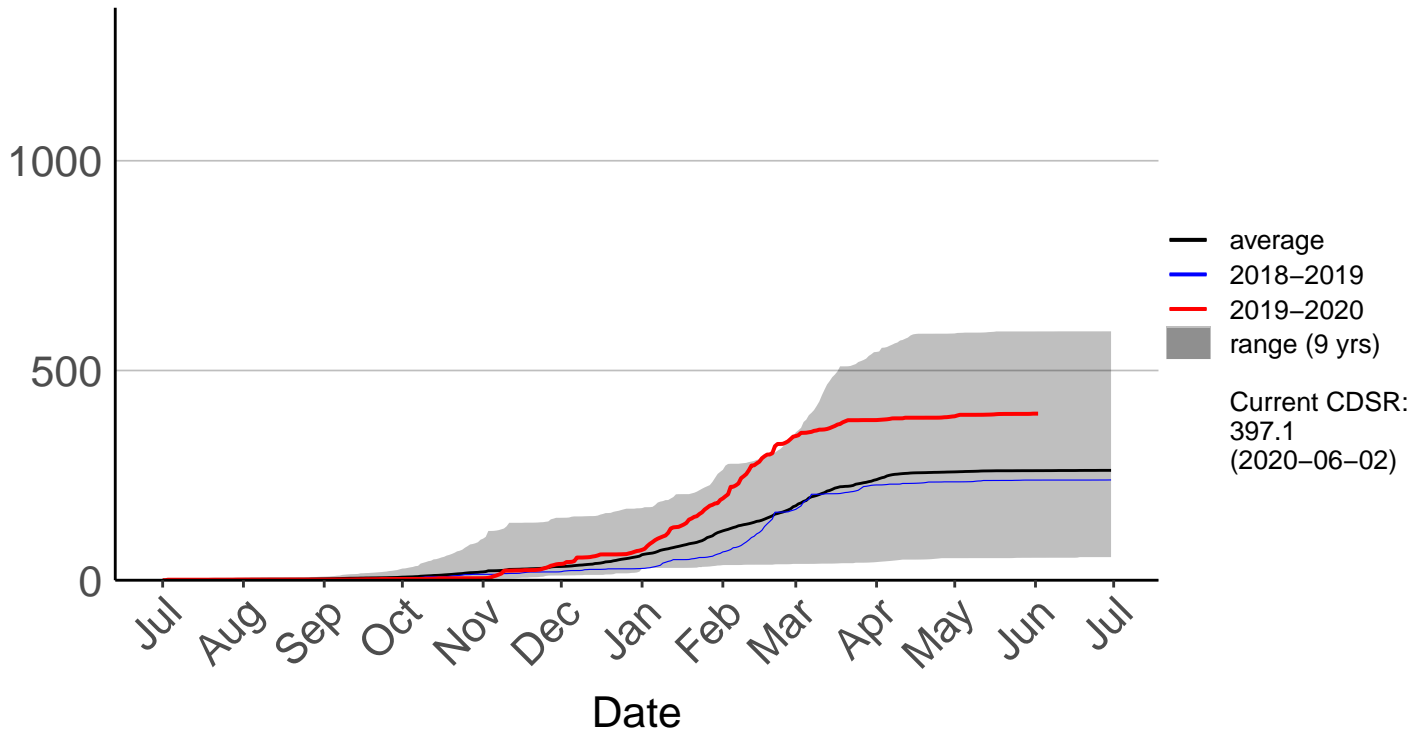

Whangaehu Raws (Jul 2011 to Jun 2020)

Cumulative Fire Severity Rating