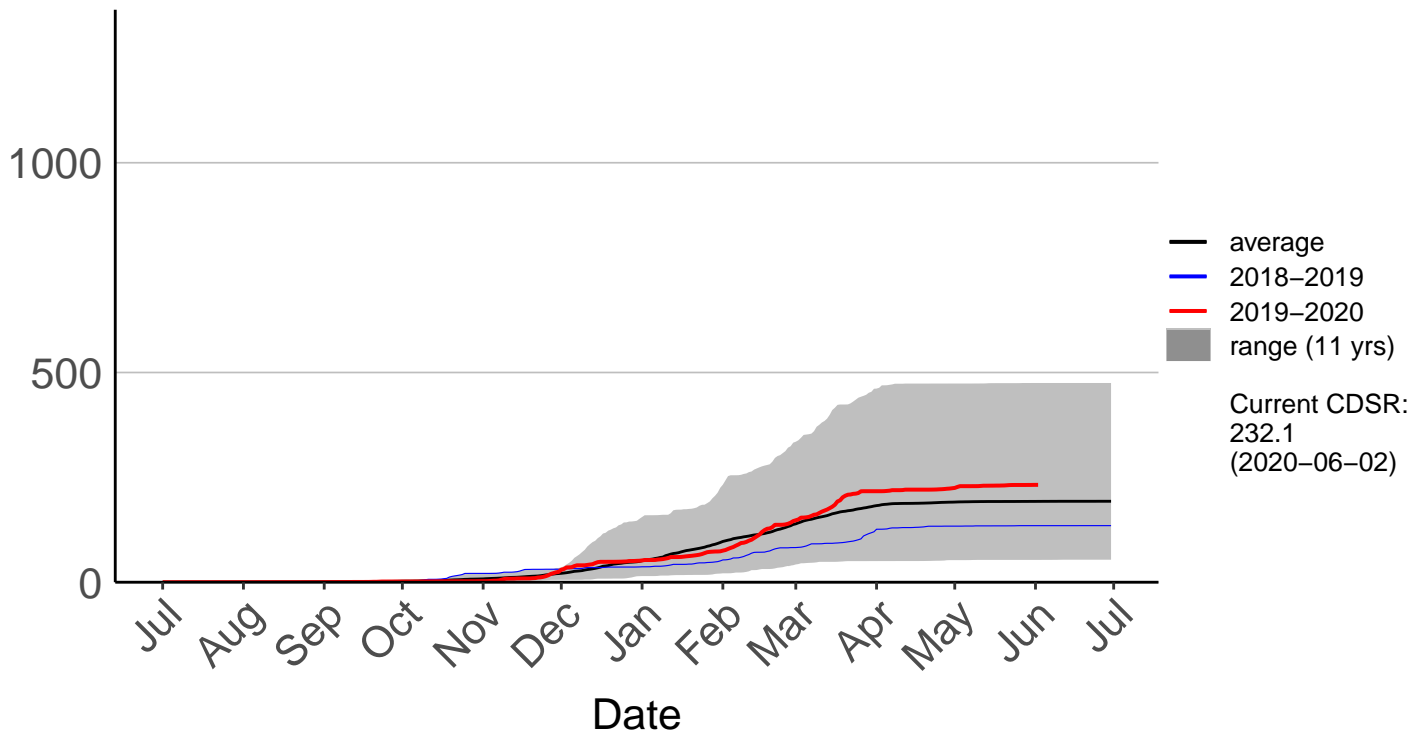

Pahiatua Ews (Jun 2010 to Jun 2020)

Cumulative Fire Severity Rating