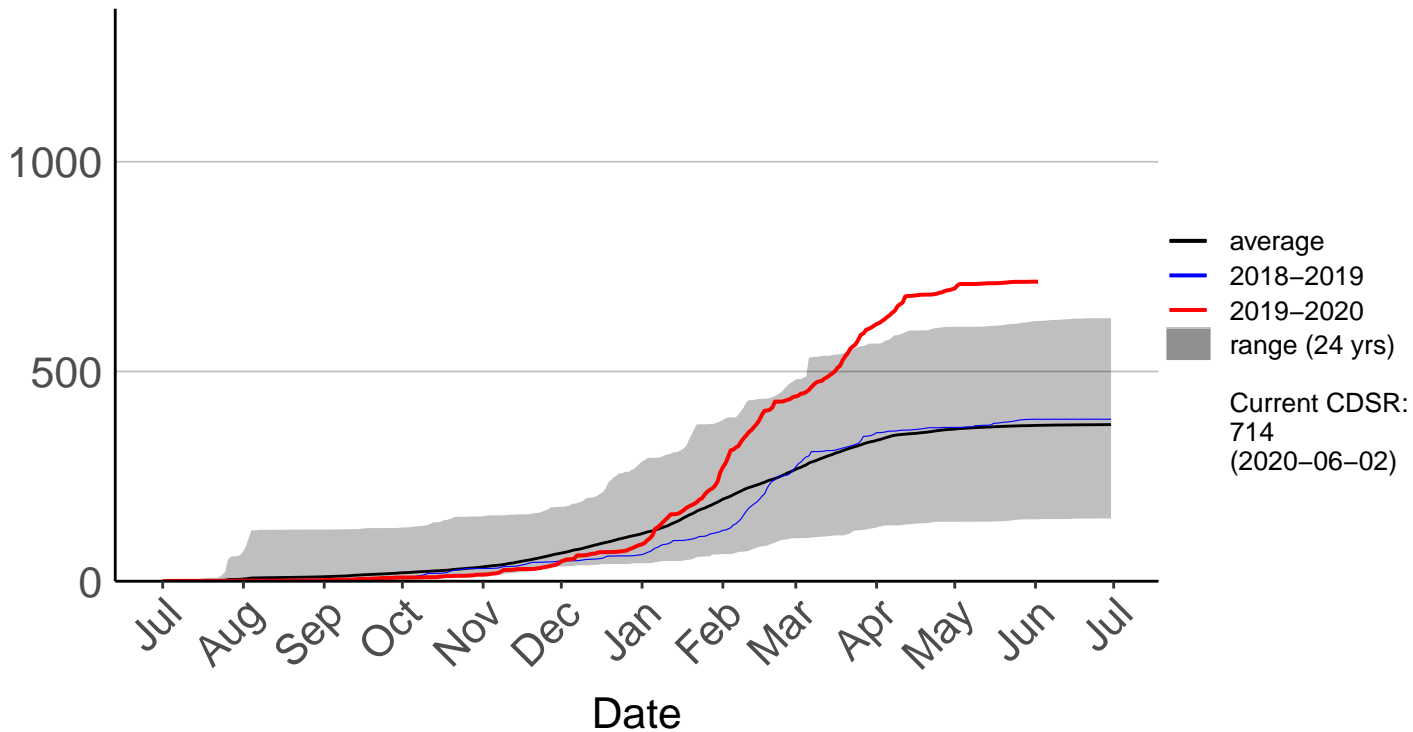

Wanganui, Spriggens Park Ews (Jul 1996 to Jun 2020)

Cumulative Fire Severity Rating