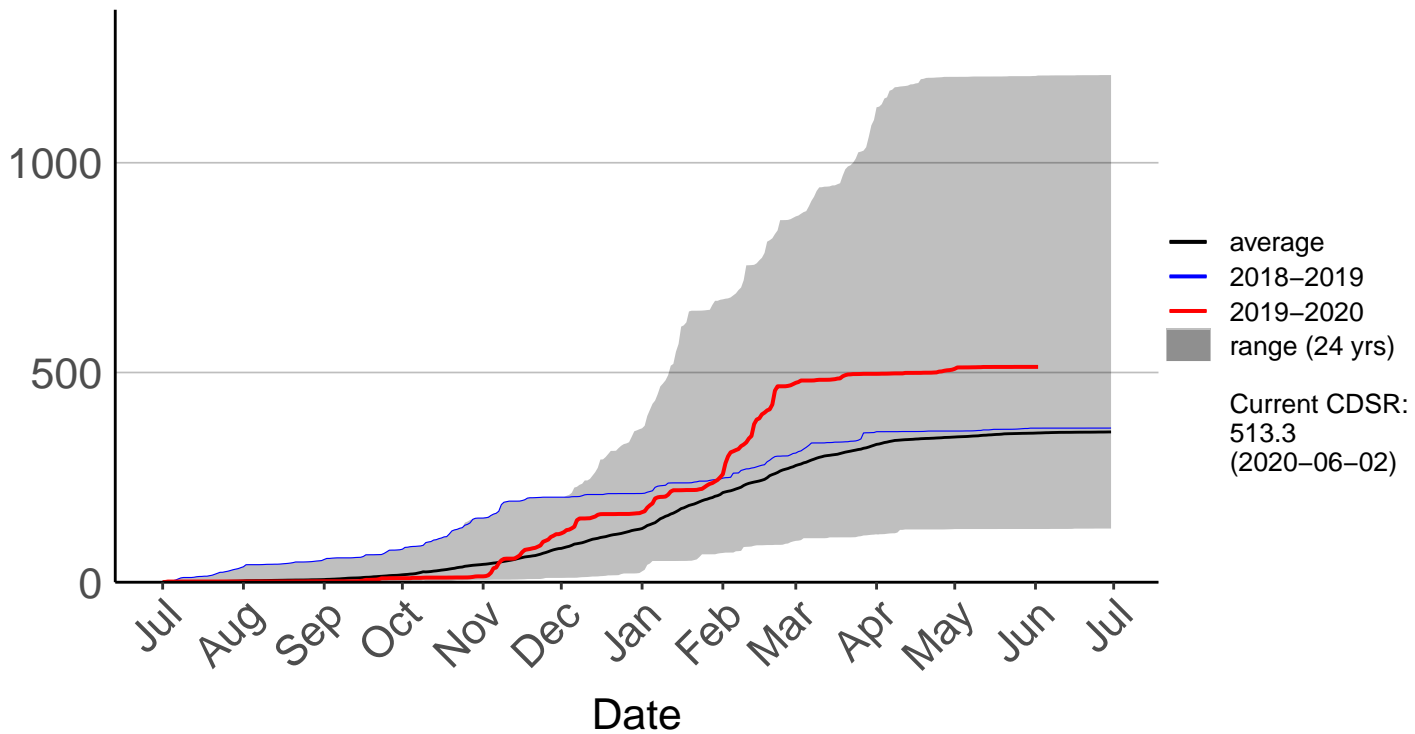

Ngamatea Raws (Jul 1996 to Jun 2020)

Cumulative Fire Severity Rating