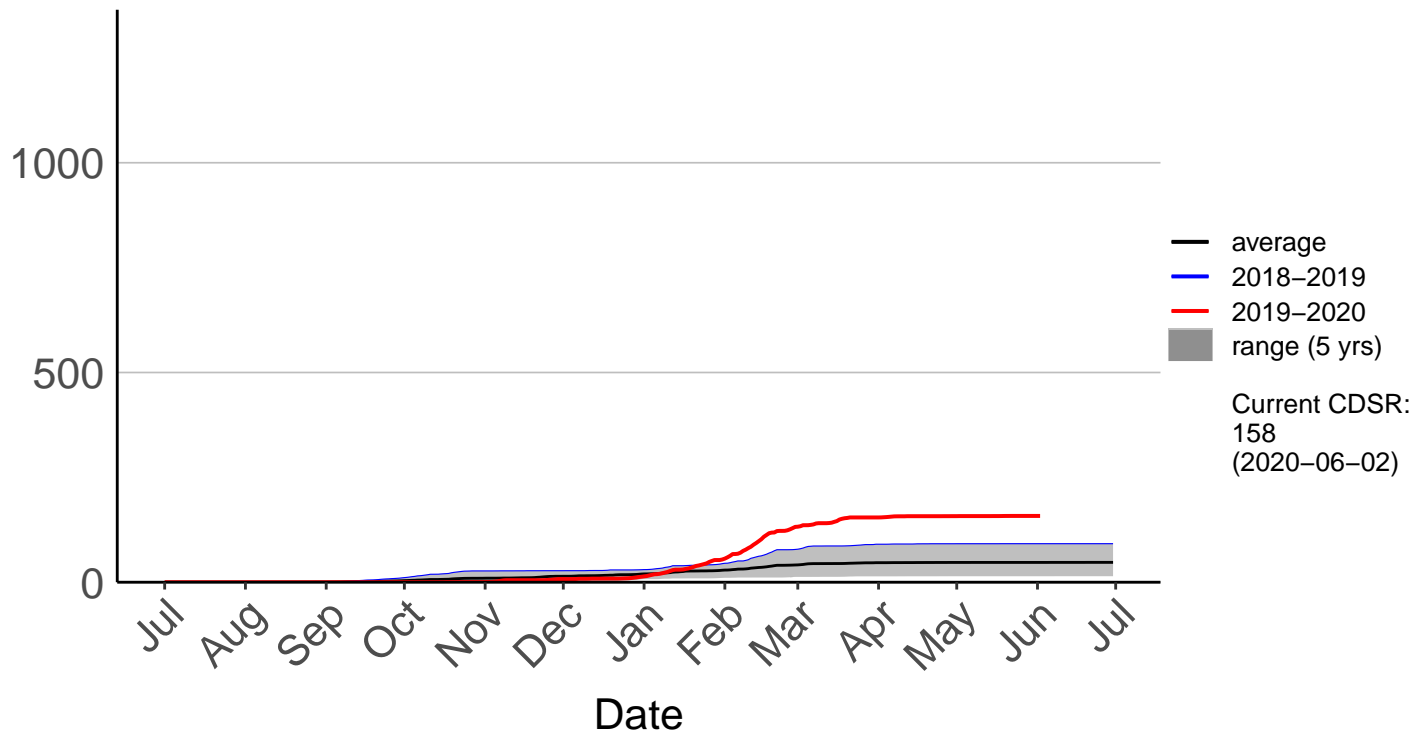

Kirikau Raws (Jun 2016 to Jun 2020)

Cumulative Fire Severity Rating