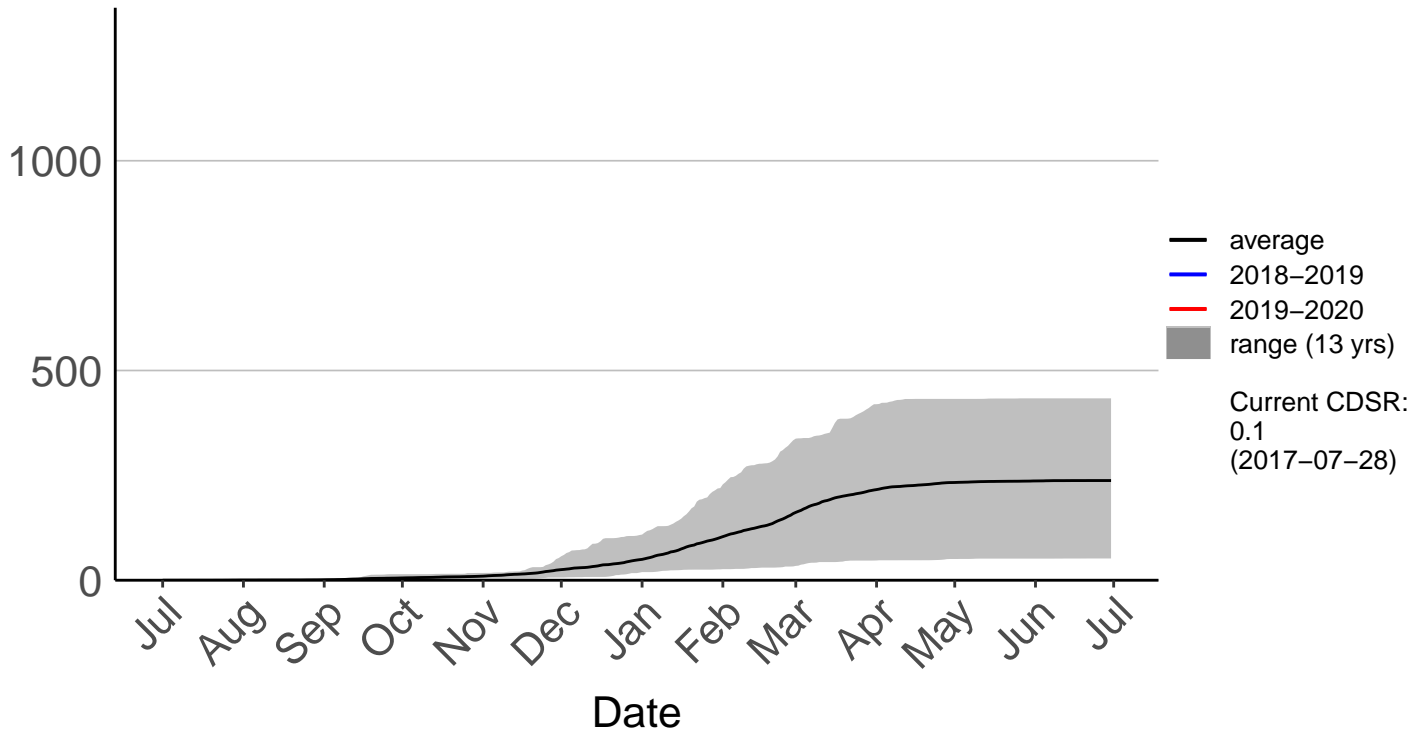

Alfredton Raws (Dec 2005 to Jul 2017) – DISCONTINUED

Cumulative Fire Severity Rating