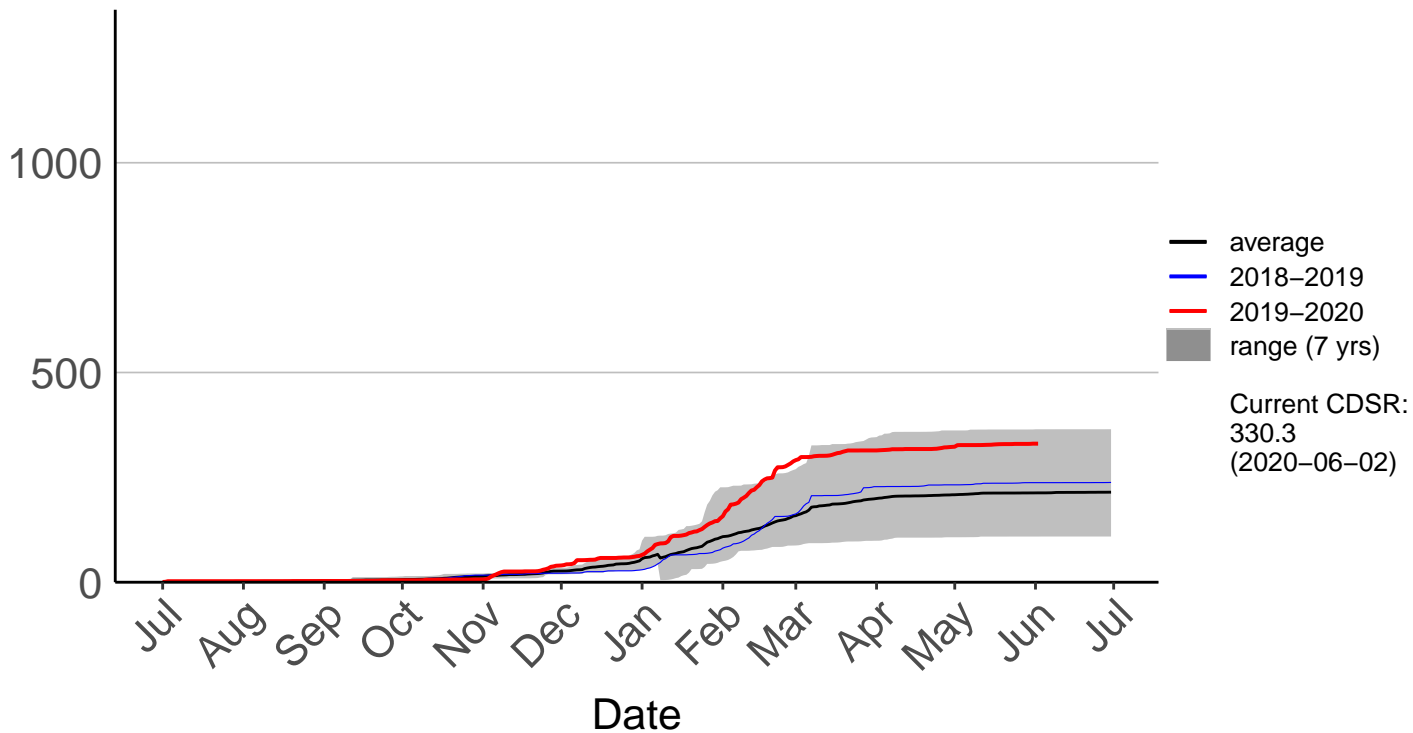

Waiouru Airstrip Aws (Jul 2013 to Jun 2020)

Cumulative Fire Severity Rating