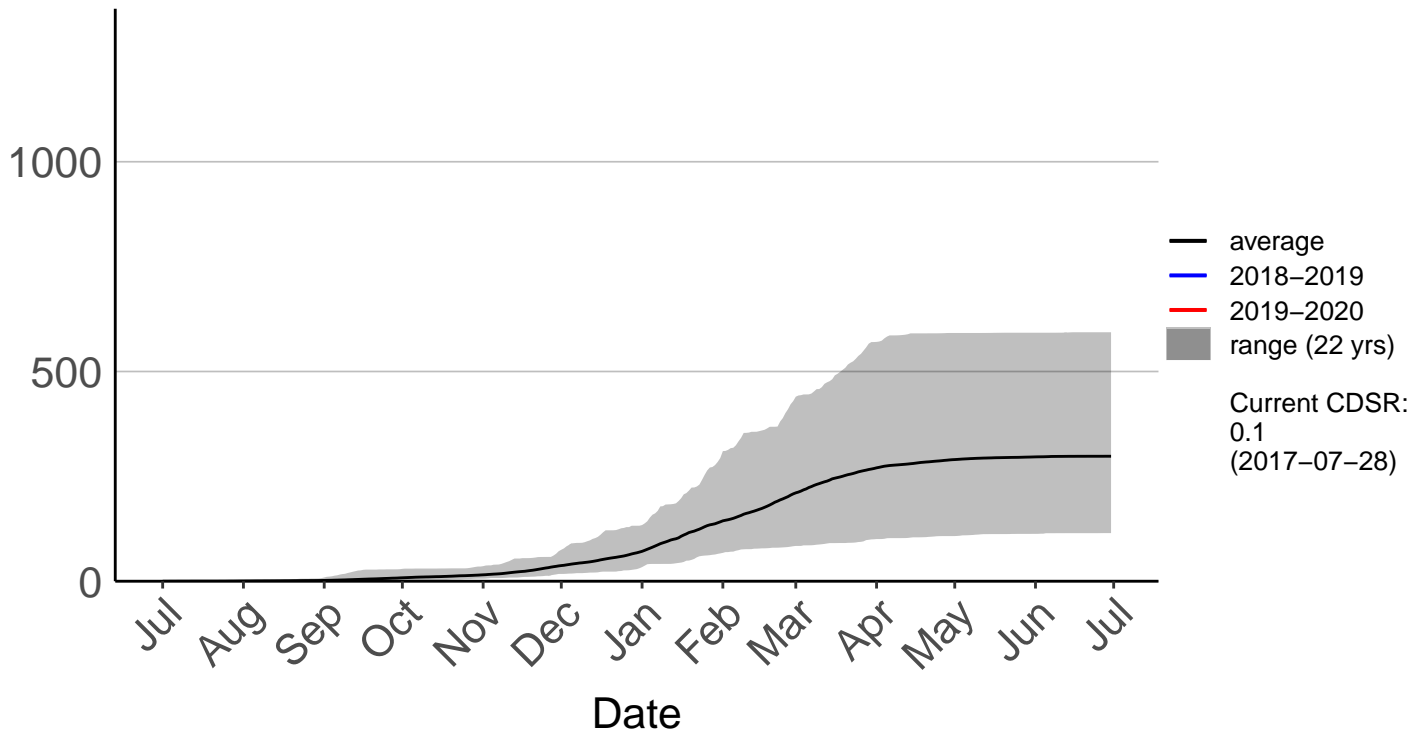

Waione Raws (Sep 1996 to Jul 2017) – DISCONTINUED

Cumulative Fire Severity Rating