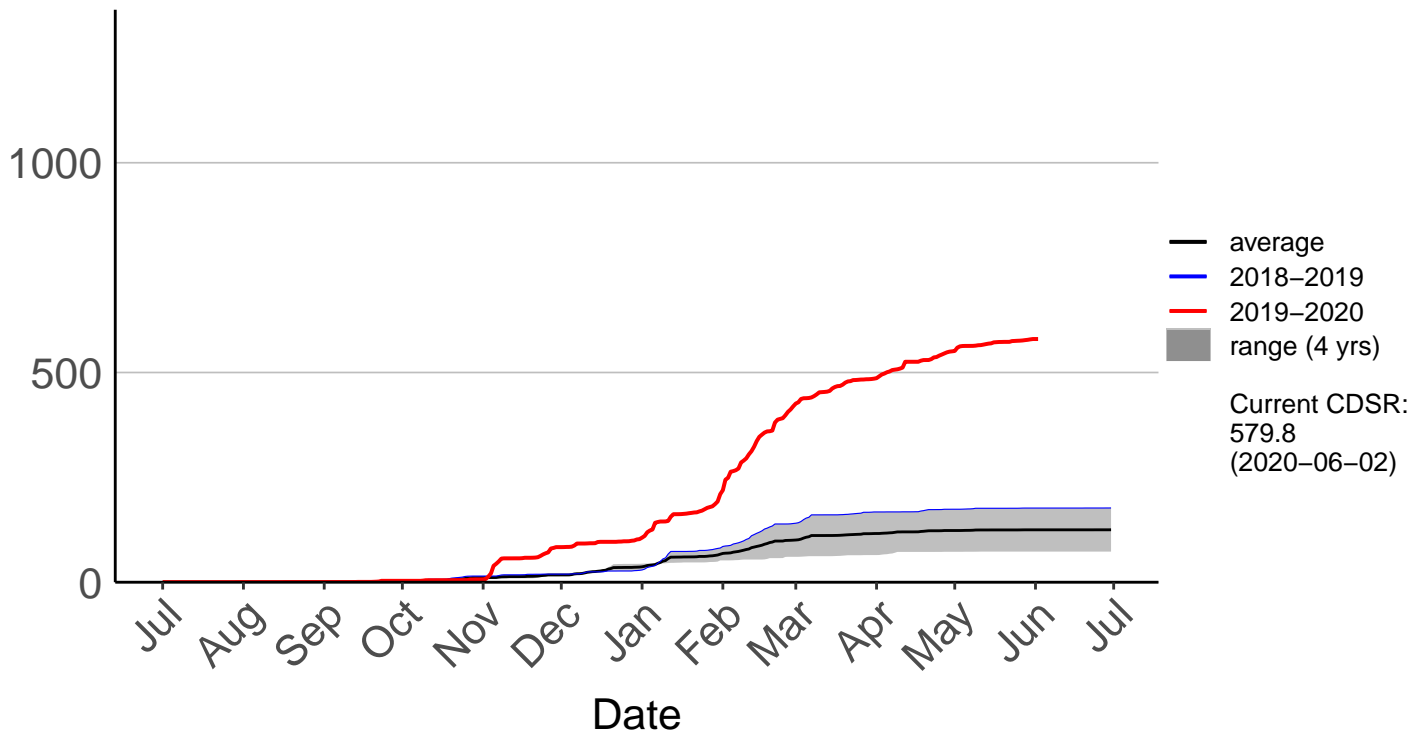

Paradise Valley Raws (Mar 2017 to Jun 2020)

Cumulative Fire Severity Rating