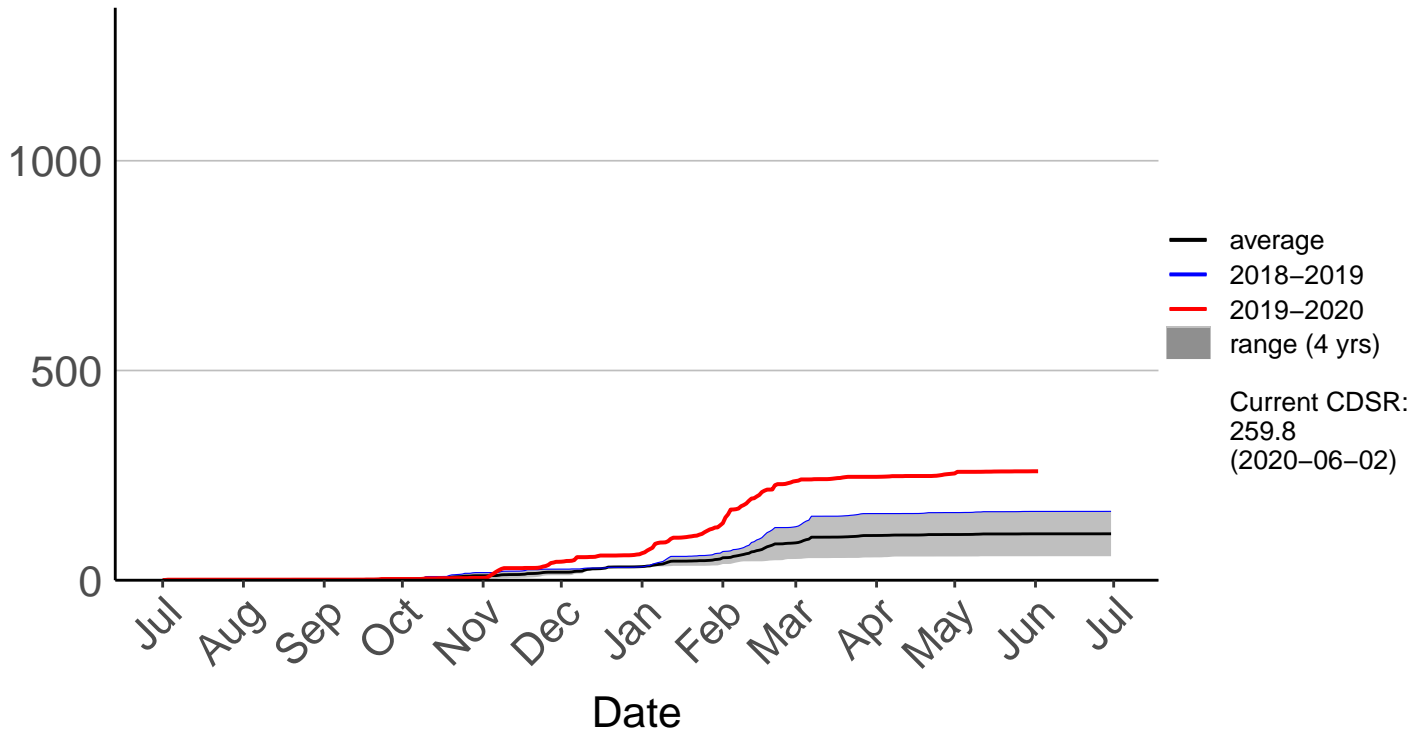

Tarn Track Raws (Mar 2017 to Jun 2020)

Cumulative Fire Severity Rating