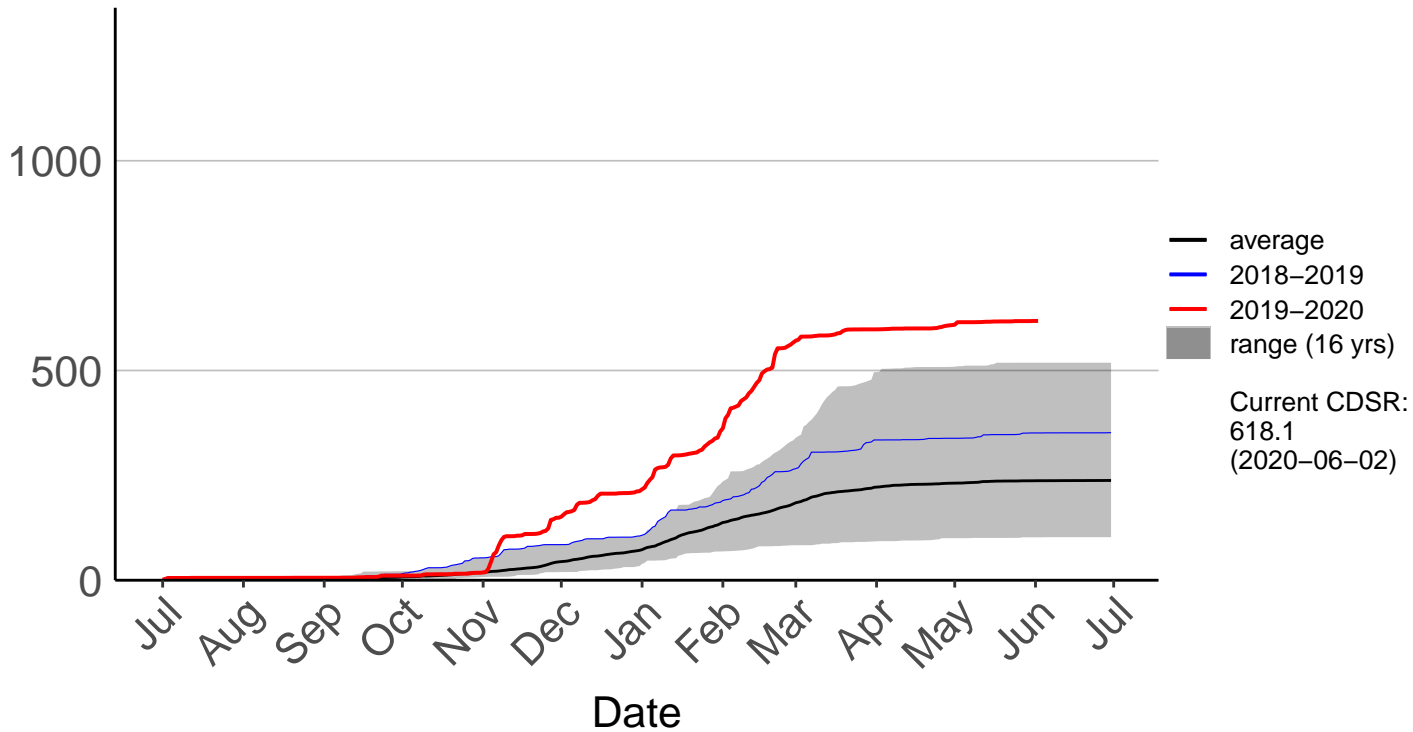

Westlawn Raws (Feb 2005 to Jun 2020)

Cumulative Fire Severity Rating