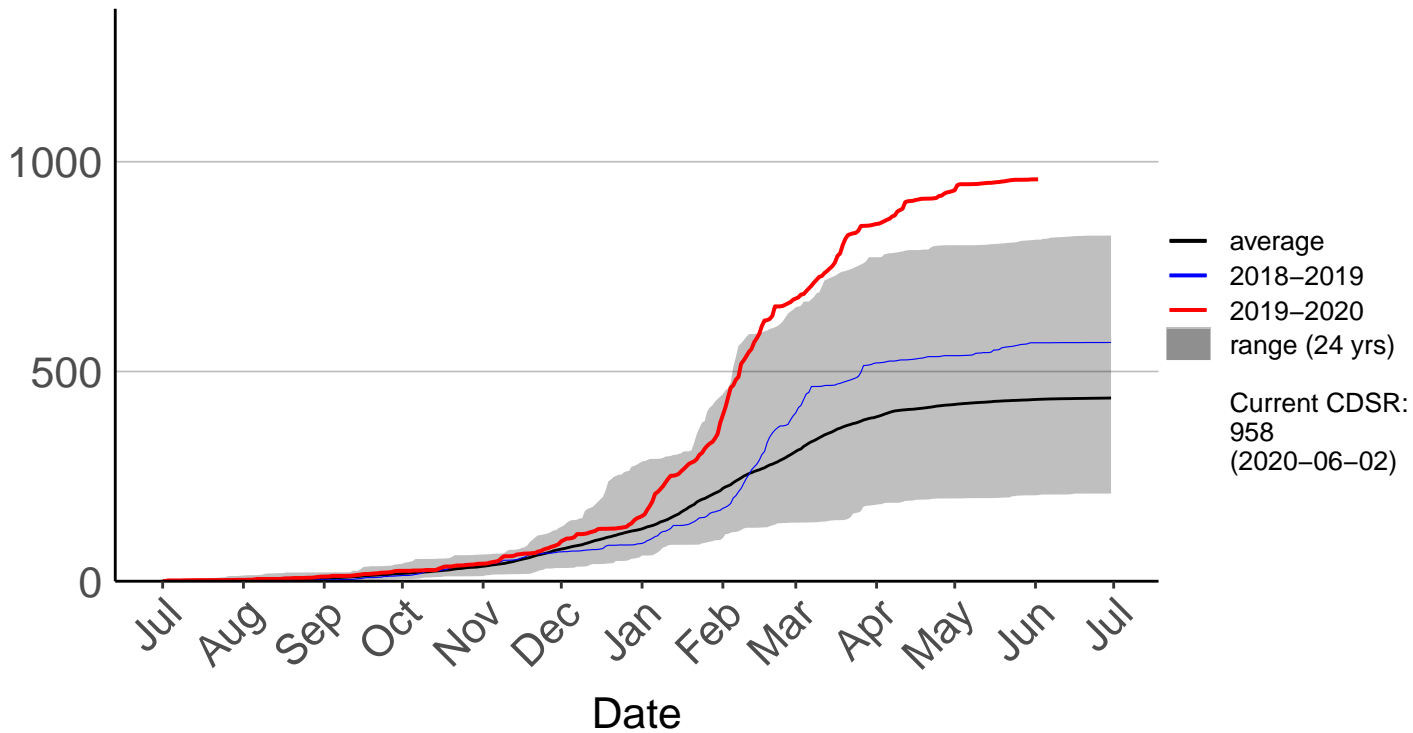

Wanganui Aws (Jul 1996 to Jun 2020)

Cumulative Fire Severity Rating