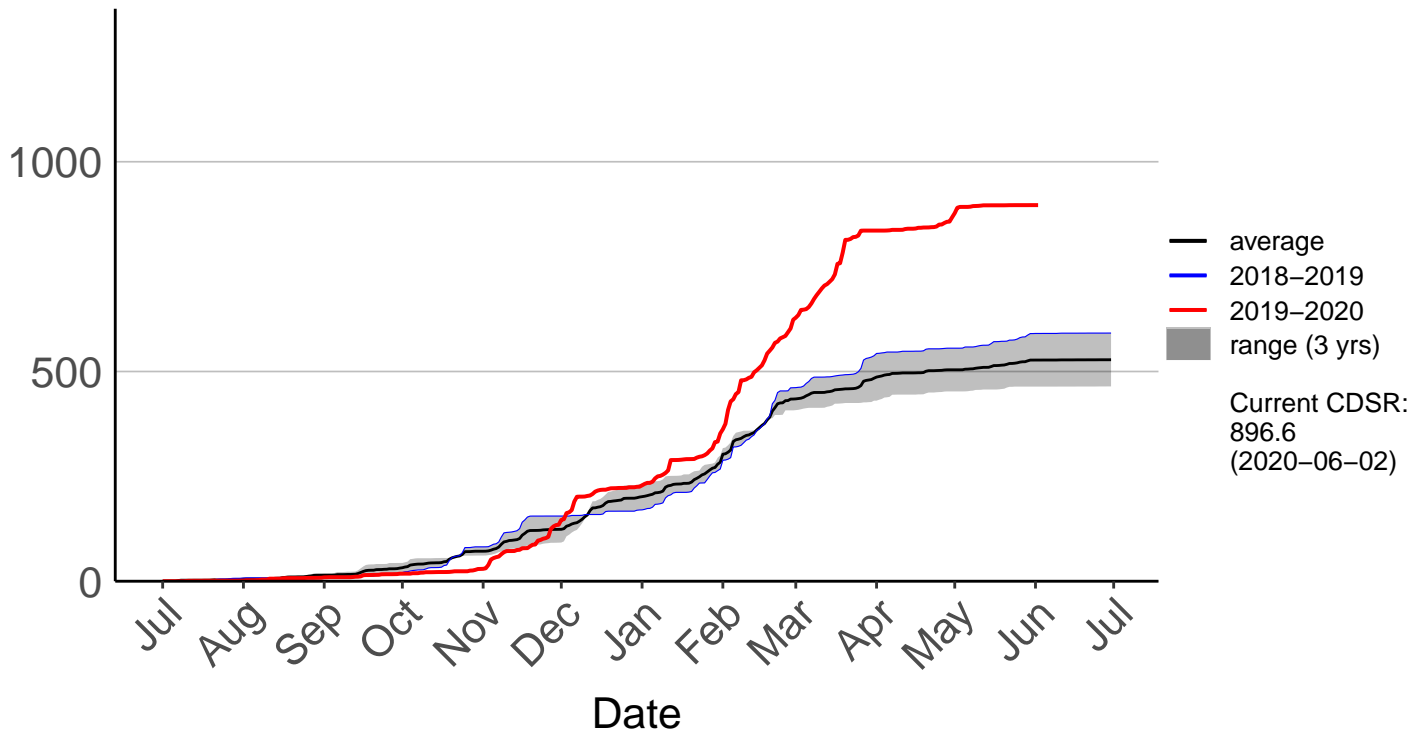

Waione East Raws (Jul 2017 to Jun 2020)

Cumulative Fire Severity Rating