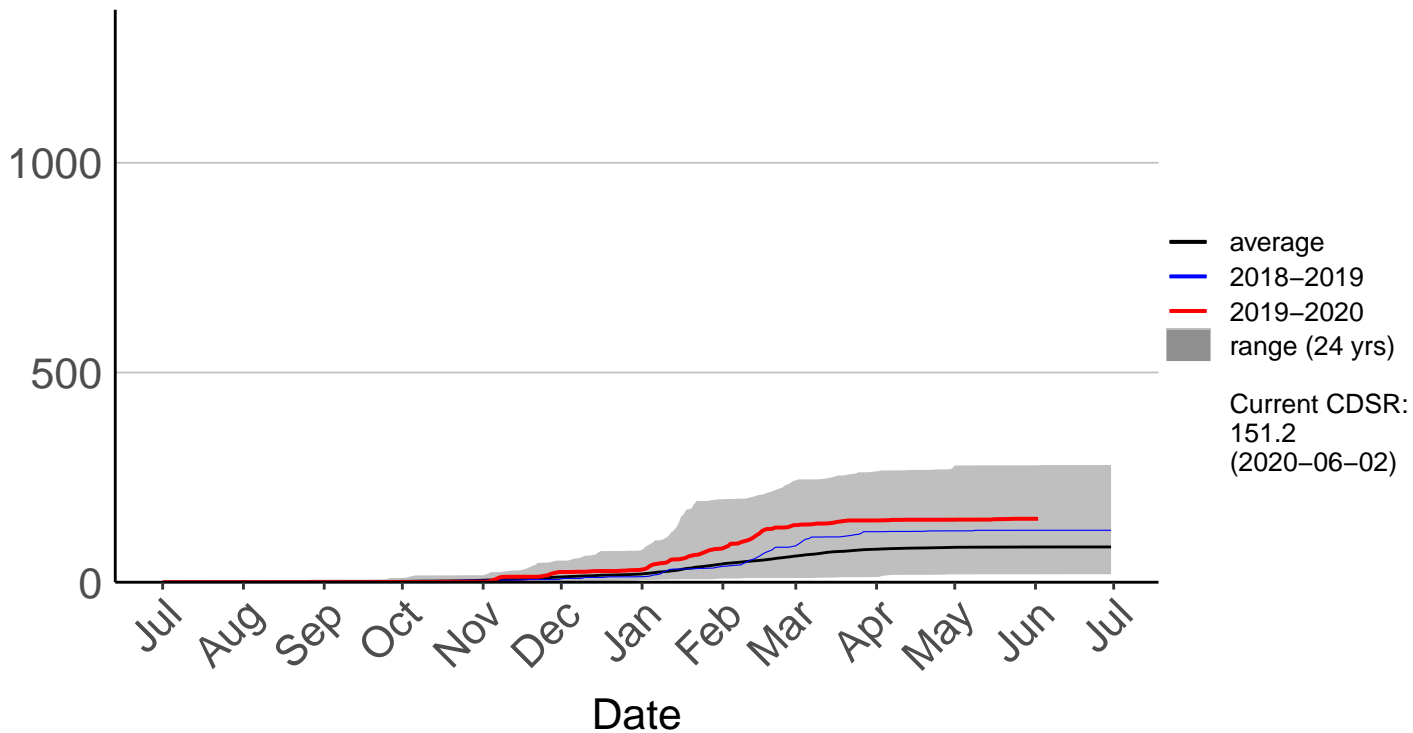

Waimarino Forest Raws (Jul 1996 to Jun 2020)

Cumulative Fire Severity Rating