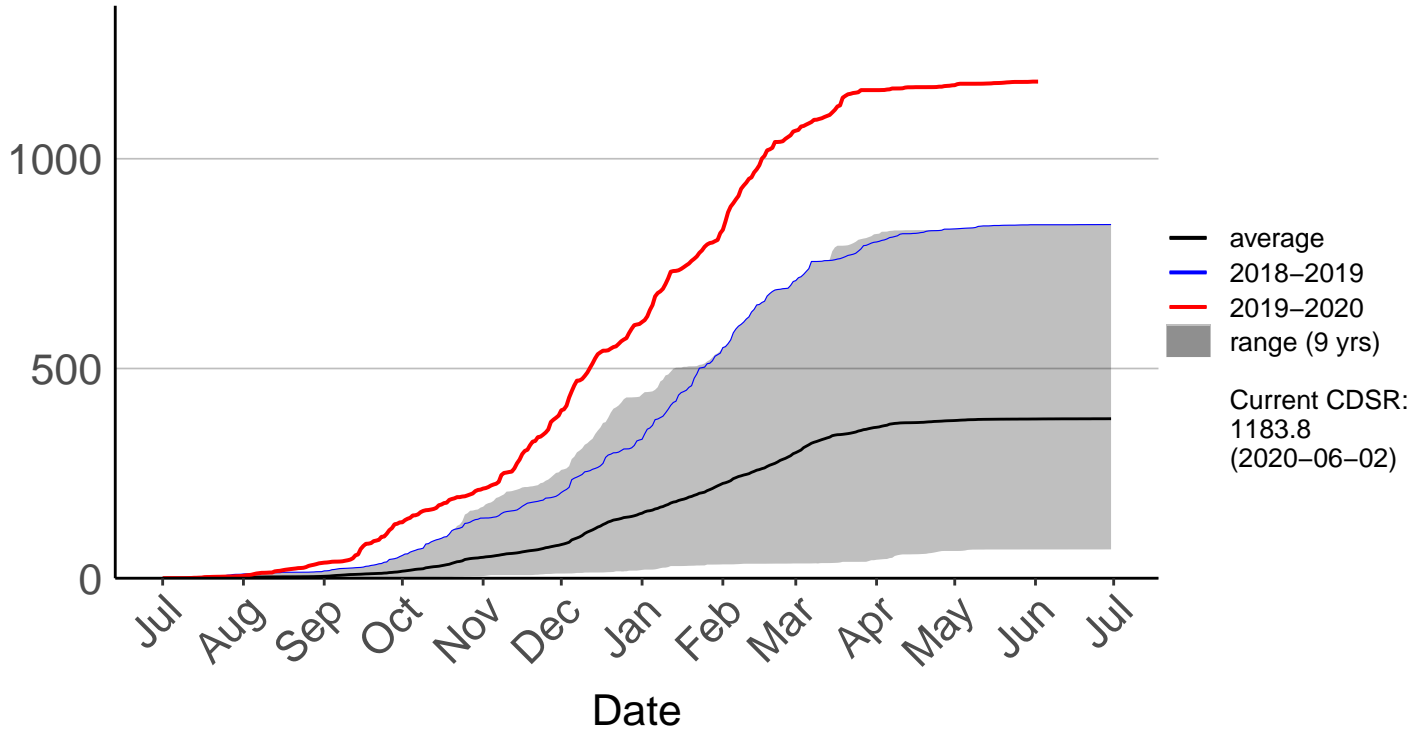

Ngahere Park Raws (Jul 2011 to Jun 2020)

Cumulative Fire Severity Rating