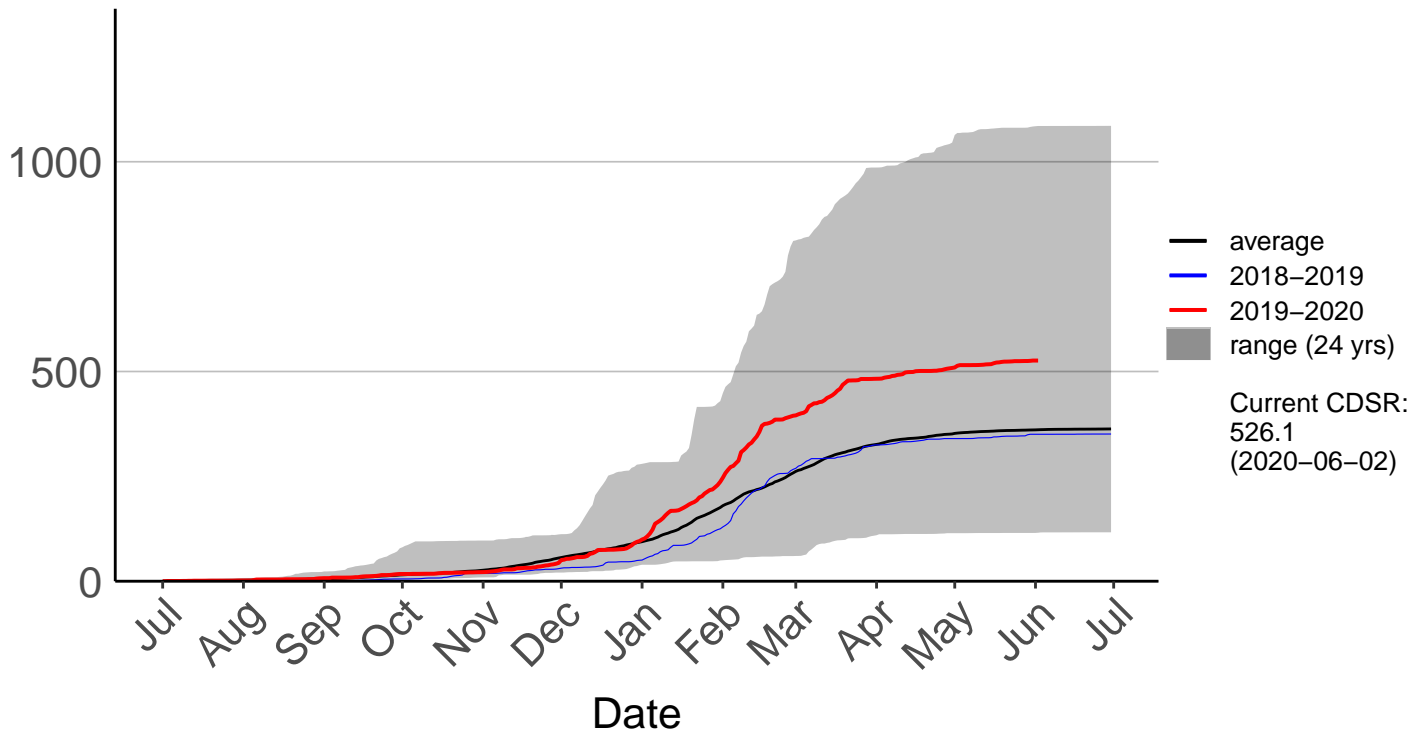

Raumai Raws (Sep 1996 to Jun 2020)

Cumulative Fire Severity Rating