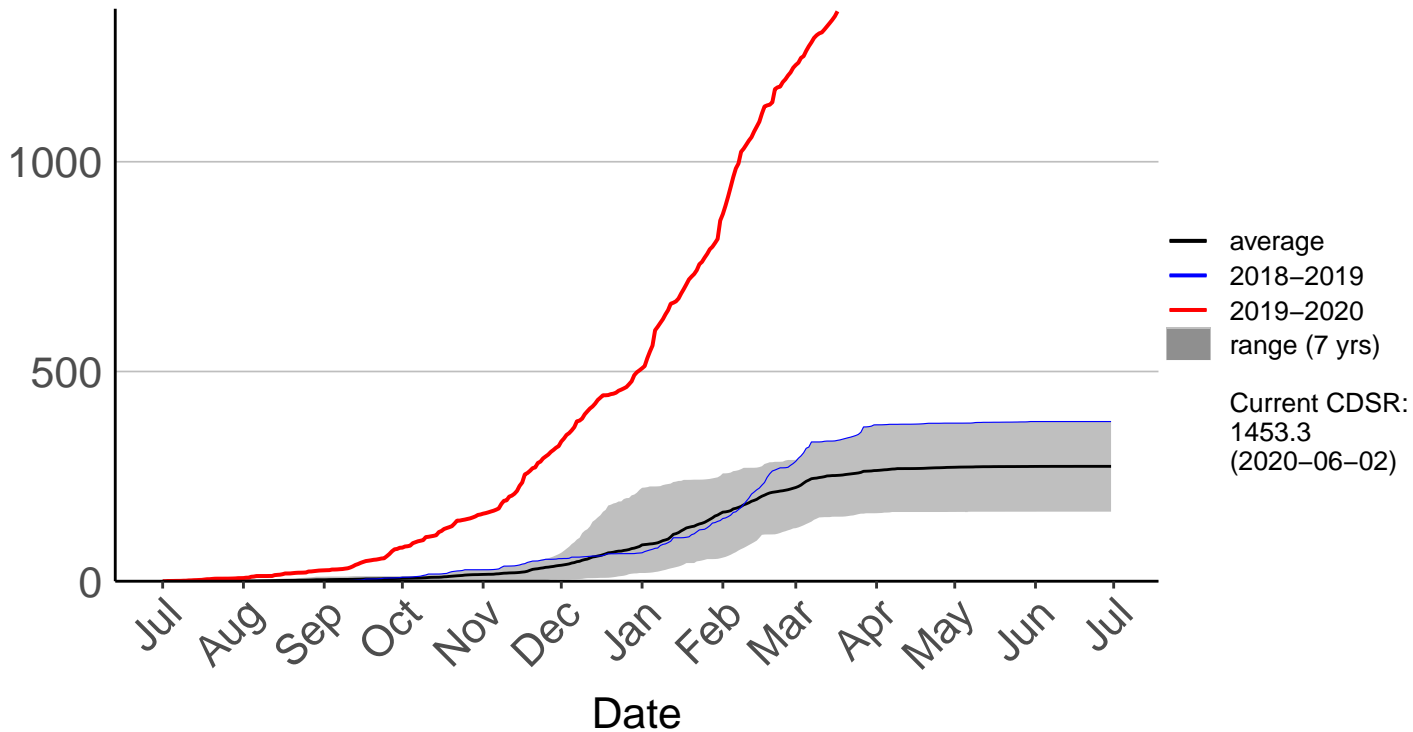

Matarawa Raws (Feb 2014 to Jun 2020)

Cumulative Fire Severity Rating