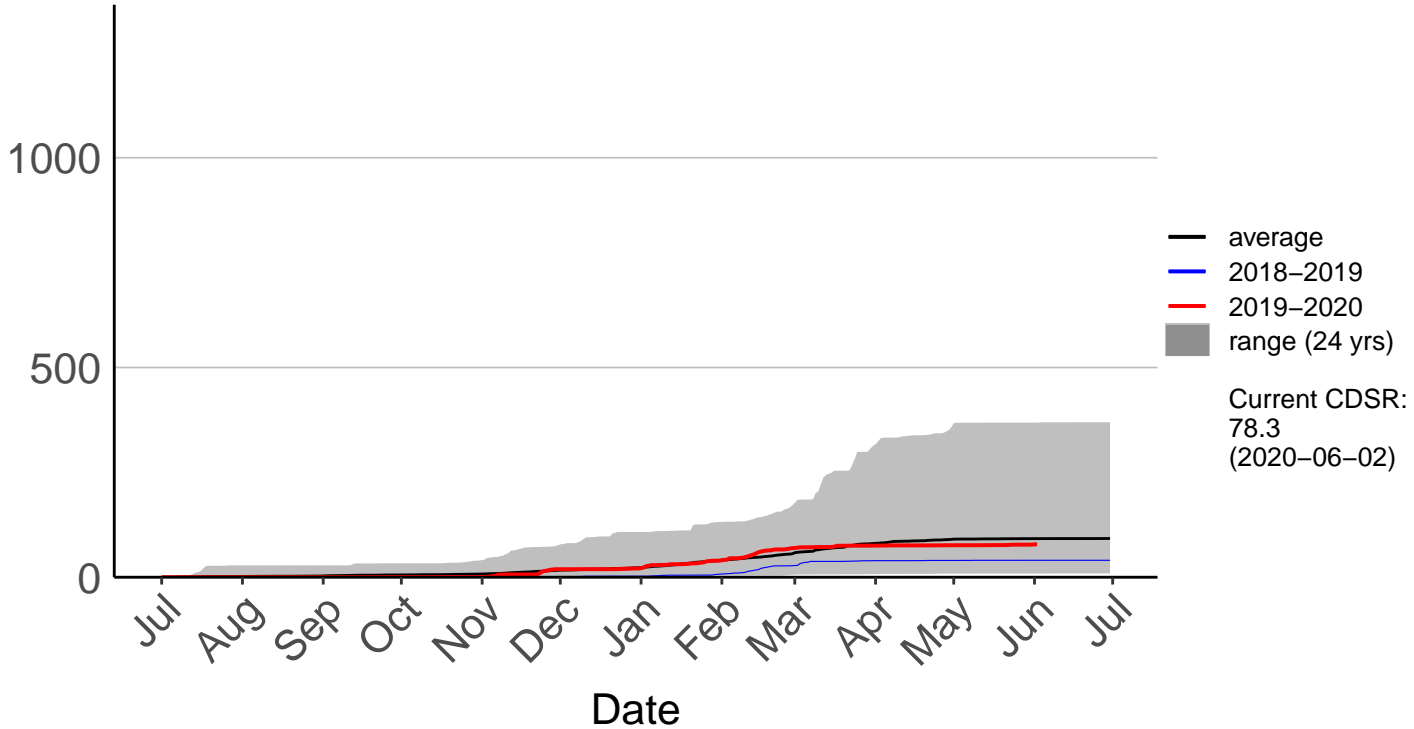

National Park Raws (Jul 1996 to Jun 2020)

Cumulative Fire Severity Rating

- average
- 2018-2019
- 2019-2020
- range (24 yrs)

Current CDSR:
78.3
(2020-06-02)