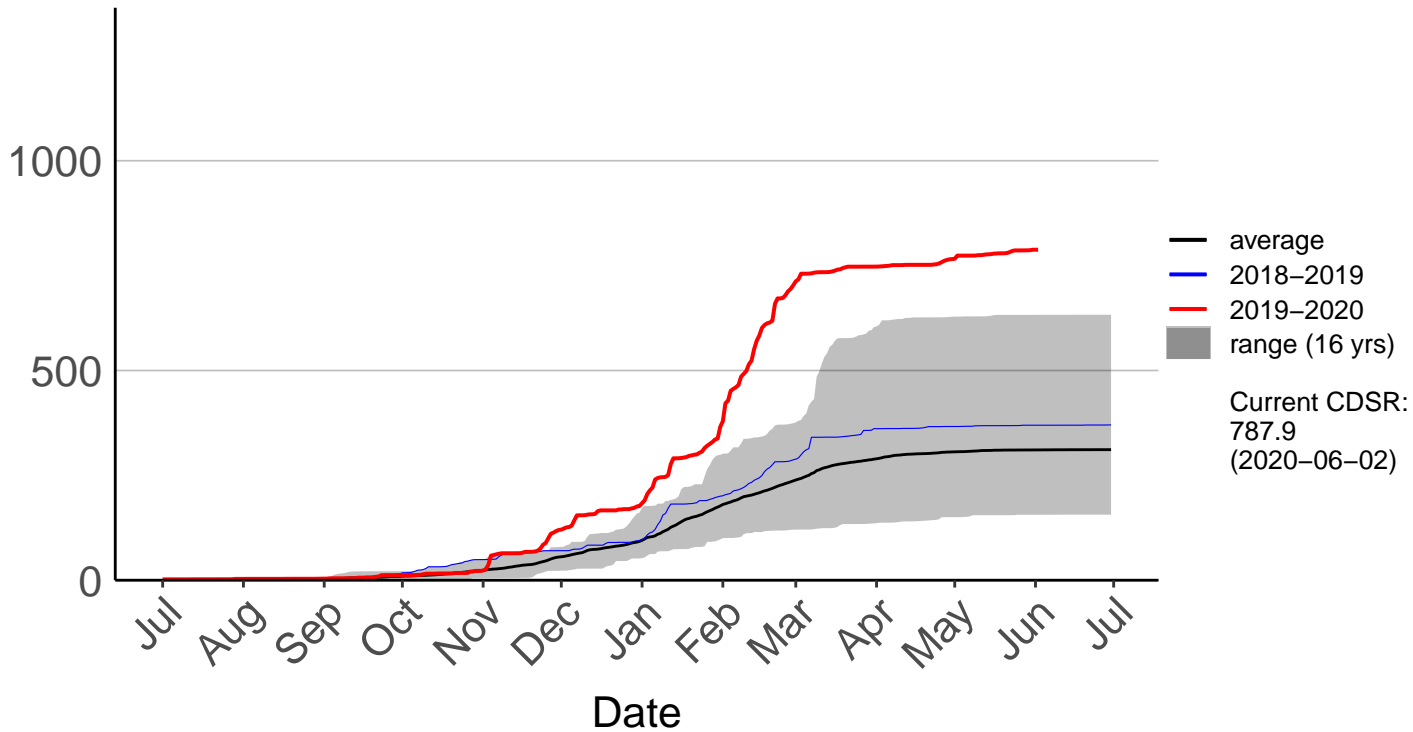

Desert Road Summit Raws (Mar 2005 to Jun 2020)

Cumulative Fire Severity Rating