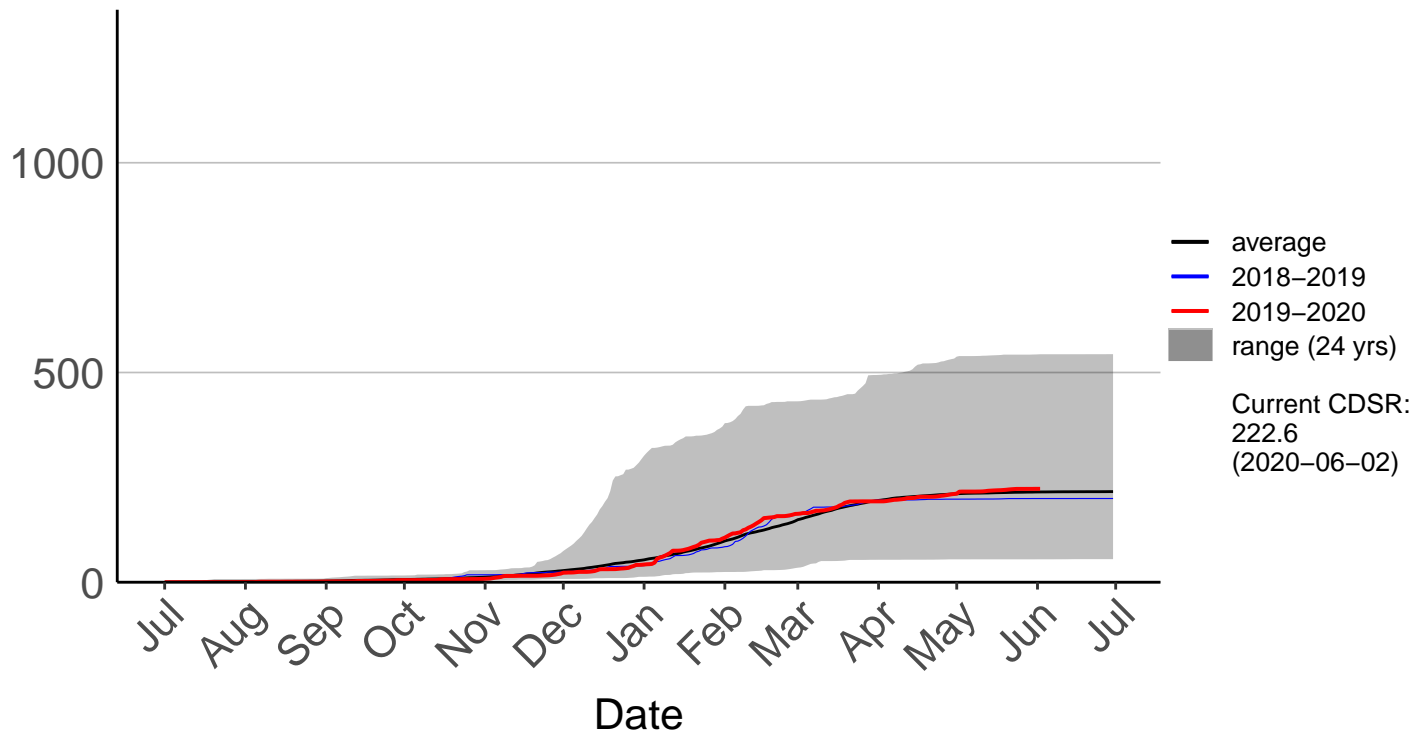

Levin Aws (Jul 1996 to Jun 2020)

Cumulative Fire Severity Rating