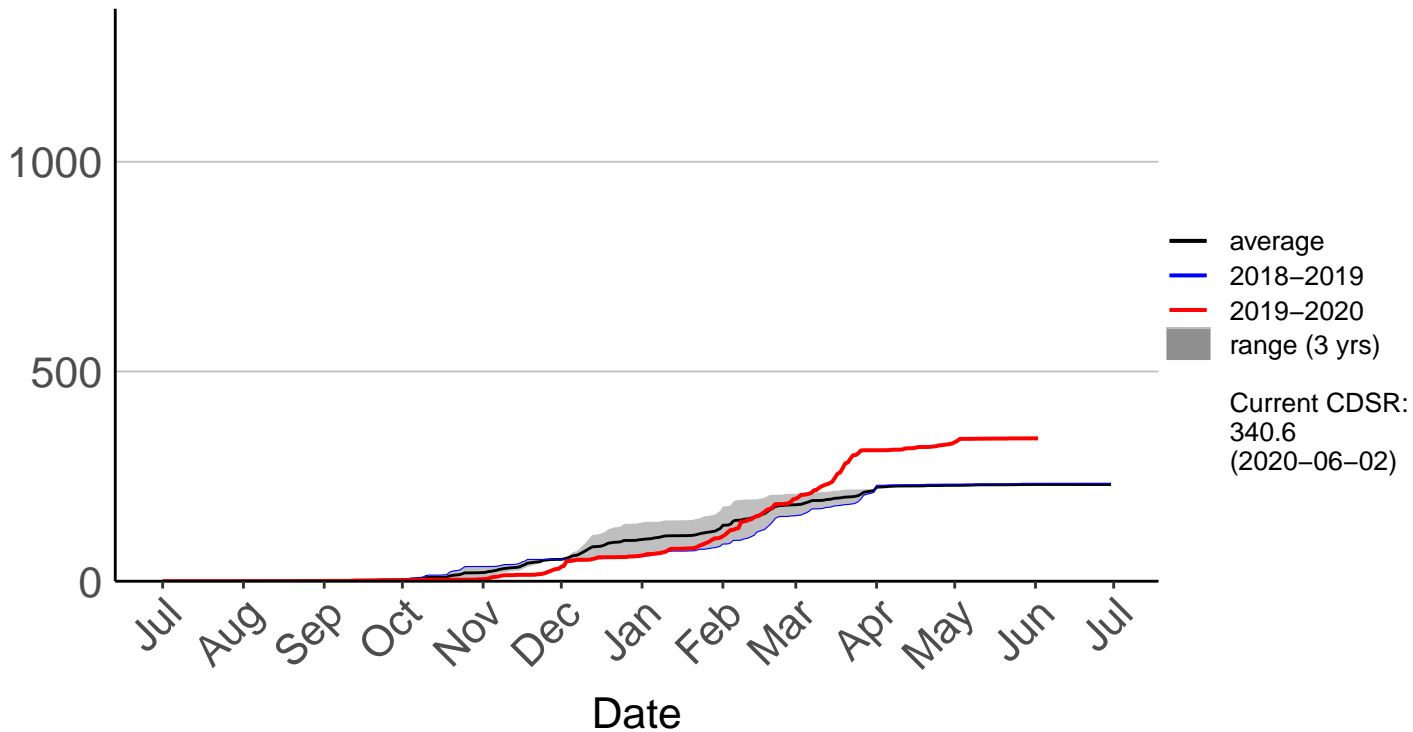

Alfredton South Raws (Jul 2017 to Jun 2020)

Cumulative Fire Severity Rating