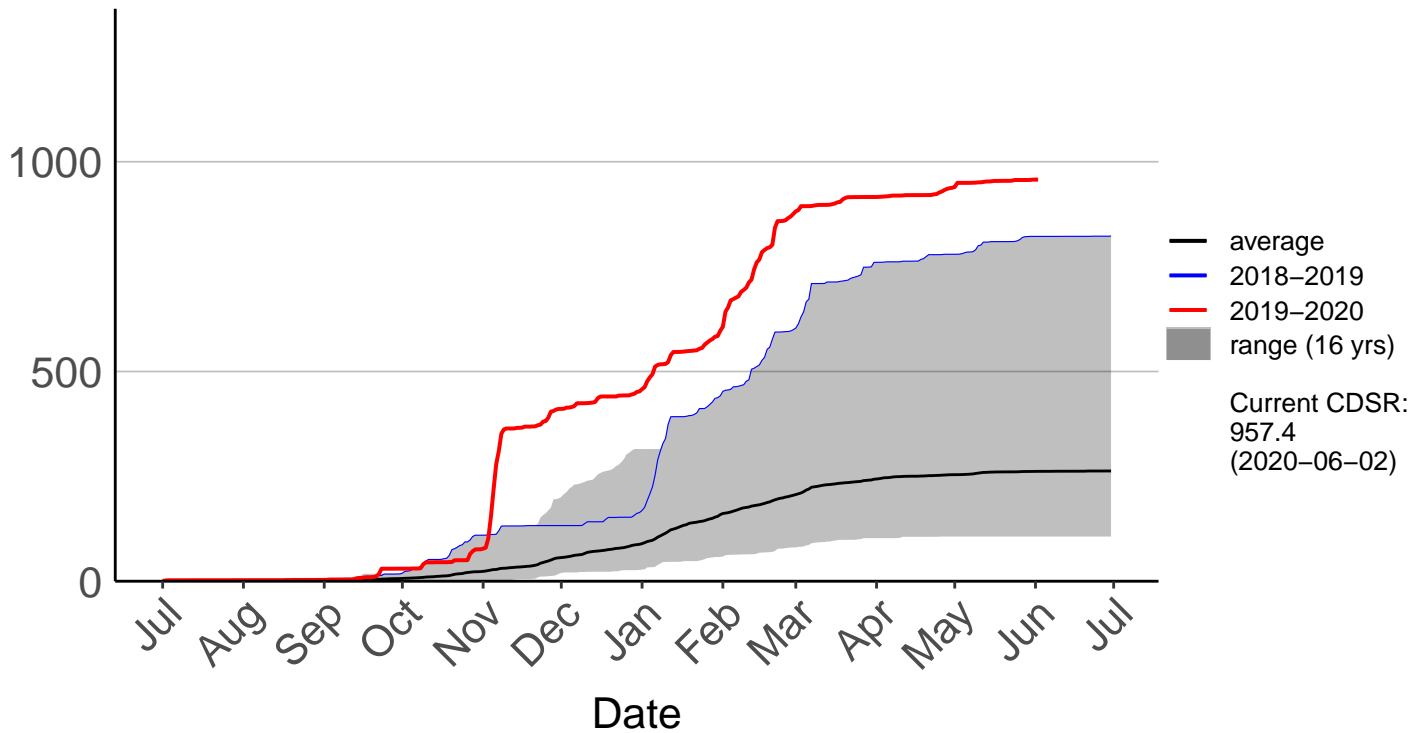

Three Kings Raws (Jan 2005 to Jun 2020)

Cumulative Fire Severity Rating