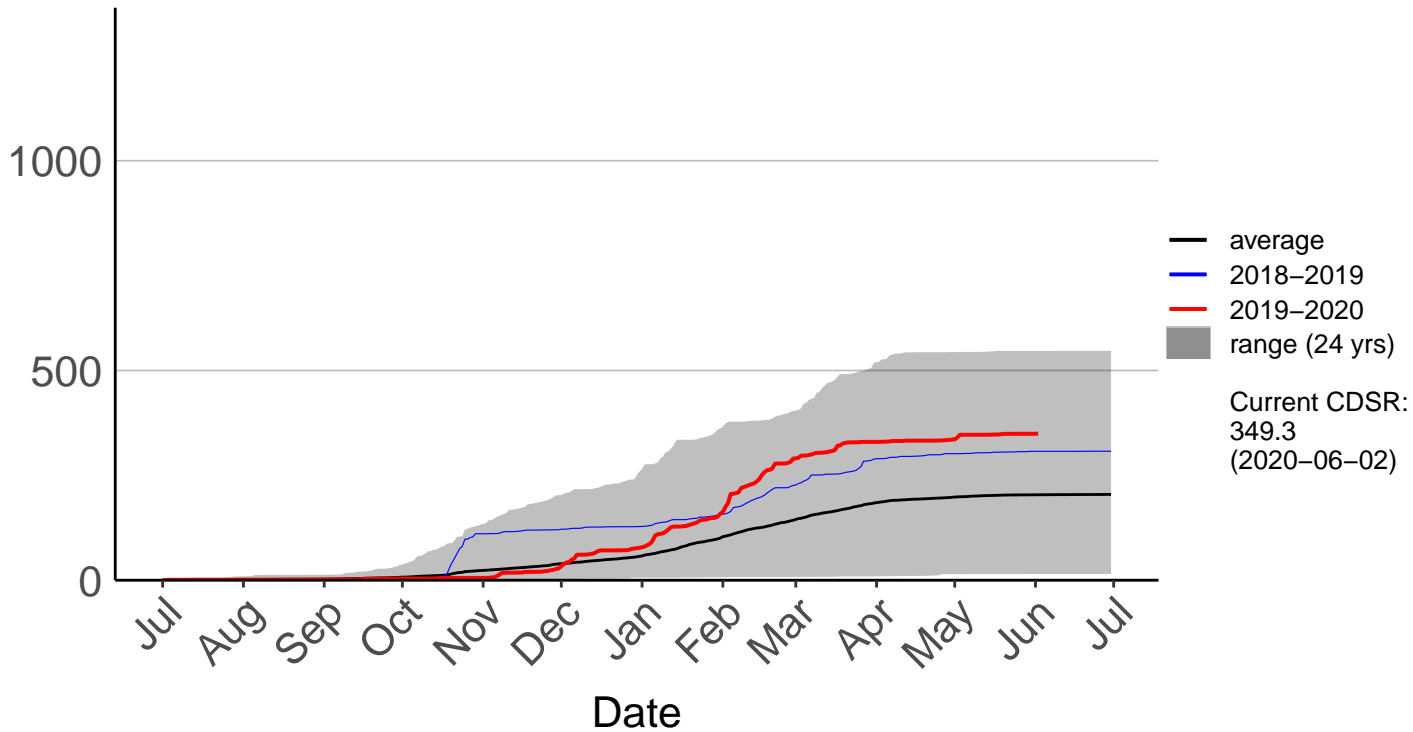

Tapuae Raws (May 1997 to Jun 2020)

Cumulative Fire Severity Rating