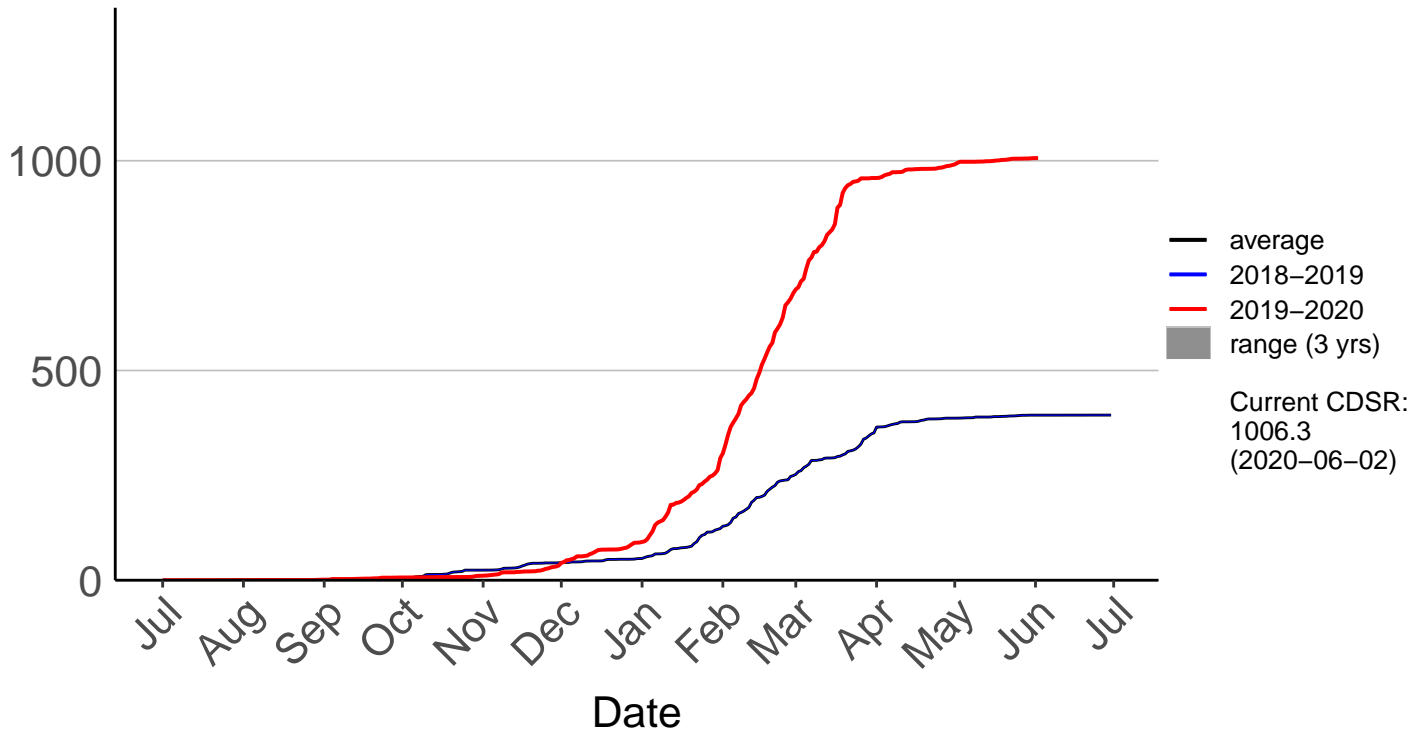

Feilding Raws (Oct 2017 to Jun 2020)

Cumulative Fire Severity Rating