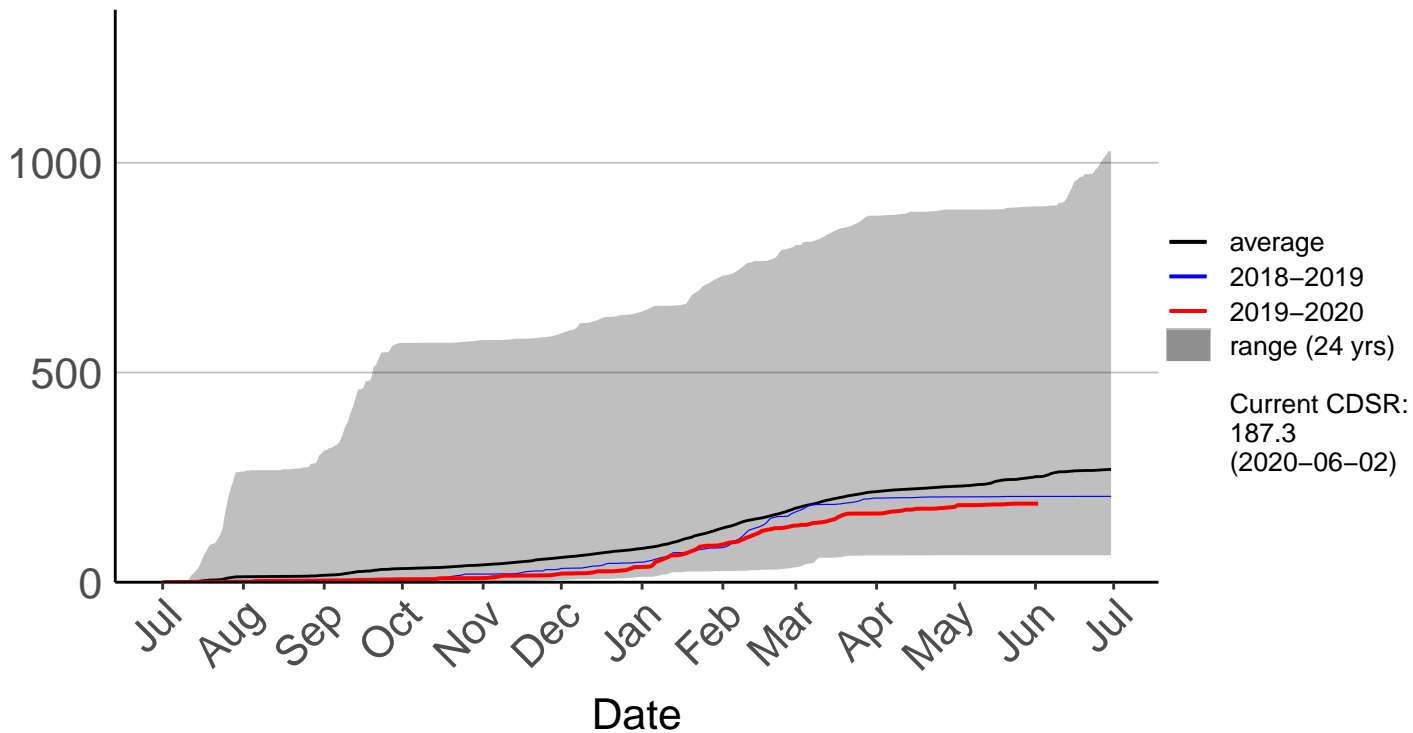

Waitarere Forest Raws (Jul 1996 to Jun 2020)

Cumulative Fire Severity Rating