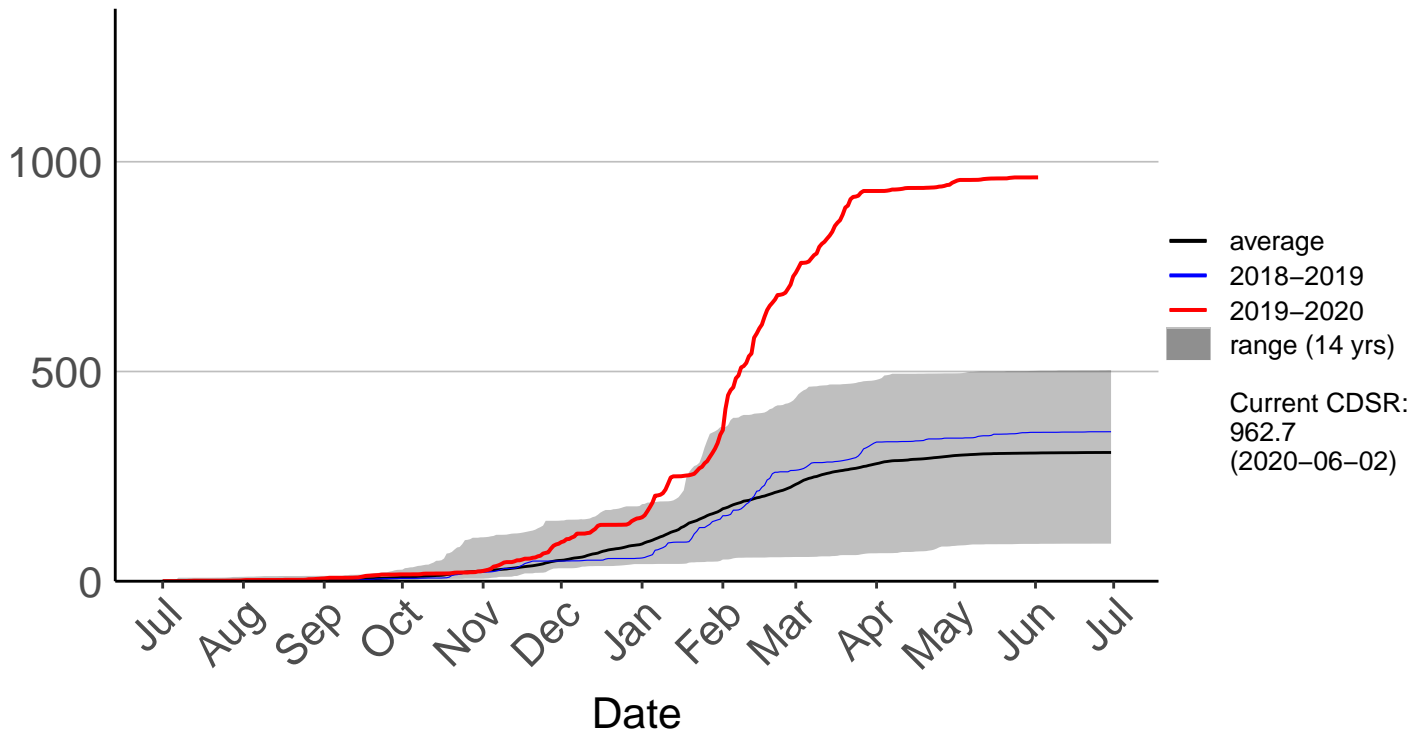

Dannevirke Ews (Jun 2007 to Jun 2020)

Cumulative Fire Severity Rating