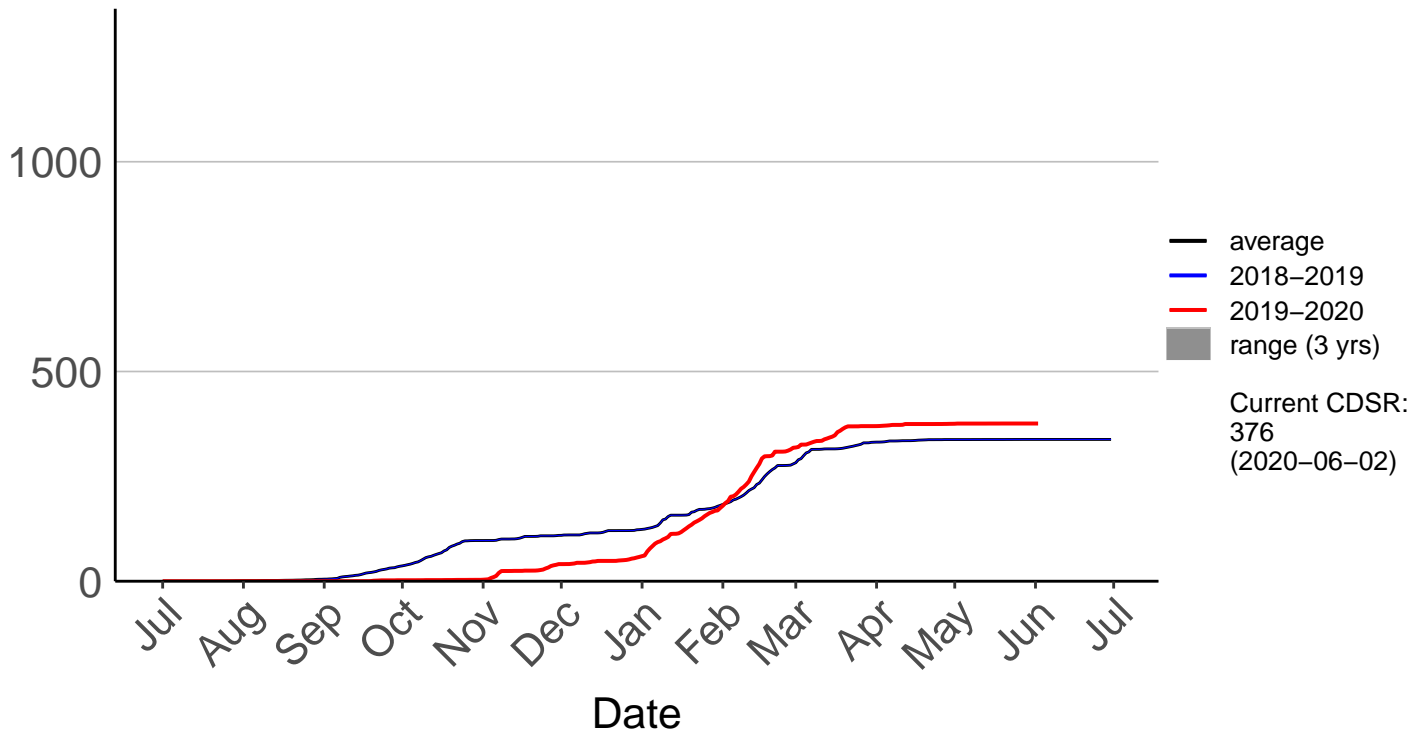

Ranana Raws (Oct 2017 to Jun 2020)

Cumulative Fire Severity Rating