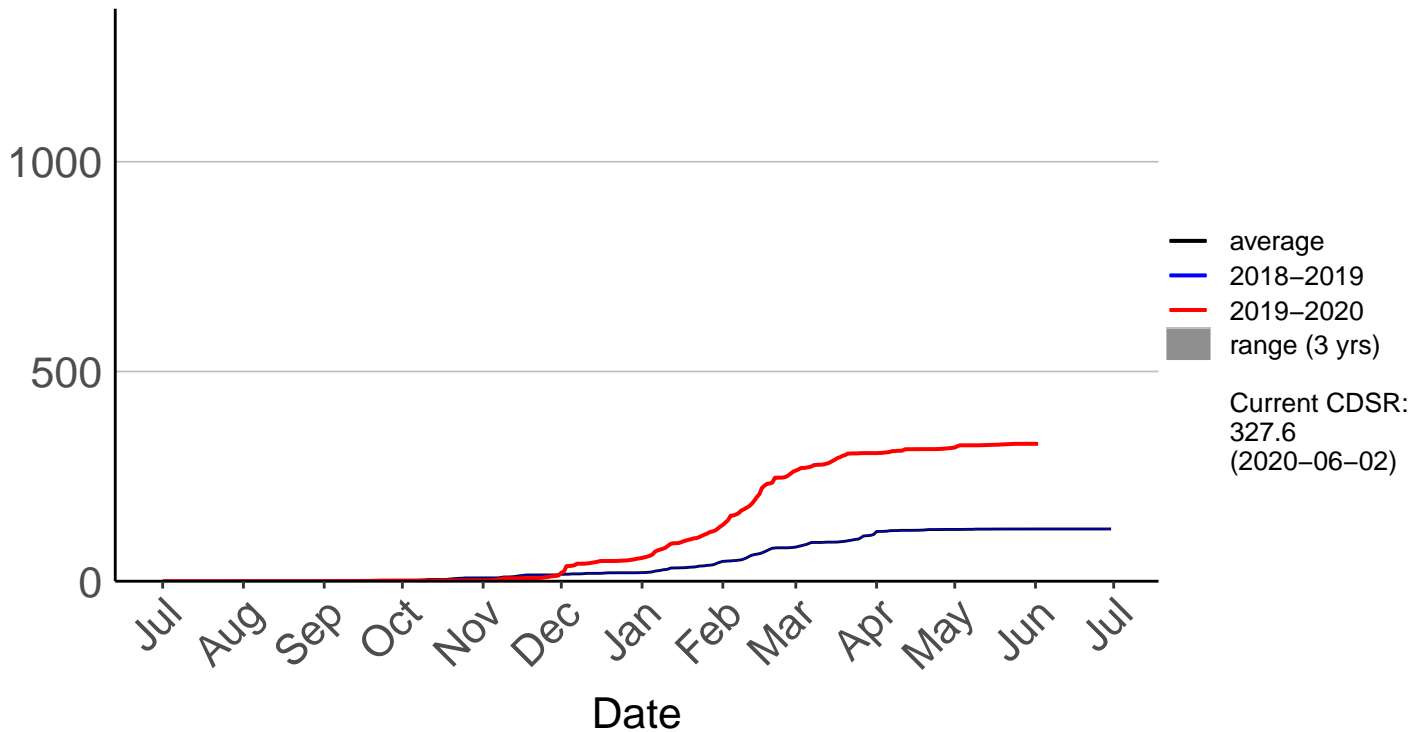

Hunterville Raws (Dec 2017 to Jun 2020)

Cumulative Fire Severity Rating