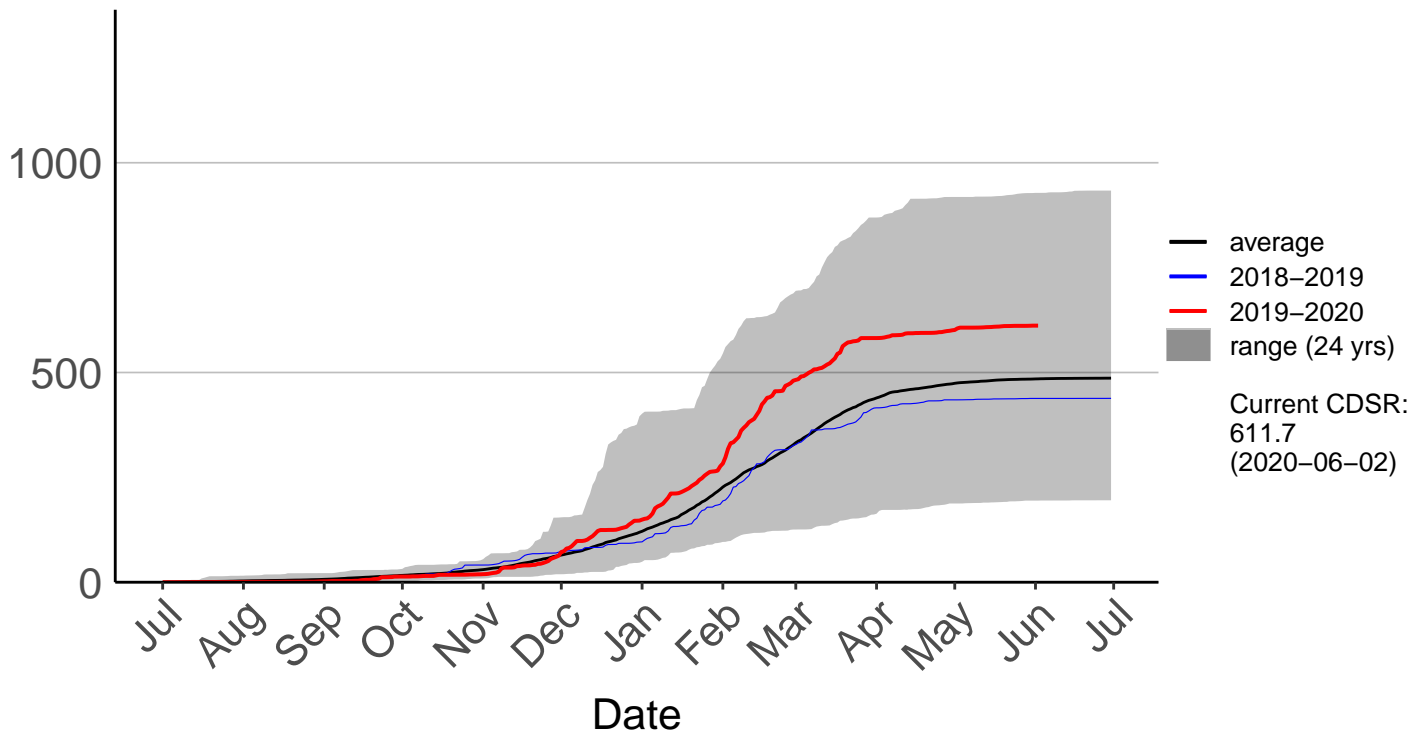

Palmerston North SYNOP (Jul 1996 to Jun 2020)

Cumulative Fire Severity Rating