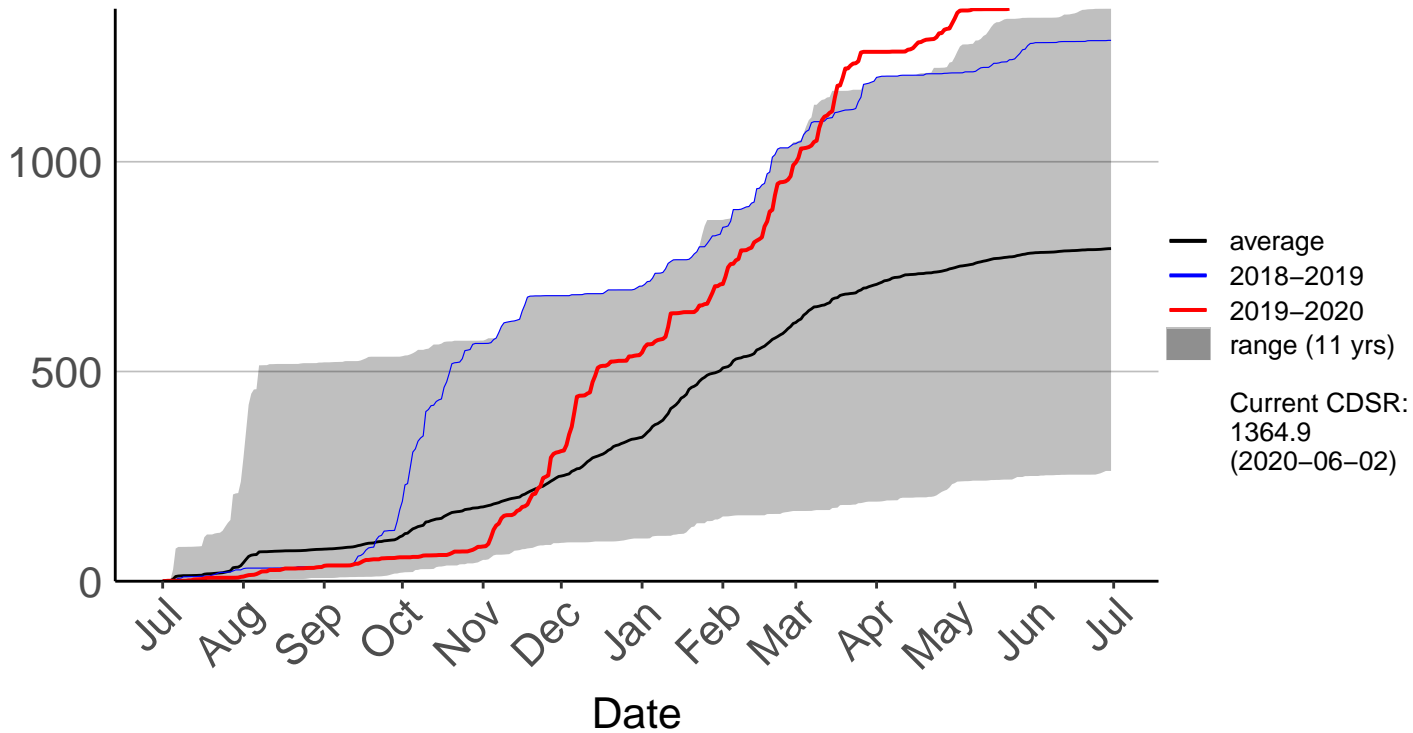

# Akitio Ews (Mar 2010 to Jun 2020)

Cumulative Fire Severity Rating