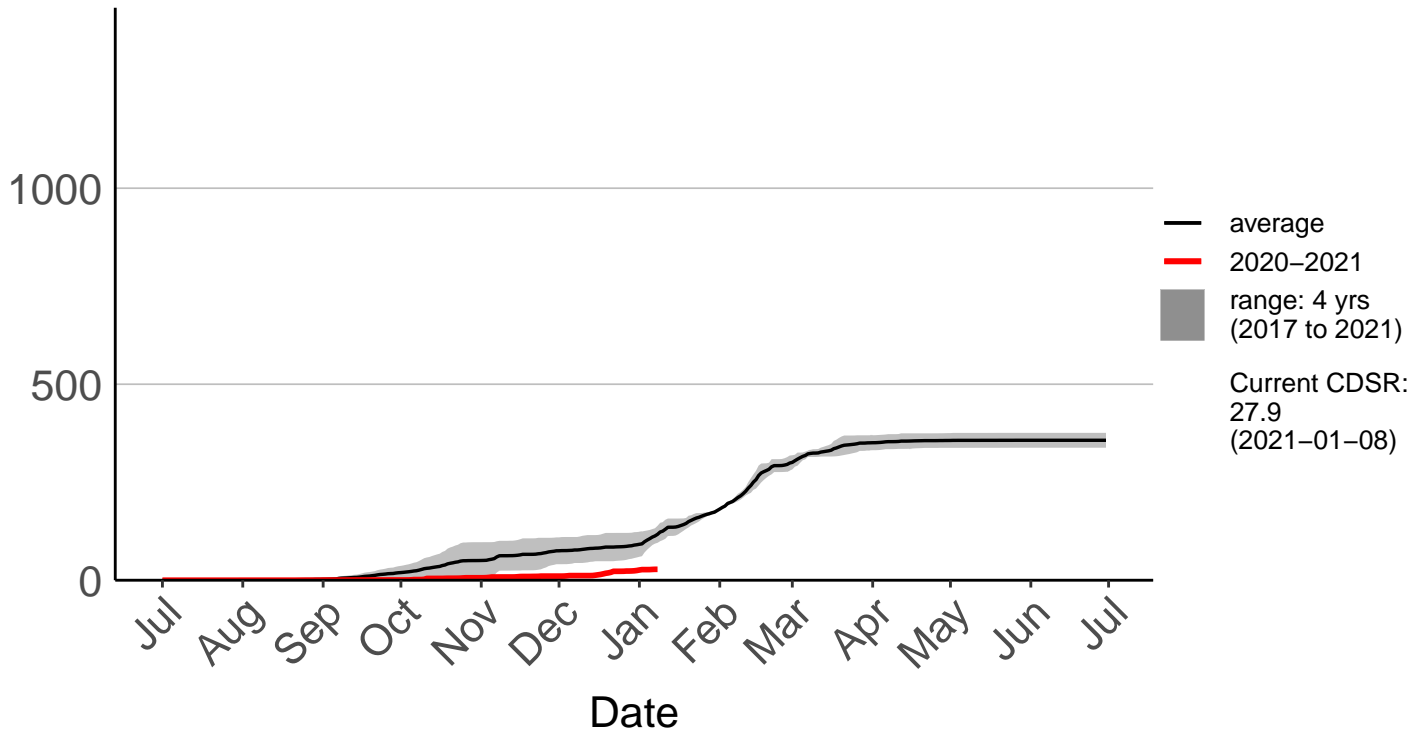

Ranana Raws

Cumulative Daily Severity Rating