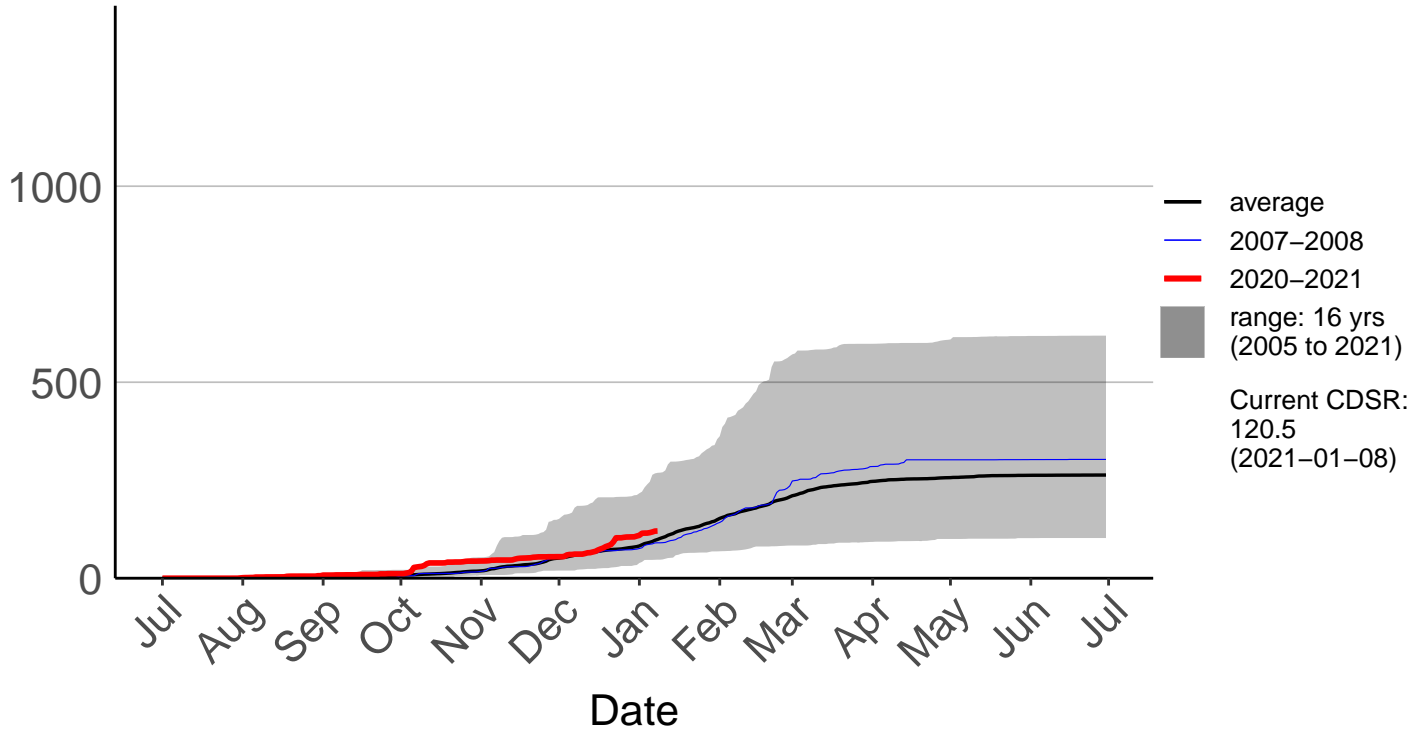

Waiouru Airstrip Aws

Cumulative Daily Severity Rating

— average
— 2020–2021
■ range: 8 yrs (2013 to 2021)
Current CDSR: 42.4 (2021-01-08)

Date

Waitarere Forest Raws

Cumulative Daily Severity Rating

Wanganui Aws

Cumulative Daily Severity Rating

Wanganui, Spriggens Park Ews

Cumulative Daily Severity Rating

Westlawn Raws

Cumulative Daily Severity Rating

Whangaehu Raws

Cumulative Daily Severity Rating

Whanganui Raws

Cumulative Daily Severity Rating