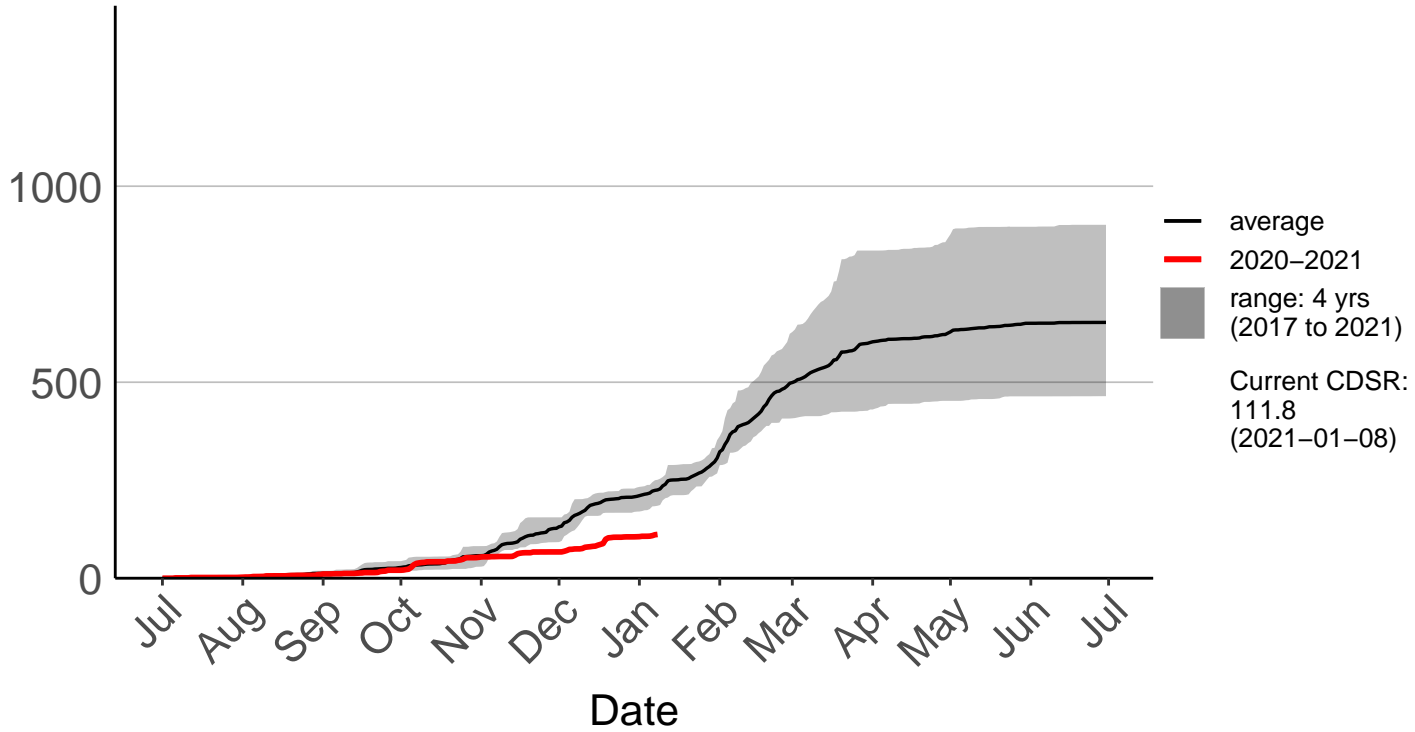

Three Kings Raws

Cumulative Daily Severity Rating

Waimarino Forest Raws

Cumulative Daily Severity Rating

Waione East Raws

Cumulative Daily Severity Rating

Waione Raws – DISCONTINUED

Cumulative Daily Severity Rating

Waiouru Airstrip Aws

Cumulative Daily Severity Rating

— average
— 2020–2021
■ range: 8 yrs (2013 to 2021)
Current CDSR: 42.4 (2021-01-08)

Date

Waitarere Forest Raws

Cumulative Daily Severity Rating

Wanganui Aws