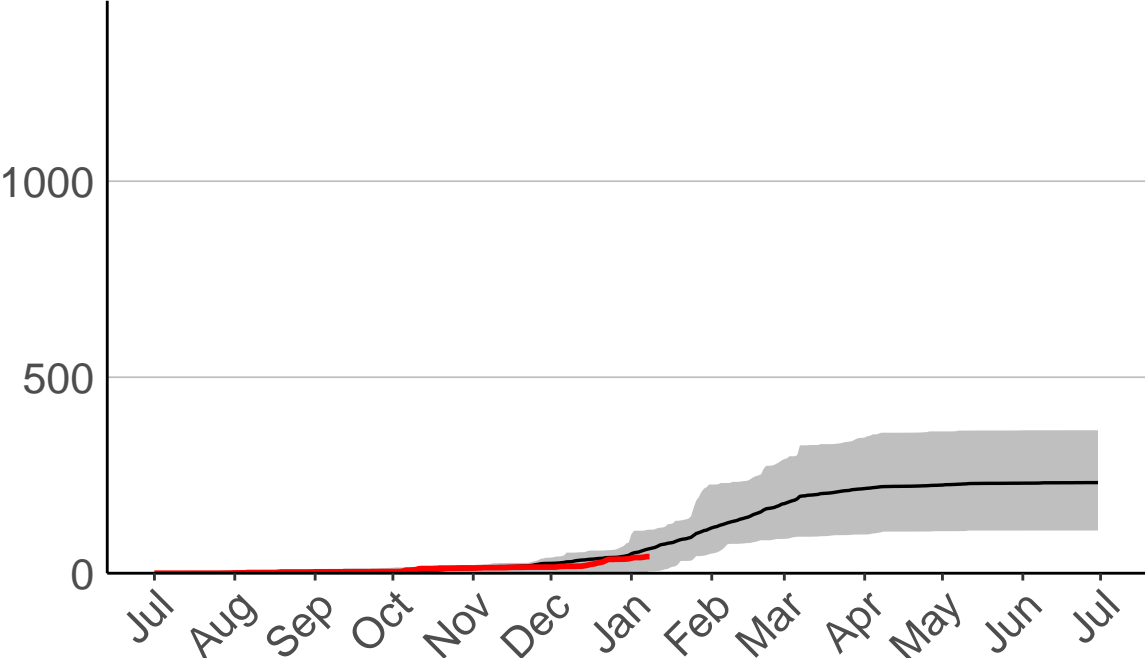

Three Kings Raws

Cumulative Daily Severity Rating

Waimarino Forest Raws

Cumulative Daily Severity Rating

Waione East Raws

Cumulative Daily Severity Rating

Waione Raws – DISCONTINUED

Cumulative Daily Severity Rating

Waiouru Airstrip Aws

Cumulative Daily Severity Rating

— average
— 2020–2021
■ range: 8 yrs (2013 to 2021)
Current CDSR: 42.4 (2021-01-08)

Date

Waitarere Forest Raws

Cumulative Daily Severity Rating

Wanganui Aws