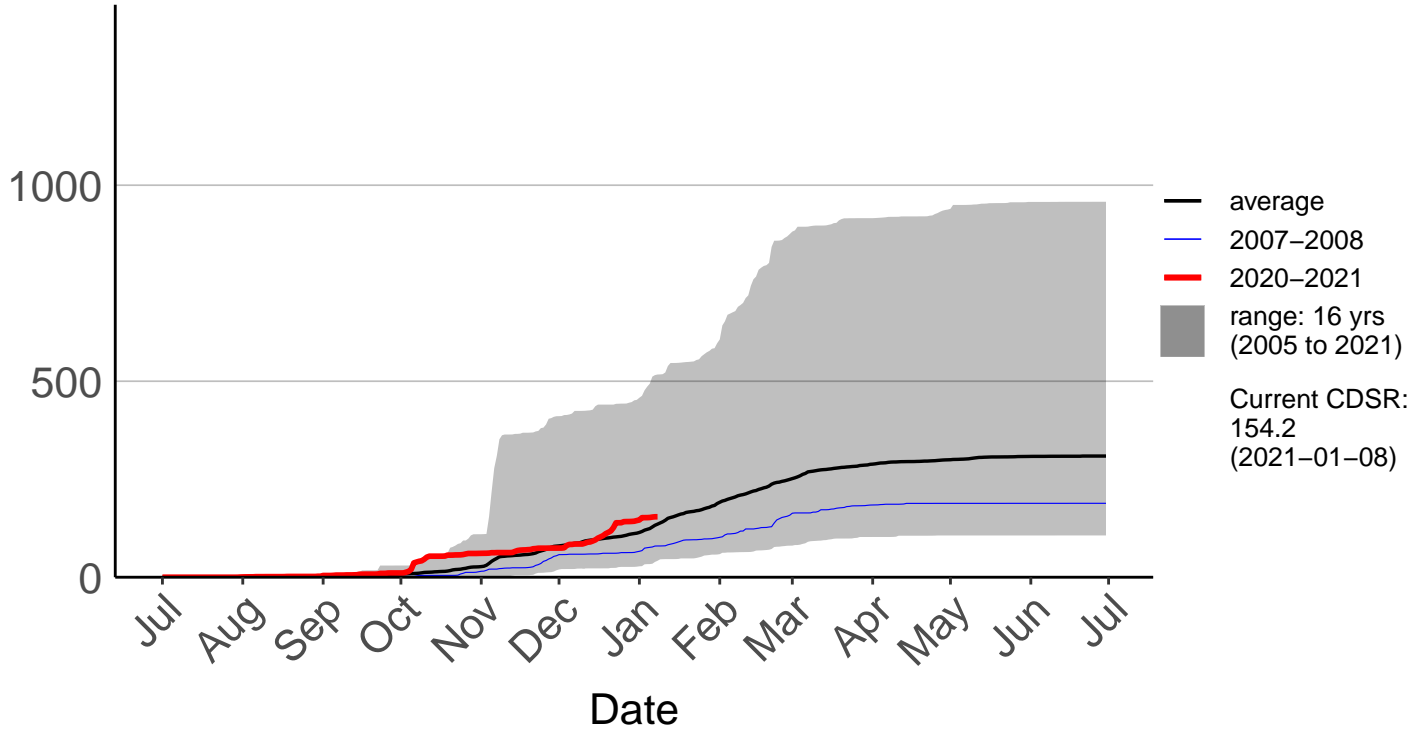

Three Kings Raws

Cumulative Daily Severity Rating