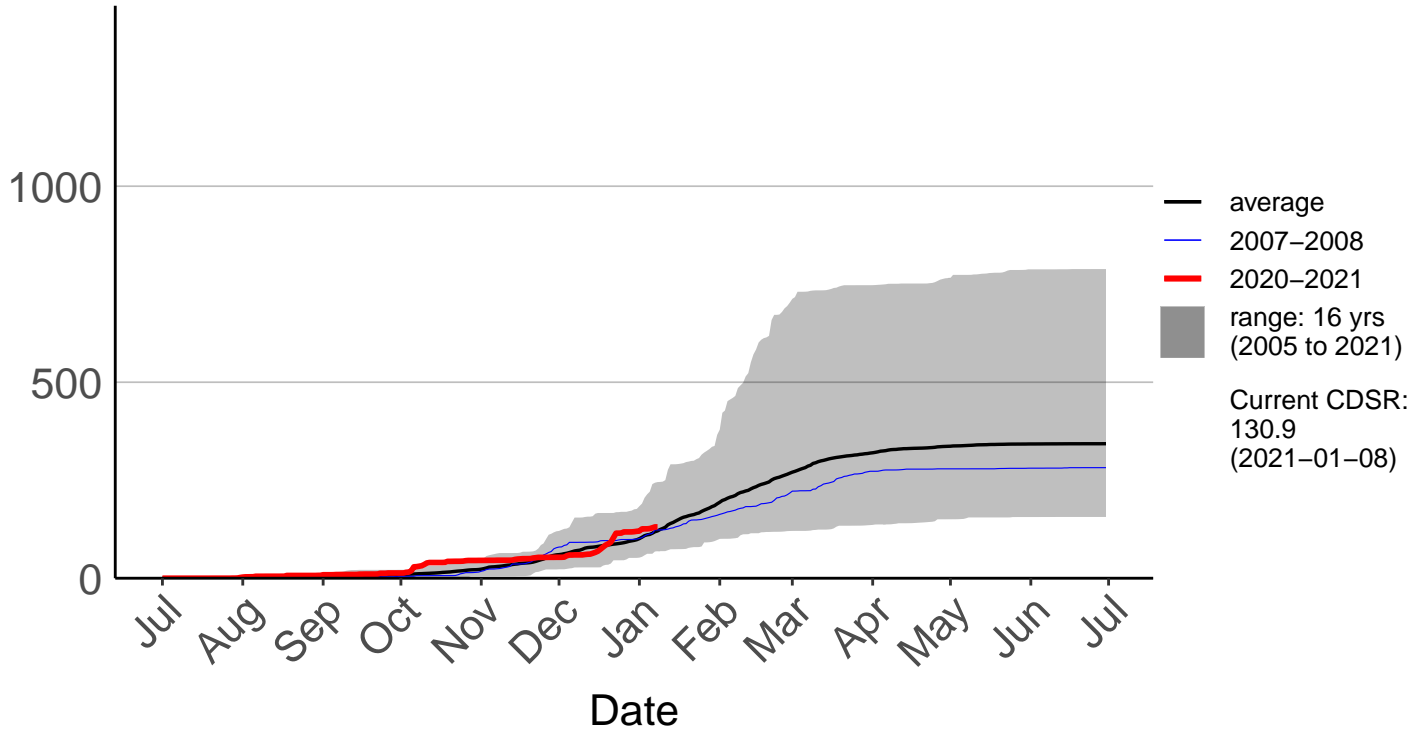

Akitio Ews

Cumulative Daily Severity Rating

Alfredton Raws – DISCONTINUED

Cumulative Daily Severity Rating

Alfredton South Raws

Cumulative Daily Severity Rating

Dannevirke Ews

Cumulative Daily Severity Rating

Desert Road Summit Raws

Cumulative Daily Severity Rating

Feilding Raws

Cumulative Daily Severity Rating

Hunterville Raws

Cumulative Daily Severity Rating

Kirikau Raws

Cumulative Daily Severity Rating