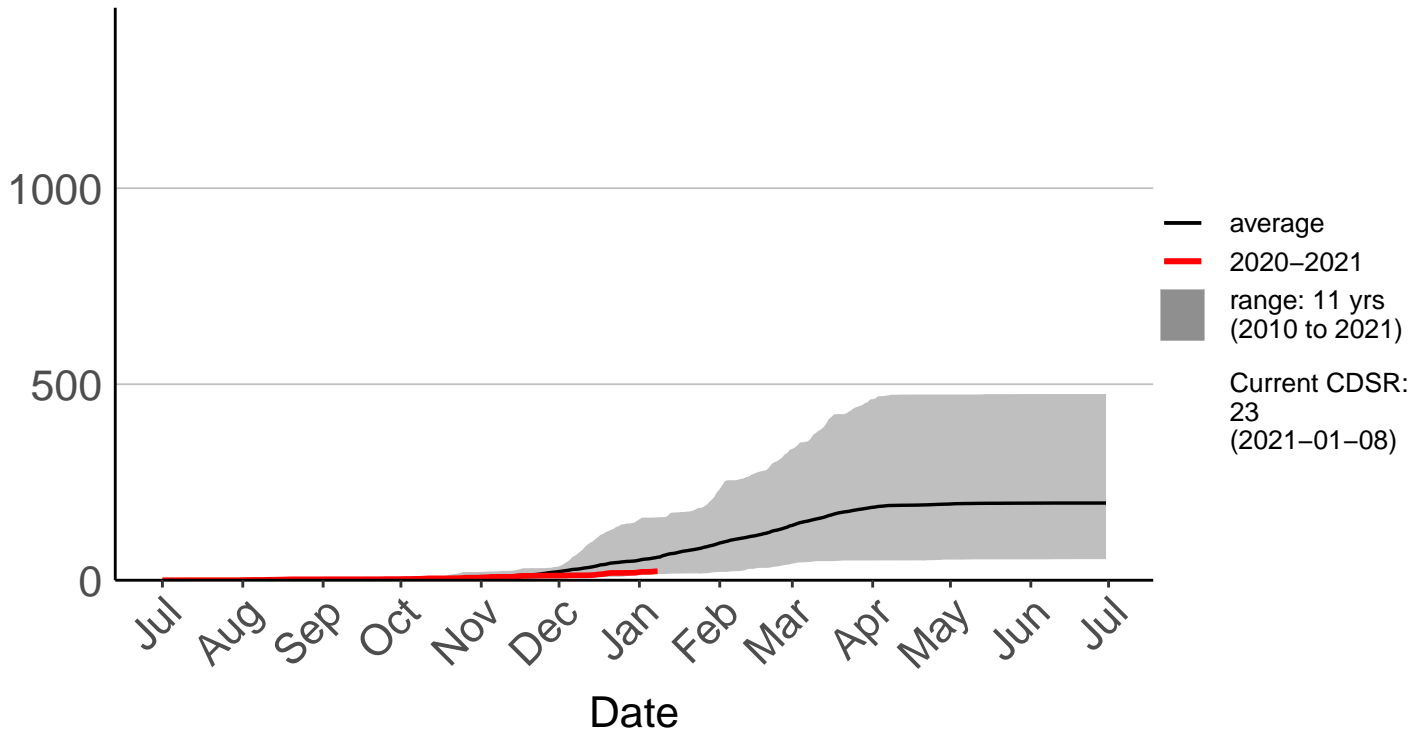

Pahiatua Ews

Cumulative Daily Severity Rating