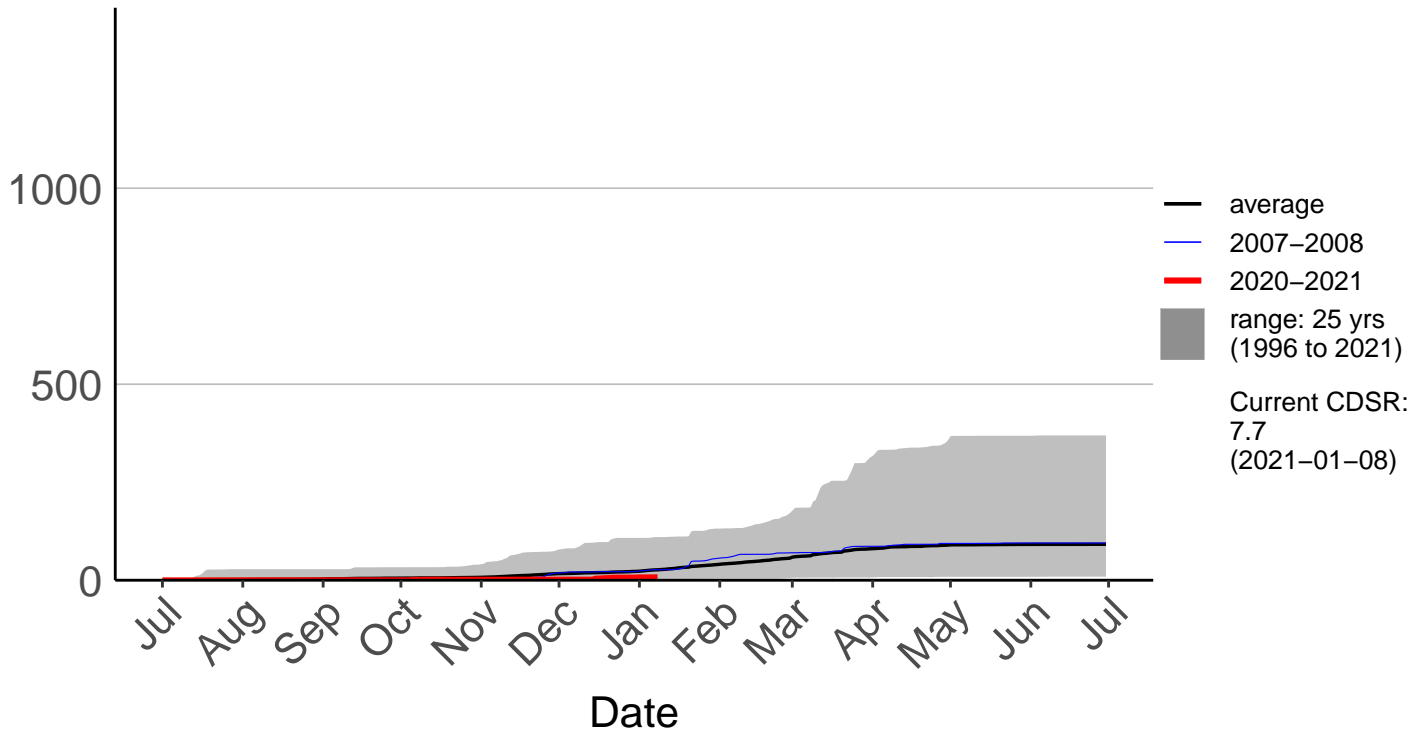

Levin Aws

Cumulative Daily Severity Rating

Matarawa Raws

Cumulative Daily Severity Rating

National Park Raws

Cumulative Daily Severity Rating

Ngahere Park Raws

Cumulative Daily Severity Rating