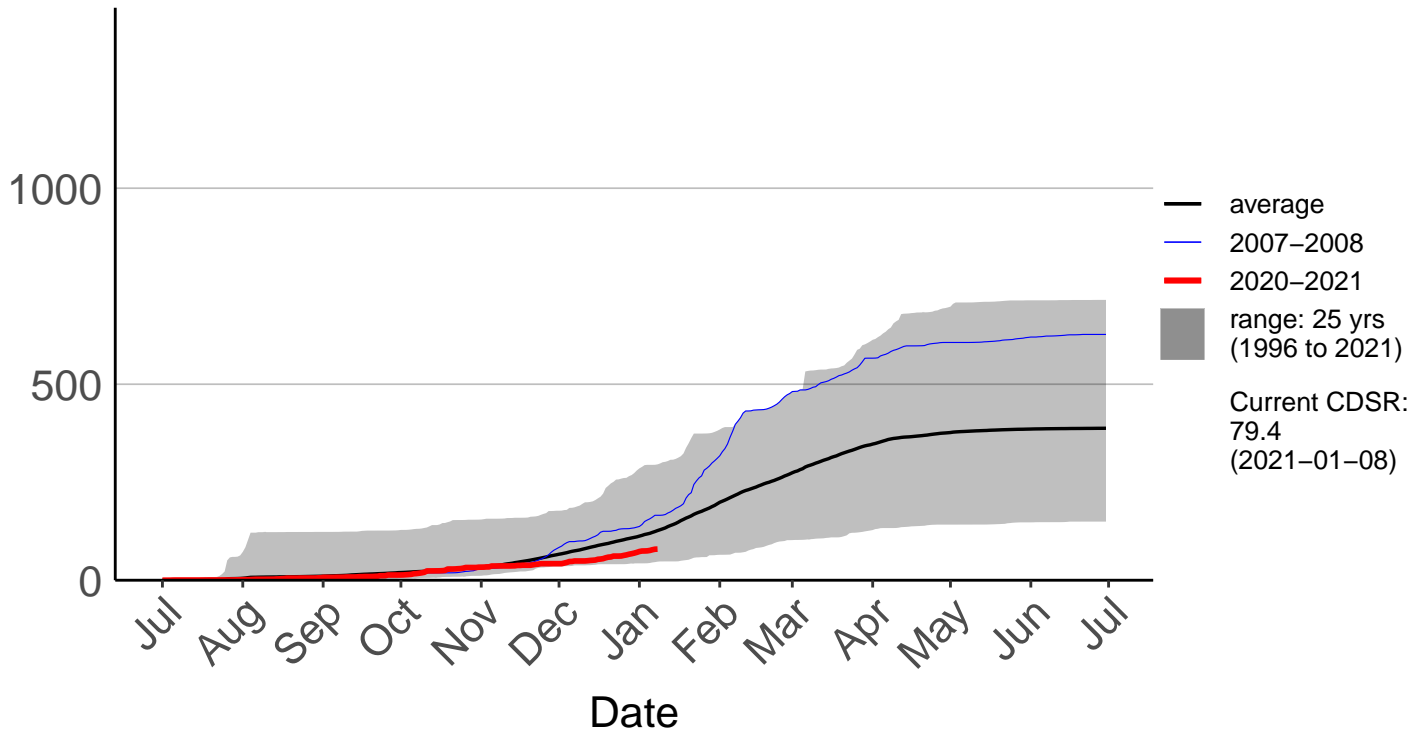

Wanganui, Spriggens Park Ews

Cumulative Daily Severity Rating