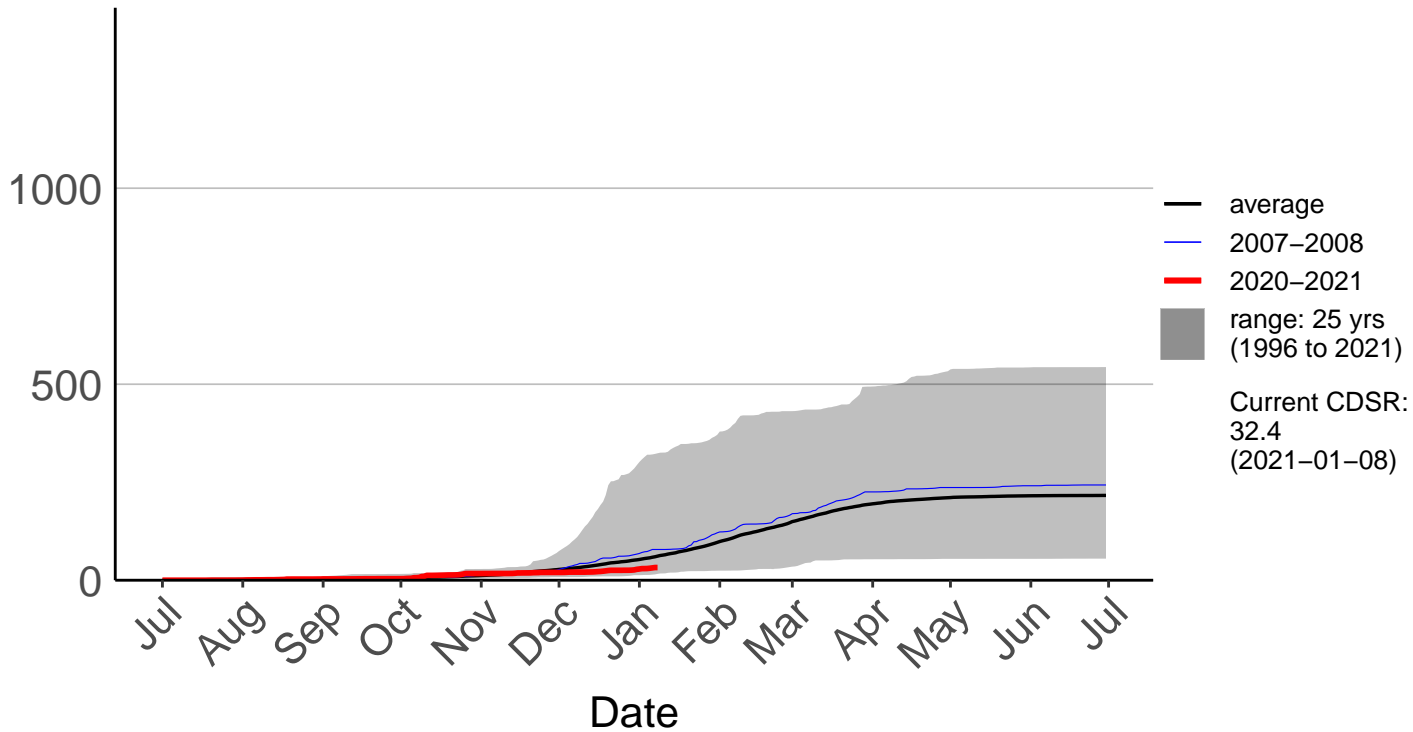

Desert Road Summit Raws

Cumulative Daily Severity Rating

Feilding Raws

Cumulative Daily Severity Rating

Hunterville Raws

Cumulative Daily Severity Rating

Kirikau Raws

Cumulative Daily Severity Rating

Levin Aws

Cumulative Daily Severity Rating

Matarawa Raws

Cumulative Daily Severity Rating

National Park Raws

Cumulative Daily Severity Rating

Ngahere Park Raws

Cumulative Daily Severity Rating