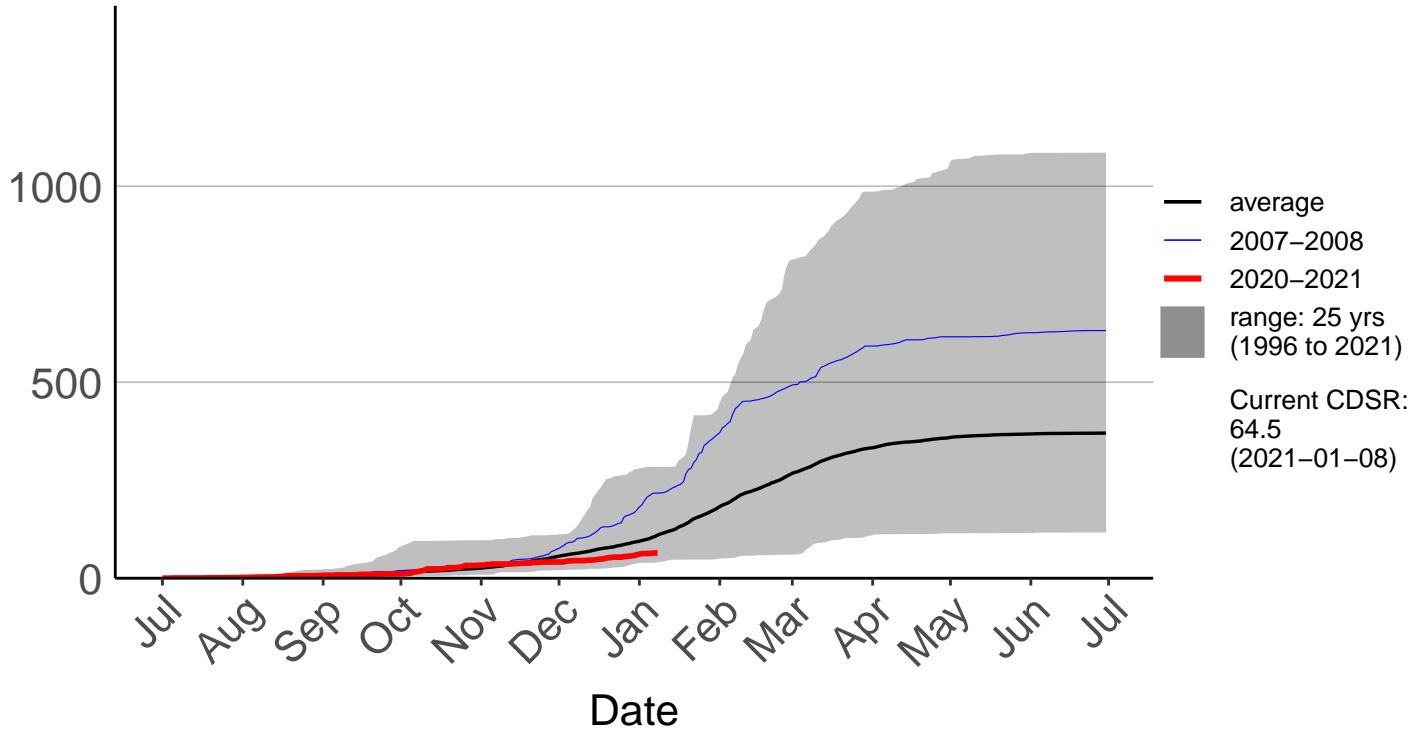

Ngamatea Raws

Cumulative Daily Severity Rating

Pahiatua Ews

Cumulative Daily Severity Rating

Palmerston North SYNOP

Cumulative Daily Severity Rating

Paradise Valley Raws

Cumulative Daily Severity Rating

Ranana Raws

Cumulative Daily Severity Rating

Raumai Raws

Cumulative Daily Severity Rating

Tapuae Raws

Cumulative Daily Severity Rating

Tarn Track Raws

Cumulative Daily Severity Rating