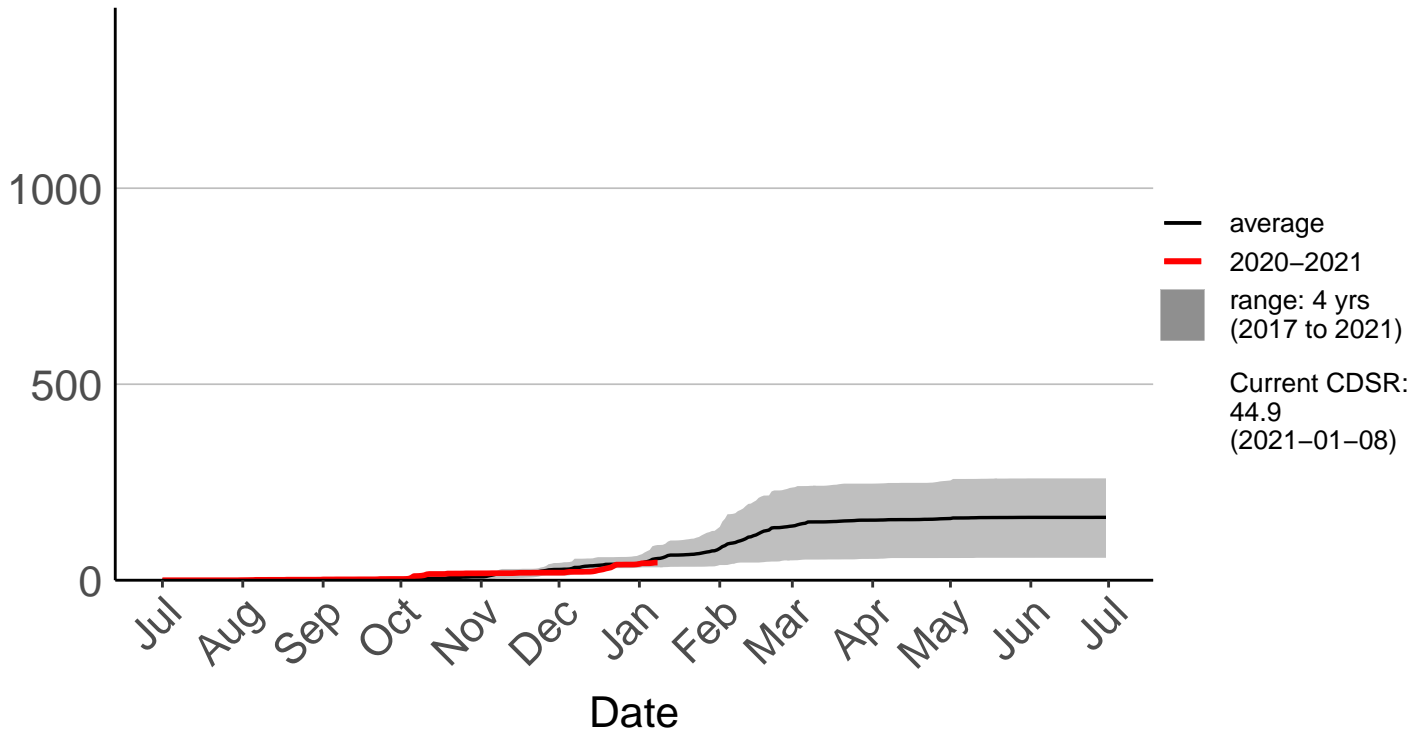

Ranana Raws

Cumulative Daily Severity Rating

Raumai Raws

Cumulative Daily Severity Rating

Tapuae Raws

Cumulative Daily Severity Rating

Tarn Track Raws

Cumulative Daily Severity Rating