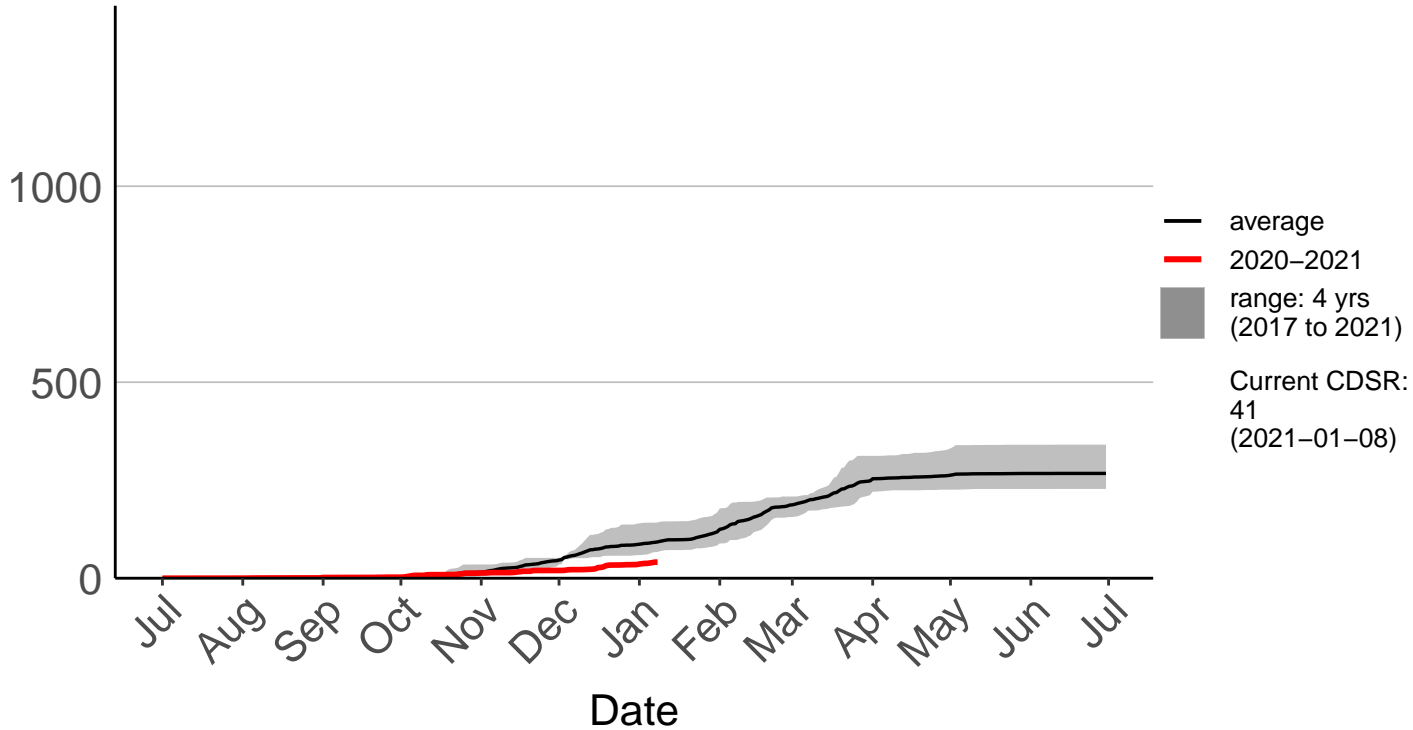

Akitio Ews

Cumulative Daily Severity Rating

Alfredton Raws – DISCONTINUED

Cumulative Daily Severity Rating

Alfredton South Raws

Cumulative Daily Severity Rating

Dannevirke Ews

Cumulative Daily Severity Rating

Desert Road Summit Raws

Cumulative Daily Severity Rating

Feilding Raws

Cumulative Daily Severity Rating

Hunterville Raws

Cumulative Daily Severity Rating

Kirikau Raws

Cumulative Daily Severity Rating