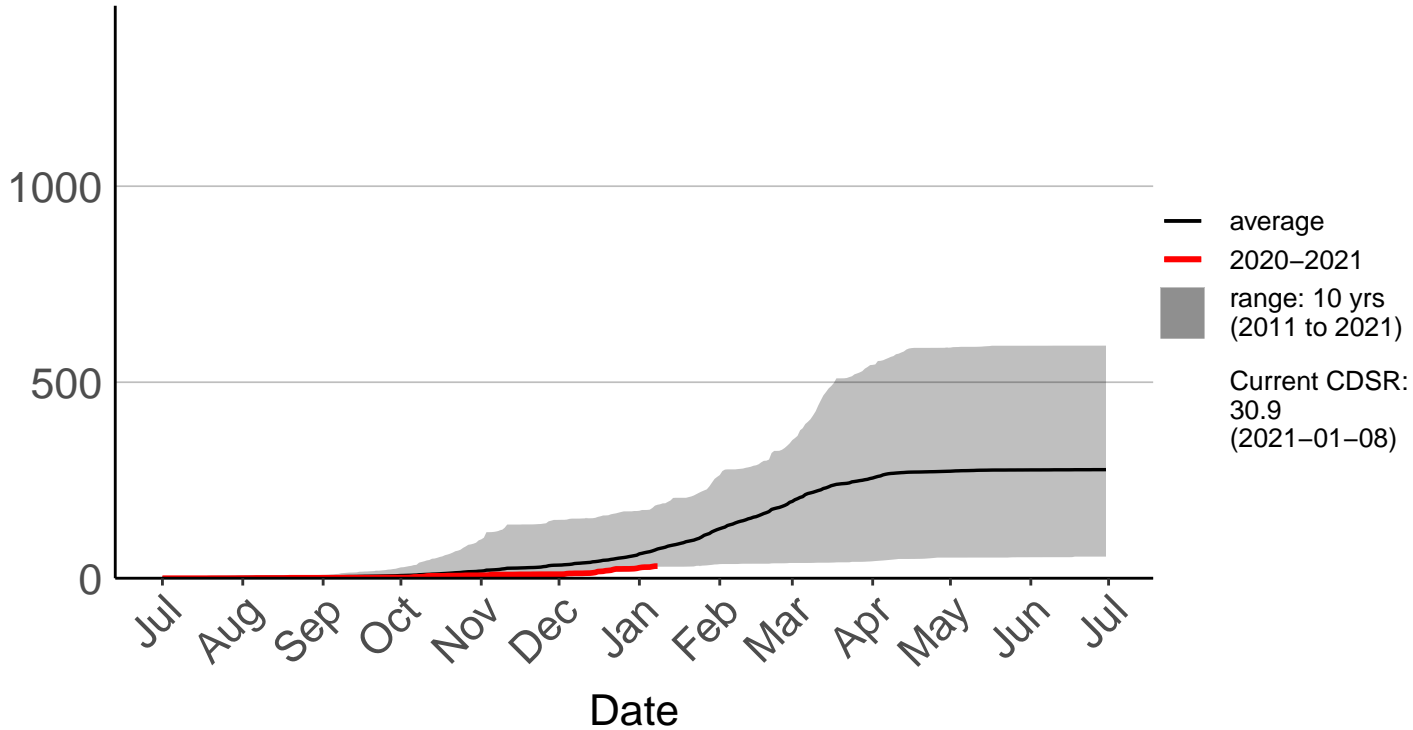

Waiouru Airstrip Aws

Cumulative Daily Severity Rating

— average
— 2020–2021
■ range: 8 yrs (2013 to 2021)
Current CDSR: 42.4 (2021-01-08)

Date

Waitarere Forest Raws

Cumulative Daily Severity Rating

Wanganui Aws

Cumulative Daily Severity Rating

Wanganui, Spriggens Park Ews

Cumulative Daily Severity Rating

Westlawn Raws

Cumulative Daily Severity Rating

Whangaehu Raws

Cumulative Daily Severity Rating

Whanganui Raws

Cumulative Daily Severity Rating