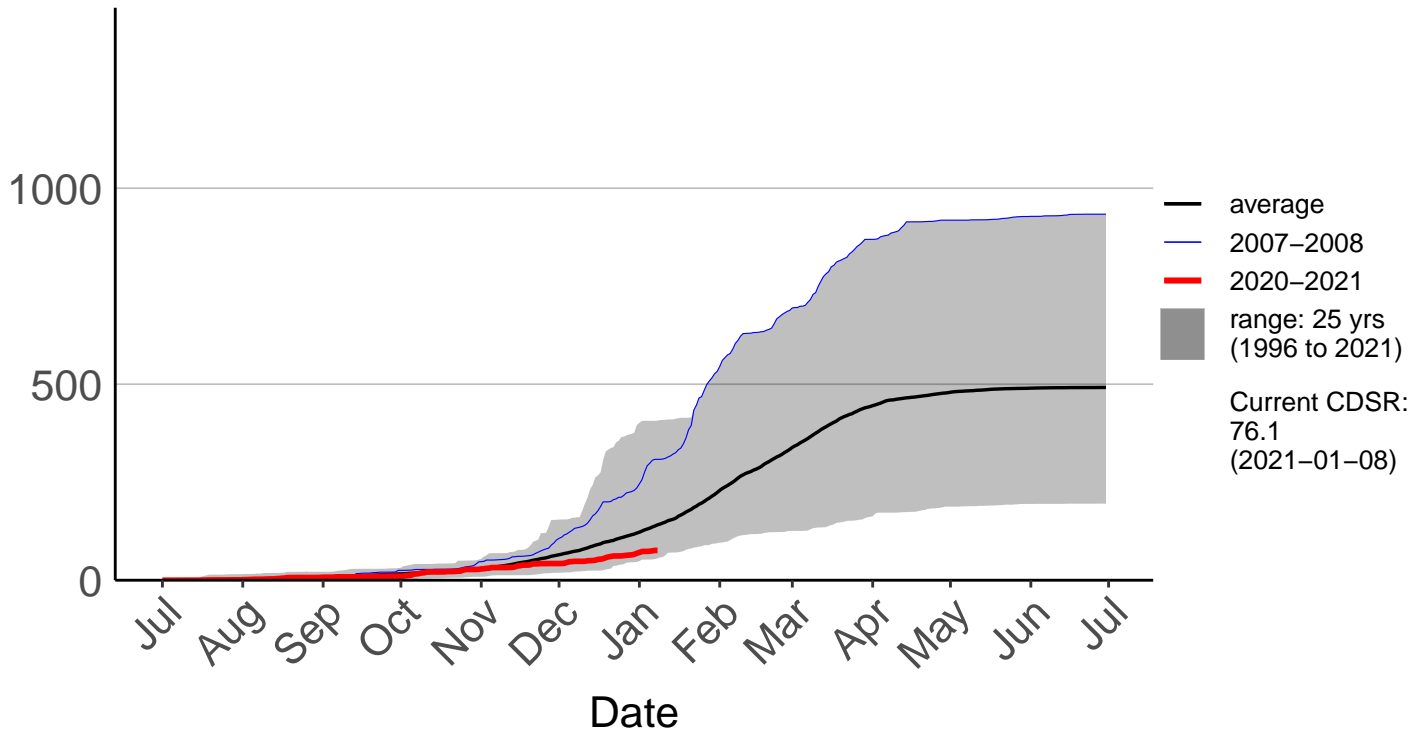

Ngamatea Raws

Cumulative Daily Severity Rating

Pahiatua Ews

Cumulative Daily Severity Rating

Palmerston North SYNOP

Cumulative Daily Severity Rating

Paradise Valley Raws

Cumulative Daily Severity Rating