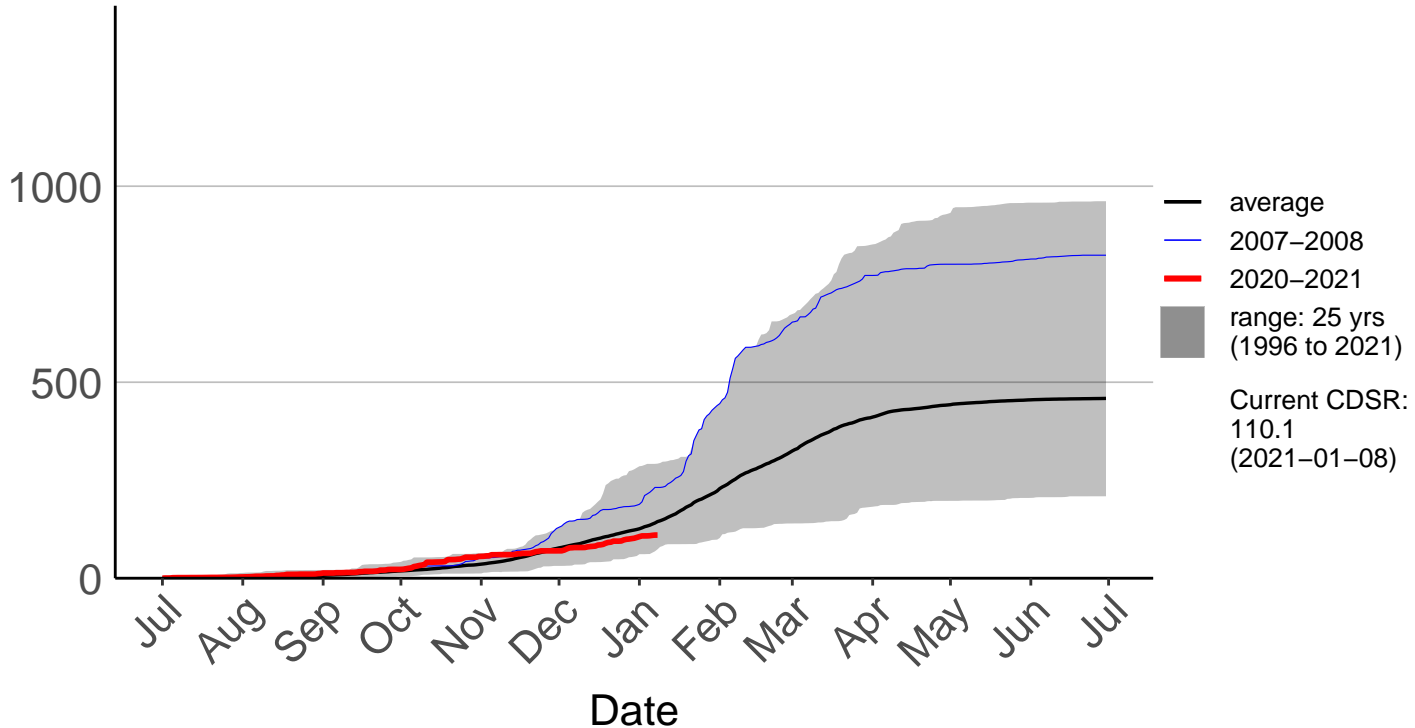

Wanganui Aws

Cumulative Daily Severity Rating