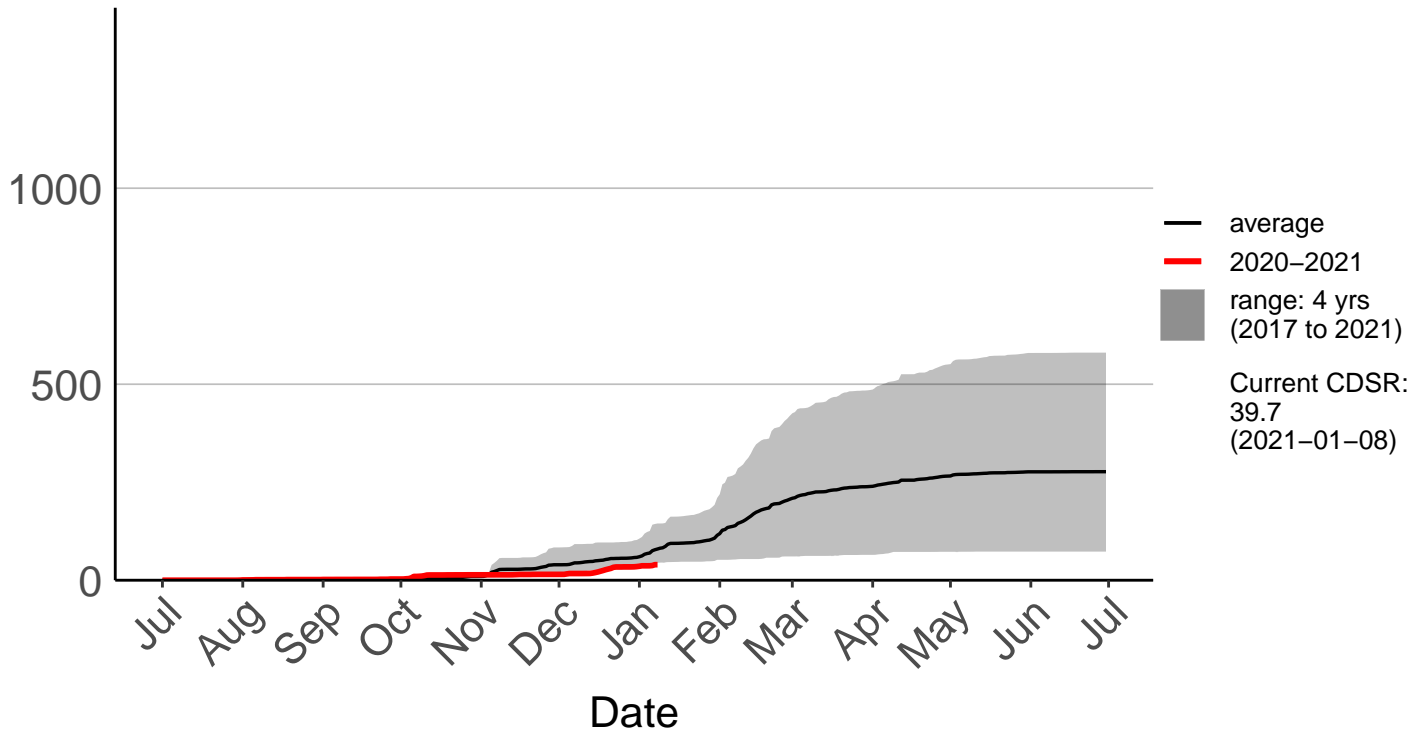

Ngamatea Raws

Cumulative Daily Severity Rating

Pahiatua Ews

Cumulative Daily Severity Rating

Palmerston North SYNOP

Cumulative Daily Severity Rating

Paradise Valley Raws

Cumulative Daily Severity Rating