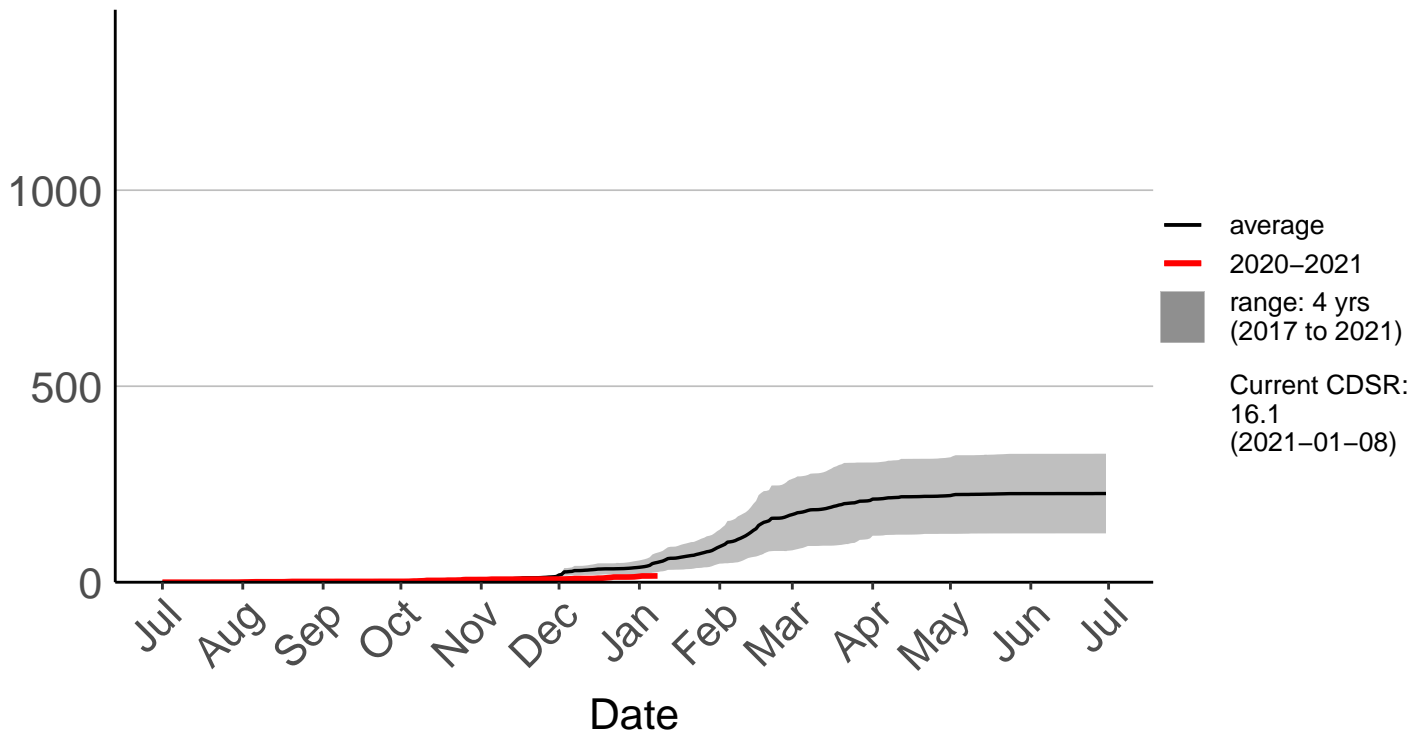

Desert Road Summit Raws

Cumulative Daily Severity Rating

Feilding Raws

Cumulative Daily Severity Rating

Hunterville Raws

Cumulative Daily Severity Rating

Kirikau Raws

Cumulative Daily Severity Rating

Levin Aws

Cumulative Daily Severity Rating

Matarawa Raws

Cumulative Daily Severity Rating

National Park Raws

Cumulative Daily Severity Rating

Ngahere Park Raws

Cumulative Daily Severity Rating