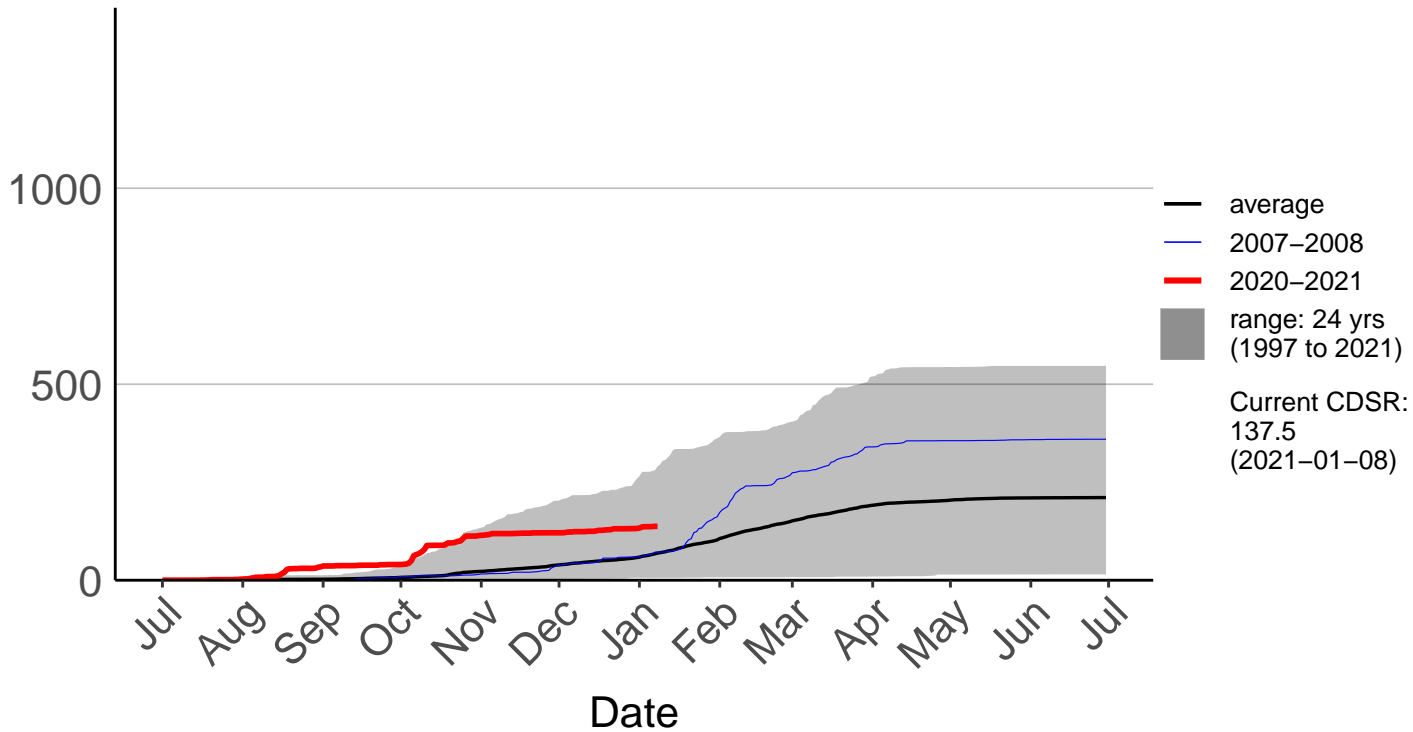

Ranana Raws

Cumulative Daily Severity Rating

Raumai Raws

Cumulative Daily Severity Rating

Tapuae Raws

Cumulative Daily Severity Rating

Tarn Track Raws

Cumulative Daily Severity Rating