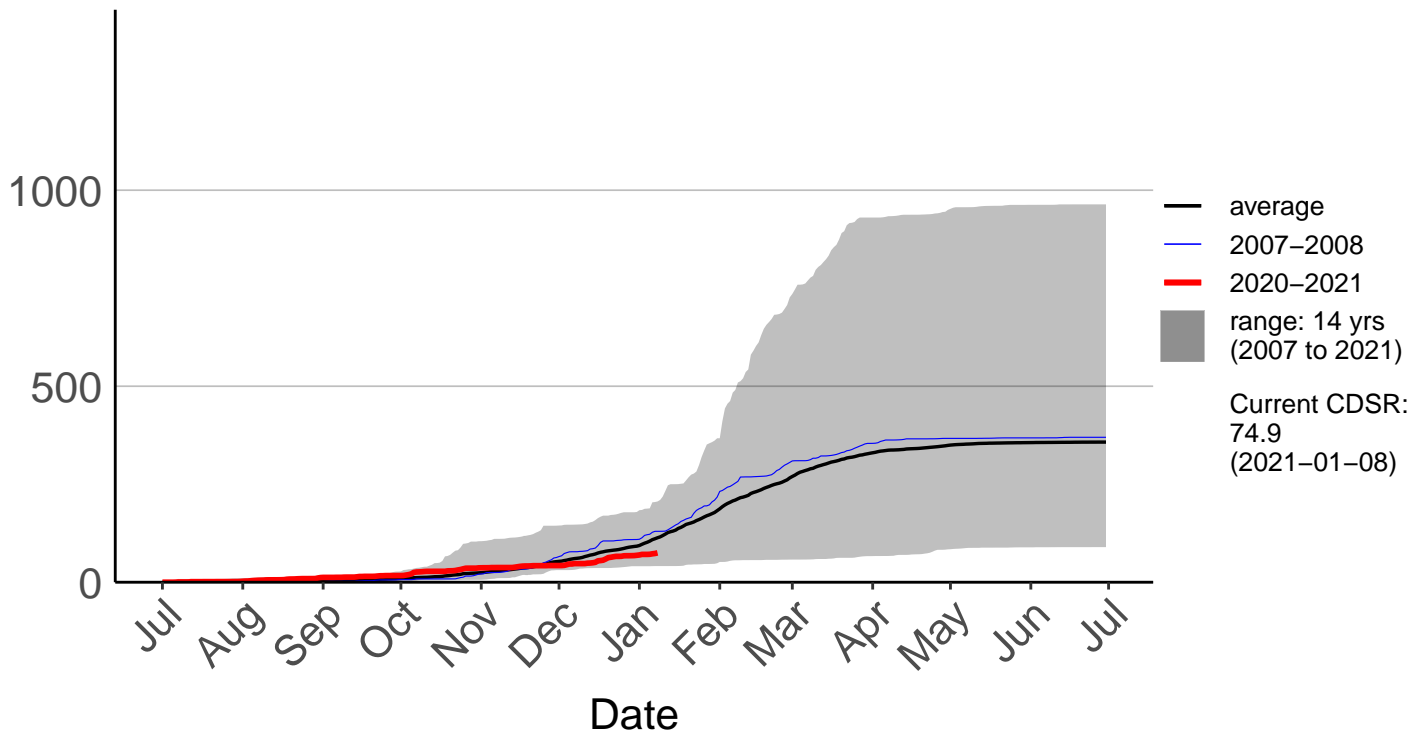

Akitio Ews

Cumulative Daily Severity Rating

Alfredton Raws – DISCONTINUED

Cumulative Daily Severity Rating

Alfredton South Raws

Cumulative Daily Severity Rating

Dannevirke Ews

Cumulative Daily Severity Rating

Desert Road Summit Raws

Cumulative Daily Severity Rating

Feilding Raws

Cumulative Daily Severity Rating

Hunterville Raws

Cumulative Daily Severity Rating

Kirikau Raws

Cumulative Daily Severity Rating