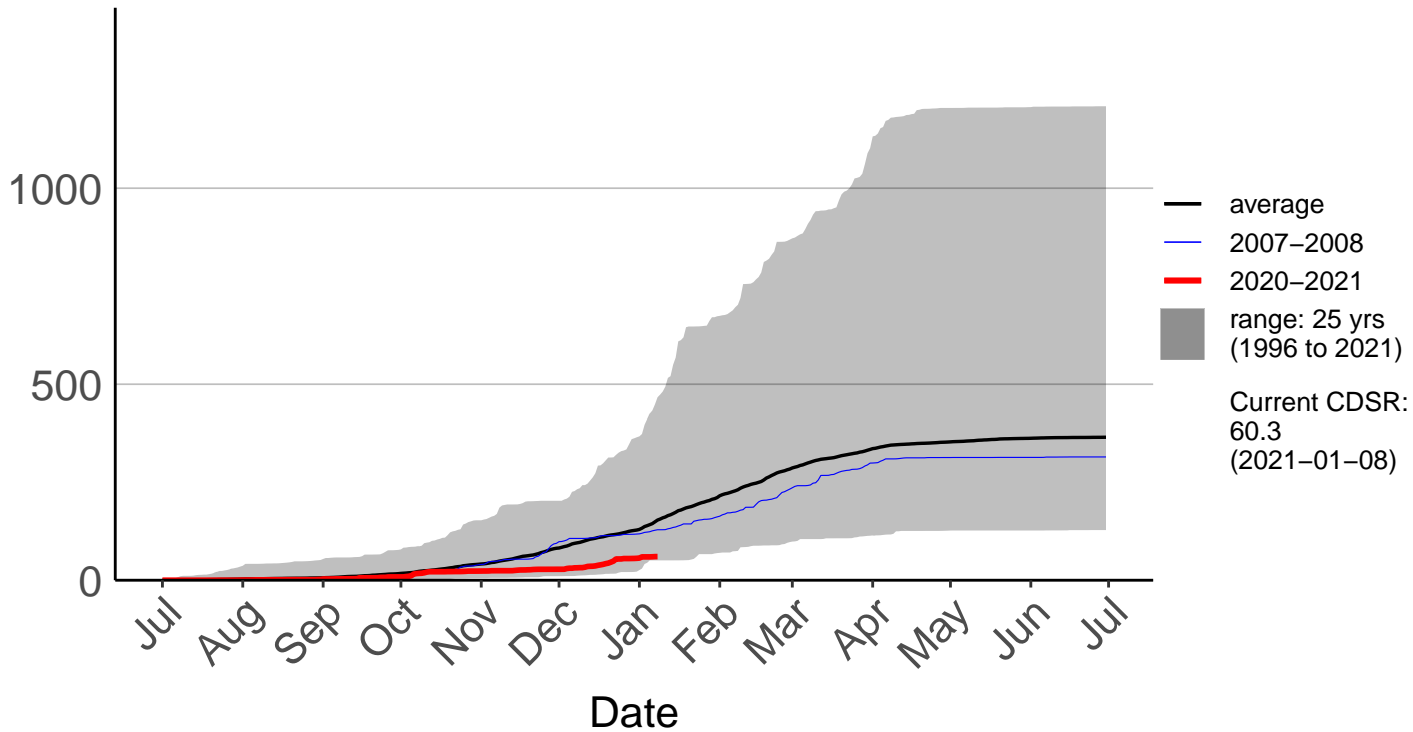

Ngamatea Raws

Cumulative Daily Severity Rating