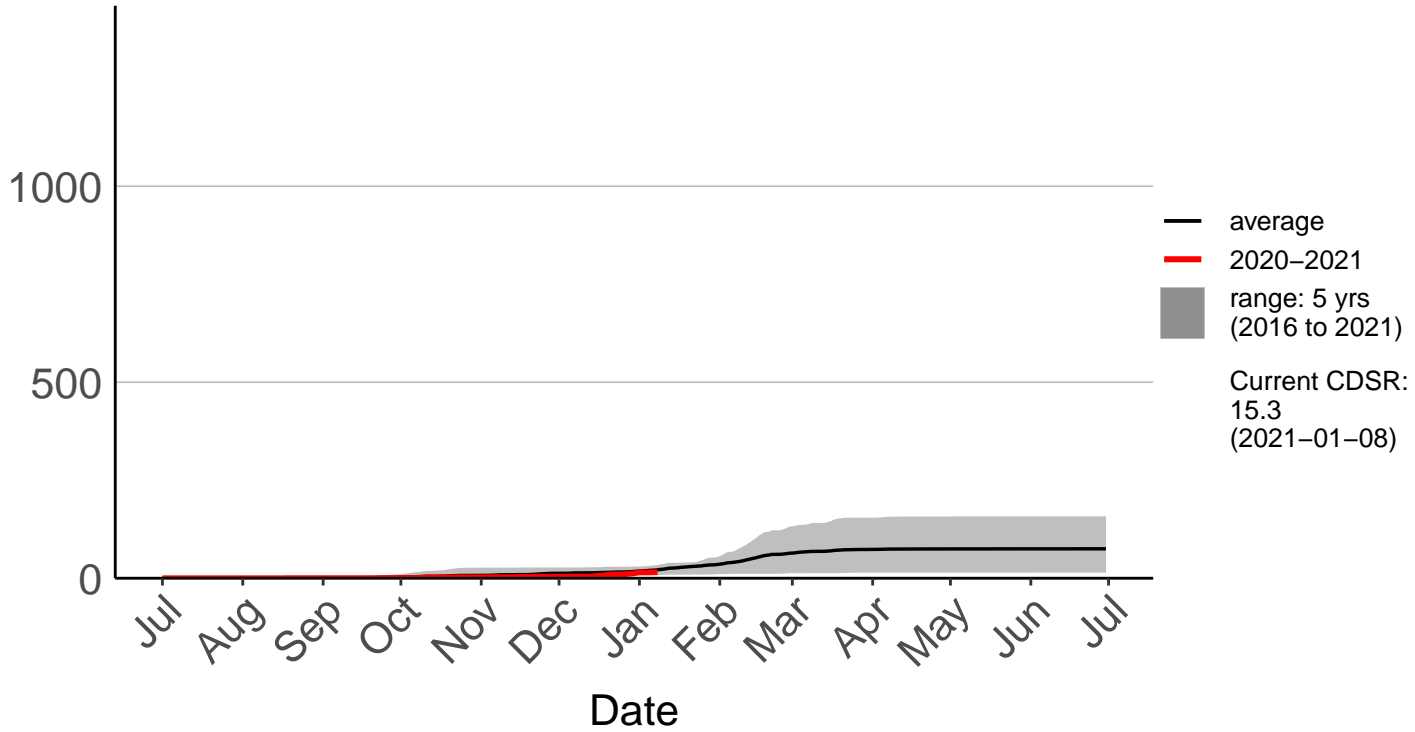

Desert Road Summit Raws

Cumulative Daily Severity Rating

Feilding Raws

Cumulative Daily Severity Rating

Hunterville Raws

Cumulative Daily Severity Rating

Kirikau Raws

Cumulative Daily Severity Rating

Levin Aws

Cumulative Daily Severity Rating

Matarawa Raws

Cumulative Daily Severity Rating

National Park Raws

Cumulative Daily Severity Rating

Ngahere Park Raws

Cumulative Daily Severity Rating