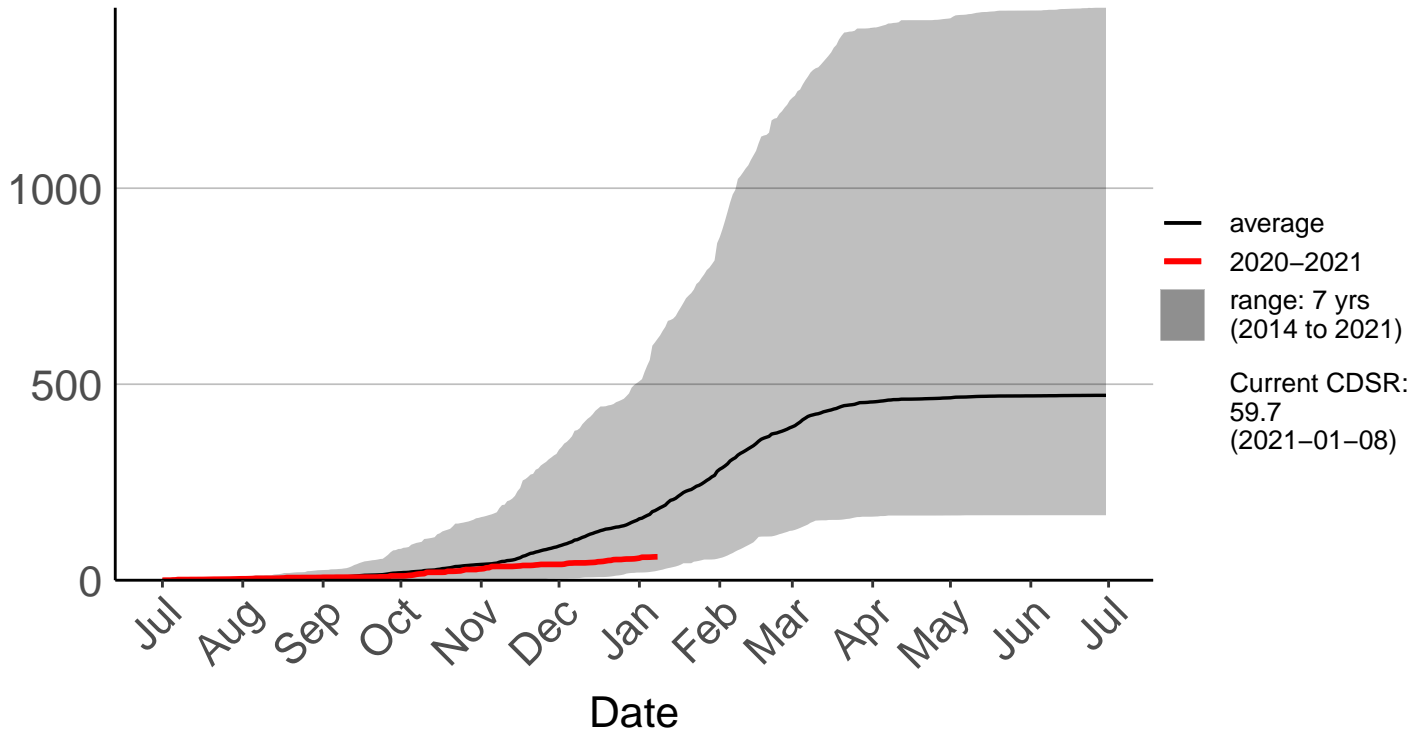

Desert Road Summit Raws

Cumulative Daily Severity Rating

Feilding Raws

Cumulative Daily Severity Rating

Hunterville Raws

Cumulative Daily Severity Rating

Kirikau Raws

Cumulative Daily Severity Rating

Levin Aws

Cumulative Daily Severity Rating

Matarawa Raws

Cumulative Daily Severity Rating

National Park Raws

Cumulative Daily Severity Rating

Ngahere Park Raws

Cumulative Daily Severity Rating