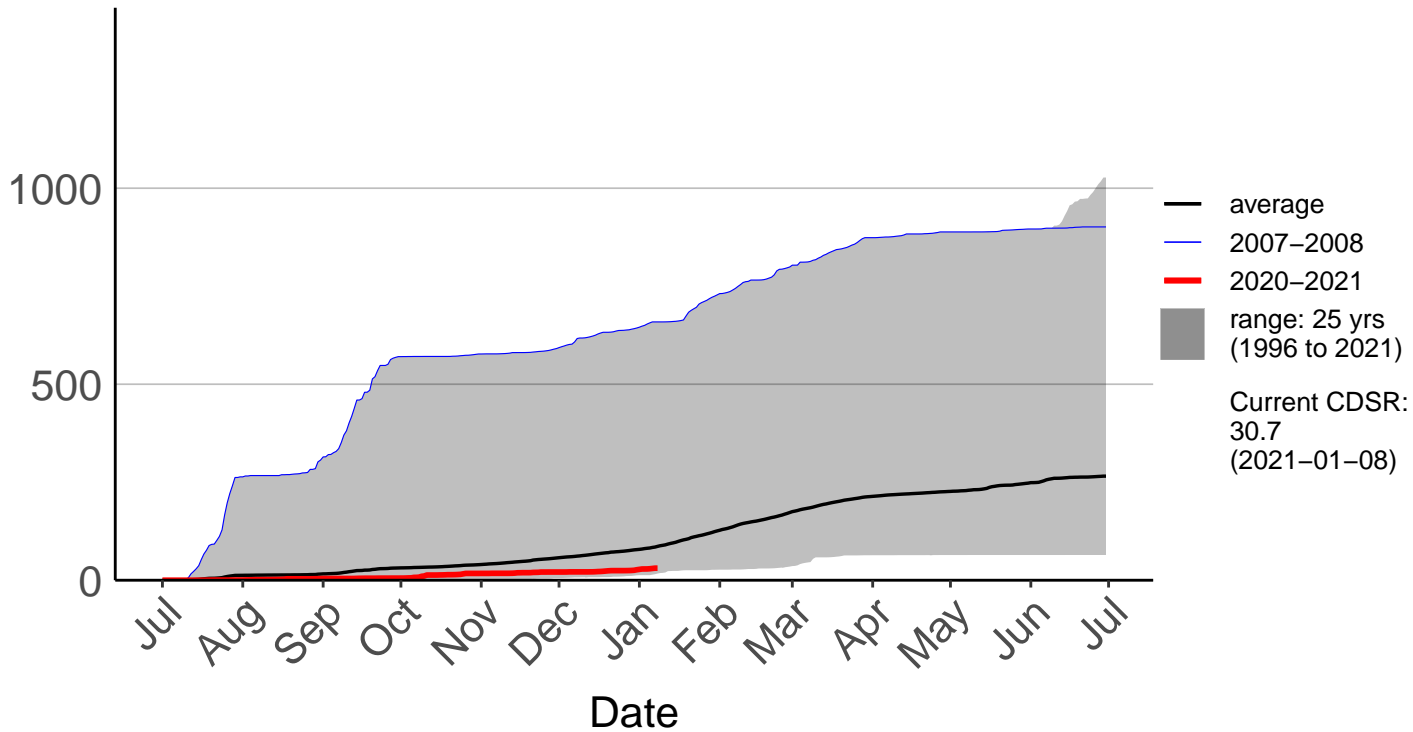

Waiouru Airstrip Aws

Cumulative Daily Severity Rating

— average
— 2020–2021
■ range: 8 yrs (2013 to 2021)
Current CDSR: 42.4 (2021-01-08)

Date

Waitarere Forest Raws

Cumulative Daily Severity Rating

Wanganui Aws