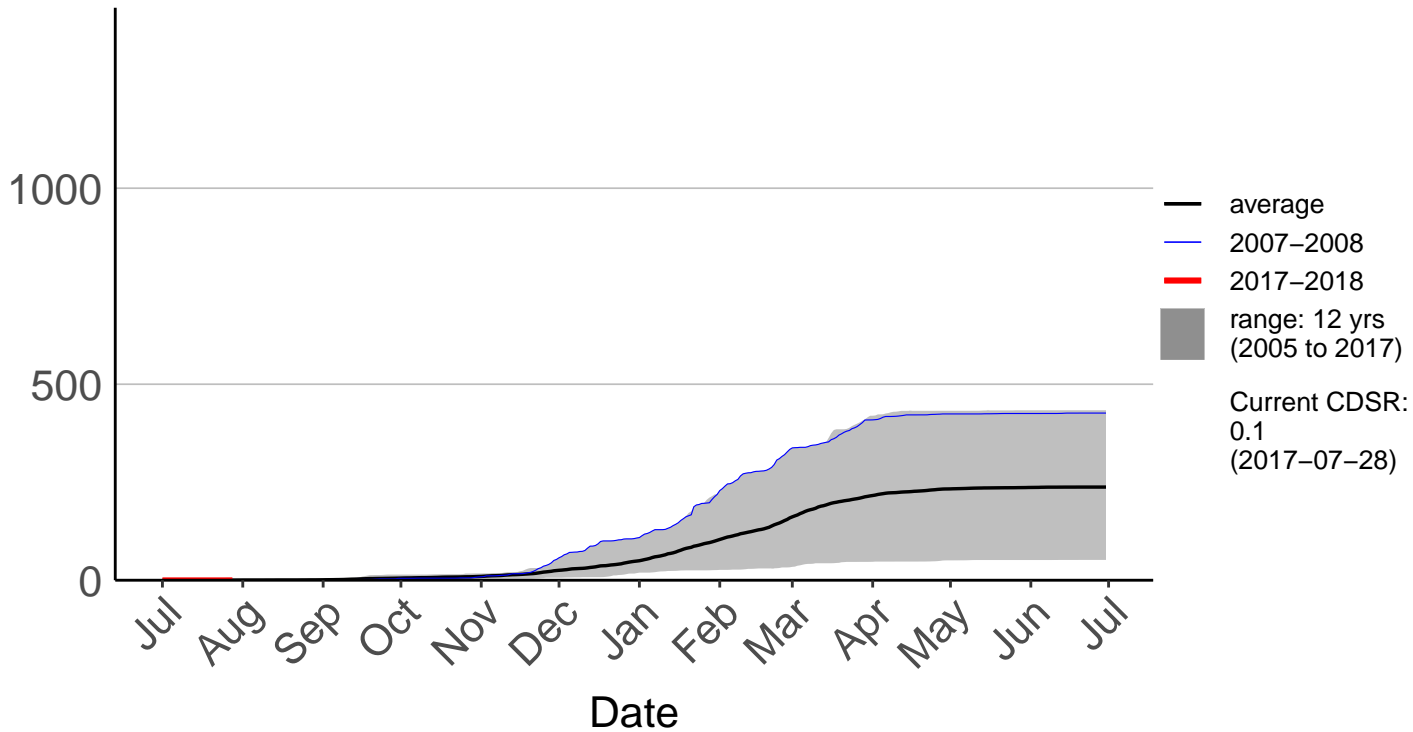

Akitio Ews

Cumulative Daily Severity Rating

Alfredton Raws – DISCONTINUED

Cumulative Daily Severity Rating

Alfredton South Raws

Cumulative Daily Severity Rating

Dannevirke Ews

Cumulative Daily Severity Rating

Desert Road Summit Raws

Cumulative Daily Severity Rating

Feilding Raws

Cumulative Daily Severity Rating

Hunterville Raws

Cumulative Daily Severity Rating

Kirikau Raws

Cumulative Daily Severity Rating