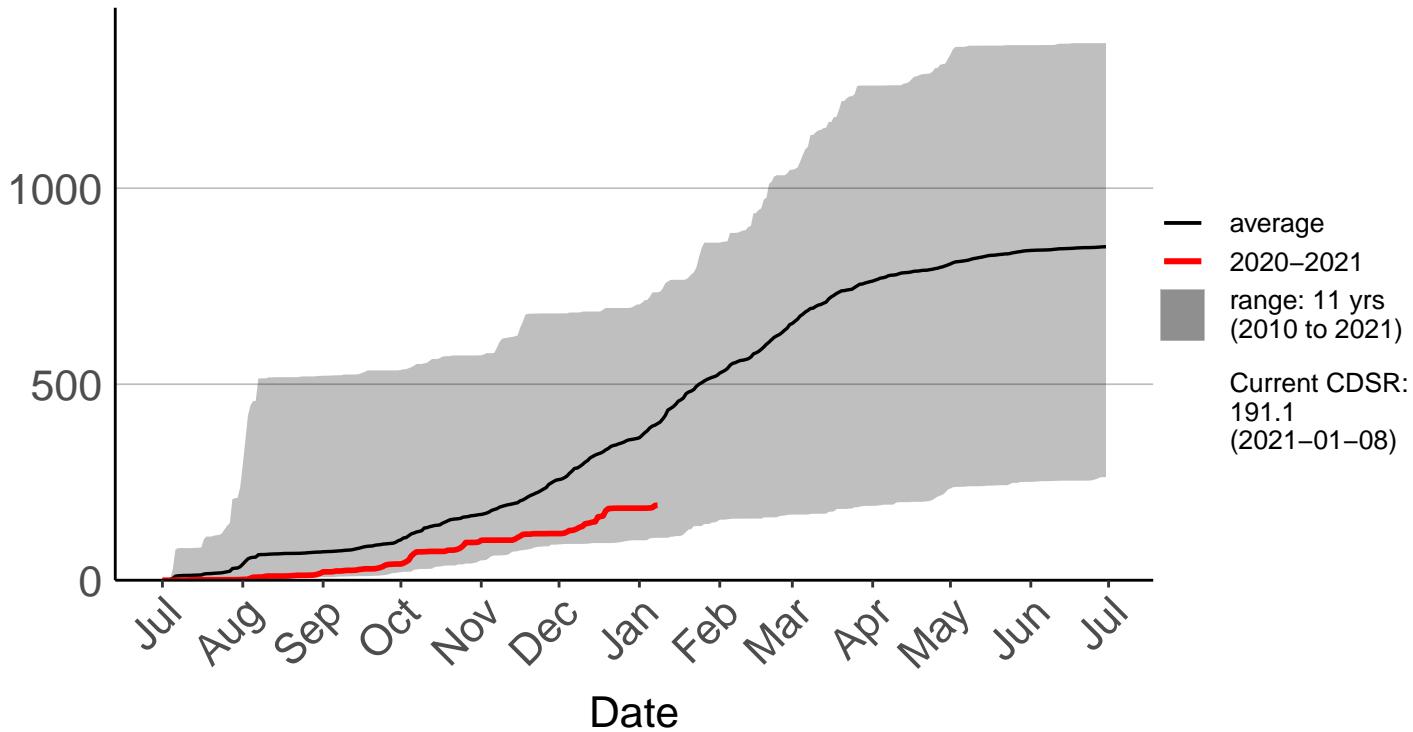

Akitio Ews

Cumulative Daily Severity Rating

Alfredton Raws – DISCONTINUED

Cumulative Daily Severity Rating

Alfredton South Raws

Cumulative Daily Severity Rating

Dannevirke Ews

Cumulative Daily Severity Rating

Desert Road Summit Raws

Cumulative Daily Severity Rating

Feilding Raws

Cumulative Daily Severity Rating

Hunterville Raws

Cumulative Daily Severity Rating

Kirikau Raws

Cumulative Daily Severity Rating