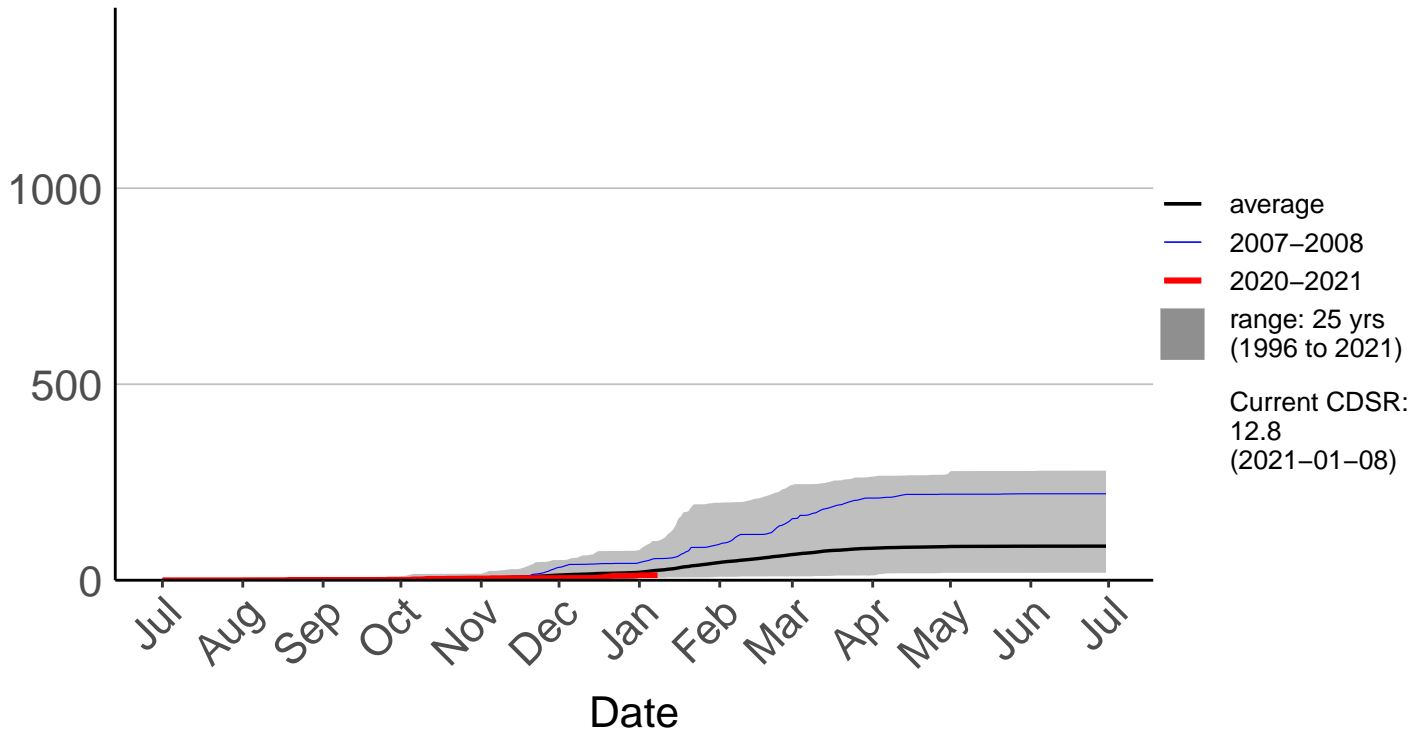

Waimarino Forest Raws

Cumulative Daily Severity Rating