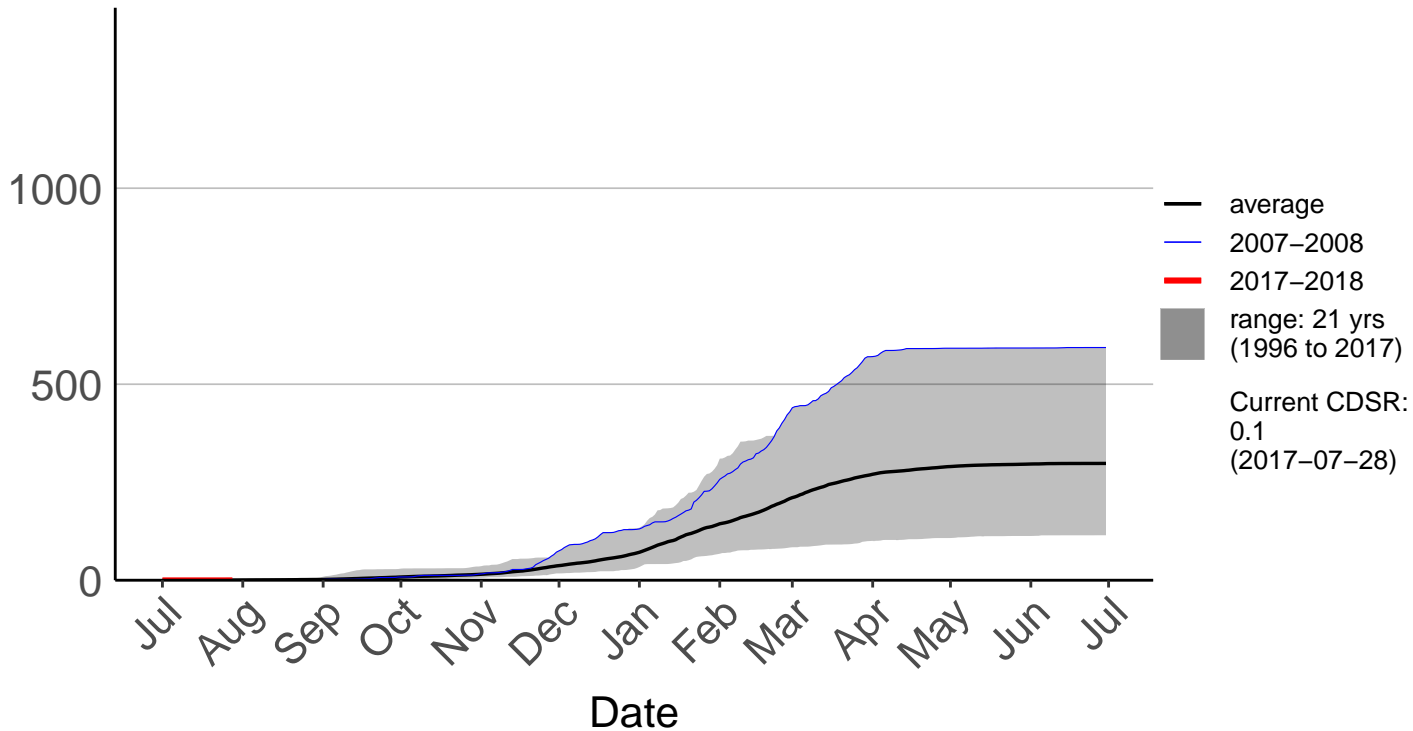

Three Kings Raws

Cumulative Daily Severity Rating

Waimarino Forest Raws

Cumulative Daily Severity Rating

Waione East Raws

Cumulative Daily Severity Rating

Waione Raws – DISCONTINUED

Cumulative Daily Severity Rating

Waiouru Airstrip Aws

Cumulative Daily Severity Rating

— average
— 2020–2021
■ range: 8 yrs (2013 to 2021)
Current CDSR: 42.4 (2021-01-08)

Date

Waitarere Forest Raws

Cumulative Daily Severity Rating

Wanganui Aws