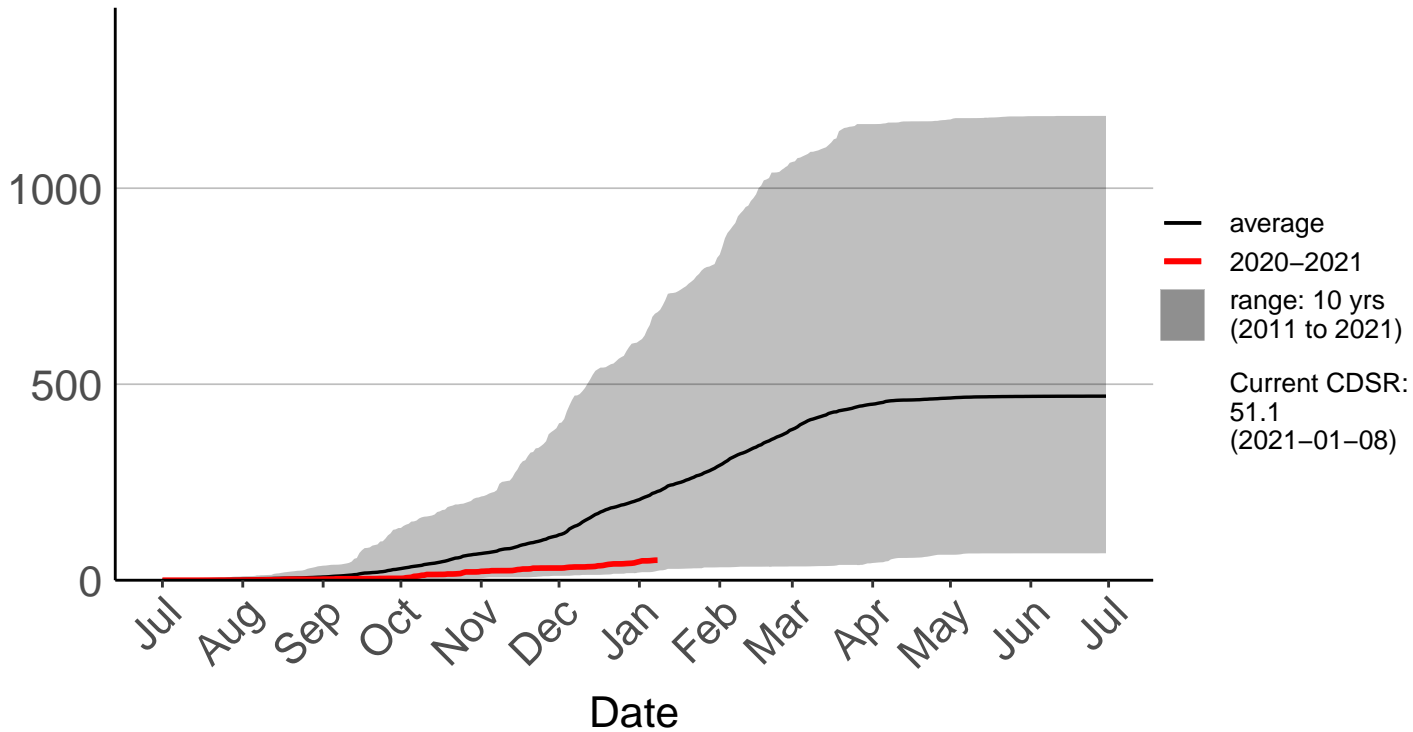

Levin Aws

Cumulative Daily Severity Rating

Matarawa Raws

Cumulative Daily Severity Rating

National Park Raws

Cumulative Daily Severity Rating

Ngahere Park Raws

Cumulative Daily Severity Rating