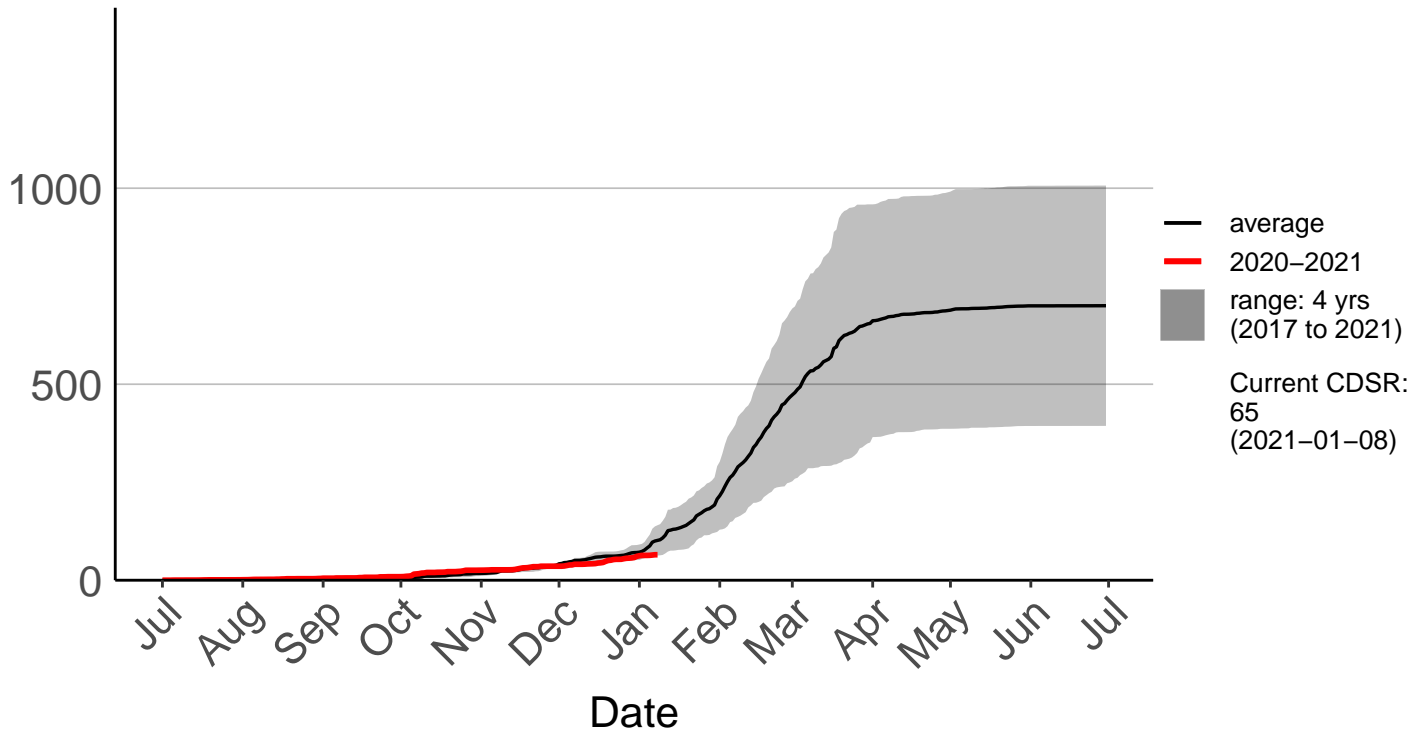

Akitio Ews

Cumulative Daily Severity Rating

Alfredton Raws – DISCONTINUED

Cumulative Daily Severity Rating

Alfredton South Raws

Cumulative Daily Severity Rating

Dannevirke Ews

Cumulative Daily Severity Rating

Desert Road Summit Raws

Cumulative Daily Severity Rating

Feilding Raws

Cumulative Daily Severity Rating

Hunterville Raws

Cumulative Daily Severity Rating

Kirikau Raws

Cumulative Daily Severity Rating