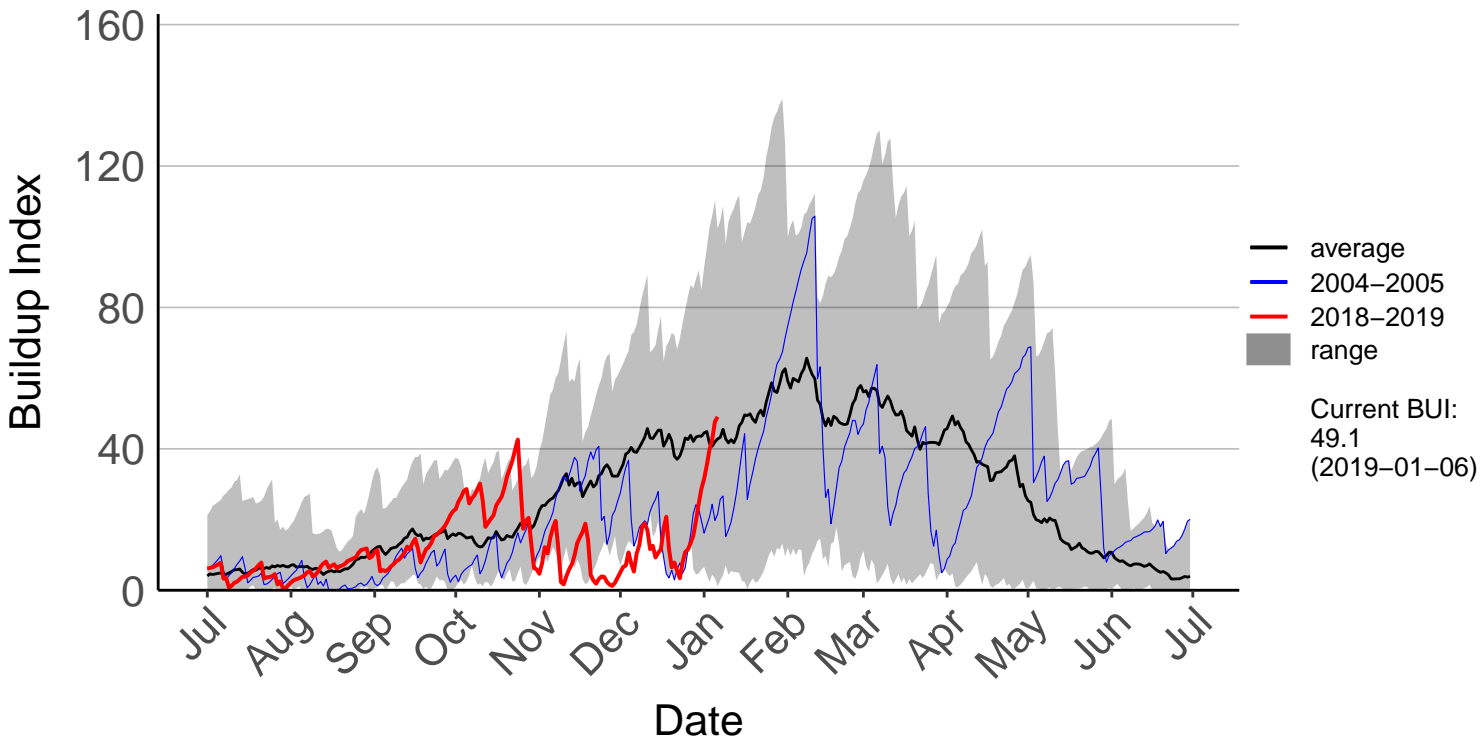

Ashburton Aero Raws

Ashburton Plains 2 Raws

Cannington Raws

Cattle Creek Raws

Clayton Raws

Geraldine Forest Raws

Glenaan Station Raws

Glentanner Raws

Hakaterere Raws

Mount Cook Ews

Mount Somers Raws

Pukaki Aero Raws

Tekapo Raws

Timaru Aero SYNOP

Timaru Coastal Raws

Waihaorunga Raws