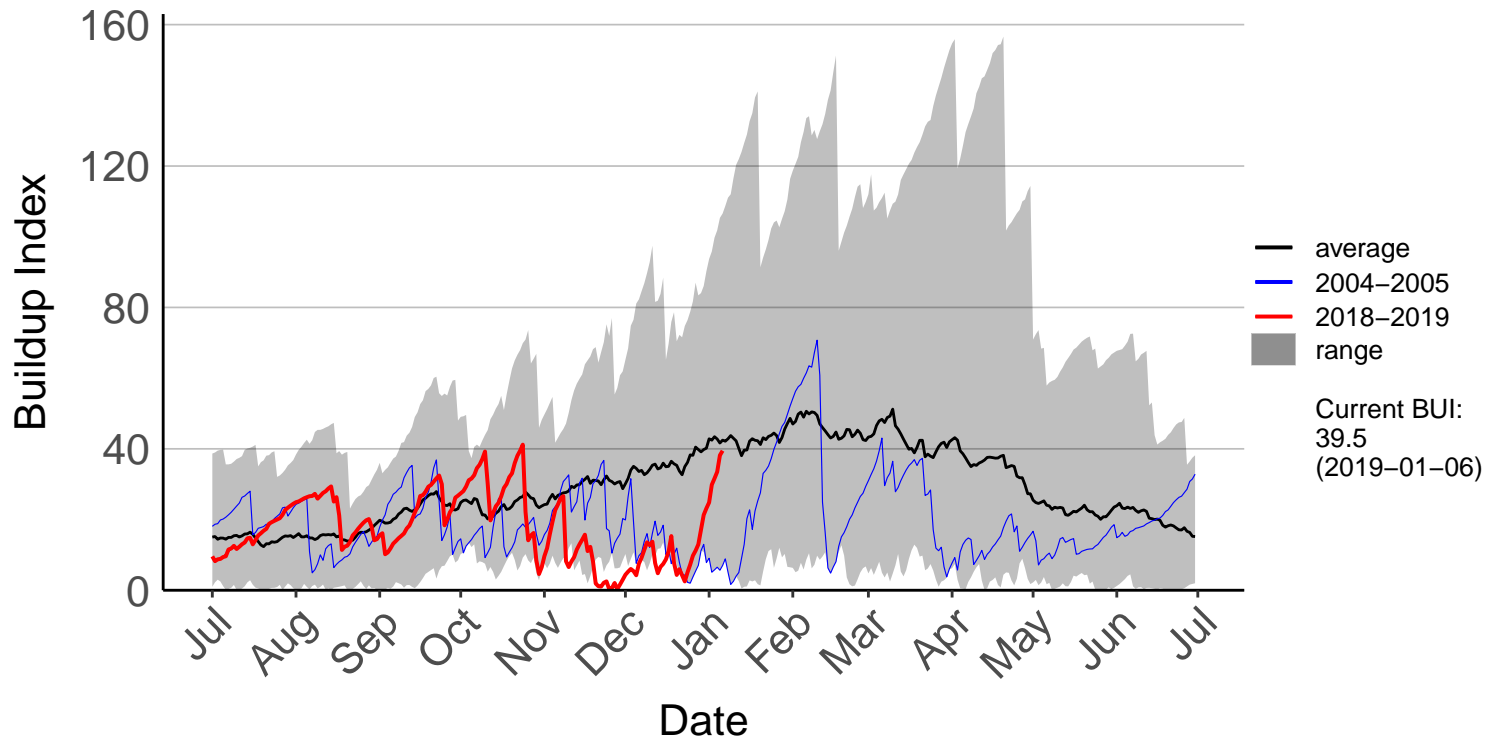

Hakaterere Raws

Mount Cook Ews

Mount Somers Raws

Pukaki Aero Raws

Tekapo Raws

Timaru Aero SYNOP

Timaru Coastal Raws

Waihaorunga Raws