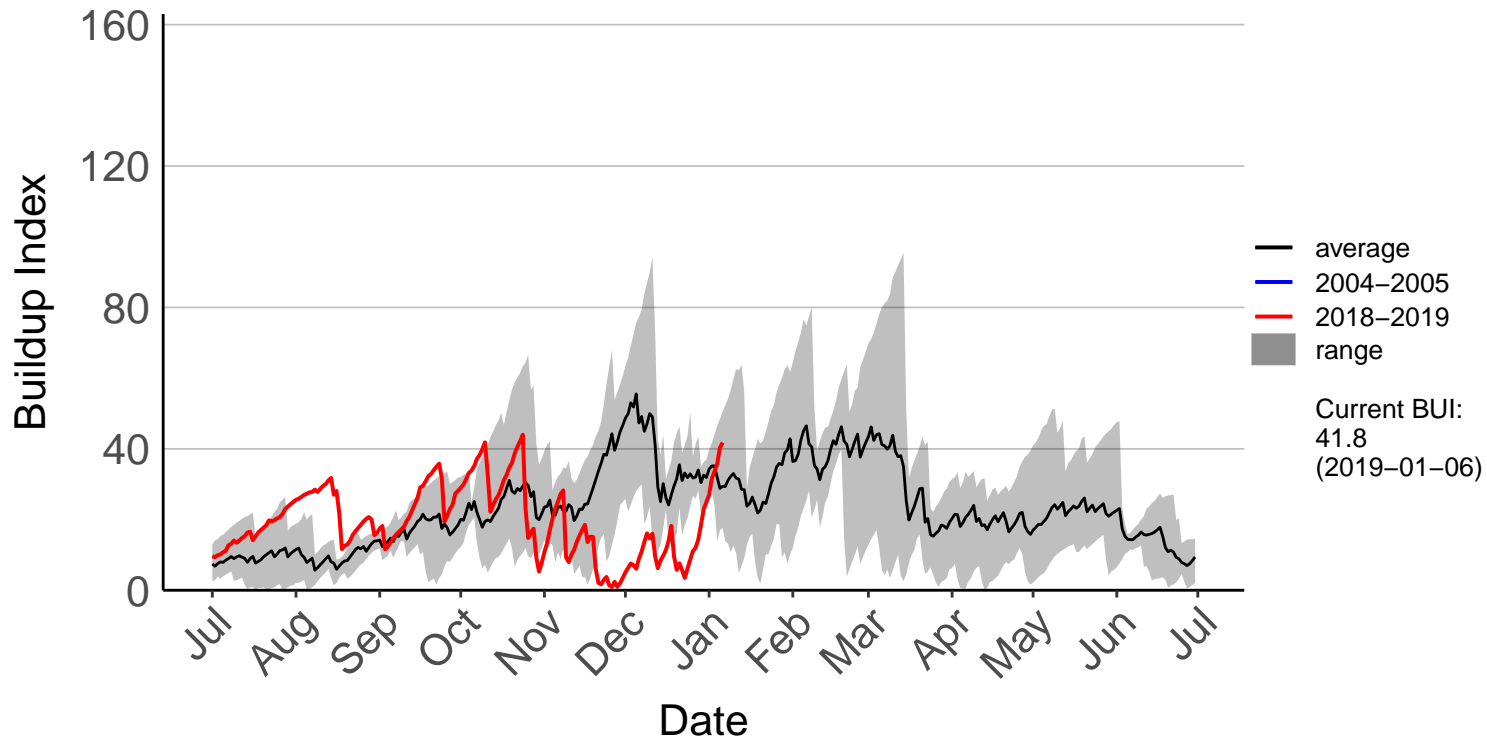

Hakaterere Raws

Mount Cook Ews

Mount Somers Raws

Pukaki Aero Raws

Tekapo Raws

Timaru Aero SYNOP

Timaru Coastal Raws

Waihaorunga Raws