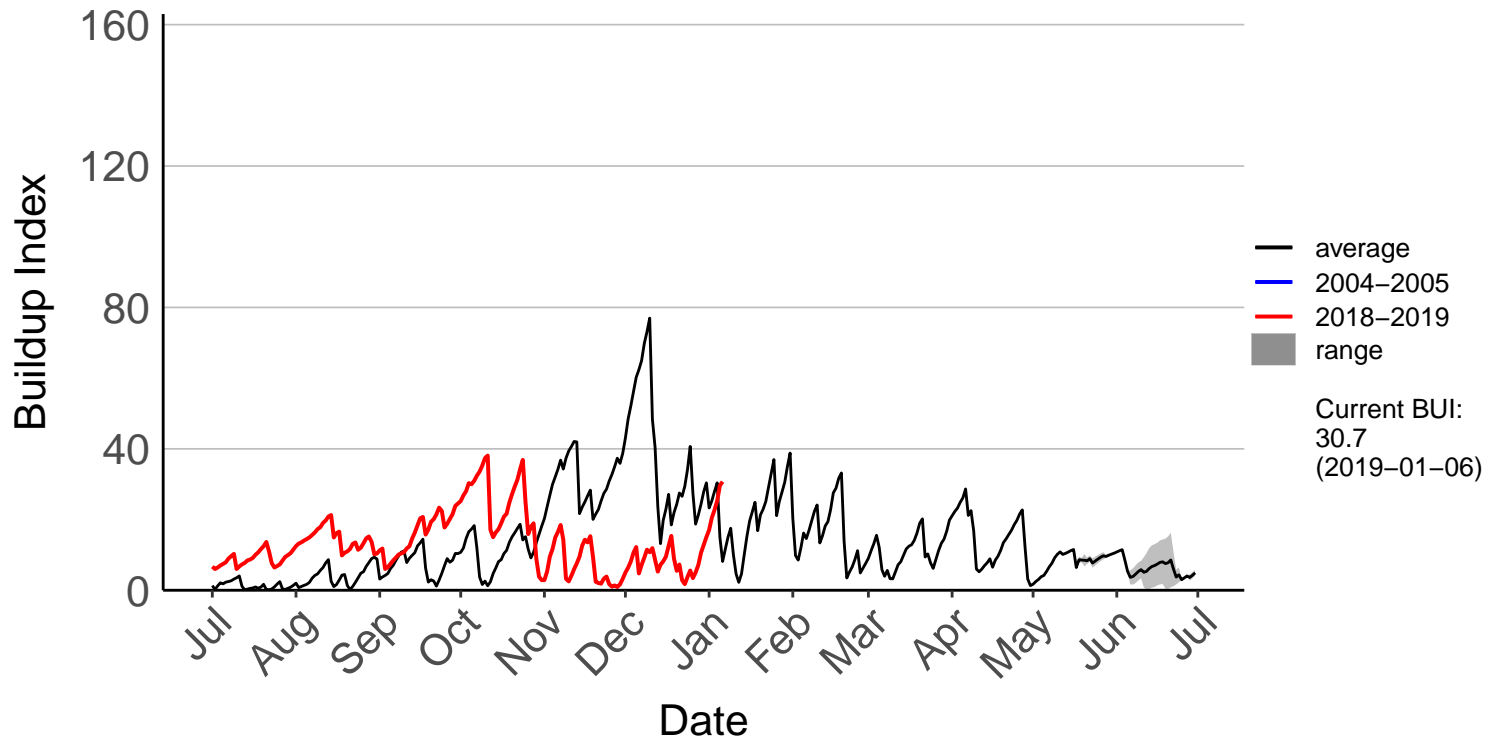

Ashburton Aero Raws

Ashburton Plains 2 Raws

Cannington Raws

Cattle Creek Raws

Clayton Raws

Geraldine Forest Raws

Glenaan Station Raws

Glentanner Raws

Hakaterere Raws

Mount Cook Ews

Mount Somers Raws

Pukaki Aero Raws

Tekapo Raws

Timaru Aero SYNOP

Timaru Coastal Raws

Waihaorunga Raws