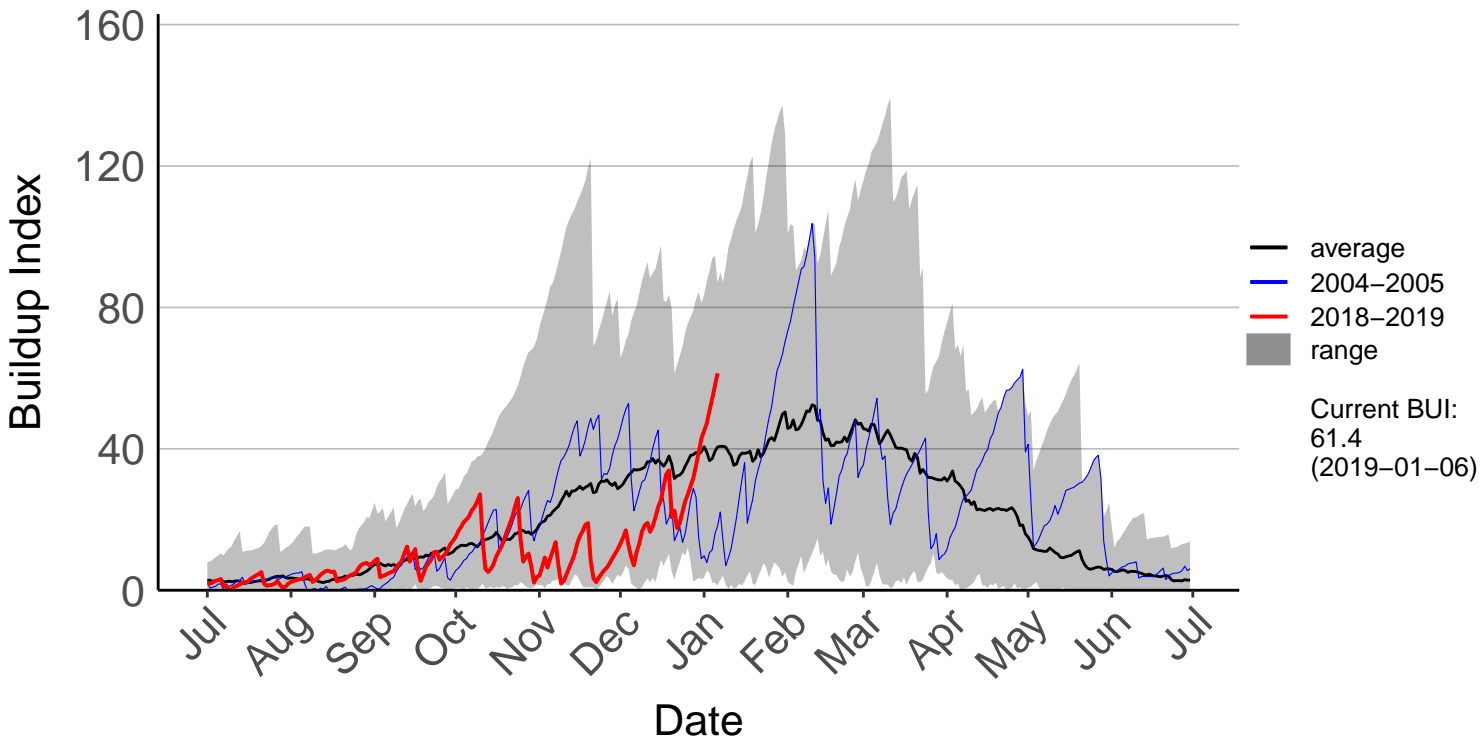

Hakaterere Raws

Mount Cook Ews

Mount Somers Raws

Pukaki Aero Raws

Tekapo Raws

Timaru Aero SYNOP

Timaru Coastal Raws

Waihaorunga Raws