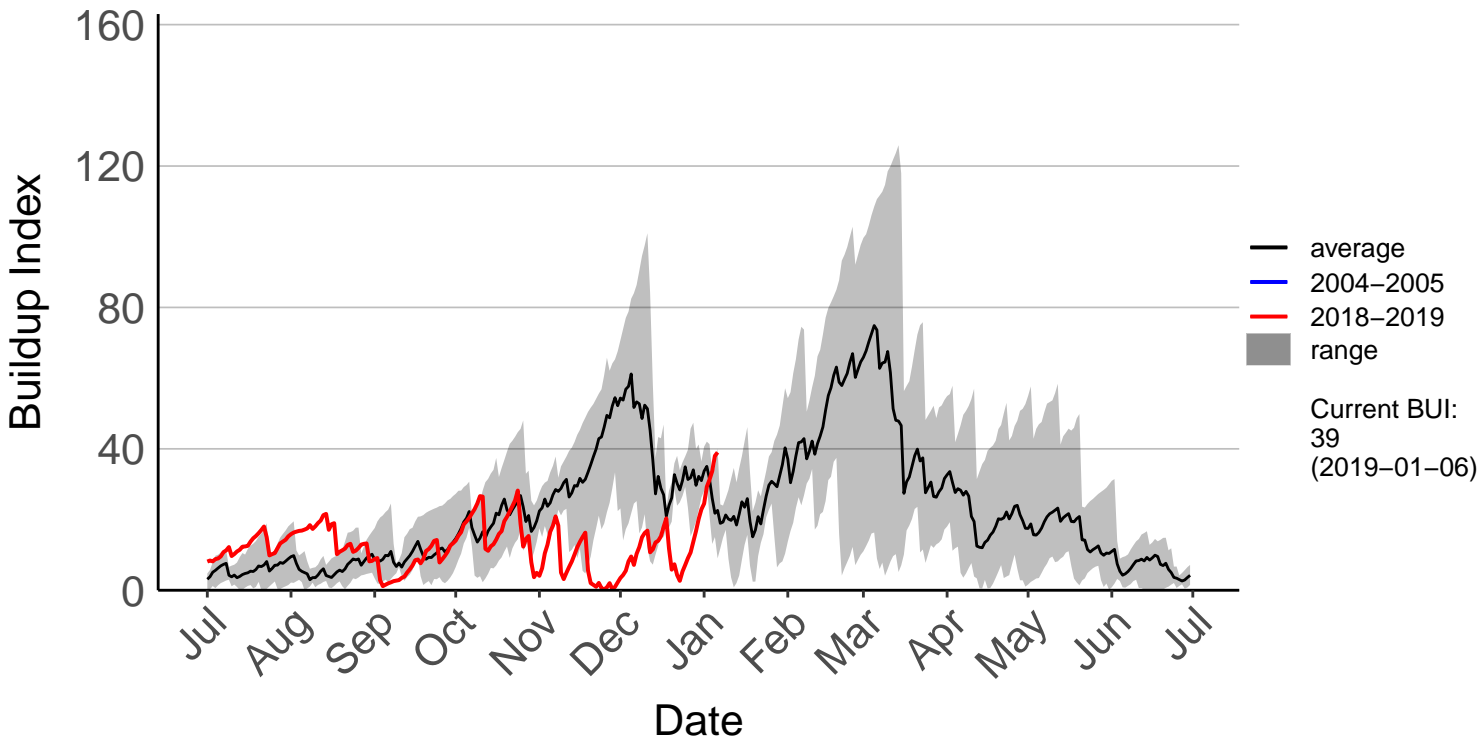

Ashburton Aero Raws

Ashburton Plains 2 Raws

Cannington Raws

Cattle Creek Raws

Clayton Raws

Geraldine Forest Raws

Glenaan Station Raws

Glentanner Raws

Hakaterere Raws

Mount Cook Ews

Mount Somers Raws

Pukaki Aero Raws

Tekapo Raws

Timaru Aero SYNOP

Timaru Coastal Raws

Waihaorunga Raws