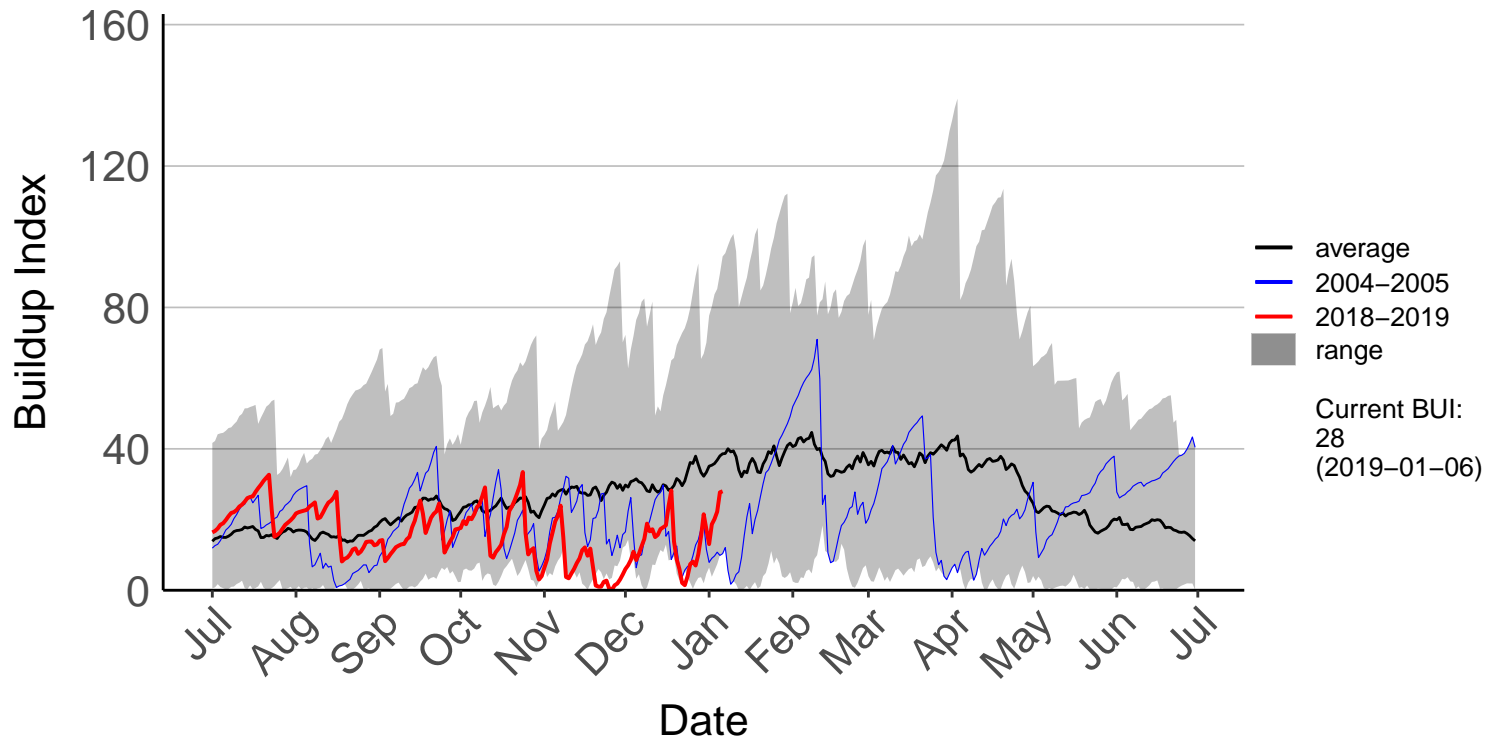

Hakaterere Raws

Mount Cook Ews

Mount Somers Raws

Pukaki Aero Raws

Tekapo Raws

Timaru Aero SYNOP

Timaru Coastal Raws

Waihaorunga Raws