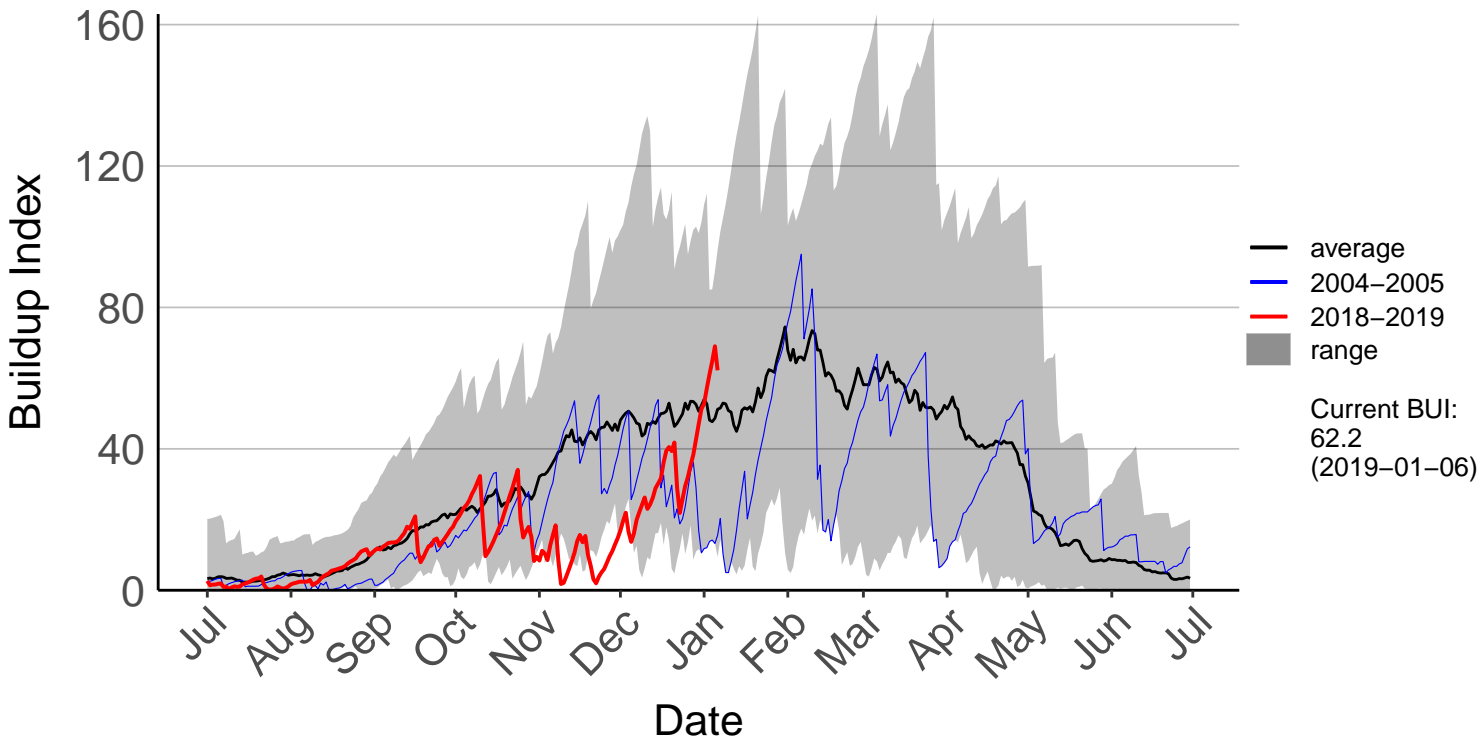

Hakaterere Raws

Mount Cook Ews

Mount Somers Raws

Pukaki Aero Raws

Tekapo Raws

Timaru Aero SYNOP

Timaru Coastal Raws

Waihaorunga Raws