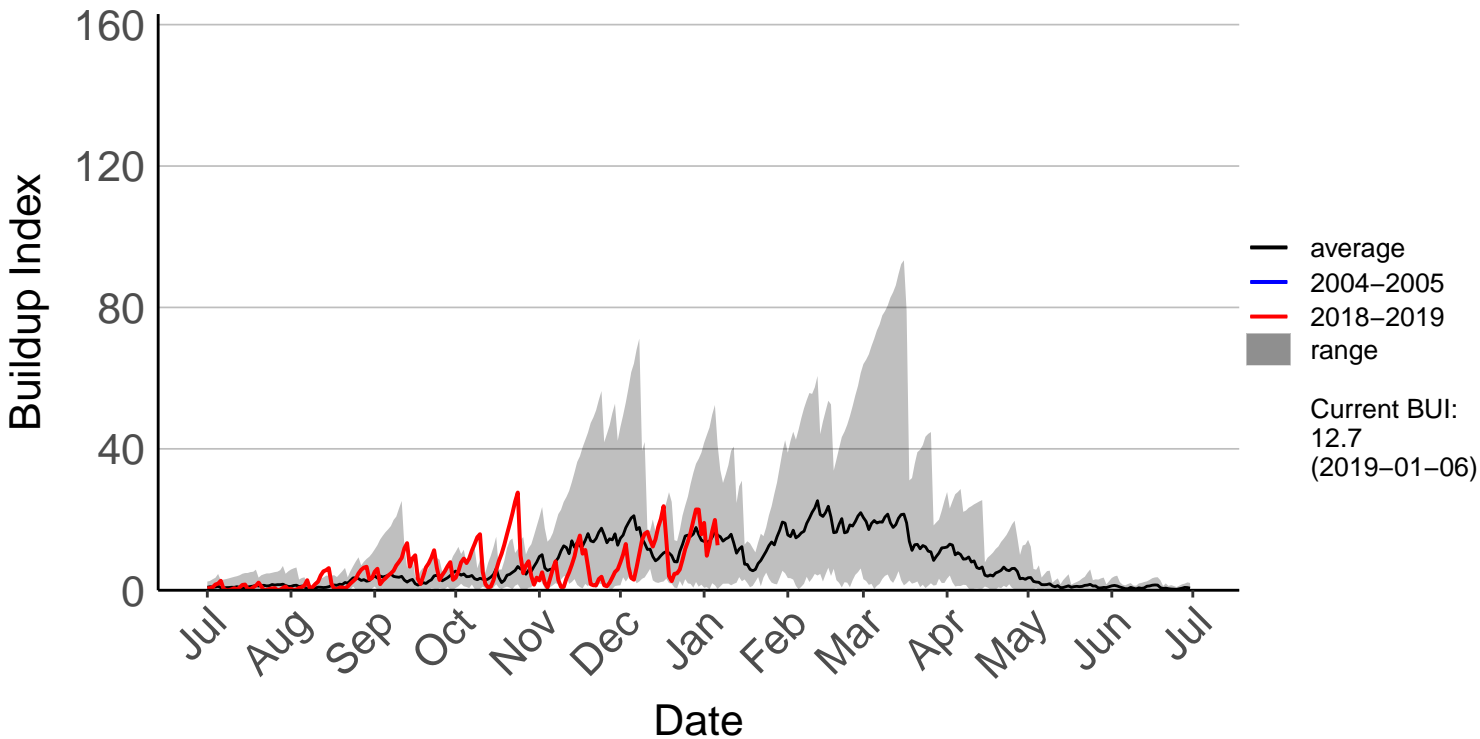

Ashburton Aero Raws

Ashburton Plains 2 Raws

Cannington Raws

Cattle Creek Raws

Clayton Raws

Geraldine Forest Raws

Glenaan Station Raws

Glentanner Raws

Hakaterere Raws

Mount Cook Ews

Mount Somers Raws

Pukaki Aero Raws

Tekapo Raws

Timaru Aero SYNOP

Timaru Coastal Raws

Waihaorunga Raws