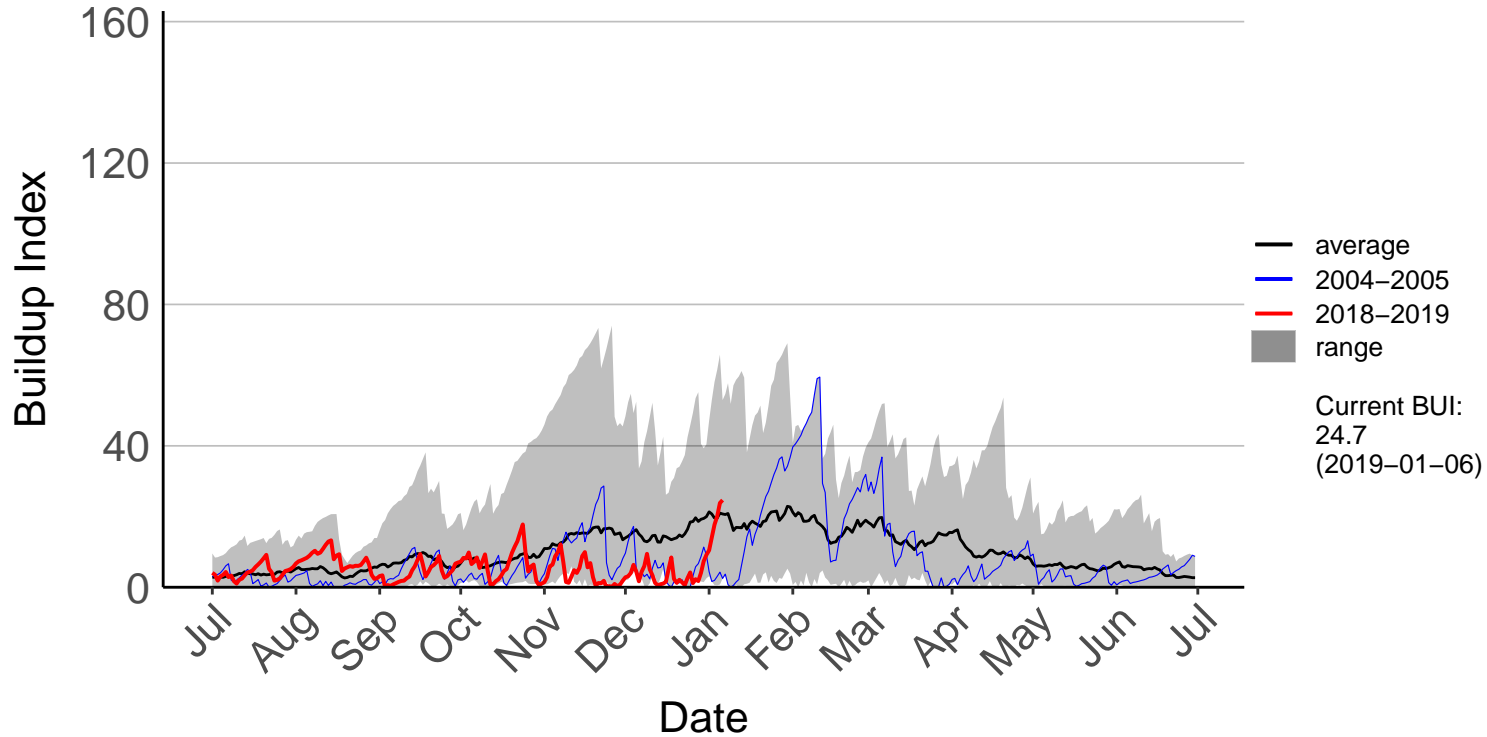

Ashburton Aero Raws

Ashburton Plains 2 Raws

Cannington Raws

Cattle Creek Raws

Clayton Raws

Geraldine Forest Raws

Glenaan Station Raws

Glentanner Raws

Hakaterere Raws

Mount Cook Ews

Mount Somers Raws

Pukaki Aero Raws

Tekapo Raws

Timaru Aero SYNOP

Timaru Coastal Raws

Waihaorunga Raws