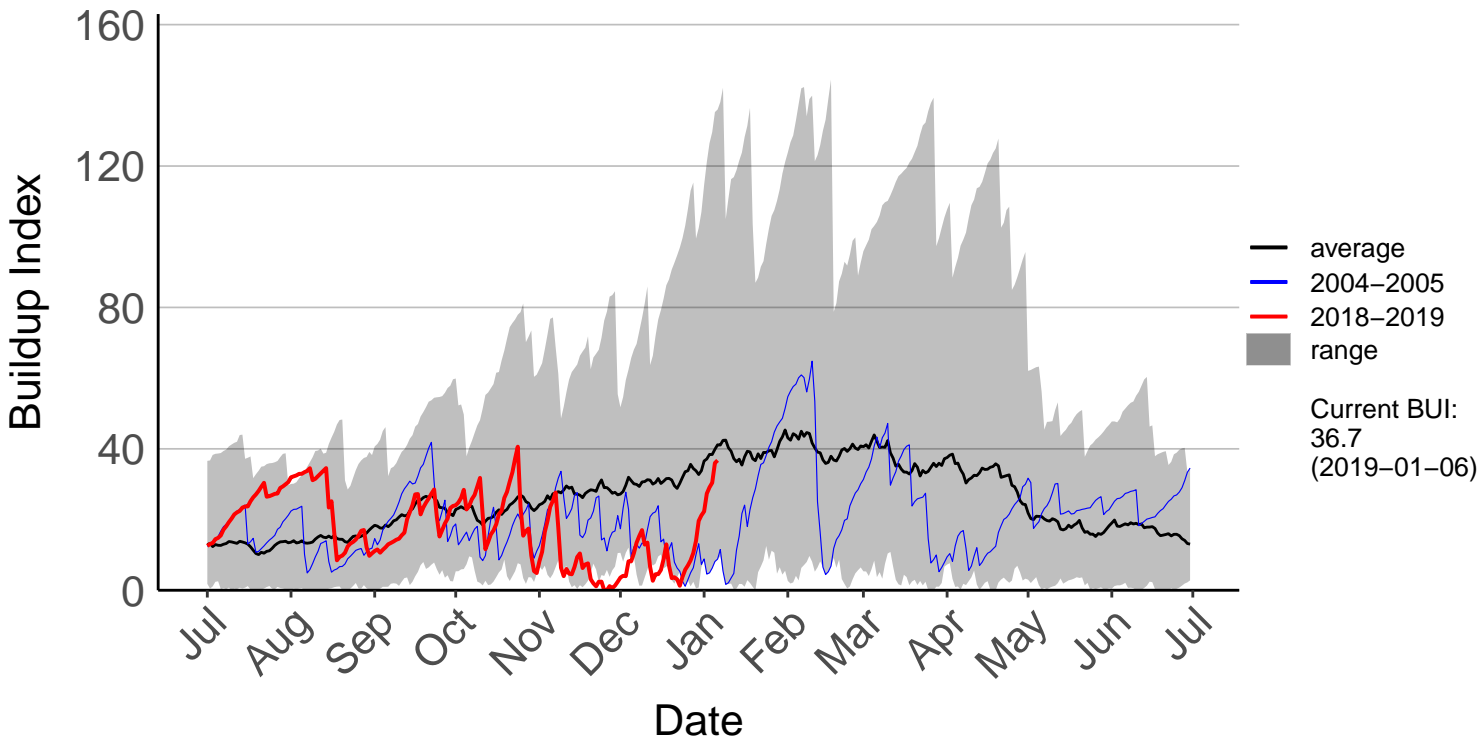

Ashburton Aero Raws

Ashburton Plains 2 Raws

Cannington Raws

Cattle Creek Raws

Clayton Raws

Geraldine Forest Raws

Glenaan Station Raws

Glentanner Raws

Hakaterere Raws

Mount Cook Ews

Mount Somers Raws

Pukaki Aero Raws

Tekapo Raws

Timaru Aero SYNOP

Timaru Coastal Raws

Waihaorunga Raws