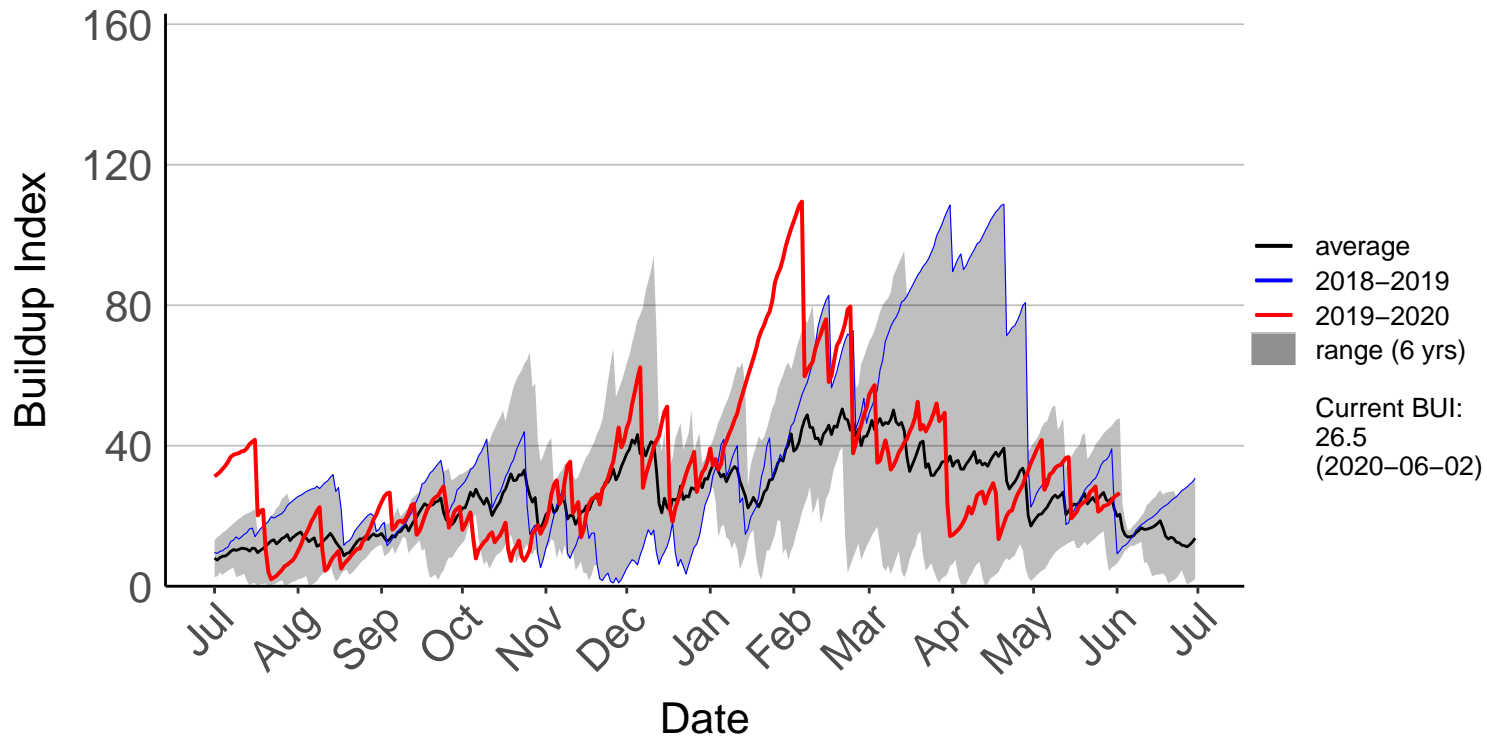

Geraldine Forest Raws (Dec 2014 to Jun 2020)

Gleannan Station Raws (Apr 2015 to Jun 2020)

Glentanner Raws (Oct 2017 to Jun 2020)

Hakaterere Raws (Aug 2003 to Jun 2020)

Mount Cook Ews (Dec 2009 to Jun 2020)

Mount Somers Raws (Jun 1998 to Jun 2020)

Pukaki Aero Raws (Feb 2000 to Jun 2020)

Tekapo Raws (Sep 1996 to Jun 2020)

Timaru Aero SYNOP (Jul 1996 to Jun 2020)

Timaru Coastal Raws (Dec 2014 to Jun 2020)

Waihaorunga Raws (Feb 2000 to Jun 2020)

Waimate Coastal Raws (Dec 2018 to Jun 2020)

Waimate Forest Raws (Dec 2014 to Jun 2020)