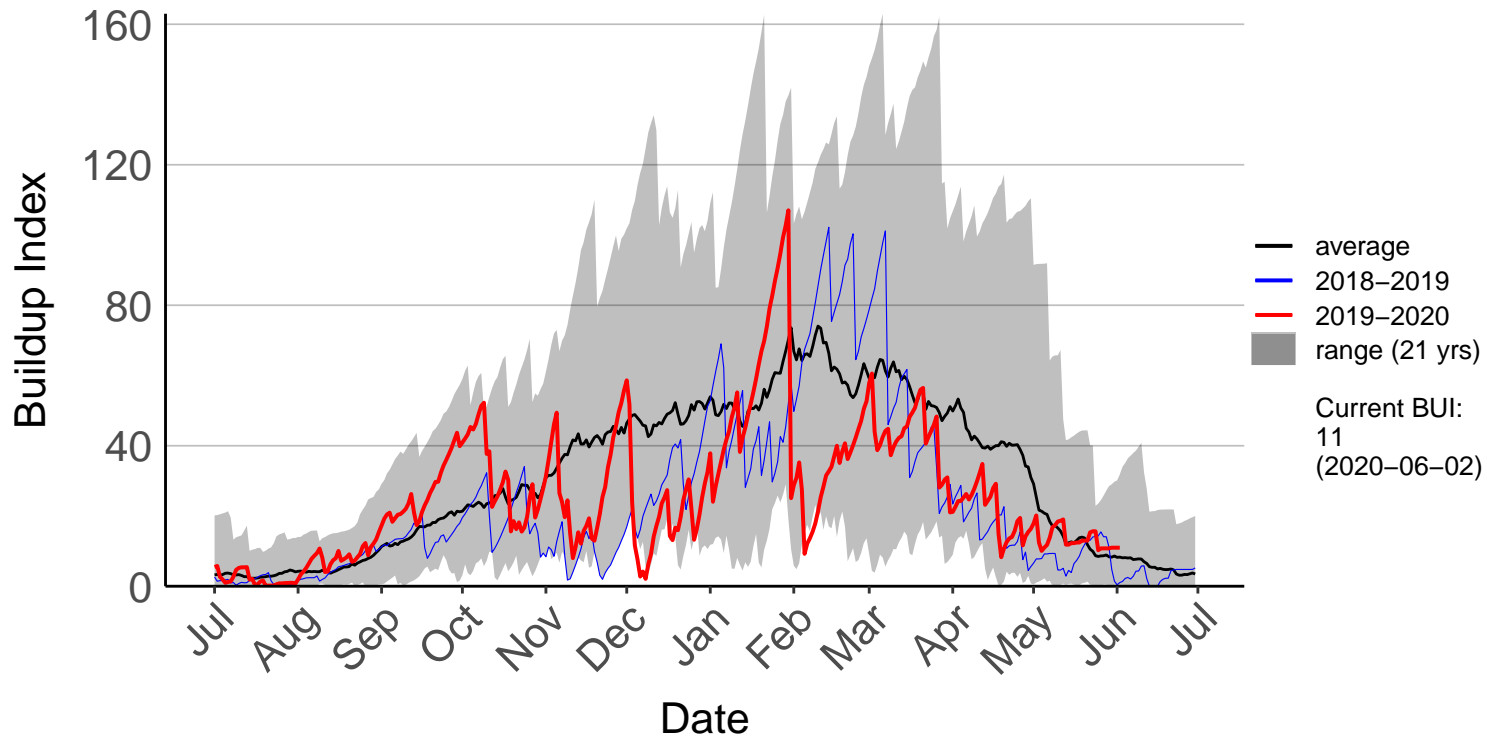

Ashburton Aero Raws (Apr 2015 to Jun 2020)

Ashburton Plains 2 Raws (May 2017 to Jun 2020)

Cannington Raws (Jul 1996 to Jun 2020)

Cattle Creek Raws (Dec 2014 to Jun 2020)

Clayton Raws (Dec 2014 to Jun 2020)

Geraldine Forest Raws (Dec 2014 to Jun 2020)

Gleannan Station Raws (Apr 2015 to Jun 2020)

Glentanner Raws (Oct 2017 to Jun 2020)

Hakaterere Raws (Aug 2003 to Jun 2020)

Mount Cook Ews (Dec 2009 to Jun 2020)

Mount Somers Raws (Jun 1998 to Jun 2020)

Pukaki Aero Raws (Feb 2000 to Jun 2020)

Tekapo Raws (Sep 1996 to Jun 2020)

Timaru Aero SYNOP (Jul 1996 to Jun 2020)

Timaru Coastal Raws (Dec 2014 to Jun 2020)

Waihaorunga Raws (Feb 2000 to Jun 2020)