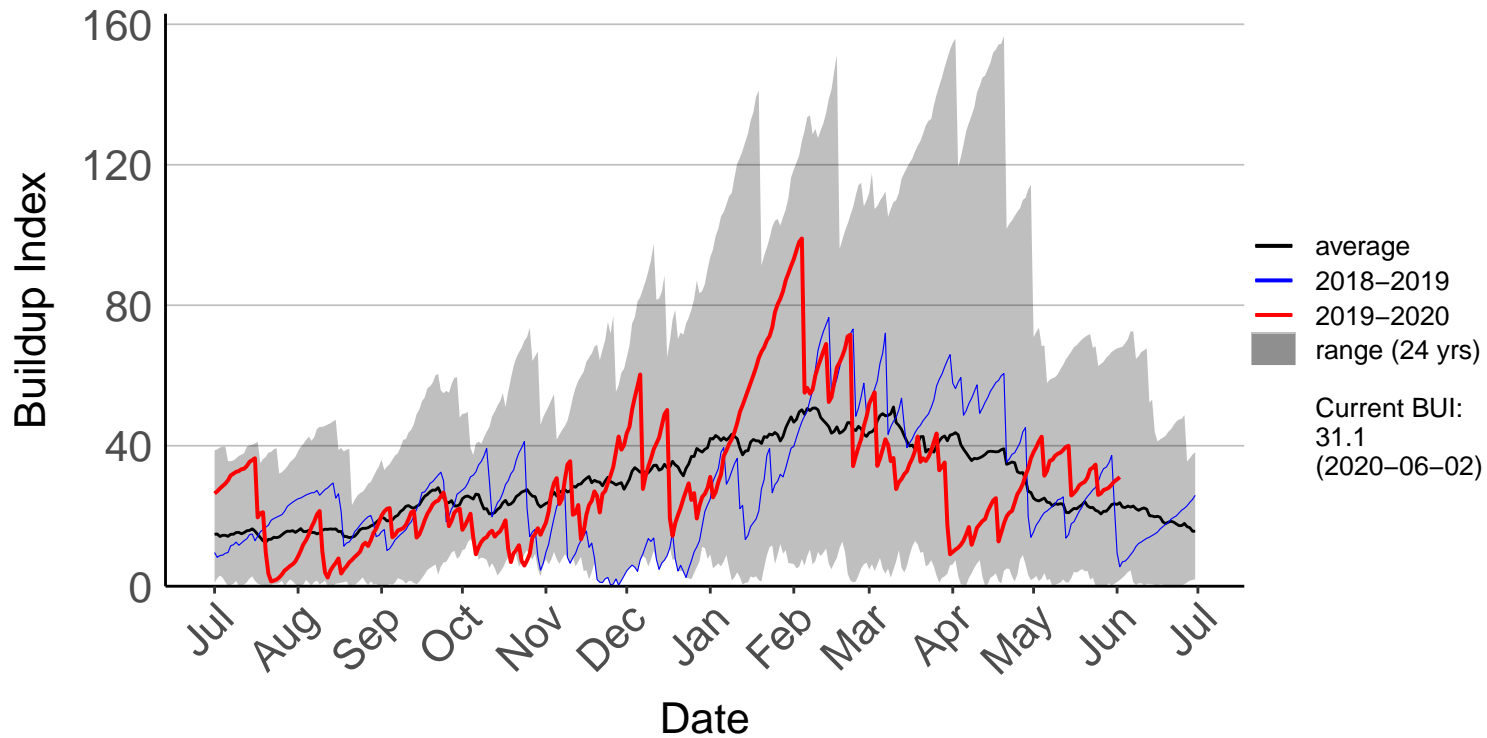

Geraldine Forest Raws (Dec 2014 to Jun 2020)

Gleannan Station Raws (Apr 2015 to Jun 2020)

Glentanner Raws (Oct 2017 to Jun 2020)

Hakaterere Raws (Aug 2003 to Jun 2020)

Mount Cook Ews (Dec 2009 to Jun 2020)

Mount Somers Raws (Jun 1998 to Jun 2020)

Pukaki Aero Raws (Feb 2000 to Jun 2020)

Tekapo Raws (Sep 1996 to Jun 2020)

Timaru Aero SYNOP (Jul 1996 to Jun 2020)

Timaru Coastal Raws (Dec 2014 to Jun 2020)

Waihaorunga Raws (Feb 2000 to Jun 2020)

Waimate Coastal Raws (Dec 2018 to Jun 2020)

Waimate Forest Raws (Dec 2014 to Jun 2020)