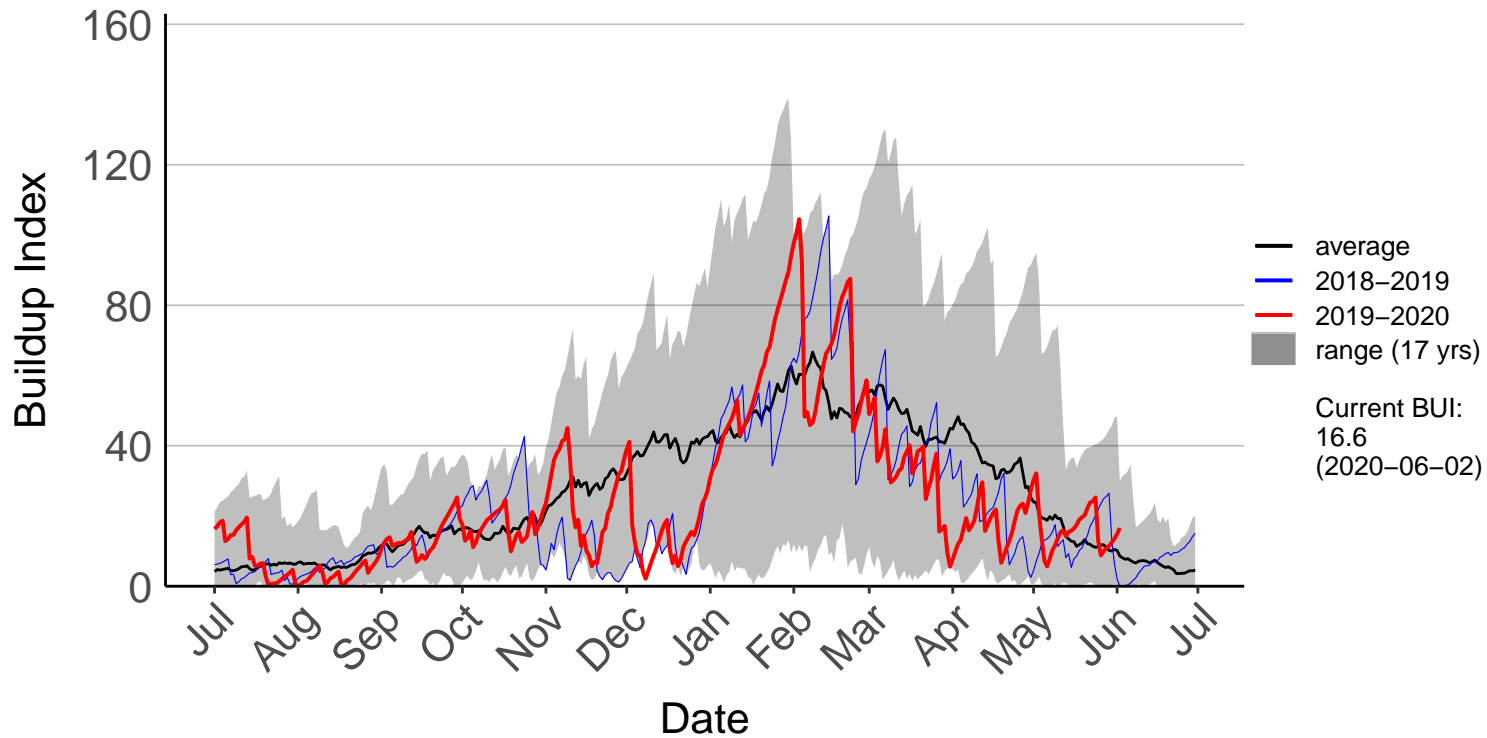

Ashburton Aero Raws (Apr 2015 to Jun 2020)

Ashburton Plains 2 Raws (May 2017 to Jun 2020)

Cannington Raws (Jul 1996 to Jun 2020)

Cattle Creek Raws (Dec 2014 to Jun 2020)

Clayton Raws (Dec 2014 to Jun 2020)

Geraldine Forest Raws (Dec 2014 to Jun 2020)

Gleannan Station Raws (Apr 2015 to Jun 2020)

Glentanner Raws (Oct 2017 to Jun 2020)

Hakaterere Raws (Aug 2003 to Jun 2020)

Mount Cook Ews (Dec 2009 to Jun 2020)

Mount Somers Raws (Jun 1998 to Jun 2020)

Pukaki Aero Raws (Feb 2000 to Jun 2020)

Tekapo Raws (Sep 1996 to Jun 2020)

Timaru Aero SYNOP (Jul 1996 to Jun 2020)

Timaru Coastal Raws (Dec 2014 to Jun 2020)

Waihaorunga Raws (Feb 2000 to Jun 2020)