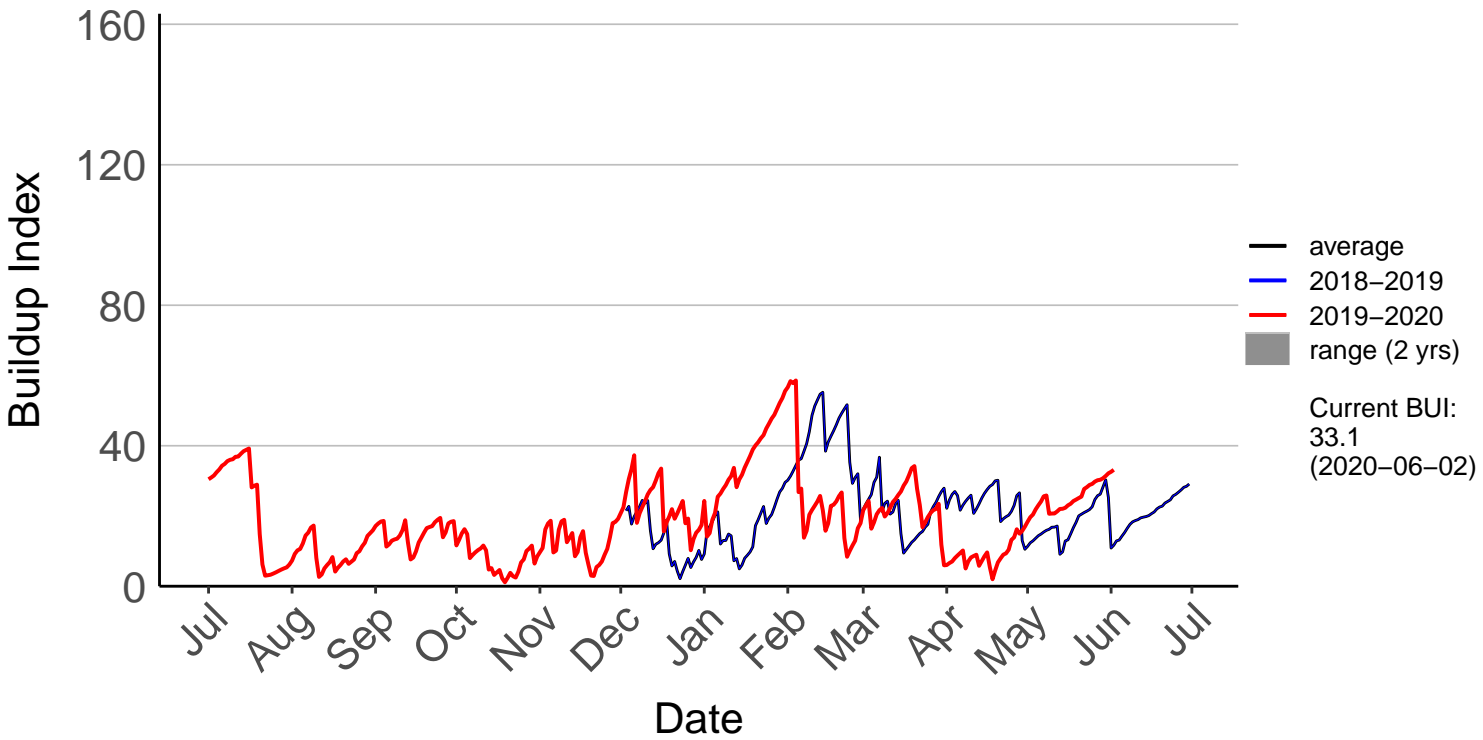

Geraldine Forest Raws (Dec 2014 to Jun 2020)

Gleannan Station Raws (Apr 2015 to Jun 2020)

Glentanner Raws (Oct 2017 to Jun 2020)

Hakaterere Raws (Aug 2003 to Jun 2020)

Mount Cook Ews (Dec 2009 to Jun 2020)

Mount Somers Raws (Jun 1998 to Jun 2020)

Pukaki Aero Raws (Feb 2000 to Jun 2020)

Tekapo Raws (Sep 1996 to Jun 2020)

Timaru Aero SYNOP (Jul 1996 to Jun 2020)

Timaru Coastal Raws (Dec 2014 to Jun 2020)

Waihaorunga Raws (Feb 2000 to Jun 2020)

Waimate Coastal Raws (Dec 2018 to Jun 2020)

Waimate Forest Raws (Dec 2014 to Jun 2020)