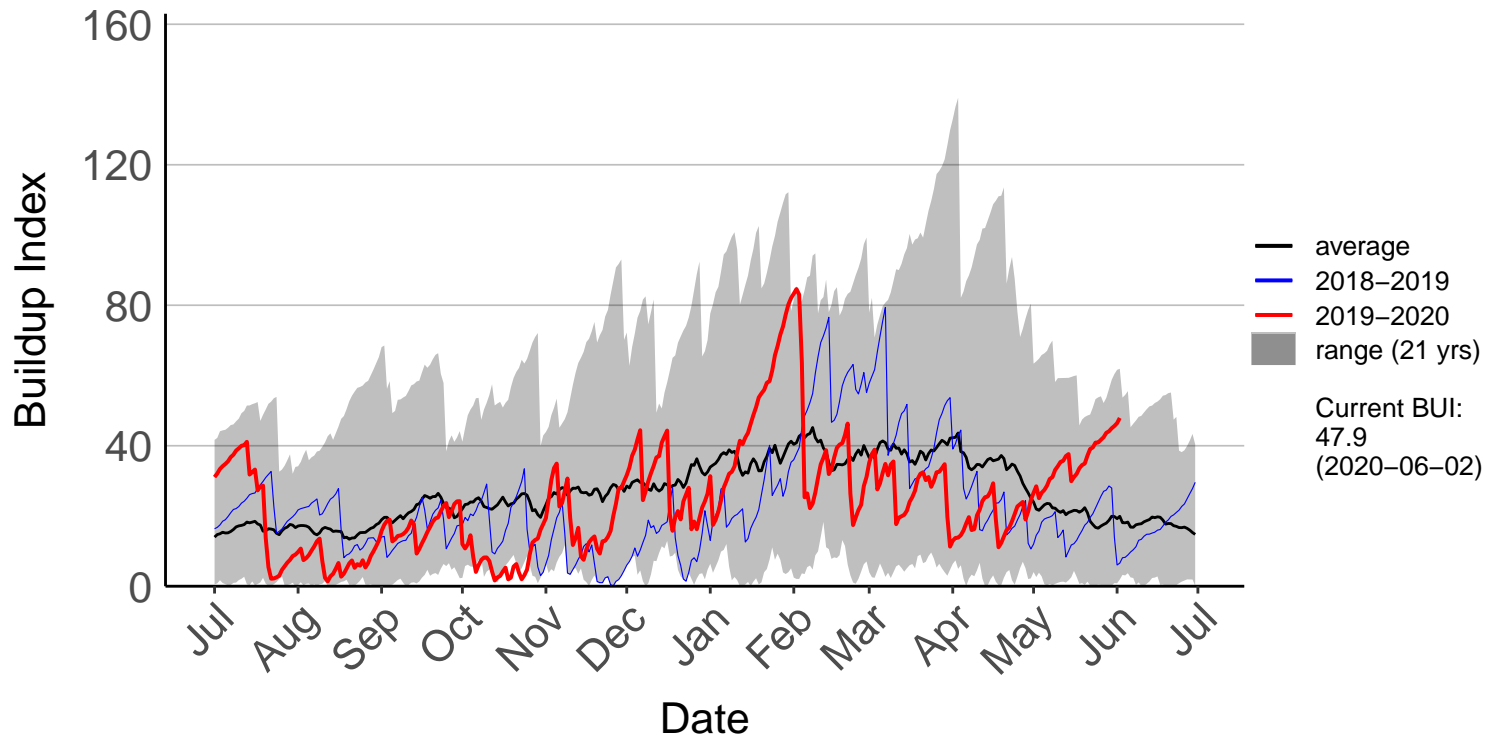

Geraldine Forest Raws (Dec 2014 to Jun 2020)

Gleannan Station Raws (Apr 2015 to Jun 2020)

Glentanner Raws (Oct 2017 to Jun 2020)

Hakaterere Raws (Aug 2003 to Jun 2020)

Mount Cook Ews (Dec 2009 to Jun 2020)

Mount Somers Raws (Jun 1998 to Jun 2020)

Pukaki Aero Raws (Feb 2000 to Jun 2020)

Tekapo Raws (Sep 1996 to Jun 2020)

Timaru Aero SYNOP (Jul 1996 to Jun 2020)

Timaru Coastal Raws (Dec 2014 to Jun 2020)

Waihaorunga Raws (Feb 2000 to Jun 2020)

Waimate Coastal Raws (Dec 2018 to Jun 2020)

Waimate Forest Raws (Dec 2014 to Jun 2020)