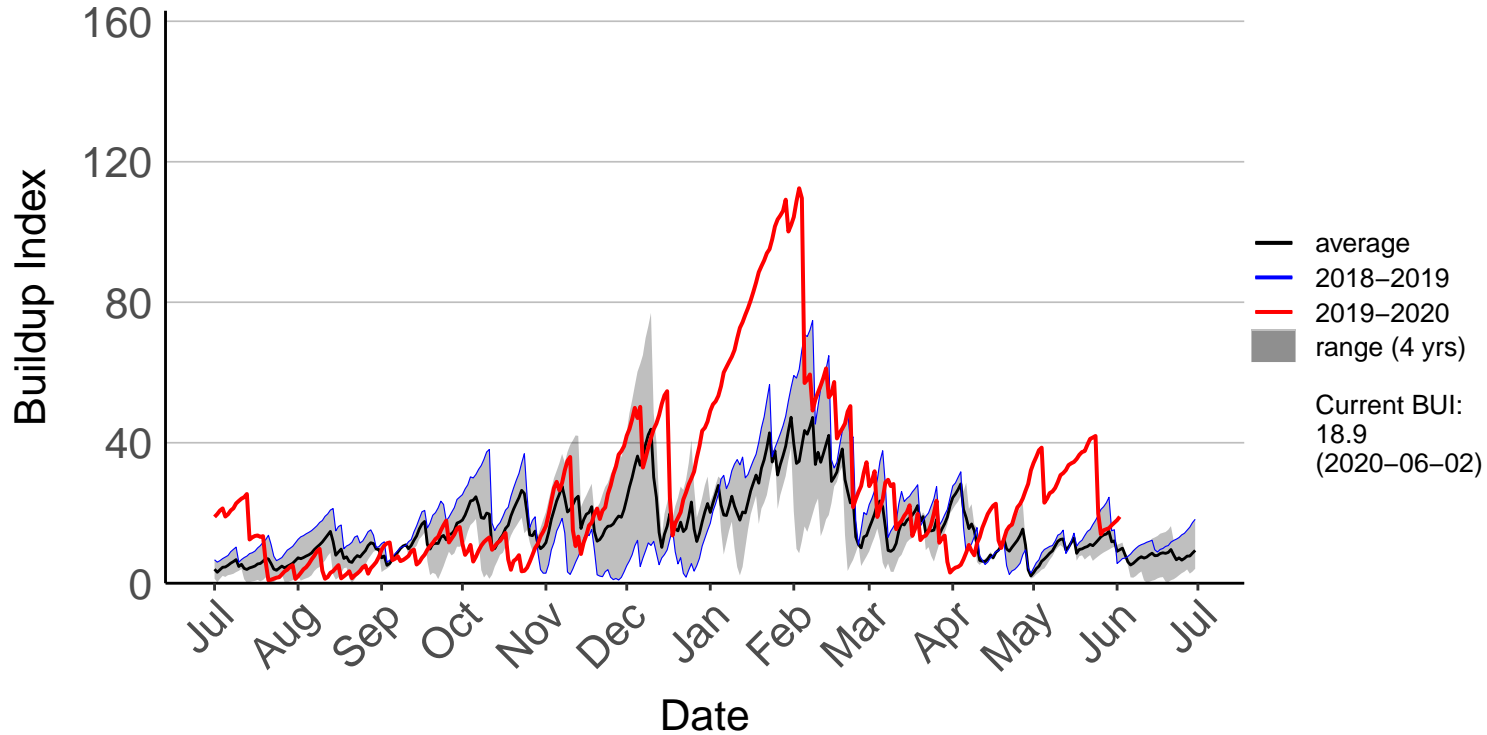

Ashburton Aero Raws (Apr 2015 to Jun 2020)

Ashburton Plains 2 Raws (May 2017 to Jun 2020)

Cannington Raws (Jul 1996 to Jun 2020)

Cattle Creek Raws (Dec 2014 to Jun 2020)

Clayton Raws (Dec 2014 to Jun 2020)

Geraldine Forest Raws (Dec 2014 to Jun 2020)

Gleannan Station Raws (Apr 2015 to Jun 2020)

Glentanner Raws (Oct 2017 to Jun 2020)

Hakaterere Raws (Aug 2003 to Jun 2020)

Mount Cook Ews (Dec 2009 to Jun 2020)

Mount Somers Raws (Jun 1998 to Jun 2020)

Pukaki Aero Raws (Feb 2000 to Jun 2020)

Tekapo Raws (Sep 1996 to Jun 2020)

Timaru Aero SYNOP (Jul 1996 to Jun 2020)

Timaru Coastal Raws (Dec 2014 to Jun 2020)

Waihaorunga Raws (Feb 2000 to Jun 2020)