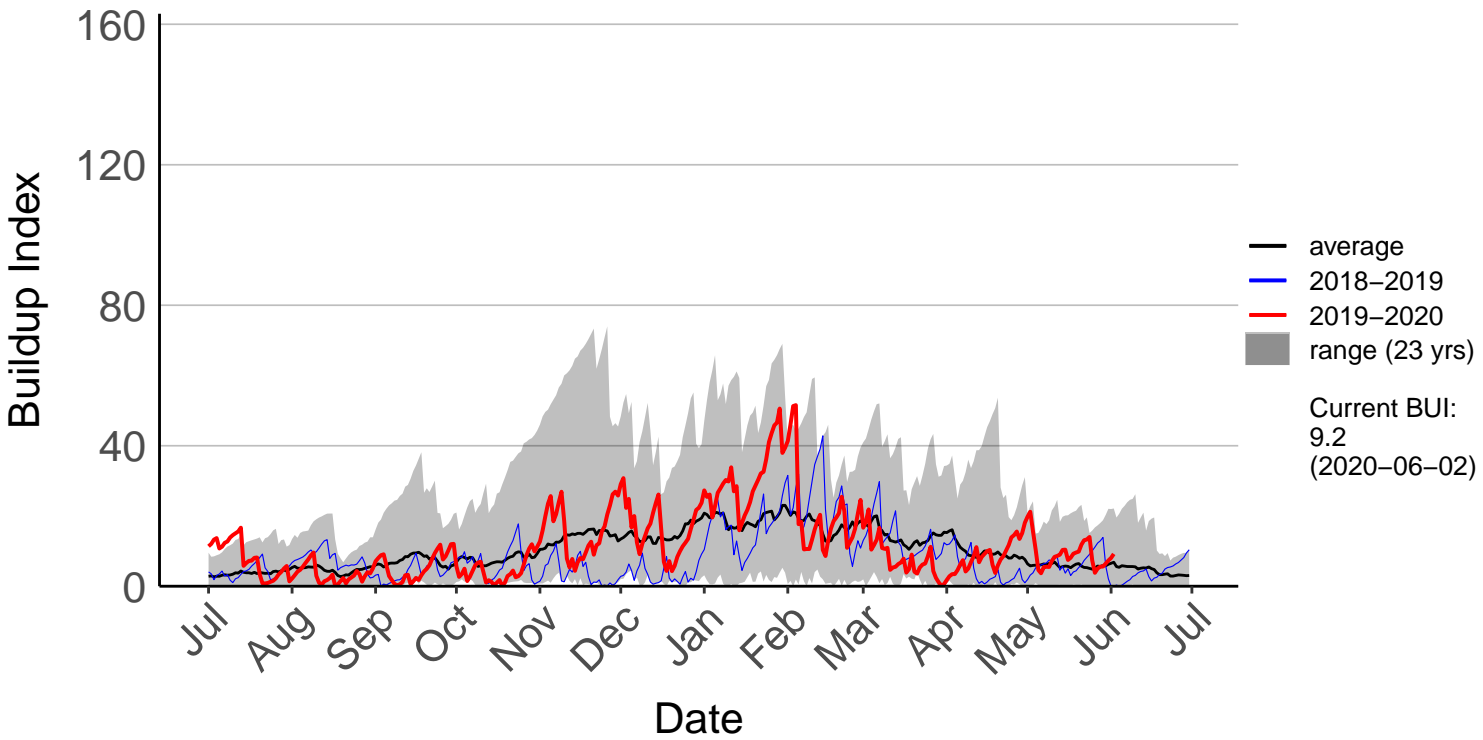

Ashburton Aero Raws (Apr 2015 to Jun 2020)

Ashburton Plains 2 Raws (May 2017 to Jun 2020)

Cannington Raws (Jul 1996 to Jun 2020)

Cattle Creek Raws (Dec 2014 to Jun 2020)

Clayton Raws (Dec 2014 to Jun 2020)

Geraldine Forest Raws (Dec 2014 to Jun 2020)

Gleannan Station Raws (Apr 2015 to Jun 2020)

Glentanner Raws (Oct 2017 to Jun 2020)

Hakaterere Raws (Aug 2003 to Jun 2020)

Mount Cook Ews (Dec 2009 to Jun 2020)

Mount Somers Raws (Jun 1998 to Jun 2020)

Pukaki Aero Raws (Feb 2000 to Jun 2020)

Tekapo Raws (Sep 1996 to Jun 2020)

Timaru Aero SYNOP (Jul 1996 to Jun 2020)

Timaru Coastal Raws (Dec 2014 to Jun 2020)

Waihaorunga Raws (Feb 2000 to Jun 2020)