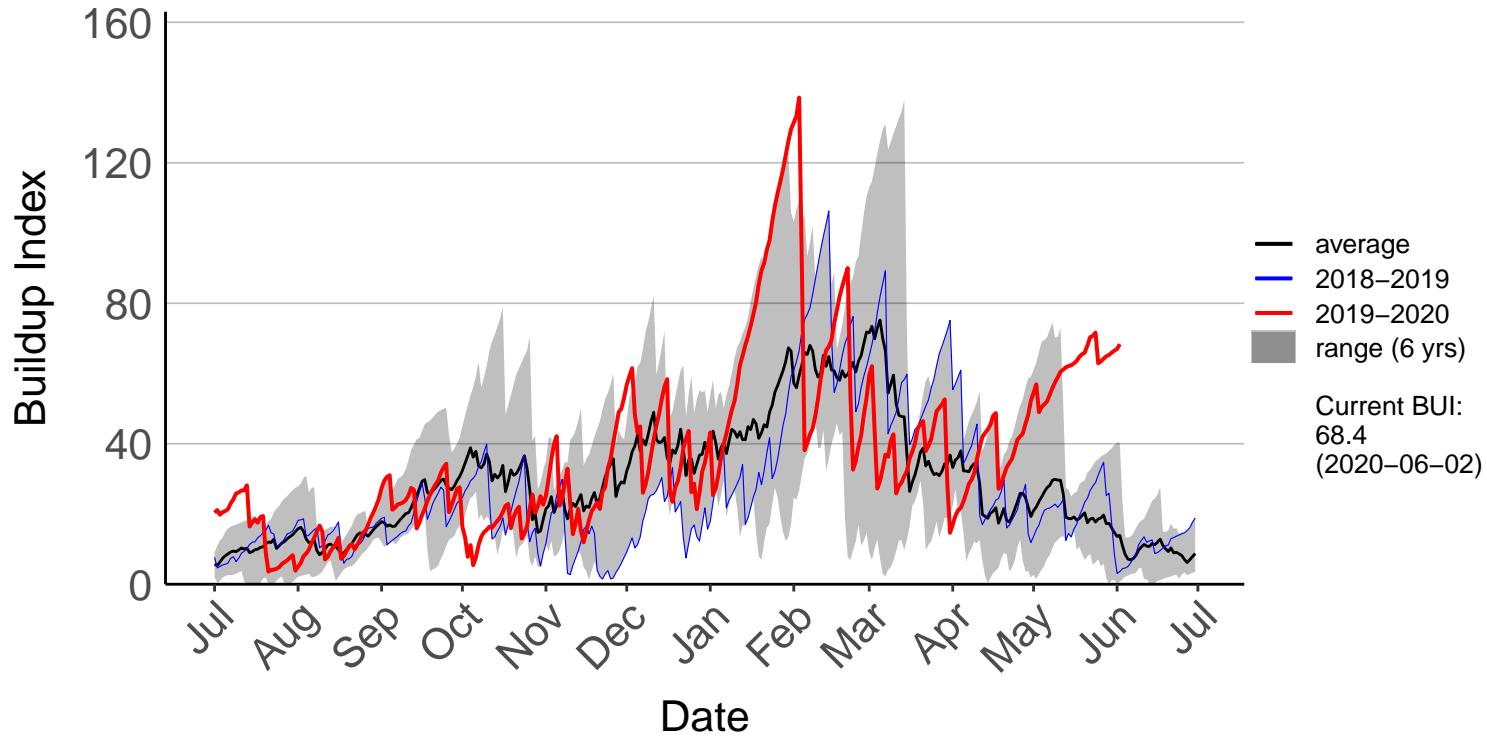

Ashburton Aero Raws (Apr 2015 to Jun 2020)

Ashburton Plains 2 Raws (May 2017 to Jun 2020)

Cannington Raws (Jul 1996 to Jun 2020)

Cattle Creek Raws (Dec 2014 to Jun 2020)

Clayton Raws (Dec 2014 to Jun 2020)

Geraldine Forest Raws (Dec 2014 to Jun 2020)

Gleannan Station Raws (Apr 2015 to Jun 2020)

Glentanner Raws (Oct 2017 to Jun 2020)

Hakaterere Raws (Aug 2003 to Jun 2020)

Mount Cook Ews (Dec 2009 to Jun 2020)

Mount Somers Raws (Jun 1998 to Jun 2020)

Pukaki Aero Raws (Feb 2000 to Jun 2020)

Tekapo Raws (Sep 1996 to Jun 2020)

Timaru Aero SYNOP (Jul 1996 to Jun 2020)

Timaru Coastal Raws (Dec 2014 to Jun 2020)

Waihaorunga Raws (Feb 2000 to Jun 2020)