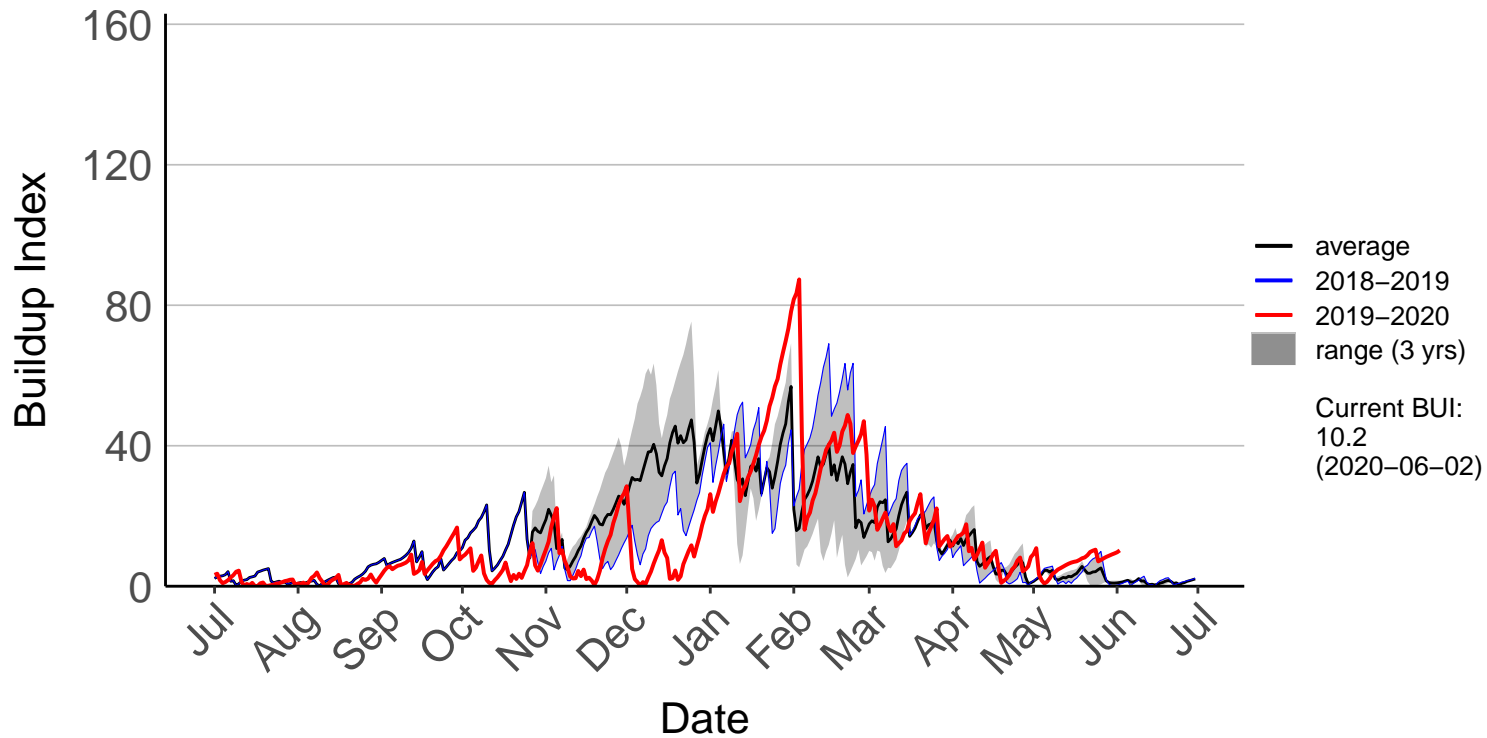

Ashburton Aero Raws (Apr 2015 to Jun 2020)

Ashburton Plains 2 Raws (May 2017 to Jun 2020)

Cannington Raws (Jul 1996 to Jun 2020)

Cattle Creek Raws (Dec 2014 to Jun 2020)

Clayton Raws (Dec 2014 to Jun 2020)

Geraldine Forest Raws (Dec 2014 to Jun 2020)

Gleannan Station Raws (Apr 2015 to Jun 2020)

Glentanner Raws (Oct 2017 to Jun 2020)

Hakaterere Raws (Aug 2003 to Jun 2020)

Mount Cook Ews (Dec 2009 to Jun 2020)

Mount Somers Raws (Jun 1998 to Jun 2020)

Pukaki Aero Raws (Feb 2000 to Jun 2020)

Tekapo Raws (Sep 1996 to Jun 2020)

Timaru Aero SYNOP (Jul 1996 to Jun 2020)

Timaru Coastal Raws (Dec 2014 to Jun 2020)

Waihaorunga Raws (Feb 2000 to Jun 2020)