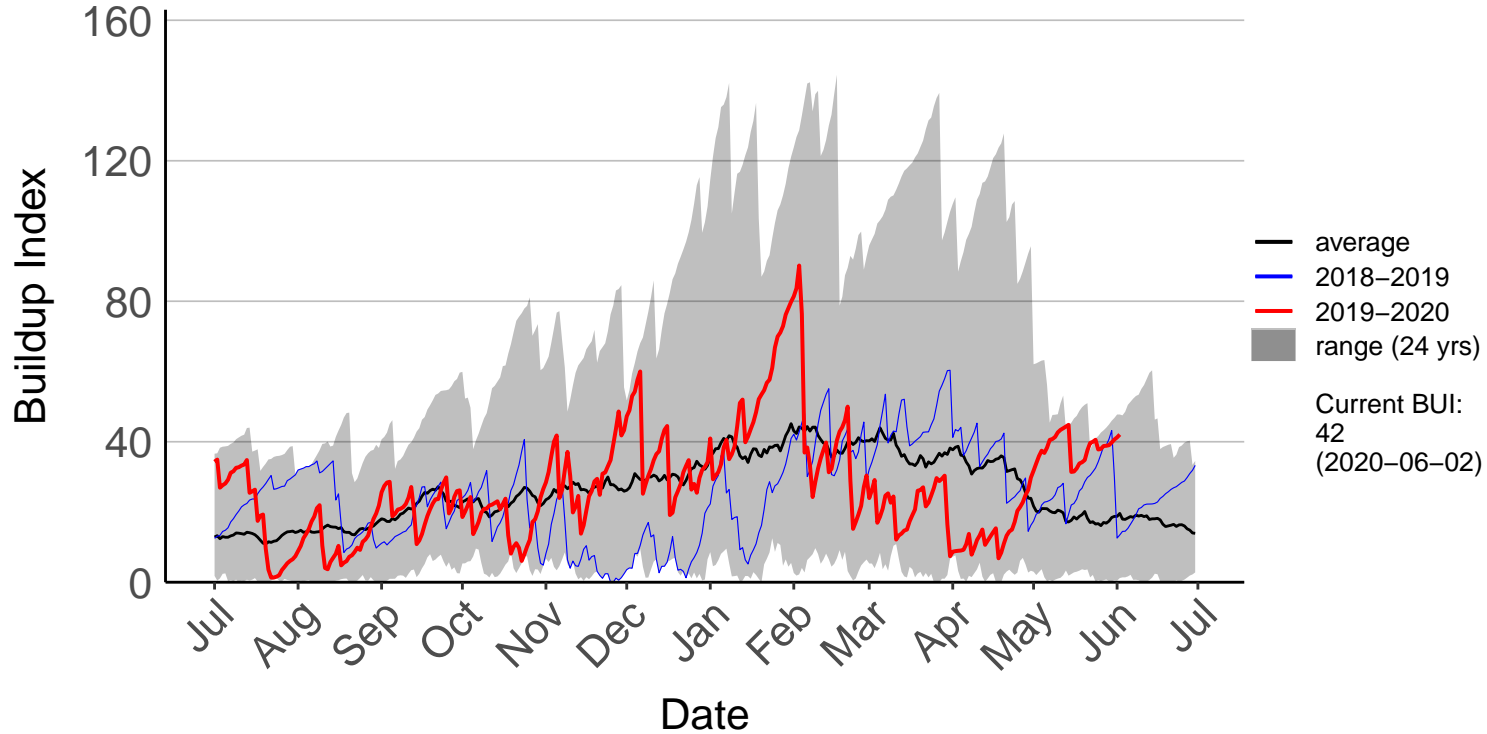

Ashburton Aero Raws (Apr 2015 to Jun 2020)

Ashburton Plains 2 Raws (May 2017 to Jun 2020)

Cannington Raws (Jul 1996 to Jun 2020)

Cattle Creek Raws (Dec 2014 to Jun 2020)

Clayton Raws (Dec 2014 to Jun 2020)

Geraldine Forest Raws (Dec 2014 to Jun 2020)

Gleannan Station Raws (Apr 2015 to Jun 2020)

Glentanner Raws (Oct 2017 to Jun 2020)

Hakaterere Raws (Aug 2003 to Jun 2020)

Mount Cook Ews (Dec 2009 to Jun 2020)

Mount Somers Raws (Jun 1998 to Jun 2020)

Pukaki Aero Raws (Feb 2000 to Jun 2020)

Tekapo Raws (Sep 1996 to Jun 2020)

Timaru Aero SYNOP (Jul 1996 to Jun 2020)

Timaru Coastal Raws (Dec 2014 to Jun 2020)

Waihaorunga Raws (Feb 2000 to Jun 2020)