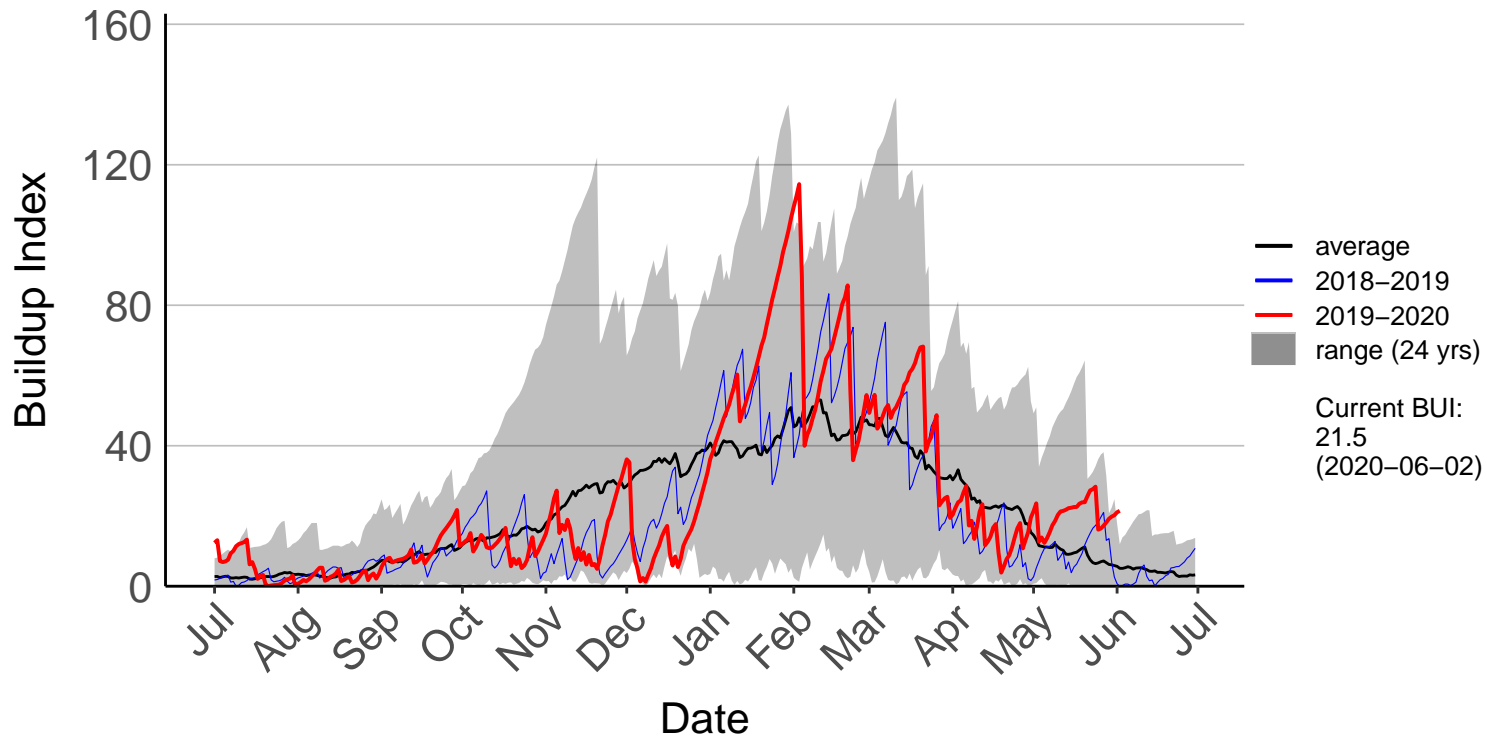

Ashburton Aero Raws (Apr 2015 to Jun 2020)

Ashburton Plains 2 Raws (May 2017 to Jun 2020)

Cannington Raws (Jul 1996 to Jun 2020)

Cattle Creek Raws (Dec 2014 to Jun 2020)

Clayton Raws (Dec 2014 to Jun 2020)

Geraldine Forest Raws (Dec 2014 to Jun 2020)

Gleannan Station Raws (Apr 2015 to Jun 2020)

Glentanner Raws (Oct 2017 to Jun 2020)

Hakaterere Raws (Aug 2003 to Jun 2020)

Mount Cook Ews (Dec 2009 to Jun 2020)

Mount Somers Raws (Jun 1998 to Jun 2020)

Pukaki Aero Raws (Feb 2000 to Jun 2020)

Tekapo Raws (Sep 1996 to Jun 2020)

Timaru Aero SYNOP (Jul 1996 to Jun 2020)

Timaru Coastal Raws (Dec 2014 to Jun 2020)

Waihaorunga Raws (Feb 2000 to Jun 2020)