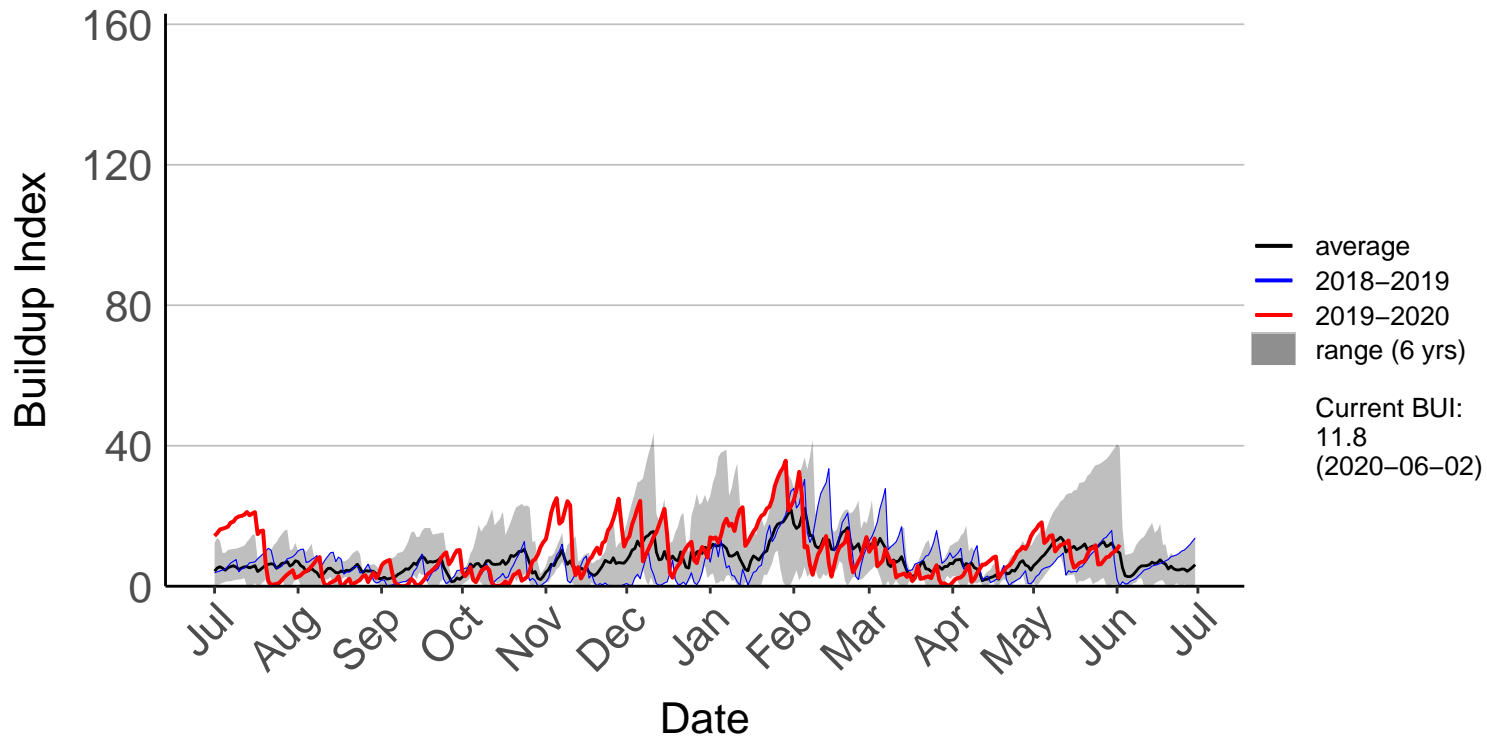

Ashburton Aero Raws (Apr 2015 to Jun 2020)

Ashburton Plains 2 Raws (May 2017 to Jun 2020)

Cannington Raws (Jul 1996 to Jun 2020)

Cattle Creek Raws (Dec 2014 to Jun 2020)

Clayton Raws (Dec 2014 to Jun 2020)

Geraldine Forest Raws (Dec 2014 to Jun 2020)

Gleannan Station Raws (Apr 2015 to Jun 2020)

Glentanner Raws (Oct 2017 to Jun 2020)

Hakaterere Raws (Aug 2003 to Jun 2020)

Mount Cook Ews (Dec 2009 to Jun 2020)

Mount Somers Raws (Jun 1998 to Jun 2020)

Pukaki Aero Raws (Feb 2000 to Jun 2020)

Tekapo Raws (Sep 1996 to Jun 2020)

Timaru Aero SYNOP (Jul 1996 to Jun 2020)

Timaru Coastal Raws (Dec 2014 to Jun 2020)

Waihaorunga Raws (Feb 2000 to Jun 2020)