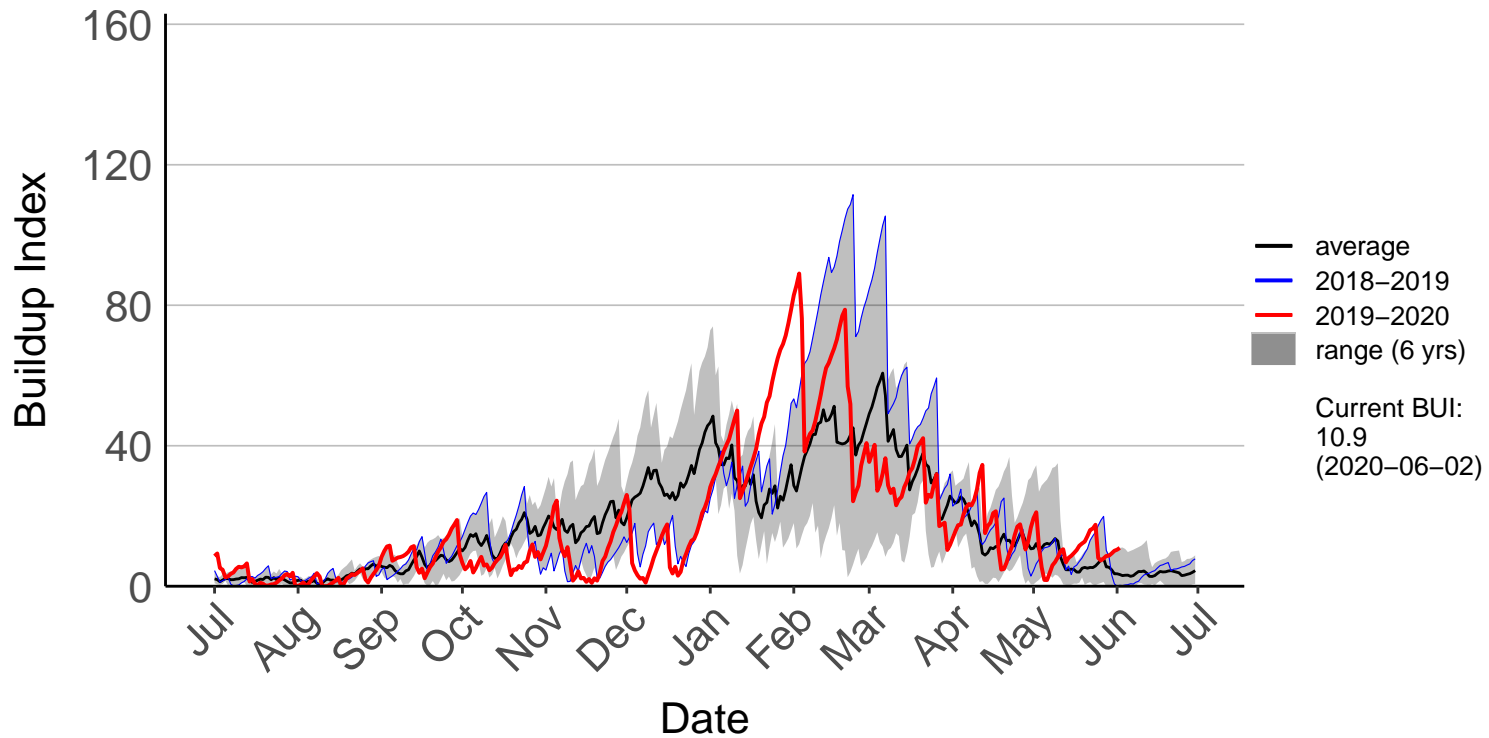

Ashburton Aero Raws (Apr 2015 to Jun 2020)

Ashburton Plains 2 Raws (May 2017 to Jun 2020)

Cannington Raws (Jul 1996 to Jun 2020)

Cattle Creek Raws (Dec 2014 to Jun 2020)

Clayton Raws (Dec 2014 to Jun 2020)

Geraldine Forest Raws (Dec 2014 to Jun 2020)

Gleannan Station Raws (Apr 2015 to Jun 2020)

Glentanner Raws (Oct 2017 to Jun 2020)

Hakaterere Raws (Aug 2003 to Jun 2020)

Mount Cook Ews (Dec 2009 to Jun 2020)

Mount Somers Raws (Jun 1998 to Jun 2020)

Pukaki Aero Raws (Feb 2000 to Jun 2020)

Tekapo Raws (Sep 1996 to Jun 2020)

Timaru Aero SYNOP (Jul 1996 to Jun 2020)

Timaru Coastal Raws (Dec 2014 to Jun 2020)

Waihaorunga Raws (Feb 2000 to Jun 2020)