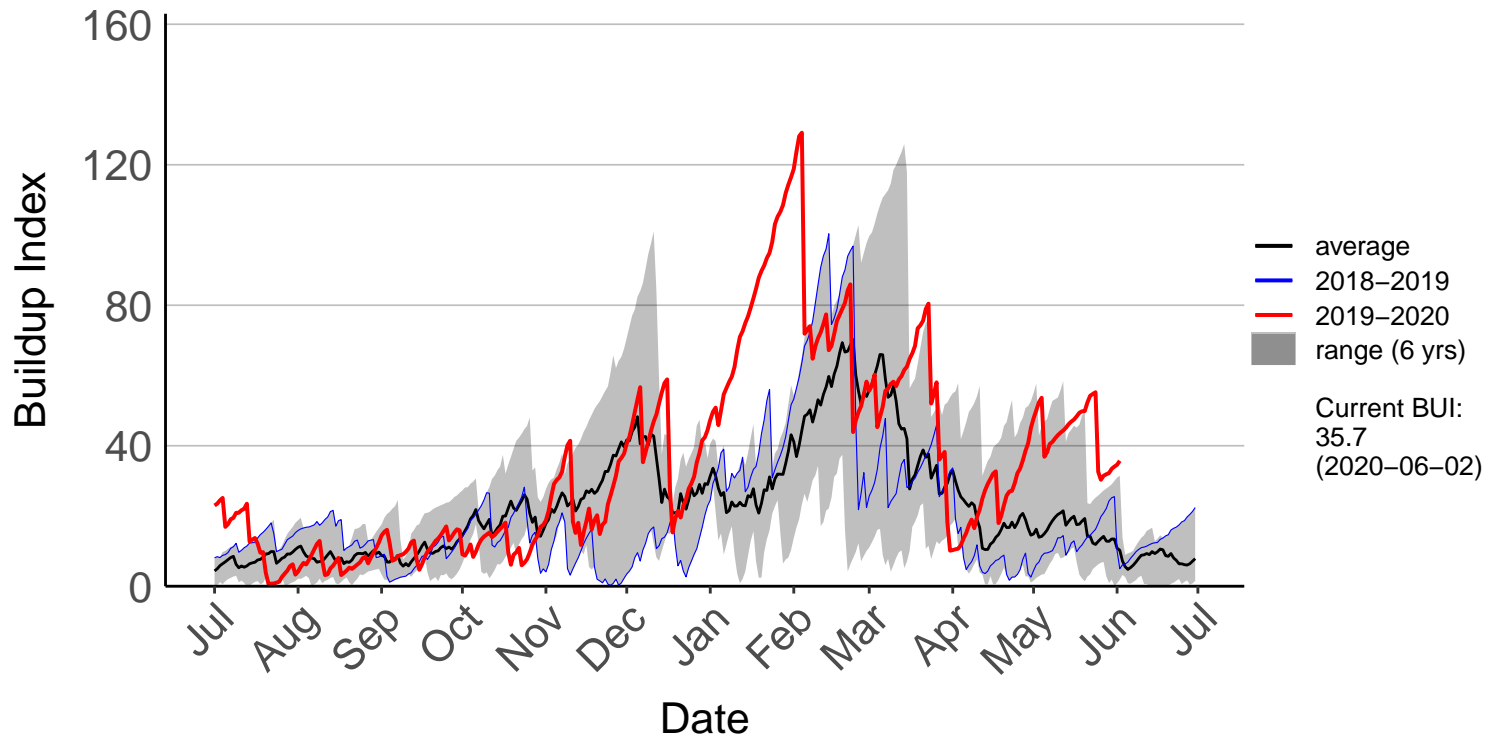

Ashburton Aero Raws (Apr 2015 to Jun 2020)

Ashburton Plains 2 Raws (May 2017 to Jun 2020)

Cannington Raws (Jul 1996 to Jun 2020)

Cattle Creek Raws (Dec 2014 to Jun 2020)

Clayton Raws (Dec 2014 to Jun 2020)

Geraldine Forest Raws (Dec 2014 to Jun 2020)

Gleannan Station Raws (Apr 2015 to Jun 2020)

Glentanner Raws (Oct 2017 to Jun 2020)

Hakaterere Raws (Aug 2003 to Jun 2020)

Mount Cook Ews (Dec 2009 to Jun 2020)

Mount Somers Raws (Jun 1998 to Jun 2020)

Pukaki Aero Raws (Feb 2000 to Jun 2020)

Tekapo Raws (Sep 1996 to Jun 2020)

Timaru Aero SYNOP (Jul 1996 to Jun 2020)

Timaru Coastal Raws (Dec 2014 to Jun 2020)

Waihaorunga Raws (Feb 2000 to Jun 2020)