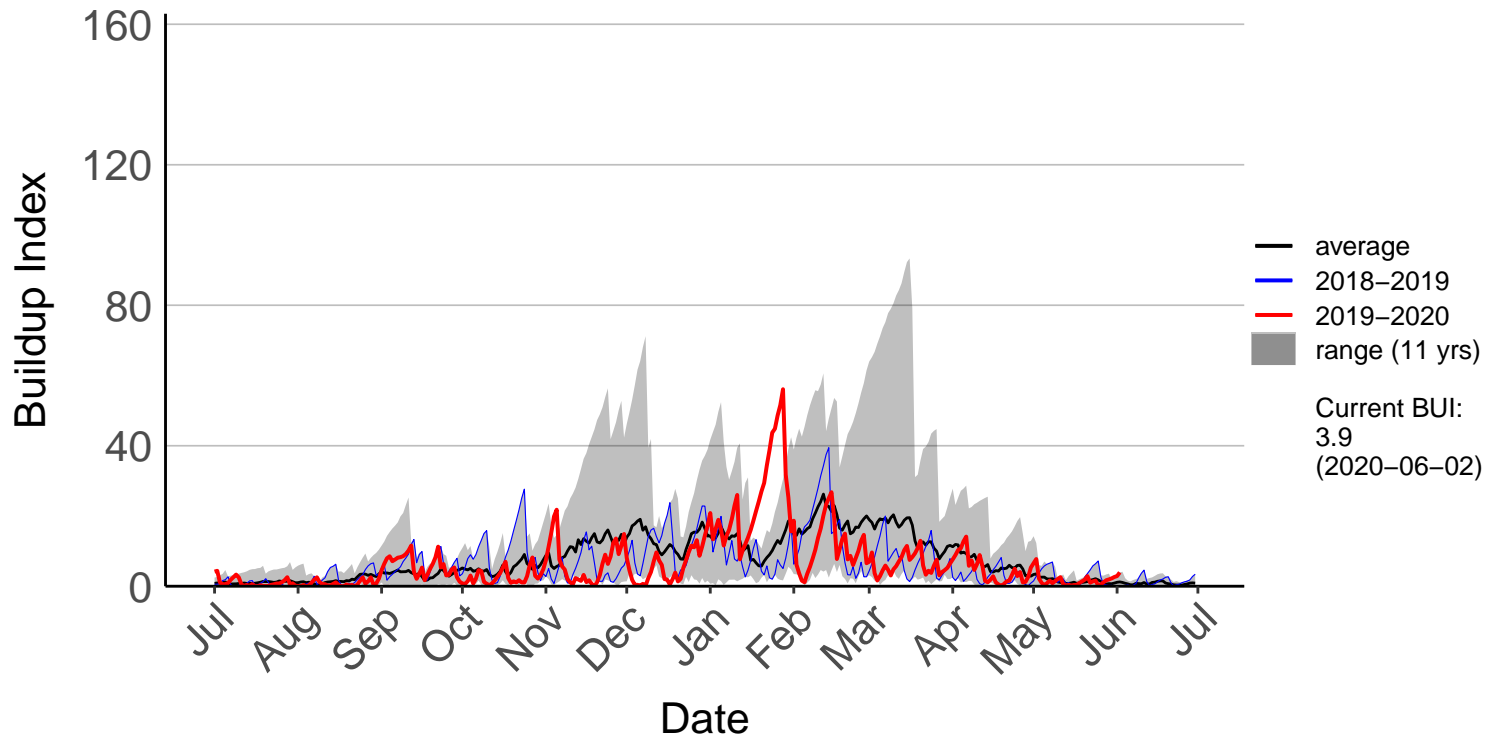

Ashburton Aero Raws (Apr 2015 to Jun 2020)

Ashburton Plains 2 Raws (May 2017 to Jun 2020)

Cannington Raws (Jul 1996 to Jun 2020)

Cattle Creek Raws (Dec 2014 to Jun 2020)

Clayton Raws (Dec 2014 to Jun 2020)

Geraldine Forest Raws (Dec 2014 to Jun 2020)

Gleannan Station Raws (Apr 2015 to Jun 2020)

Glentanner Raws (Oct 2017 to Jun 2020)

Hakaterere Raws (Aug 2003 to Jun 2020)

Mount Cook Ews (Dec 2009 to Jun 2020)

Mount Somers Raws (Jun 1998 to Jun 2020)

Pukaki Aero Raws (Feb 2000 to Jun 2020)

Tekapo Raws (Sep 1996 to Jun 2020)

Timaru Aero SYNOP (Jul 1996 to Jun 2020)

Timaru Coastal Raws (Dec 2014 to Jun 2020)

Waihaorunga Raws (Feb 2000 to Jun 2020)