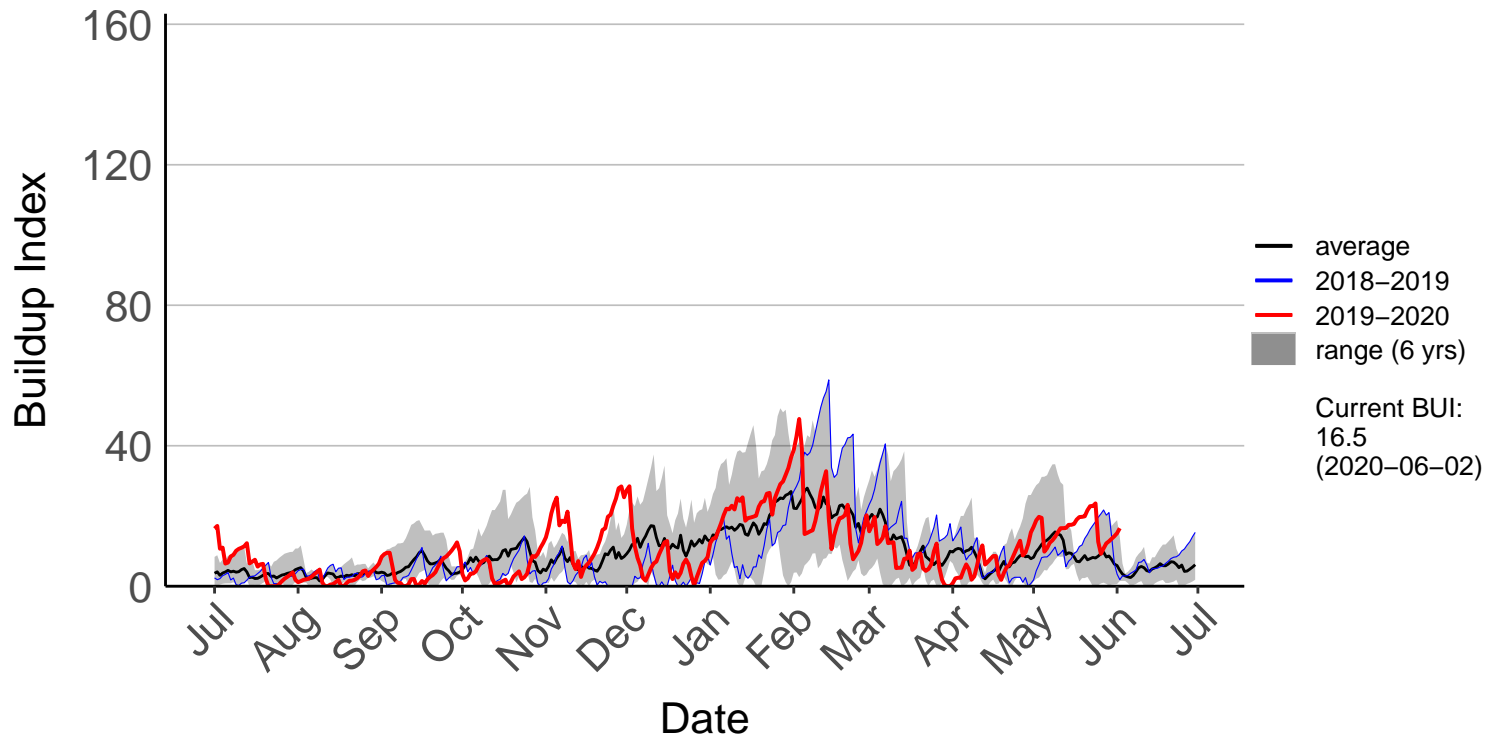

Ashburton Aero Raws (Apr 2015 to Jun 2020)

Ashburton Plains 2 Raws (May 2017 to Jun 2020)

Cannington Raws (Jul 1996 to Jun 2020)

Cattle Creek Raws (Dec 2014 to Jun 2020)

Clayton Raws (Dec 2014 to Jun 2020)

Geraldine Forest Raws (Dec 2014 to Jun 2020)

Gleannan Station Raws (Apr 2015 to Jun 2020)

Glentanner Raws (Oct 2017 to Jun 2020)

Hakaterere Raws (Aug 2003 to Jun 2020)

Mount Cook Ews (Dec 2009 to Jun 2020)

Mount Somers Raws (Jun 1998 to Jun 2020)

Pukaki Aero Raws (Feb 2000 to Jun 2020)

Tekapo Raws (Sep 1996 to Jun 2020)

Timaru Aero SYNOP (Jul 1996 to Jun 2020)

Timaru Coastal Raws (Dec 2014 to Jun 2020)

Waihaorunga Raws (Feb 2000 to Jun 2020)