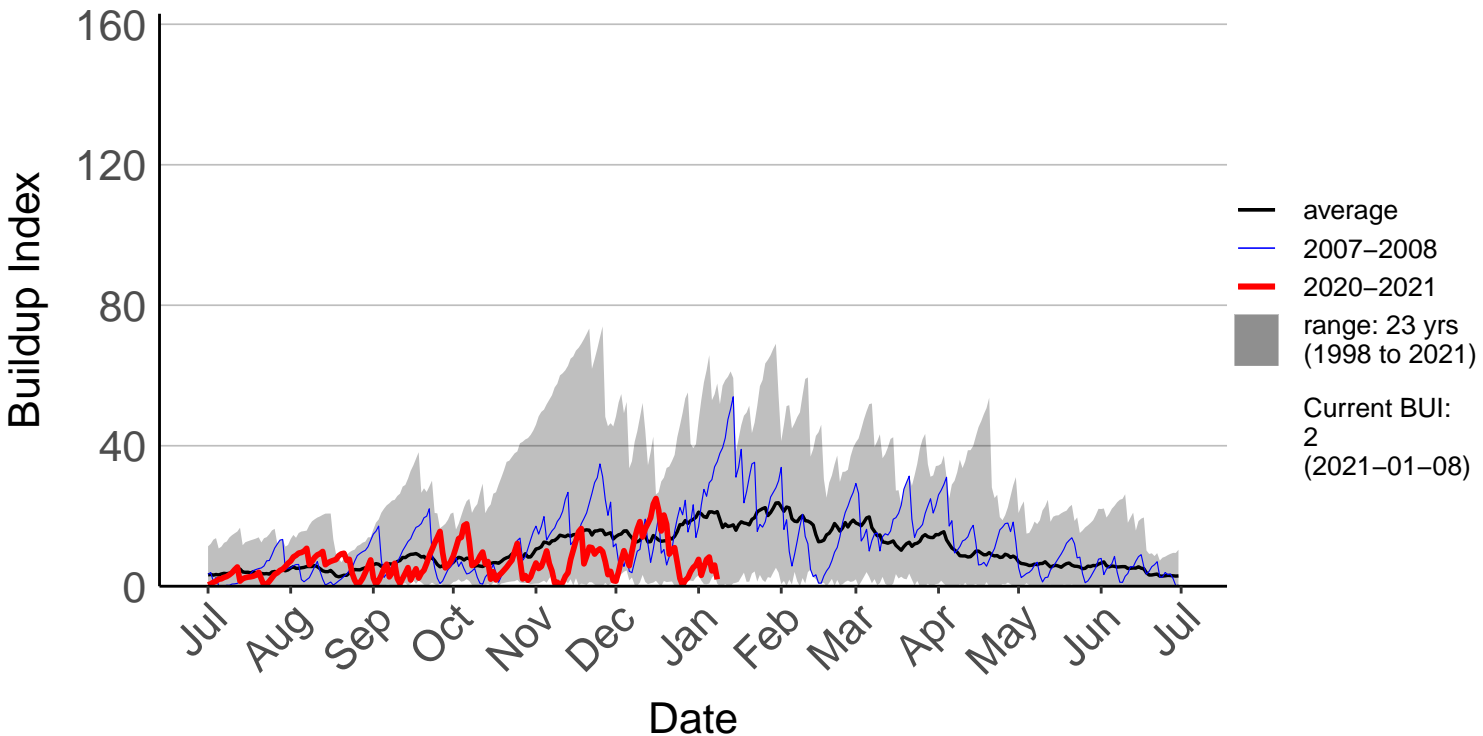

Ashburton Aero Raws

Ashburton Plains 2 Raws

Cannington Raws

Cattle Creek Raws

Clayton Raws

Geraldine Forest Raws

Gleannan Station Raws

Glentanner Raws

Hakaterere Raws

Mount Cook Ews

Mount Somers Raws

Pukaki Aero Raws

Tekapo Raws

Timaru Aero SYNOP

Timaru Coastal Raws

Waihaorunga Raws