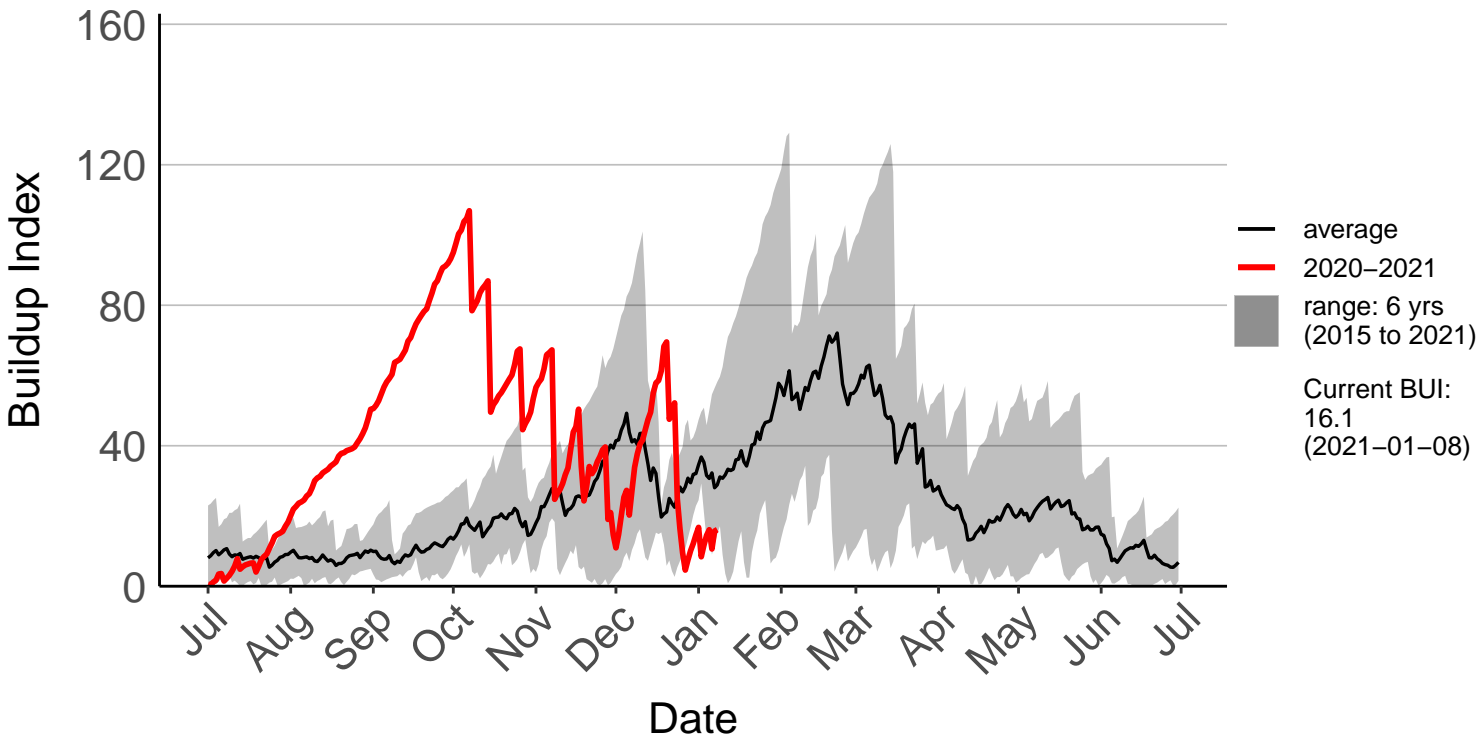

Ashburton Aero Raws

Ashburton Plains 2 Raws

Cannington Raws

Cattle Creek Raws

Clayton Raws

Geraldine Forest Raws

Gleannan Station Raws

Glentanner Raws

Hakaterere Raws

Mount Cook Ews

Mount Somers Raws

Pukaki Aero Raws

Tekapo Raws

Timaru Aero SYNOP

Timaru Coastal Raws

Waihaorunga Raws