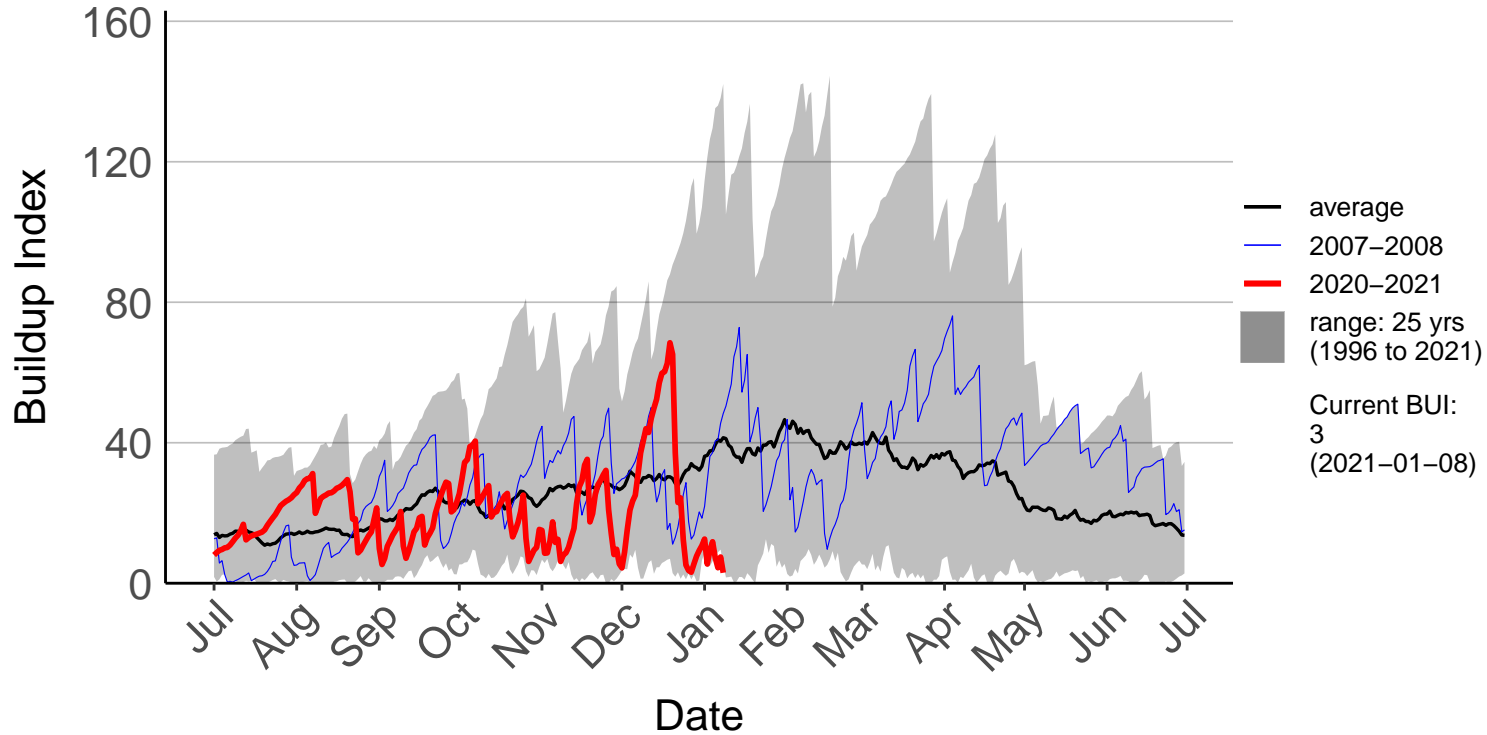

Ashburton Aero Raws

Ashburton Plains 2 Raws

Cannington Raws

Cattle Creek Raws

Clayton Raws

Geraldine Forest Raws

Gleannan Station Raws

Glentanner Raws

Hakaterere Raws

Mount Cook Ews

Mount Somers Raws

Pukaki Aero Raws

Tekapo Raws

Timaru Aero SYNOP

Timaru Coastal Raws

Waihaorunga Raws