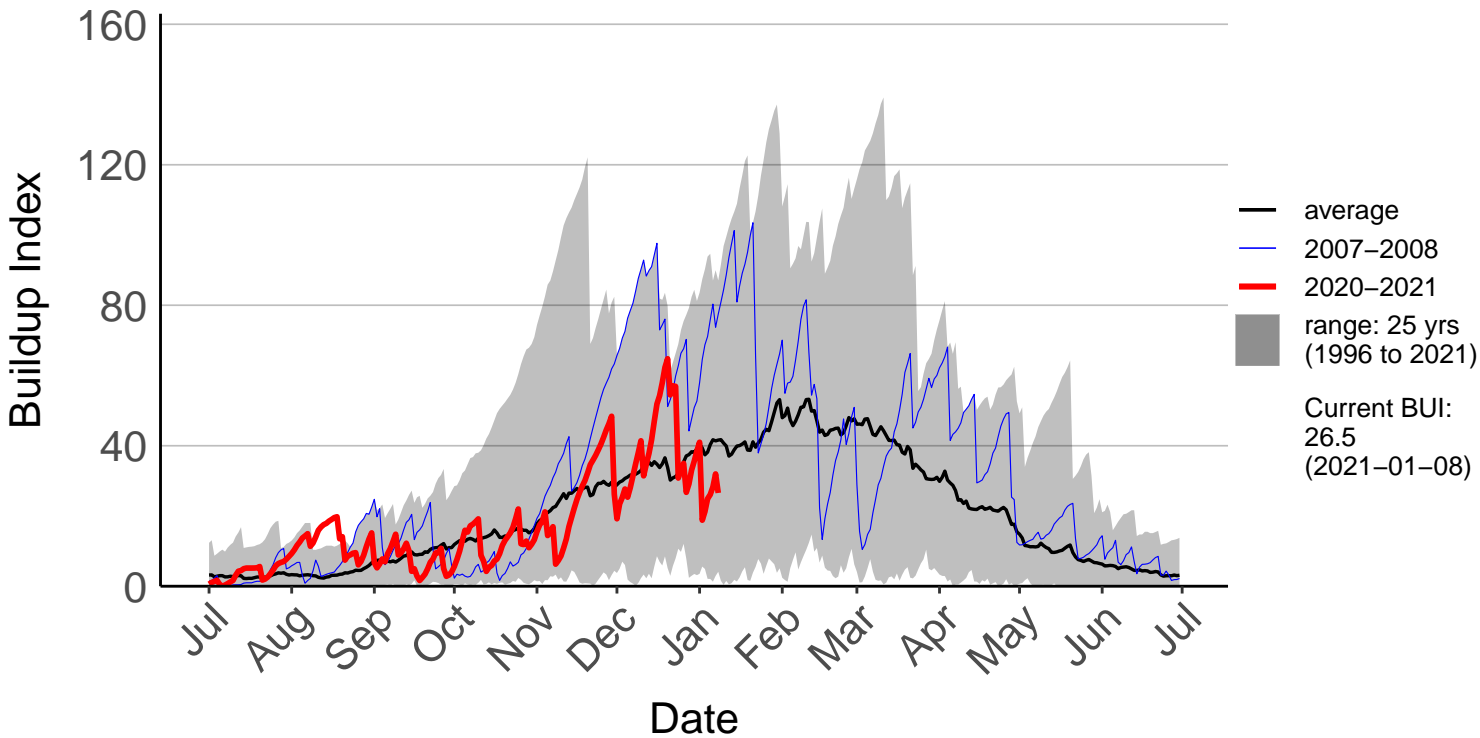

Hakaterere Raws

Mount Cook Ews

Mount Somers Raws

Pukaki Aero Raws

Tekapo Raws

Timaru Aero SYNOP

Timaru Coastal Raws

Waihaorunga Raws