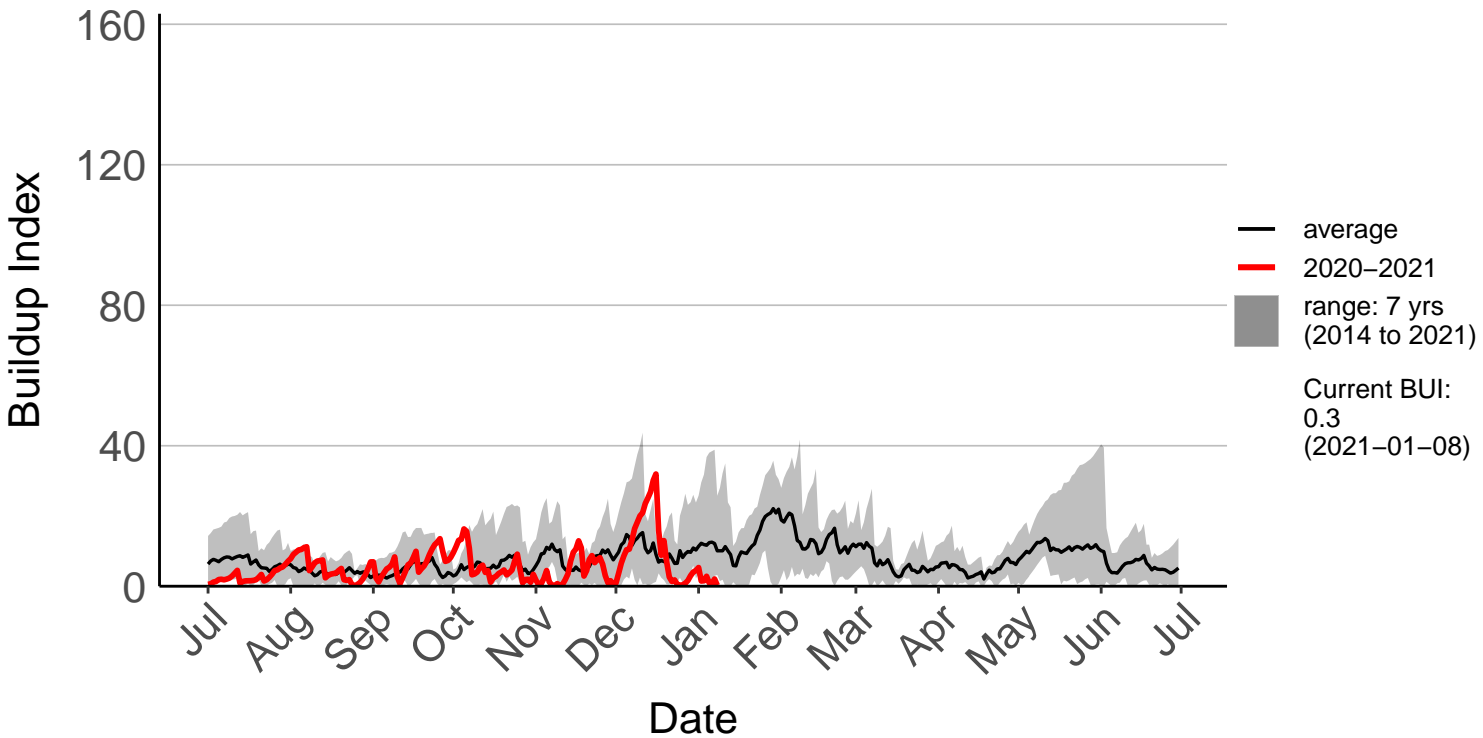

Ashburton Aero Raws

Ashburton Plains 2 Raws

Cannington Raws

Cattle Creek Raws

Clayton Raws

Geraldine Forest Raws

Gleannan Station Raws

Glentanner Raws

Hakaterere Raws

Mount Cook Ews

Mount Somers Raws

Pukaki Aero Raws

Tekapo Raws

Timaru Aero SYNOP

Timaru Coastal Raws

Waihaorunga Raws