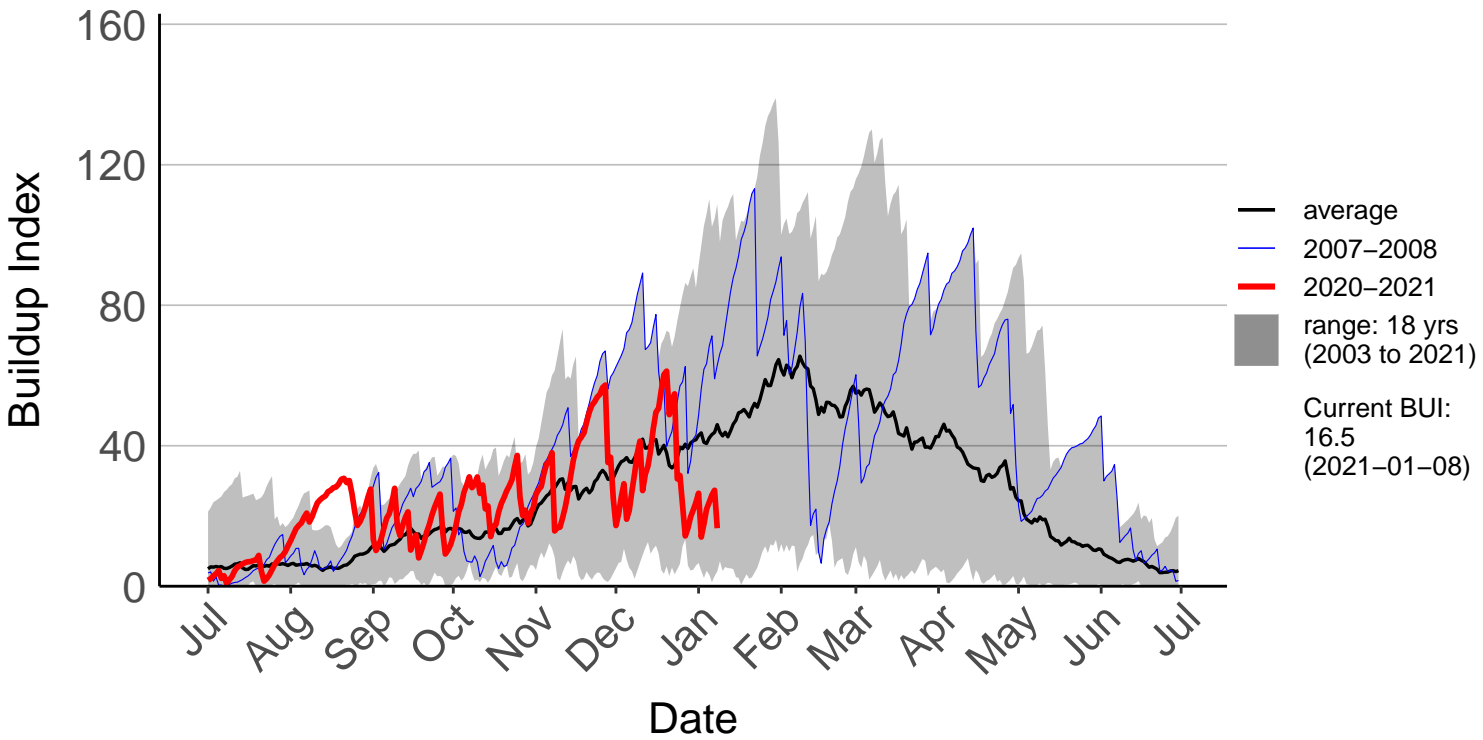

Ashburton Aero Raws

Ashburton Plains 2 Raws

Cannington Raws

Cattle Creek Raws

Clayton Raws

Geraldine Forest Raws

Gleannan Station Raws

Glentanner Raws

Hakaterere Raws

Mount Cook Ews

Mount Somers Raws

Pukaki Aero Raws

Tekapo Raws

Timaru Aero SYNOP

Timaru Coastal Raws

Waihaorunga Raws