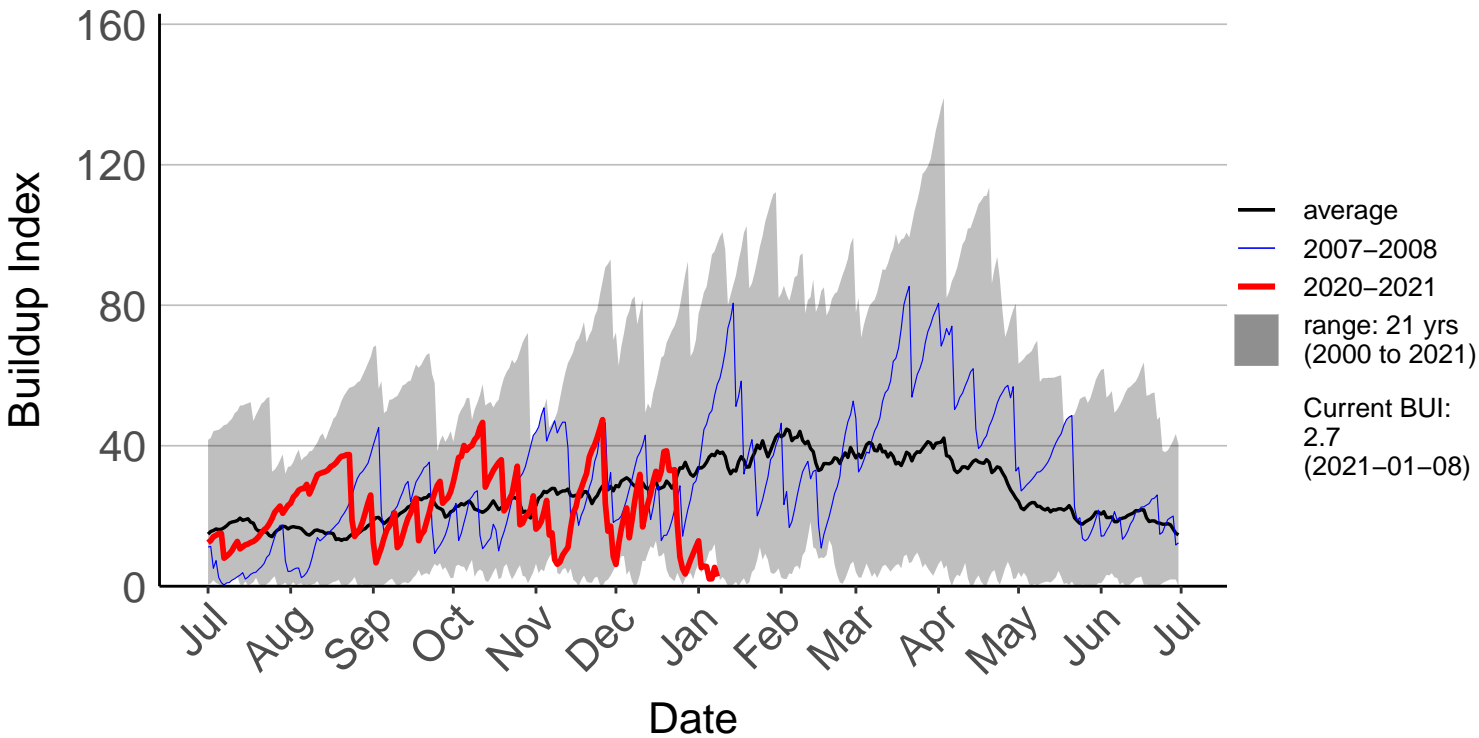

Hakaterere Raws

Mount Cook Ews

Mount Somers Raws

Pukaki Aero Raws

Tekapo Raws

Timaru Aero SYNOP

Timaru Coastal Raws

Waihaorunga Raws