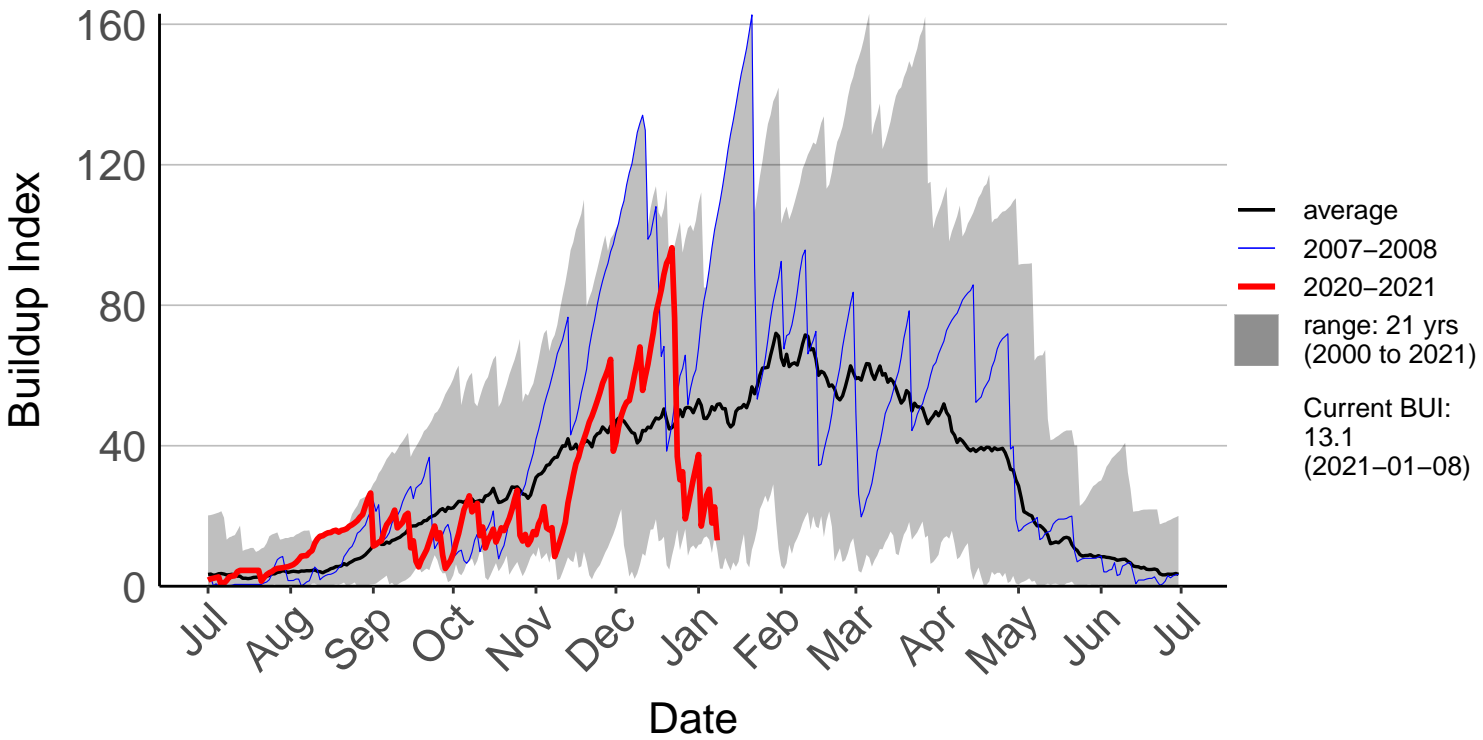

Hakaterere Raws

Mount Cook Ews

Mount Somers Raws

Pukaki Aero Raws

Tekapo Raws

Timaru Aero SYNOP

Timaru Coastal Raws

Waihaorunga Raws