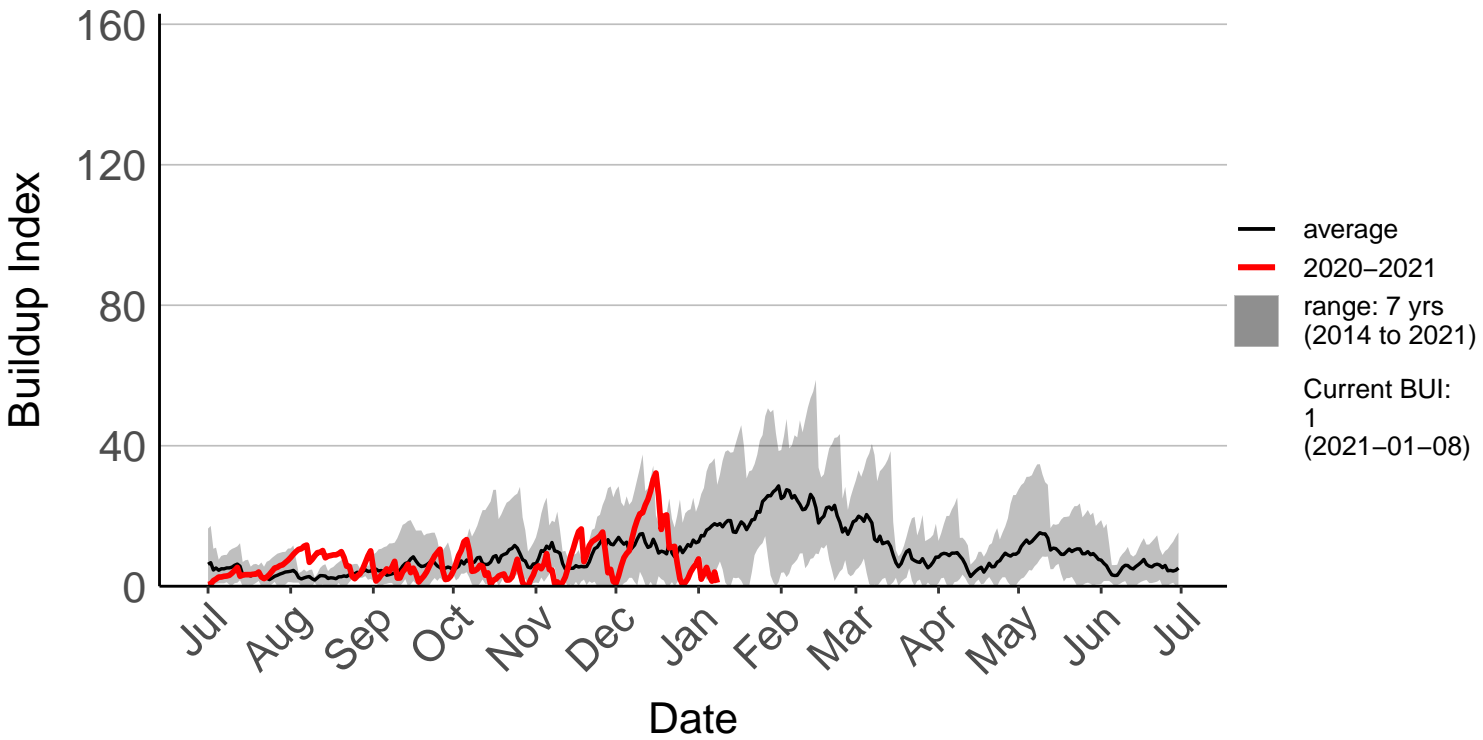

Ashburton Aero Raws

Ashburton Plains 2 Raws

Cannington Raws

Cattle Creek Raws

Clayton Raws

Geraldine Forest Raws

Gleannan Station Raws

Glentanner Raws

Hakaterere Raws

Mount Cook Ews

Mount Somers Raws

Pukaki Aero Raws

Tekapo Raws

Timaru Aero SYNOP

Timaru Coastal Raws

Waihaorunga Raws