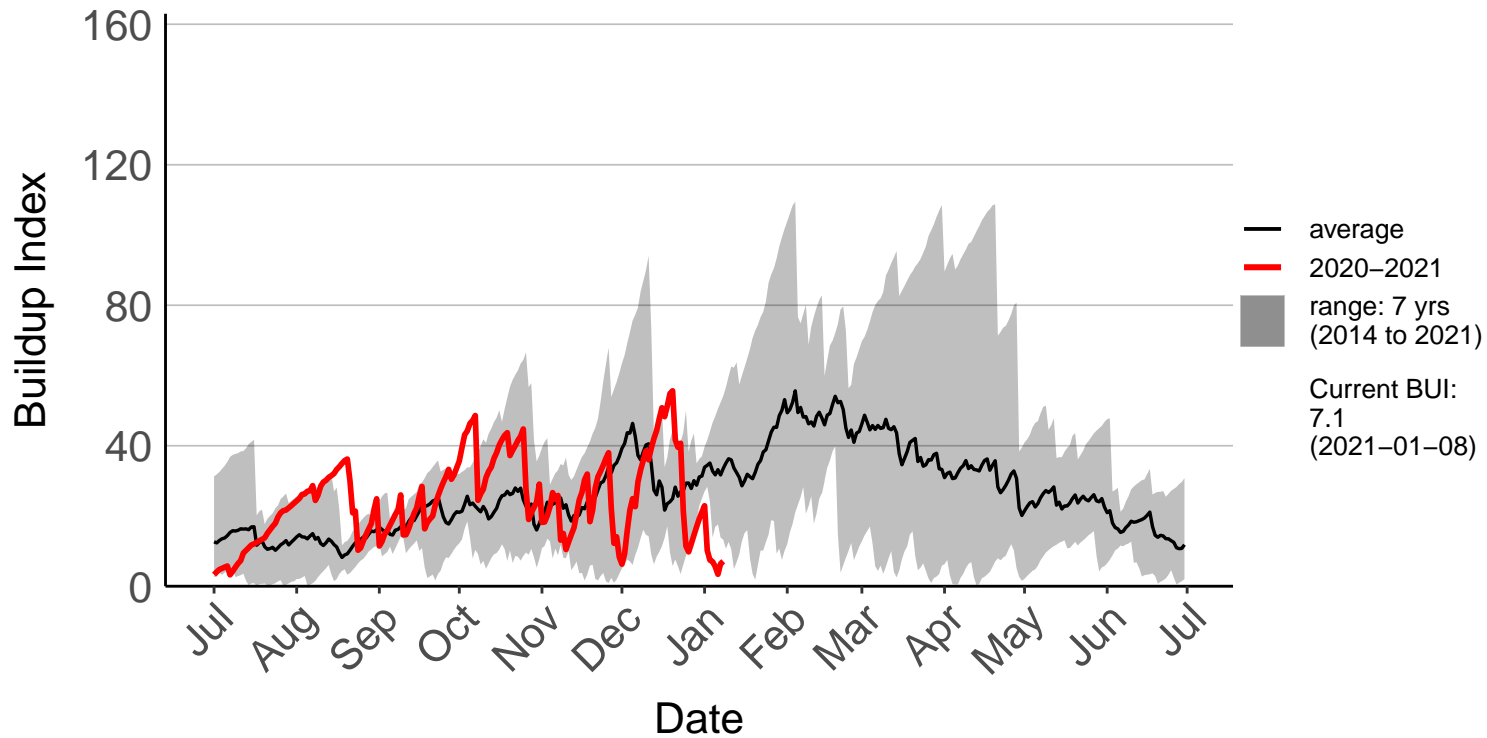

Hakaterere Raws

Mount Cook Ews

Mount Somers Raws

Pukaki Aero Raws

Tekapo Raws

Timaru Aero SYNOP

Timaru Coastal Raws

Waihaorunga Raws