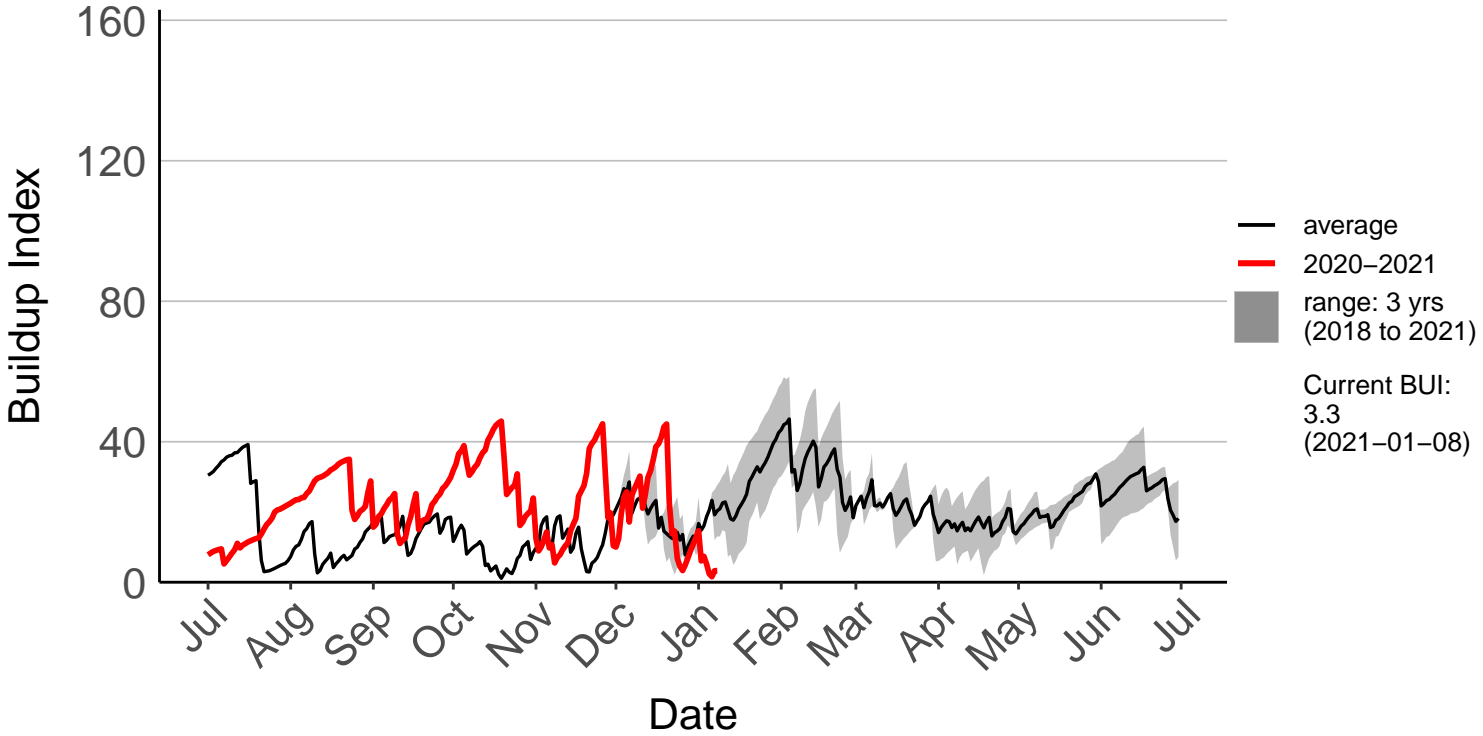

Waimate Coastal Raws