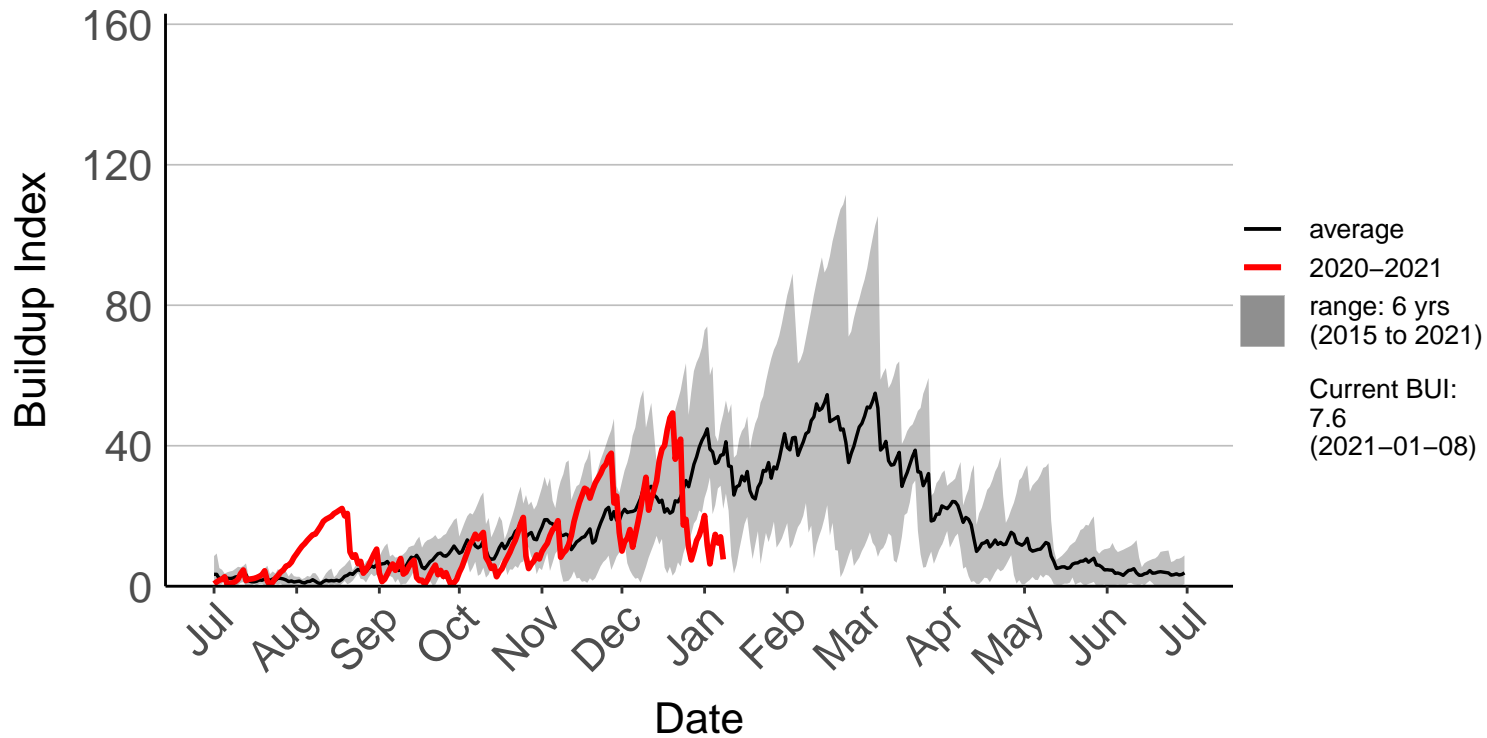

Ashburton Aero Raws

Ashburton Plains 2 Raws

Cannington Raws

Cattle Creek Raws

Clayton Raws

Geraldine Forest Raws

Gleannan Station Raws

Glentanner Raws

Hakaterere Raws

Mount Cook Ews

Mount Somers Raws

Pukaki Aero Raws

Tekapo Raws

Timaru Aero SYNOP

Timaru Coastal Raws

Waihaorunga Raws