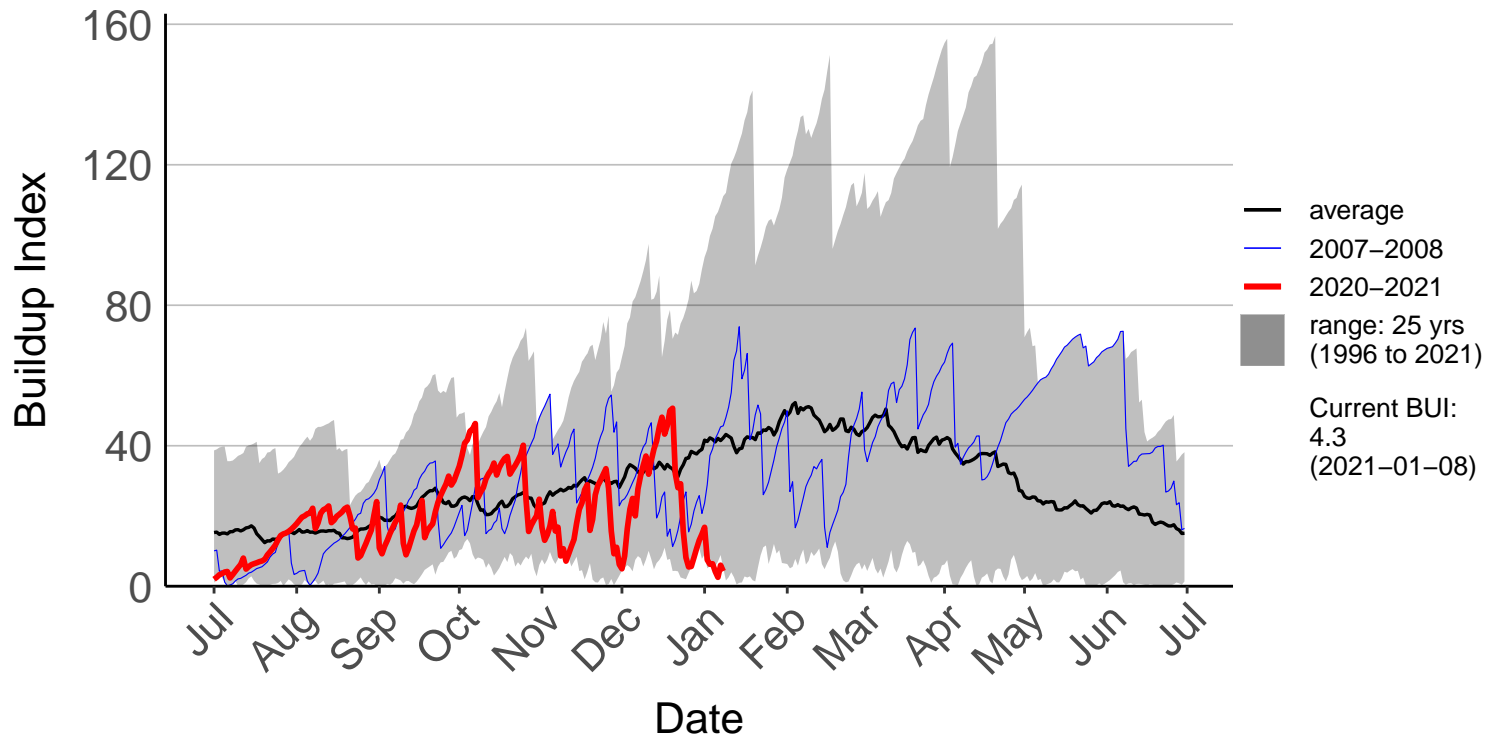

Hakaterere Raws

Mount Cook Ews

Mount Somers Raws

Pukaki Aero Raws

Tekapo Raws

Timaru Aero SYNOP

Timaru Coastal Raws

Waihaorunga Raws