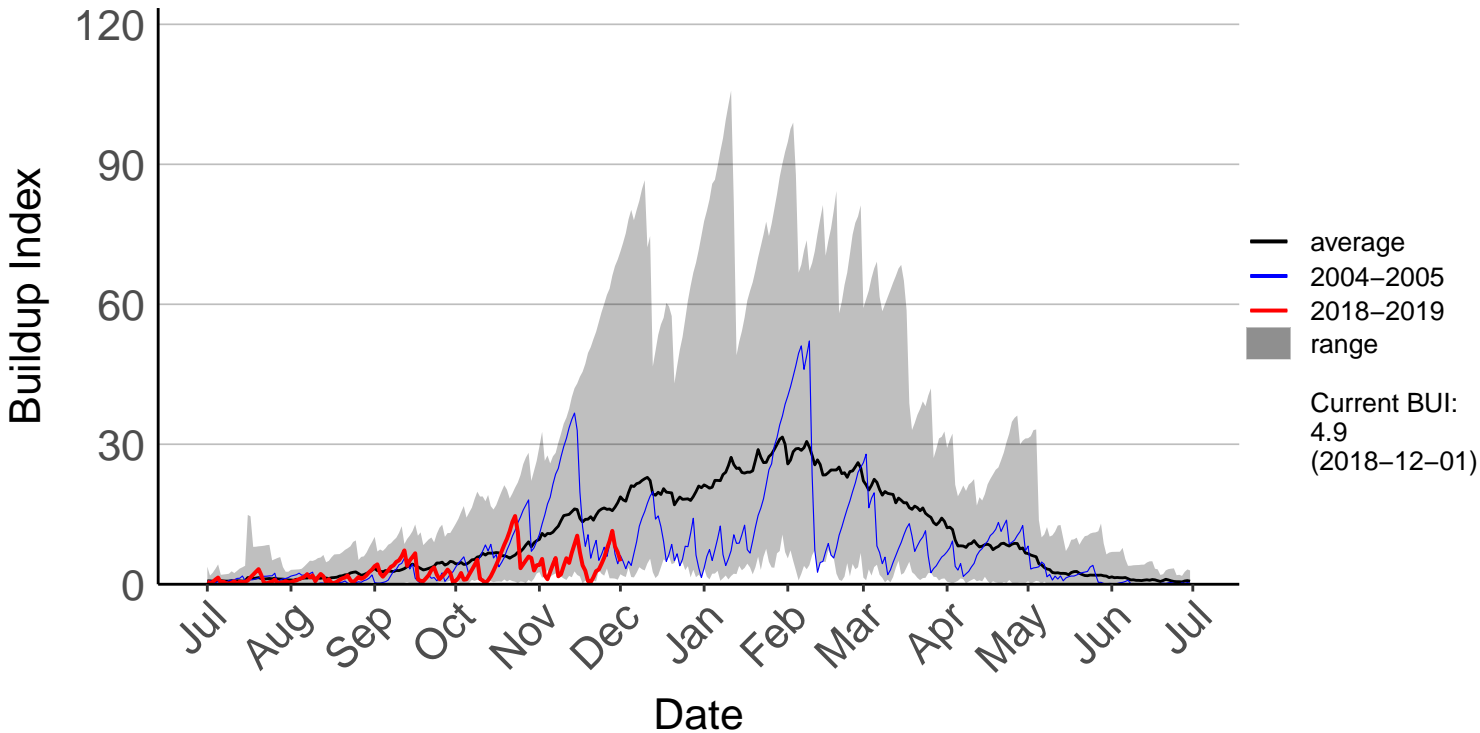

Manapouri Aero Aws – DISCONTINUED