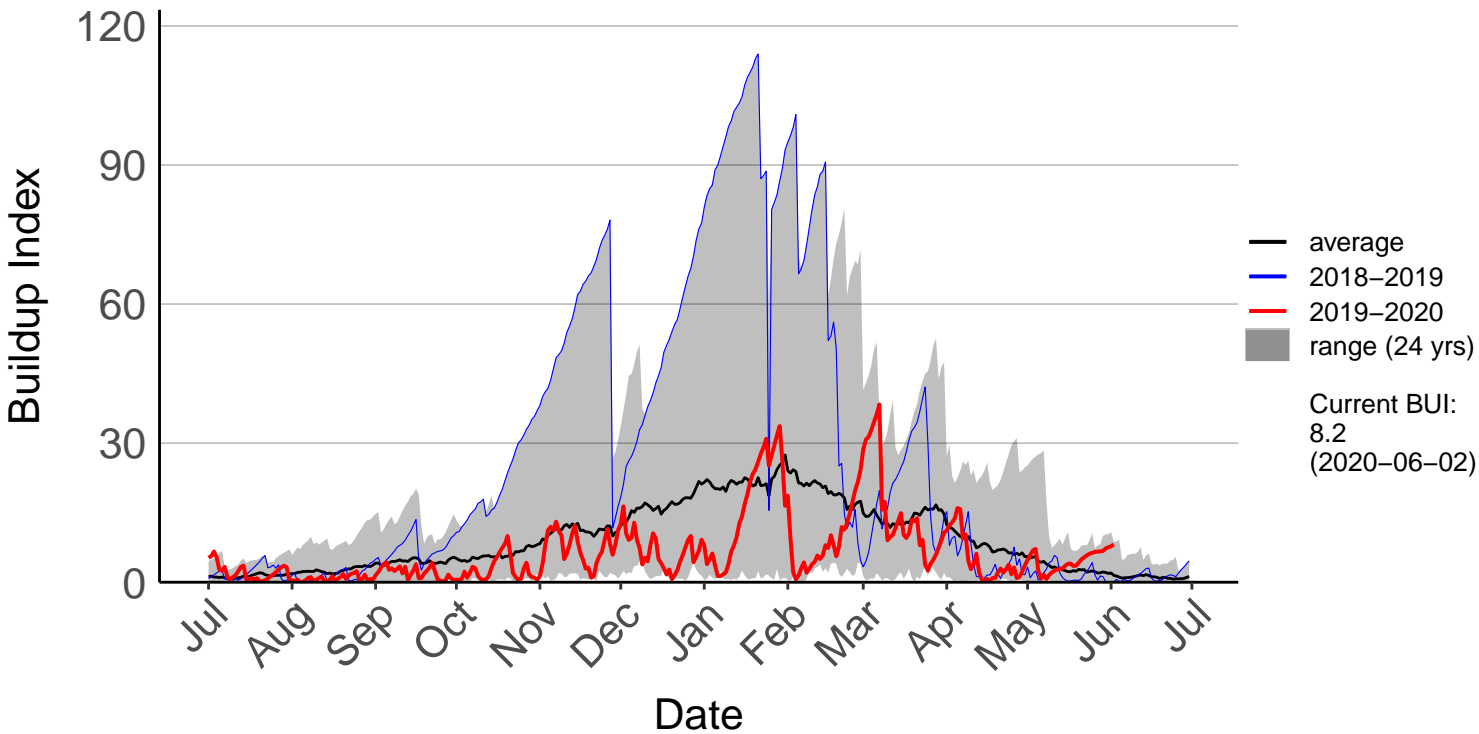

Barnhill Raws (Jul 1996 to Jun 2020)

Blackmount Raws (Jul 1996 to Jun 2020)

Edendale Raws (Dec 2018 to Jun 2020)

Garston Raws (Sep 2004 to Jun 2020)

Gore Aws (Jul 1996 to Dec 2018) – DISCONTINUED

Invercargill Aero SYNOP (Jul 1996 to Dec 2018) – DISCONTIN

Lumsden Aws (Jul 1996 to Dec 2018) – DISCONTINUED

Manapouri Aero Aws (Jul 1996 to Dec 2018) – DISCONTINUE

Milford Sound Raws (Dec 2017 to Jun 2020)

Otama Raws (Jan 2016 to Jun 2020)

Slopedown Raws (Nov 1996 to Jun 2020)

South West Cape SYNOP (Jul 1996 to Dec 2018) – DISCONTI

Stewart Island Raws (Jan 2016 to Jun 2020)

Tanner Road Raws (Dec 2014 to Jun 2020)

Tisbury Raws (Jan 2014 to Jun 2020)

Tuatapere Raws (Jul 1996 to Jun 2020)

Wilderness Raws (Jan 2014 to Jun 2020)

Wreys Bush Raws (Jul 1996 to Jun 2020)