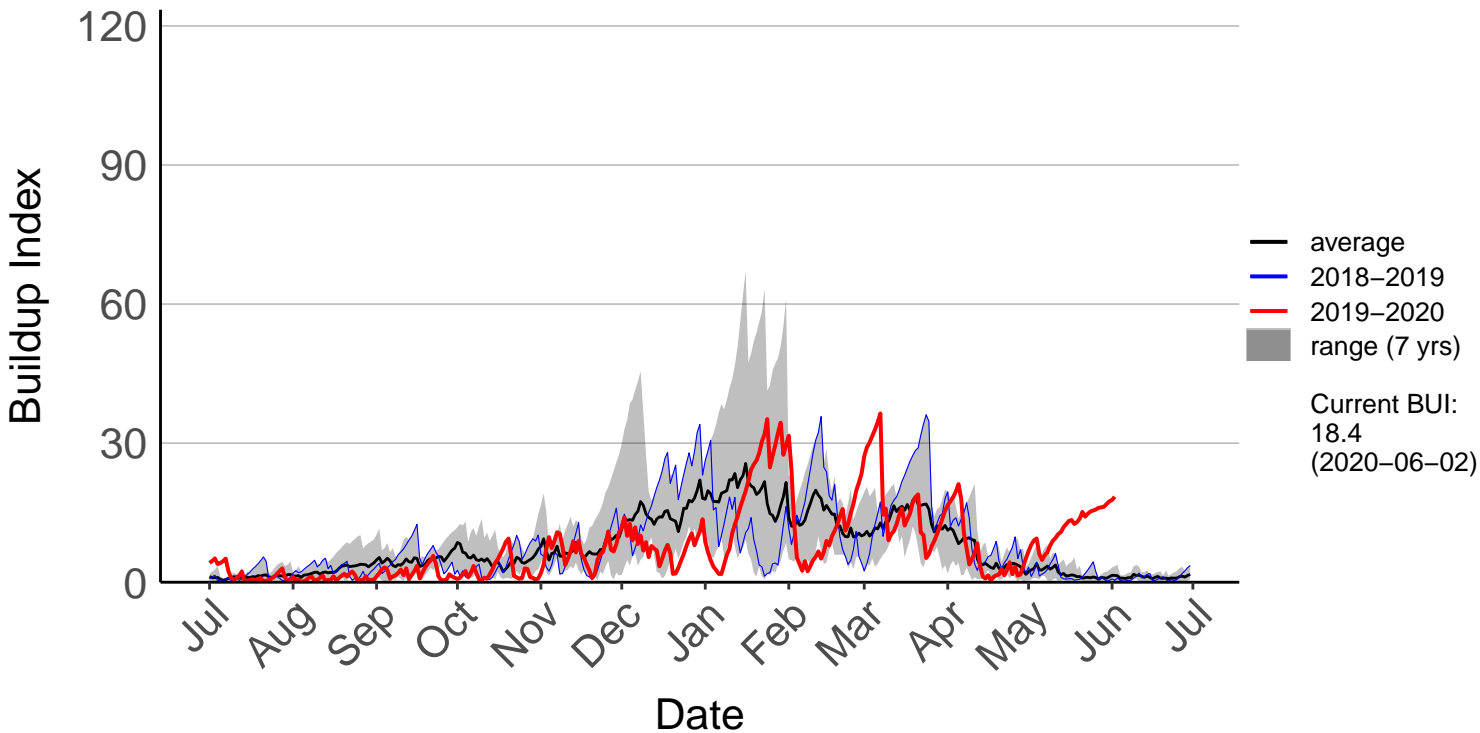

Lumsden Aws (Jul 1996 to Dec 2018) – DISCONTINUED

Manapouri Aero Aws (Jul 1996 to Dec 2018) – DISCONTINUE

Milford Sound Raws (Dec 2017 to Jun 2020)

Otama Raws (Jan 2016 to Jun 2020)

Slopedown Raws (Nov 1996 to Jun 2020)

South West Cape SYNOP (Jul 1996 to Dec 2018) – DISCONTI

Stewart Island Raws (Jan 2016 to Jun 2020)

Tanner Road Raws (Dec 2014 to Jun 2020)

Tisbury Raws (Jan 2014 to Jun 2020)

Tuatapere Raws (Jul 1996 to Jun 2020)

Wilderness Raws (Jan 2014 to Jun 2020)

Wreys Bush Raws (Jul 1996 to Jun 2020)