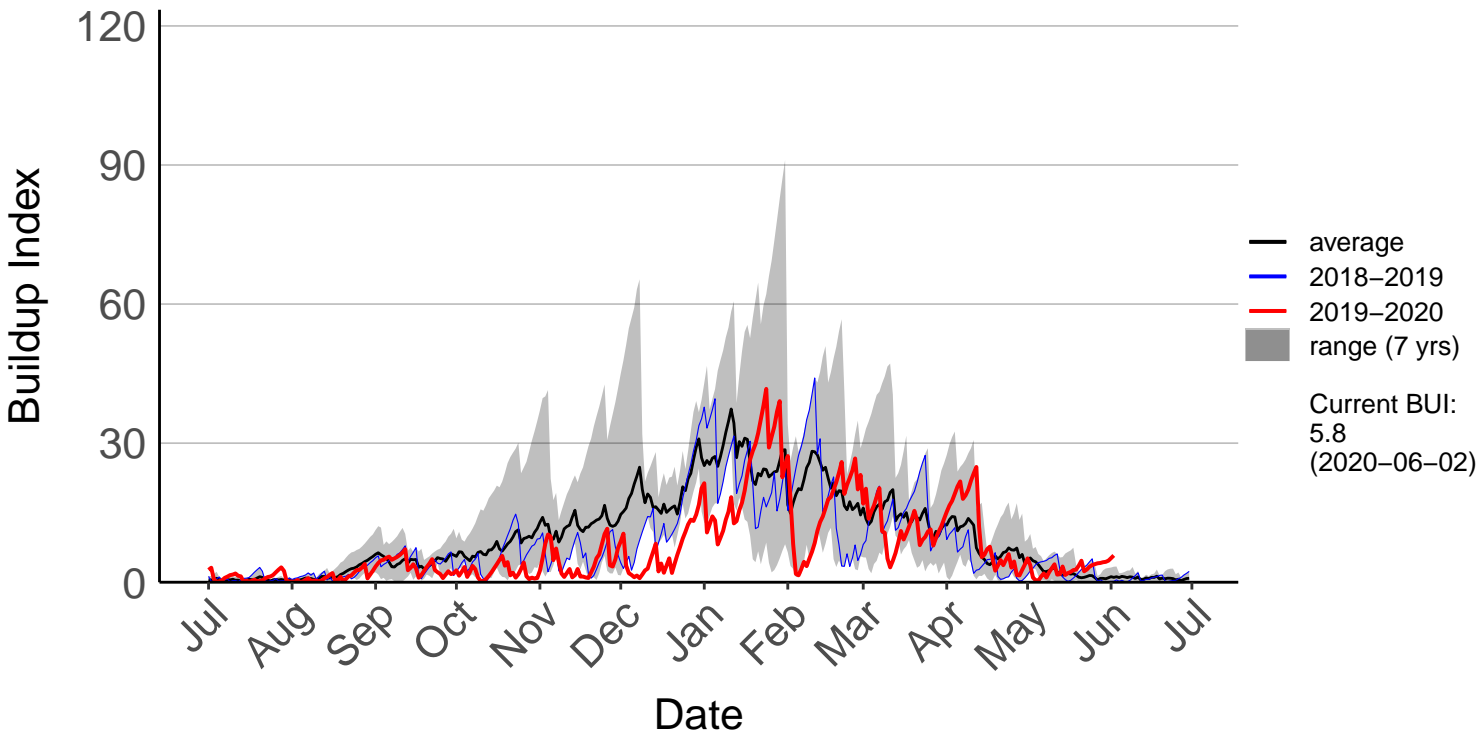

Lumsden Aws (Jul 1996 to Dec 2018) – DISCONTINUED

Manapouri Aero Aws (Jul 1996 to Dec 2018) – DISCONTINUE

Milford Sound Raws (Dec 2017 to Jun 2020)

Otama Raws (Jan 2016 to Jun 2020)

Slopedown Raws (Nov 1996 to Jun 2020)

South West Cape SYNOP (Jul 1996 to Dec 2018) – DISCONTI

Stewart Island Raws (Jan 2016 to Jun 2020)

Tanner Road Raws (Dec 2014 to Jun 2020)

Tisbury Raws (Jan 2014 to Jun 2020)

Tuatapere Raws (Jul 1996 to Jun 2020)

Wilderness Raws (Jan 2014 to Jun 2020)

Wreys Bush Raws (Jul 1996 to Jun 2020)