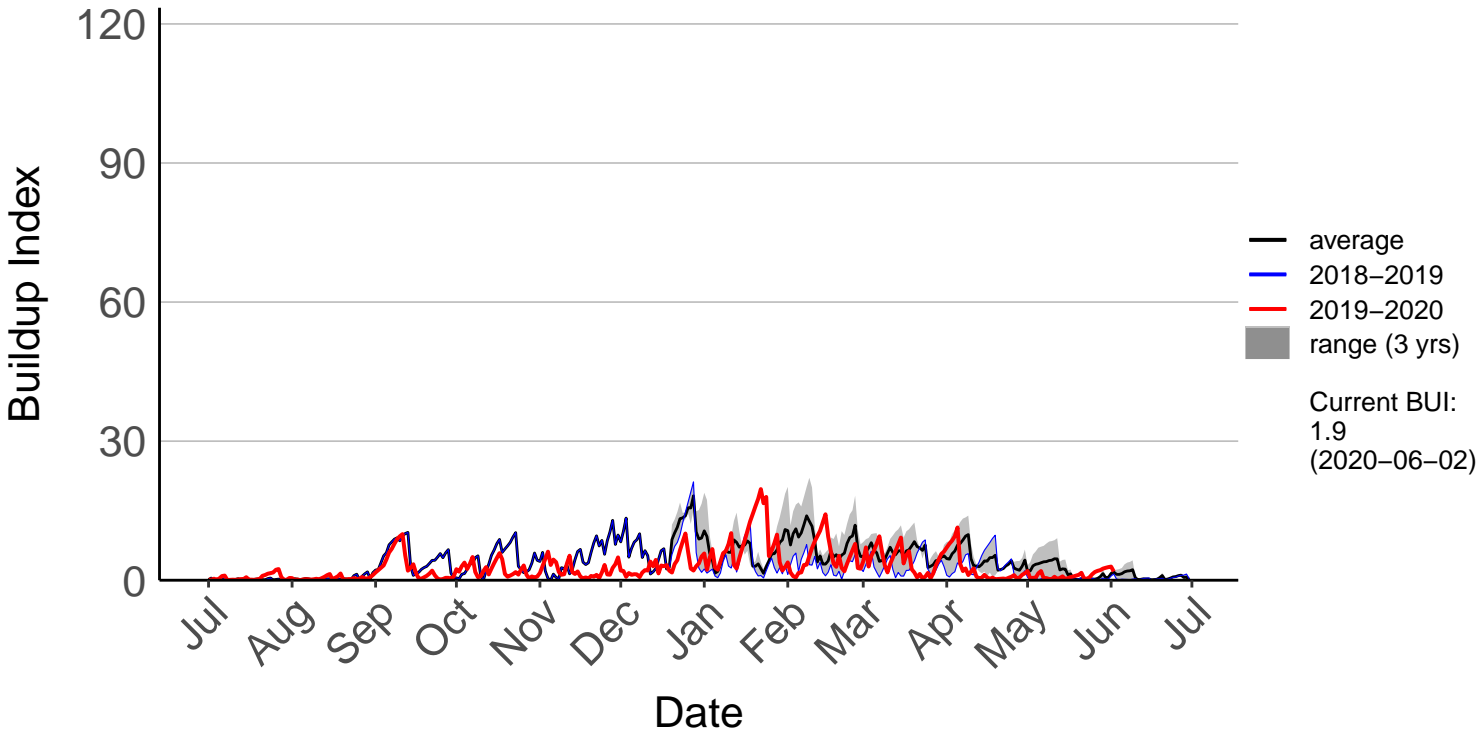

Barnhill Raws (Jul 1996 to Jun 2020)

Blackmount Raws (Jul 1996 to Jun 2020)

Edendale Raws (Dec 2018 to Jun 2020)

Garston Raws (Sep 2004 to Jun 2020)

Gore Aws (Jul 1996 to Dec 2018) – DISCONTINUED

Invercargill Aero SYNOP (Jul 1996 to Dec 2018) – DISCONTIN

Lumsden Aws (Jul 1996 to Dec 2018) – DISCONTINUED

Manapouri Aero Aws (Jul 1996 to Dec 2018) – DISCONTINUE

Milford Sound Raws (Dec 2017 to Jun 2020)

Otama Raws (Jan 2016 to Jun 2020)

Slopedown Raws (Nov 1996 to Jun 2020)

South West Cape SYNOP (Jul 1996 to Dec 2018) – DISCONTI

Stewart Island Raws (Jan 2016 to Jun 2020)

Tanner Road Raws (Dec 2014 to Jun 2020)

Tisbury Raws (Jan 2014 to Jun 2020)

Tuatapere Raws (Jul 1996 to Jun 2020)