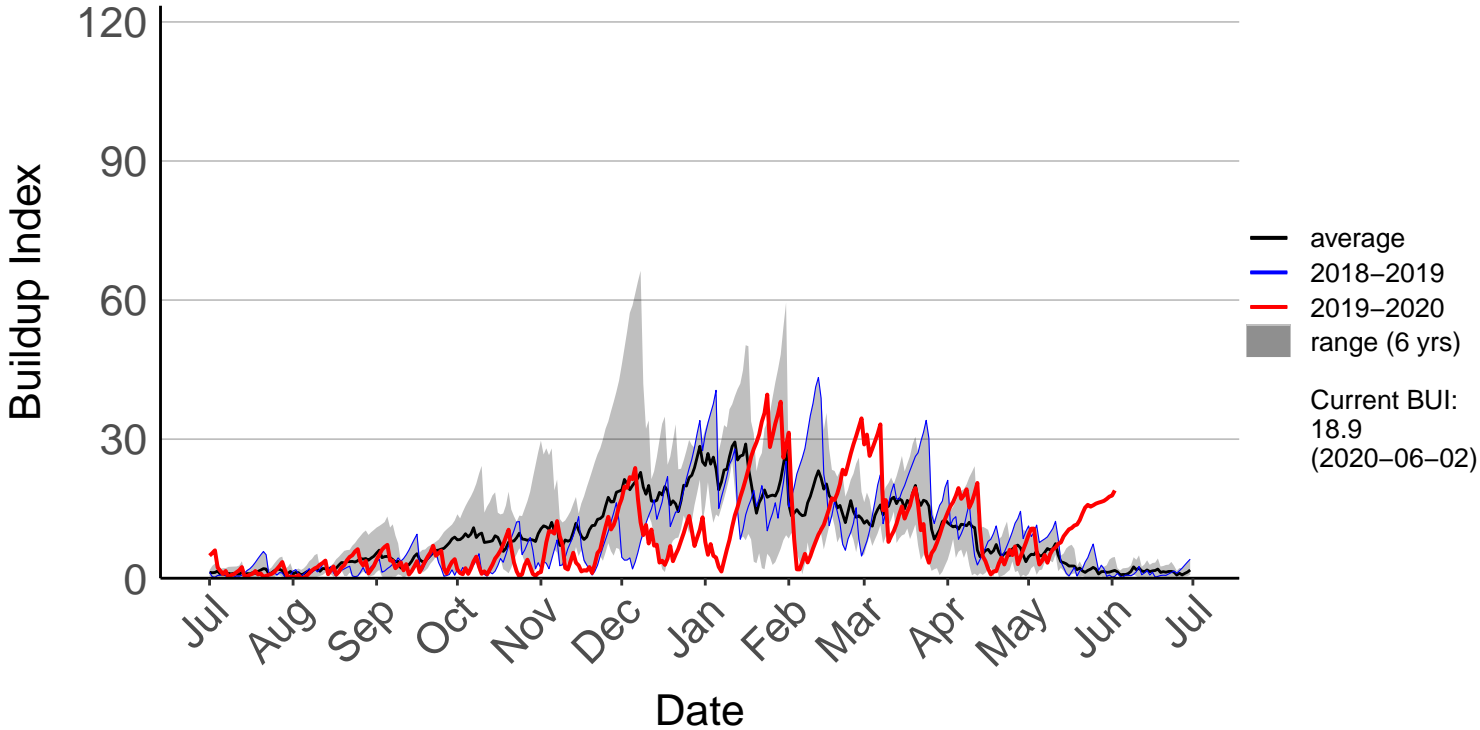

Lumsden Aws (Jul 1996 to Dec 2018) – DISCONTINUED

Manapouri Aero Aws (Jul 1996 to Dec 2018) – DISCONTINUE

Milford Sound Raws (Dec 2017 to Jun 2020)

Otama Raws (Jan 2016 to Jun 2020)

Slopedown Raws (Nov 1996 to Jun 2020)

South West Cape SYNOP (Jul 1996 to Dec 2018) – DISCONTI

Stewart Island Raws (Jan 2016 to Jun 2020)

Tanner Road Raws (Dec 2014 to Jun 2020)

Tisbury Raws (Jan 2014 to Jun 2020)

Tuatapere Raws (Jul 1996 to Jun 2020)

Wilderness Raws (Jan 2014 to Jun 2020)

Wreys Bush Raws (Jul 1996 to Jun 2020)