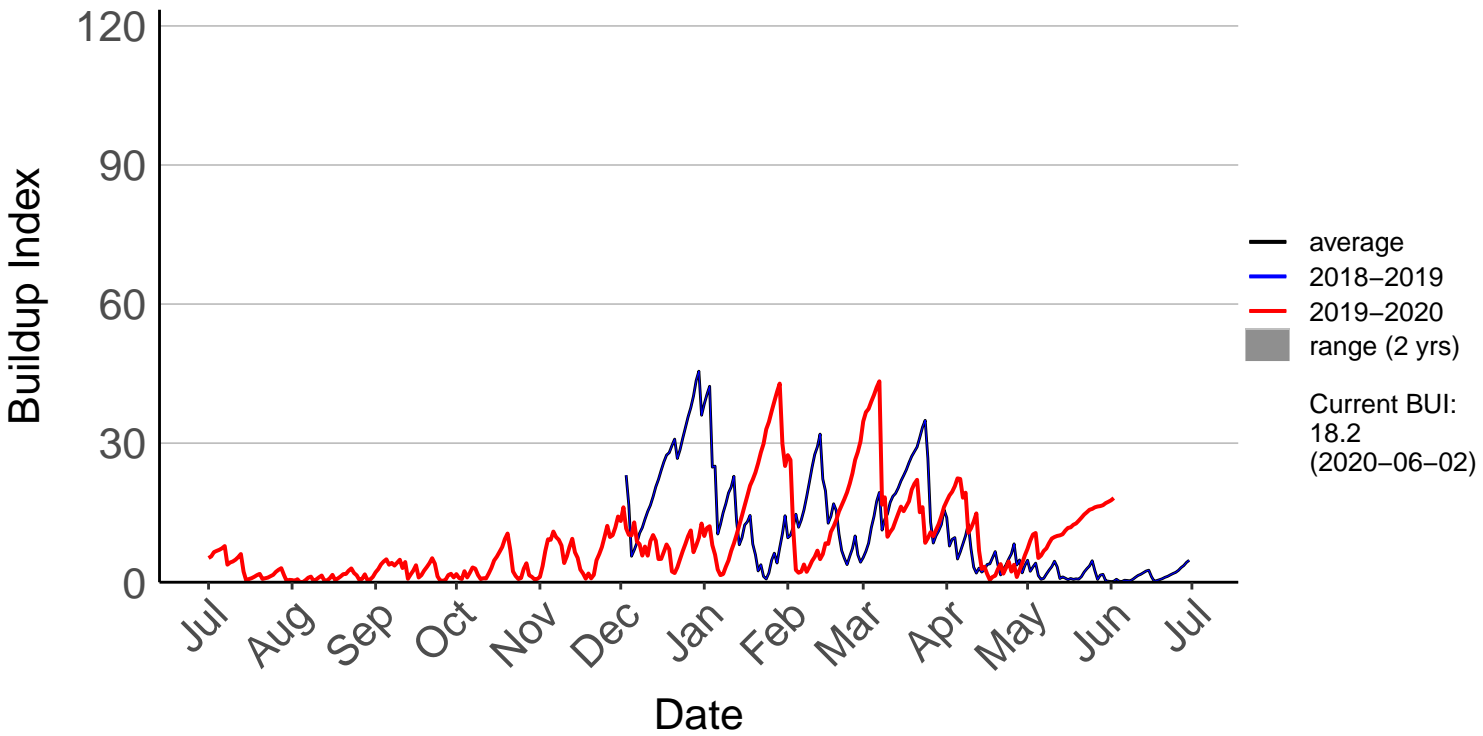

Barnhill Raws (Jul 1996 to Jun 2020)

Blackmount Raws (Jul 1996 to Jun 2020)

Edendale Raws (Dec 2018 to Jun 2020)

Garston Raws (Sep 2004 to Jun 2020)

Gore Aws (Jul 1996 to Dec 2018) – DISCONTINUED

Invercargill Aero SYNOP (Jul 1996 to Dec 2018) – DISCONTIN

Lumsden Aws (Jul 1996 to Dec 2018) – DISCONTINUED

Manapouri Aero Aws (Jul 1996 to Dec 2018) – DISCONTINUE

Milford Sound Raws (Dec 2017 to Jun 2020)

Otama Raws (Jan 2016 to Jun 2020)

Slopedown Raws (Nov 1996 to Jun 2020)

South West Cape SYNOP (Jul 1996 to Dec 2018) – DISCONTI

Stewart Island Raws (Jan 2016 to Jun 2020)

Tanner Road Raws (Dec 2014 to Jun 2020)

Tisbury Raws (Jan 2014 to Jun 2020)

Tuatapere Raws (Jul 1996 to Jun 2020)

Wilderness Raws (Jan 2014 to Jun 2020)

Wreys Bush Raws (Jul 1996 to Jun 2020)