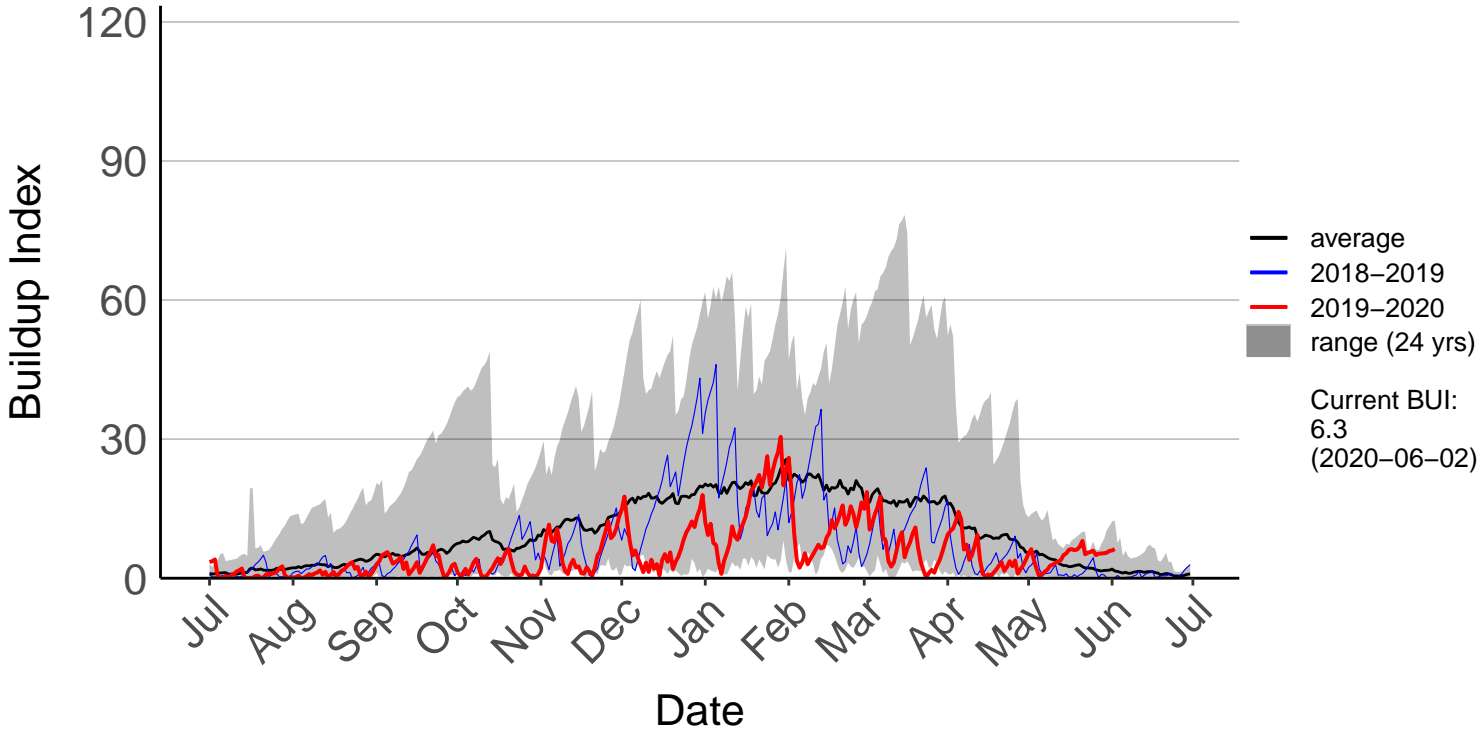

Lumsden Aws (Jul 1996 to Dec 2018) – DISCONTINUED

Manapouri Aero Aws (Jul 1996 to Dec 2018) – DISCONTINUE

Milford Sound Raws (Dec 2017 to Jun 2020)

Otama Raws (Jan 2016 to Jun 2020)

Slopedown Raws (Nov 1996 to Jun 2020)

South West Cape SYNOP (Jul 1996 to Dec 2018) – DISCONTI

Stewart Island Raws (Jan 2016 to Jun 2020)

Tanner Road Raws (Dec 2014 to Jun 2020)

Tisbury Raws (Jan 2014 to Jun 2020)

Tuatapere Raws (Jul 1996 to Jun 2020)

Wilderness Raws (Jan 2014 to Jun 2020)

Wreys Bush Raws (Jul 1996 to Jun 2020)