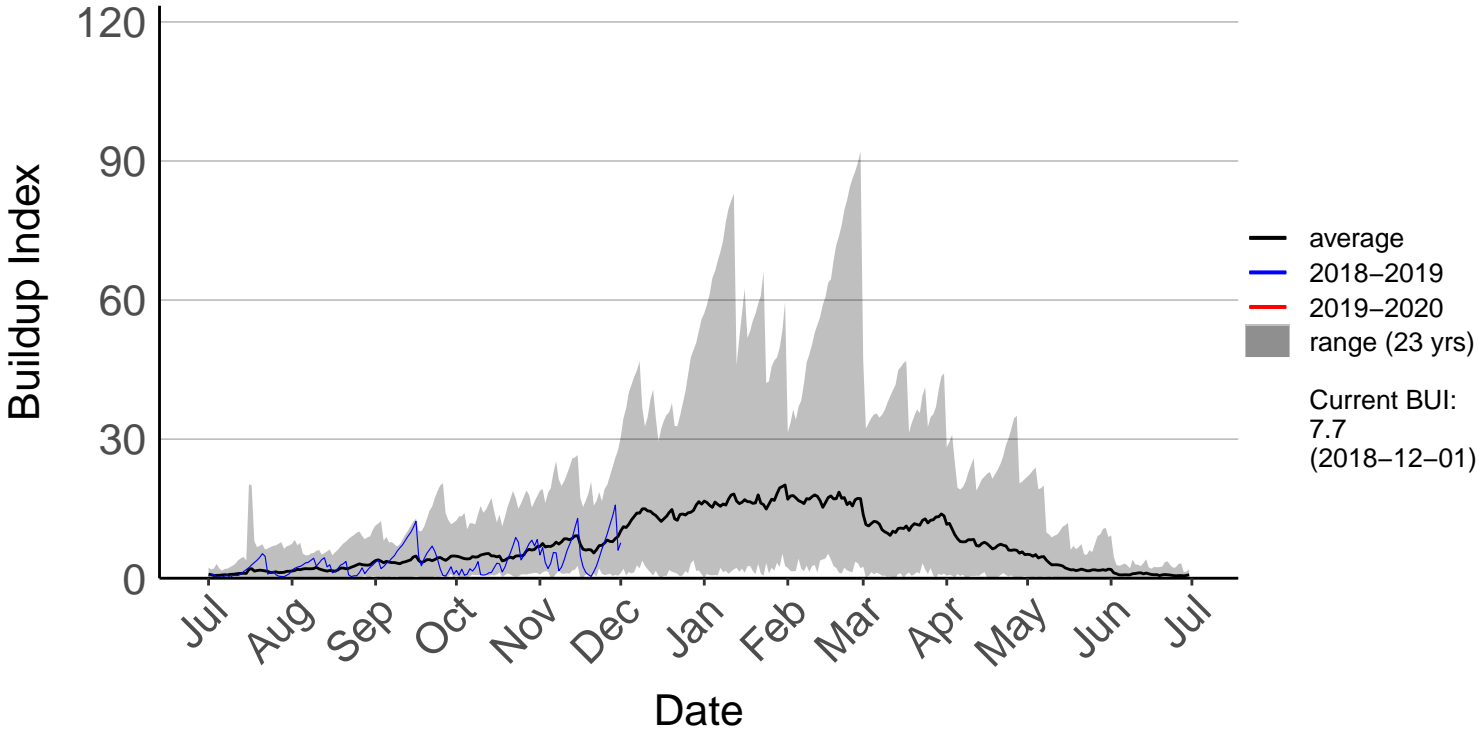

Barnhill Raws (Jul 1996 to Jun 2020)

Blackmount Raws (Jul 1996 to Jun 2020)

Edendale Raws (Dec 2018 to Jun 2020)

Garston Raws (Sep 2004 to Jun 2020)

Gore Aws (Jul 1996 to Dec 2018) – DISCONTINUED

Invercargill Aero SYNOP (Jul 1996 to Dec 2018) – DISCONTIN

Lumsden Aws (Jul 1996 to Dec 2018) – DISCONTINUED

Manapouri Aero Aws (Jul 1996 to Dec 2018) – DISCONTINUE

Milford Sound Raws (Dec 2017 to Jun 2020)

Otama Raws (Jan 2016 to Jun 2020)

Slopedown Raws (Nov 1996 to Jun 2020)

South West Cape SYNOP (Jul 1996 to Dec 2018) – DISCONTI

Stewart Island Raws (Jan 2016 to Jun 2020)

Tanner Road Raws (Dec 2014 to Jun 2020)

Tisbury Raws (Jan 2014 to Jun 2020)

Tuatapere Raws (Jul 1996 to Jun 2020)