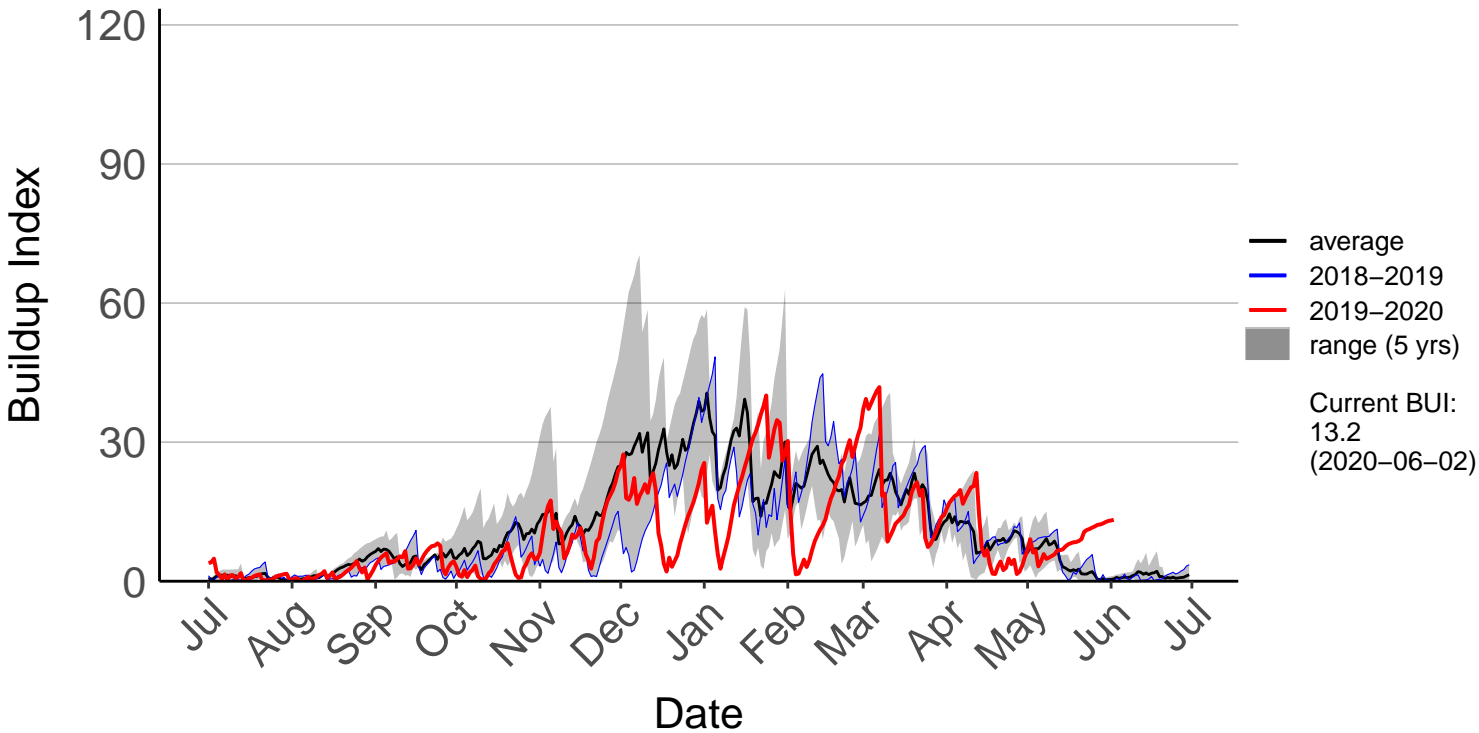

Lumsden Aws (Jul 1996 to Dec 2018) – DISCONTINUED

Manapouri Aero Aws (Jul 1996 to Dec 2018) – DISCONTINUE

Milford Sound Raws (Dec 2017 to Jun 2020)

Otama Raws (Jan 2016 to Jun 2020)

Slopedown Raws (Nov 1996 to Jun 2020)

South West Cape SYNOP (Jul 1996 to Dec 2018) – DISCONTI

Stewart Island Raws (Jan 2016 to Jun 2020)

Tanner Road Raws (Dec 2014 to Jun 2020)

Tisbury Raws (Jan 2014 to Jun 2020)

Tuatapere Raws (Jul 1996 to Jun 2020)

Wilderness Raws (Jan 2014 to Jun 2020)

Wreys Bush Raws (Jul 1996 to Jun 2020)