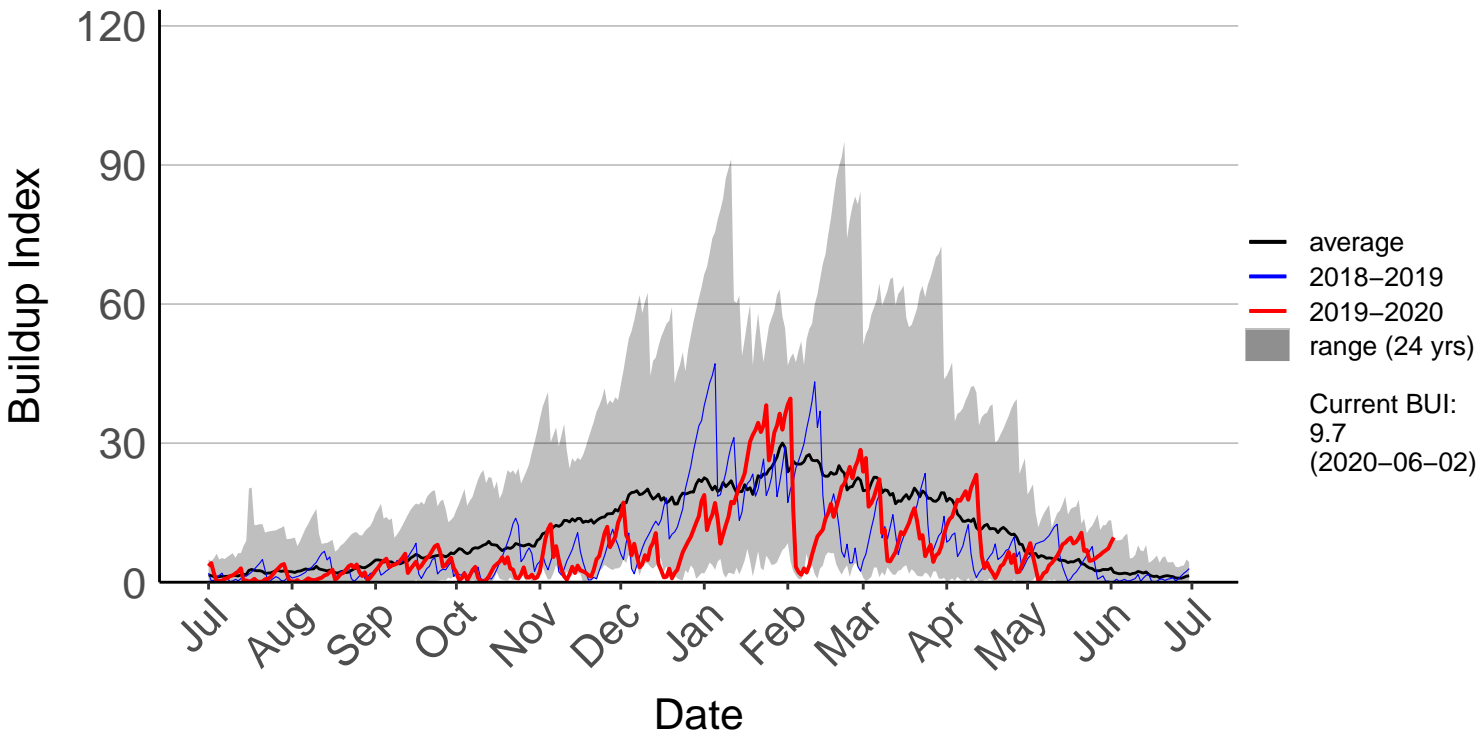

Barnhill Raws (Jul 1996 to Jun 2020)

Blackmount Raws (Jul 1996 to Jun 2020)

Edendale Raws (Dec 2018 to Jun 2020)

Garston Raws (Sep 2004 to Jun 2020)

Gore Aws (Jul 1996 to Dec 2018) – DISCONTINUED

Invercargill Aero SYNOP (Jul 1996 to Dec 2018) – DISCONTIN

Lumsden Aws (Jul 1996 to Dec 2018) – DISCONTINUED

Manapouri Aero Aws (Jul 1996 to Dec 2018) – DISCONTINUE

Milford Sound Raws (Dec 2017 to Jun 2020)

Otama Raws (Jan 2016 to Jun 2020)

Slopedown Raws (Nov 1996 to Jun 2020)

South West Cape SYNOP (Jul 1996 to Dec 2018) – DISCONTI

Stewart Island Raws (Jan 2016 to Jun 2020)

Tanner Road Raws (Dec 2014 to Jun 2020)

Tisbury Raws (Jan 2014 to Jun 2020)

Tuatapere Raws (Jul 1996 to Jun 2020)

Wilderness Raws (Jan 2014 to Jun 2020)

Wreys Bush Raws (Jul 1996 to Jun 2020)