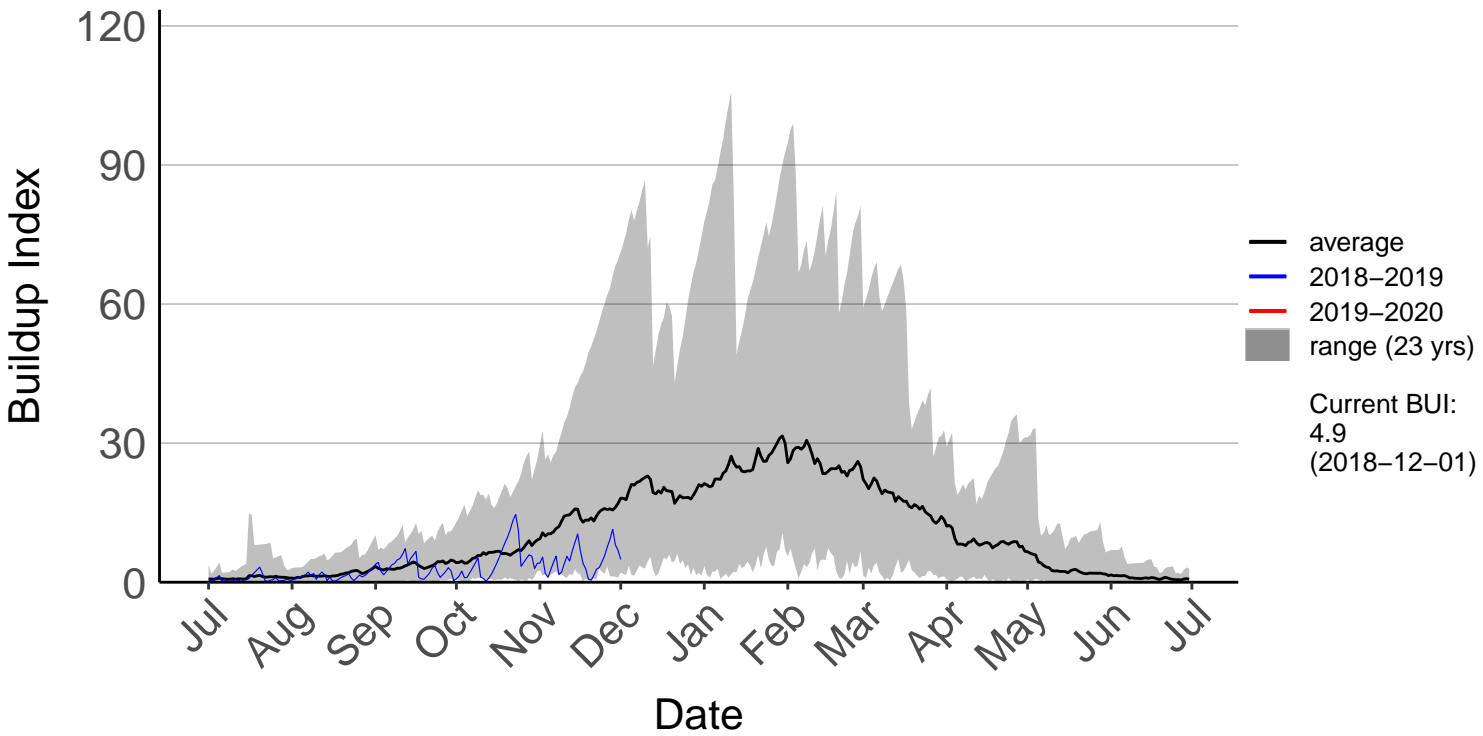

Barnhill Raws (Jul 1996 to Jun 2020)

Blackmount Raws (Jul 1996 to Jun 2020)

Edendale Raws (Dec 2018 to Jun 2020)

Garston Raws (Sep 2004 to Jun 2020)

Gore Aws (Jul 1996 to Dec 2018) – DISCONTINUED

Invercargill Aero SYNOP (Jul 1996 to Dec 2018) – DISCONTIN

Lumsden Aws (Jul 1996 to Dec 2018) – DISCONTINUED

Manapouri Aero Aws (Jul 1996 to Dec 2018) – DISCONTINUE

Milford Sound Raws (Dec 2017 to Jun 2020)

Otama Raws (Jan 2016 to Jun 2020)

Slopedown Raws (Nov 1996 to Jun 2020)

South West Cape SYNOP (Jul 1996 to Dec 2018) – DISCONTI

Stewart Island Raws (Jan 2016 to Jun 2020)

Tanner Road Raws (Dec 2014 to Jun 2020)

Tisbury Raws (Jan 2014 to Jun 2020)

Tuatapere Raws (Jul 1996 to Jun 2020)

Wilderness Raws (Jan 2014 to Jun 2020)

Wreys Bush Raws (Jul 1996 to Jun 2020)