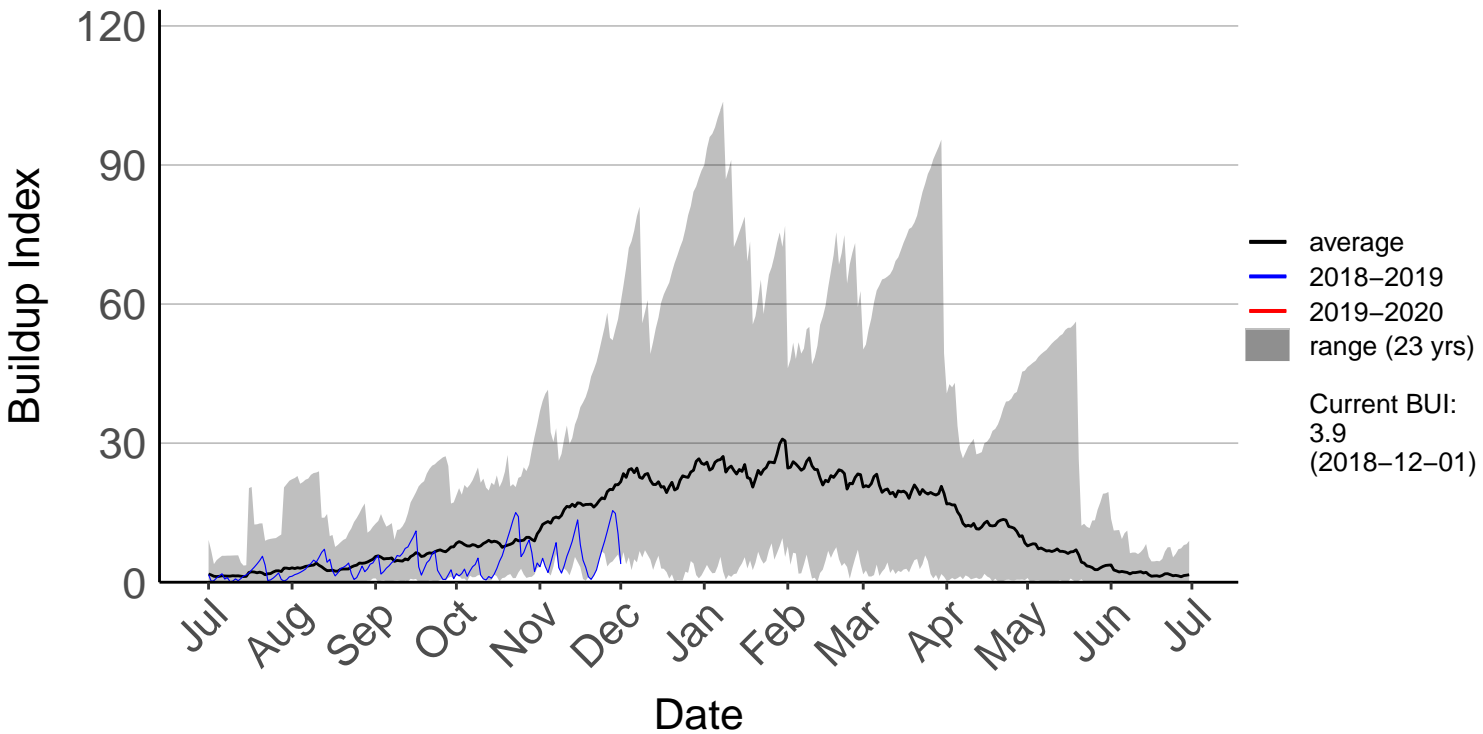

Barnhill Raws (Jul 1996 to Jun 2020)

Blackmount Raws (Jul 1996 to Jun 2020)

Edendale Raws (Dec 2018 to Jun 2020)

Garston Raws (Sep 2004 to Jun 2020)

Gore Aws (Jul 1996 to Dec 2018) – DISCONTINUED

Invercargill Aero SYNOP (Jul 1996 to Dec 2018) – DISCONTIN

Lumsden Aws (Jul 1996 to Dec 2018) – DISCONTINUED

Manapouri Aero Aws (Jul 1996 to Dec 2018) – DISCONTINUE

Milford Sound Raws (Dec 2017 to Jun 2020)

Otama Raws (Jan 2016 to Jun 2020)

Slopedown Raws (Nov 1996 to Jun 2020)

South West Cape SYNOP (Jul 1996 to Dec 2018) – DISCONTI

Stewart Island Raws (Jan 2016 to Jun 2020)

Tanner Road Raws (Dec 2014 to Jun 2020)

Tisbury Raws (Jan 2014 to Jun 2020)

Tuatapere Raws (Jul 1996 to Jun 2020)