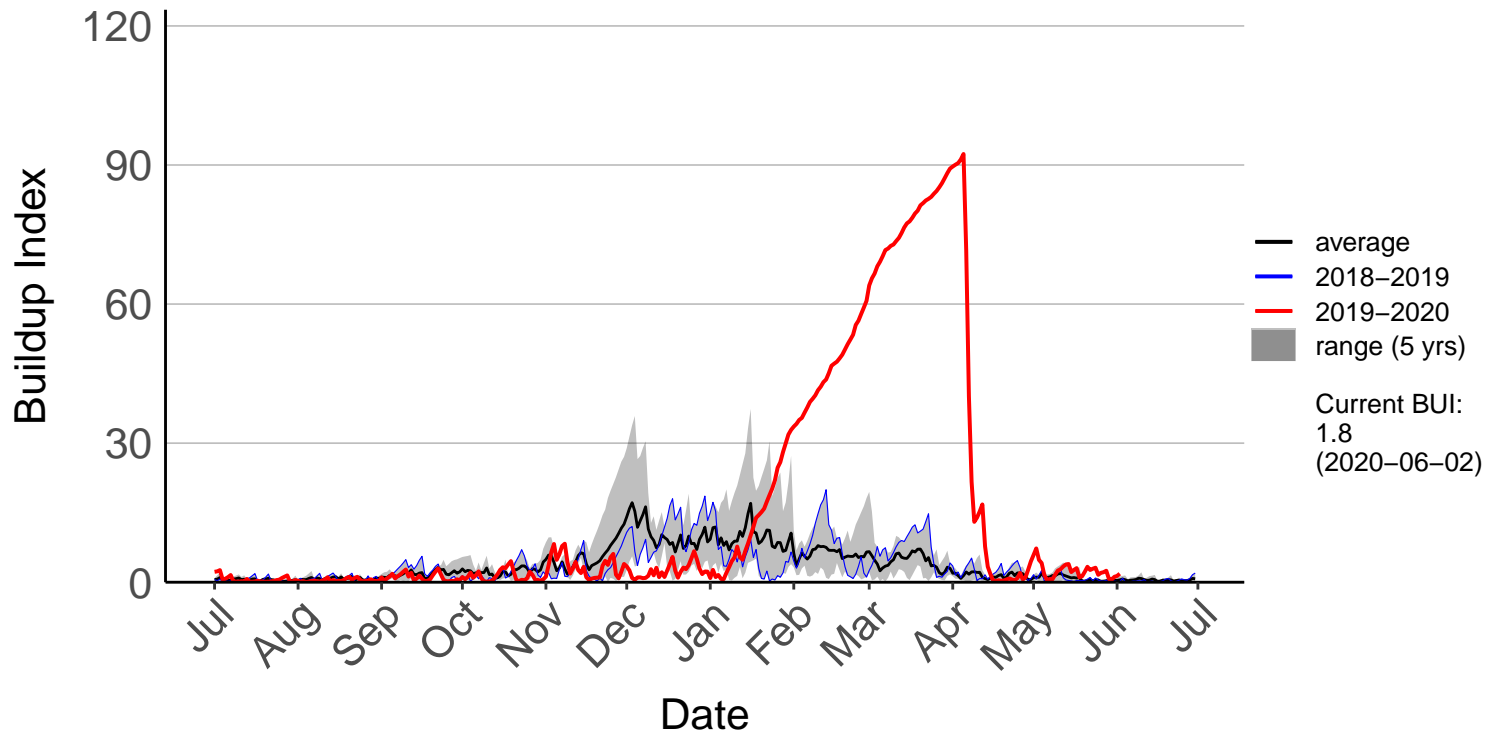

Barnhill Raws (Jul 1996 to Jun 2020)

Blackmount Raws (Jul 1996 to Jun 2020)

Edendale Raws (Dec 2018 to Jun 2020)

Garston Raws (Sep 2004 to Jun 2020)

Gore Aws (Jul 1996 to Dec 2018) – DISCONTINUED

Invercargill Aero SYNOP (Jul 1996 to Dec 2018) – DISCONTIN

Lumsden Aws (Jul 1996 to Dec 2018) – DISCONTINUED

Manapouri Aero Aws (Jul 1996 to Dec 2018) – DISCONTINUE

Milford Sound Raws (Dec 2017 to Jun 2020)

Otama Raws (Jan 2016 to Jun 2020)

Slopedown Raws (Nov 1996 to Jun 2020)

South West Cape SYNOP (Jul 1996 to Dec 2018) – DISCONTI

Stewart Island Raws (Jan 2016 to Jun 2020)

Tanner Road Raws (Dec 2014 to Jun 2020)

Tisbury Raws (Jan 2014 to Jun 2020)

Tuatapere Raws (Jul 1996 to Jun 2020)

Wilderness Raws (Jan 2014 to Jun 2020)

Wreys Bush Raws (Jul 1996 to Jun 2020)