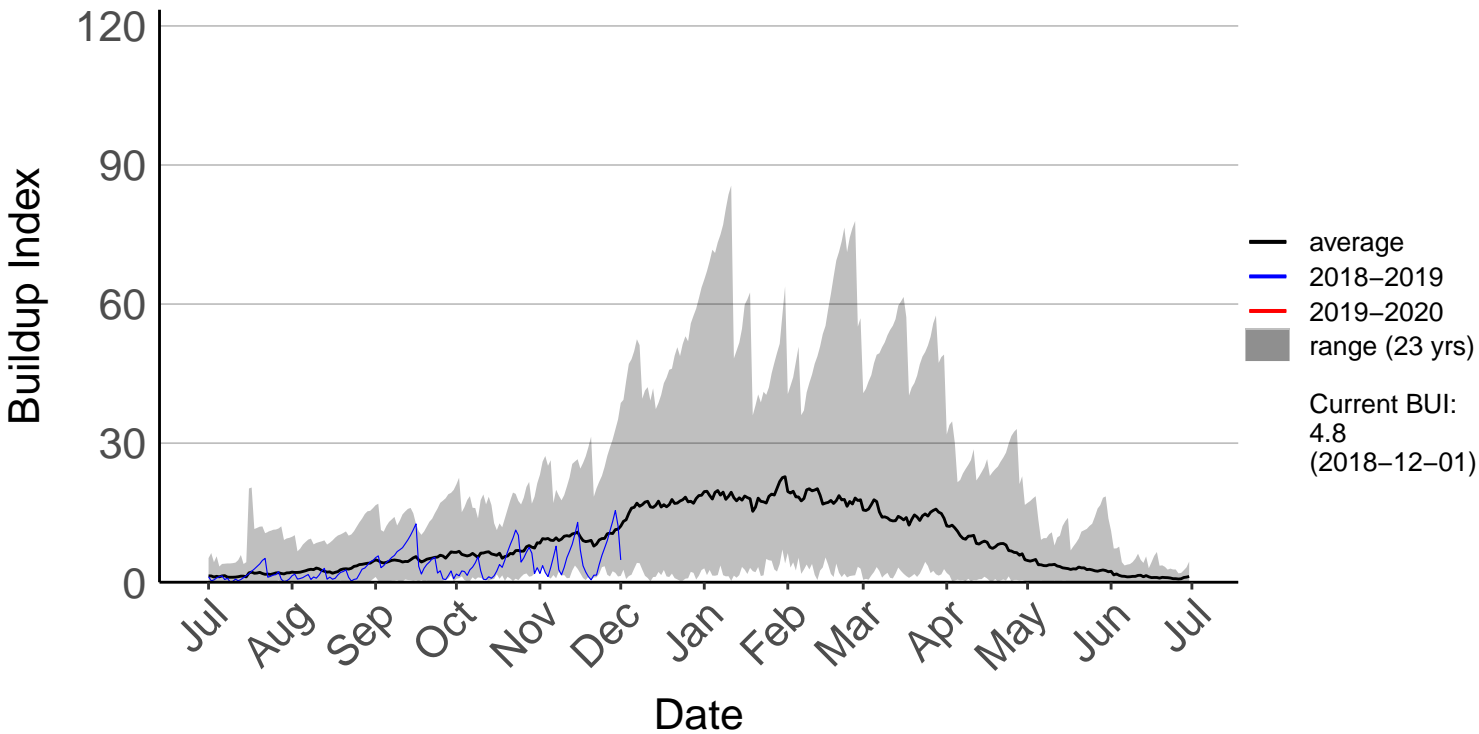

Barnhill Raws (Jul 1996 to Jun 2020)

Blackmount Raws (Jul 1996 to Jun 2020)

Edendale Raws (Dec 2018 to Jun 2020)

Garston Raws (Sep 2004 to Jun 2020)

Gore Aws (Jul 1996 to Dec 2018) – DISCONTINUED

Invercargill Aero SYNOP (Jul 1996 to Dec 2018) – DISCONTIN

Lumsden Aws (Jul 1996 to Dec 2018) – DISCONTINUED

Manapouri Aero Aws (Jul 1996 to Dec 2018) – DISCONTINUE

Milford Sound Raws (Dec 2017 to Jun 2020)

Otama Raws (Jan 2016 to Jun 2020)

Slopedown Raws (Nov 1996 to Jun 2020)

South West Cape SYNOP (Jul 1996 to Dec 2018) – DISCONTI

Stewart Island Raws (Jan 2016 to Jun 2020)

Tanner Road Raws (Dec 2014 to Jun 2020)

Tisbury Raws (Jan 2014 to Jun 2020)

Tuatapere Raws (Jul 1996 to Jun 2020)