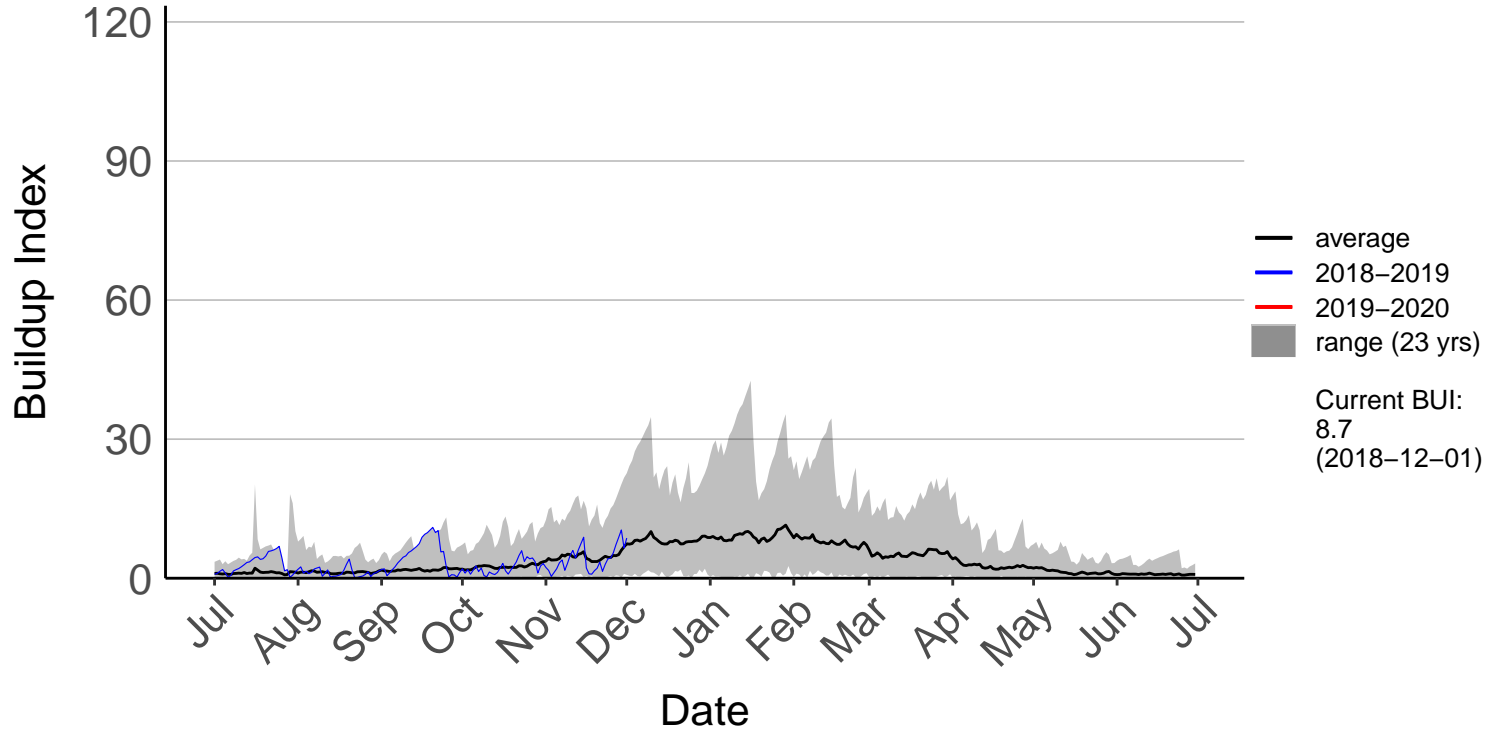

Lumsden Aws (Jul 1996 to Dec 2018) – DISCONTINUED

Manapouri Aero Aws (Jul 1996 to Dec 2018) – DISCONTINUE

Milford Sound Raws (Dec 2017 to Jun 2020)

Otama Raws (Jan 2016 to Jun 2020)

Slopedown Raws (Nov 1996 to Jun 2020)

South West Cape SYNOP (Jul 1996 to Dec 2018) – DISCONTI

Stewart Island Raws (Jan 2016 to Jun 2020)

Tanner Road Raws (Dec 2014 to Jun 2020)

Tisbury Raws (Jan 2014 to Jun 2020)

Tuatapere Raws (Jul 1996 to Jun 2020)

Wilderness Raws (Jan 2014 to Jun 2020)

Wreys Bush Raws (Jul 1996 to Jun 2020)