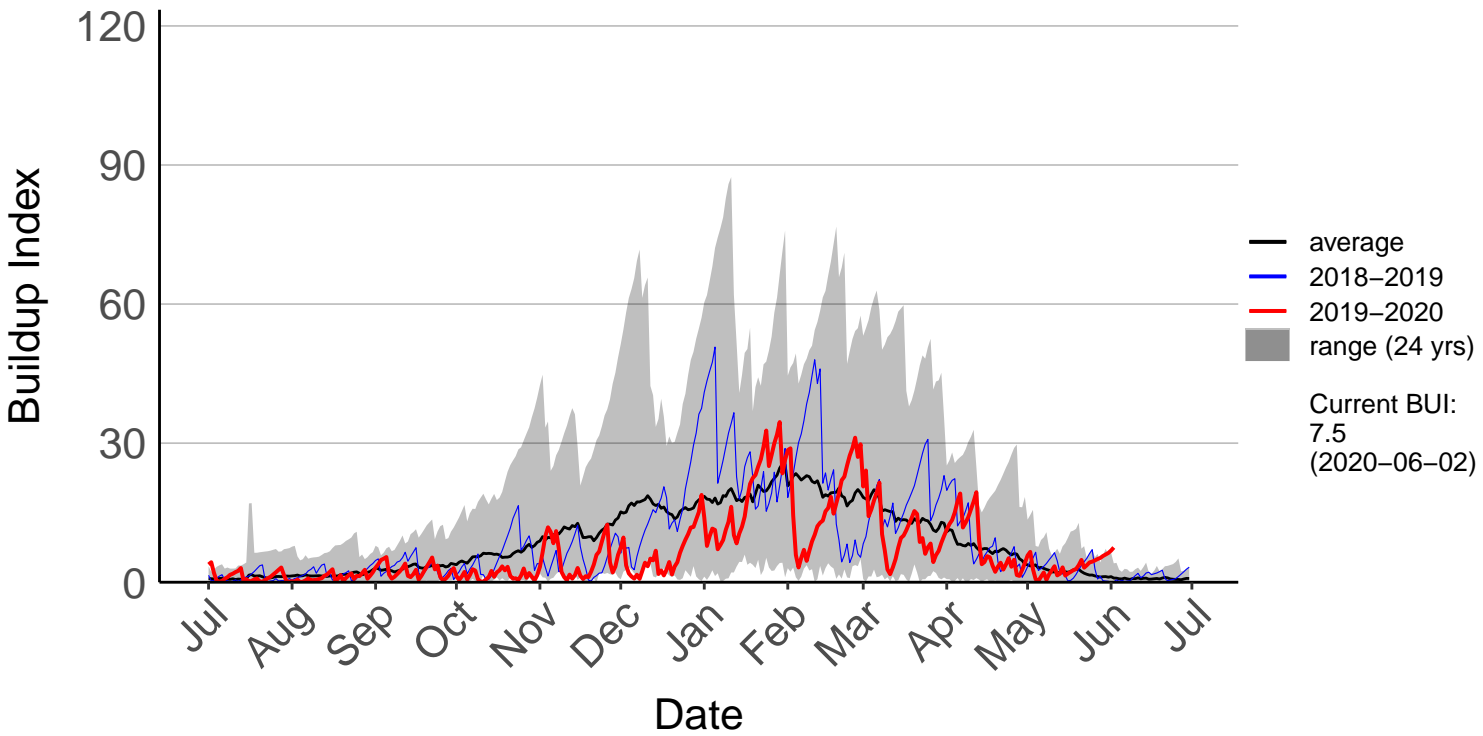

Barnhill Raws (Jul 1996 to Jun 2020)

Blackmount Raws (Jul 1996 to Jun 2020)

Edendale Raws (Dec 2018 to Jun 2020)

Garston Raws (Sep 2004 to Jun 2020)

Gore Aws (Jul 1996 to Dec 2018) – DISCONTINUED

Invercargill Aero SYNOP (Jul 1996 to Dec 2018) – DISCONTIN

Lumsden Aws (Jul 1996 to Dec 2018) – DISCONTINUED

Manapouri Aero Aws (Jul 1996 to Dec 2018) – DISCONTINUE

Milford Sound Raws (Dec 2017 to Jun 2020)

Otama Raws (Jan 2016 to Jun 2020)

Slopedown Raws (Nov 1996 to Jun 2020)

South West Cape SYNOP (Jul 1996 to Dec 2018) – DISCONTI

Stewart Island Raws (Jan 2016 to Jun 2020)

Tanner Road Raws (Dec 2014 to Jun 2020)

Tisbury Raws (Jan 2014 to Jun 2020)

Tuatapere Raws (Jul 1996 to Jun 2020)

Wilderness Raws (Jan 2014 to Jun 2020)

Wreys Bush Raws (Jul 1996 to Jun 2020)