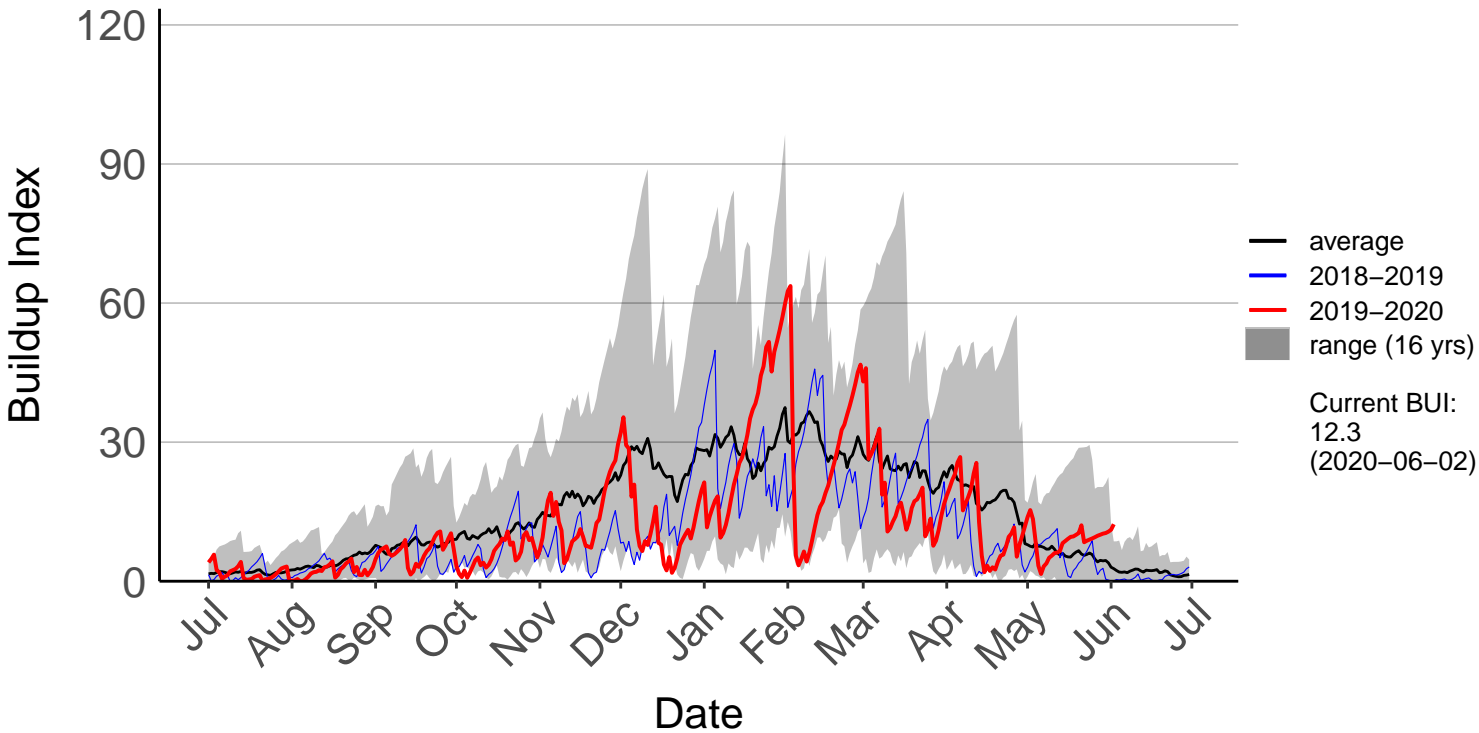

Barnhill Raws (Jul 1996 to Jun 2020)

Blackmount Raws (Jul 1996 to Jun 2020)

Edendale Raws (Dec 2018 to Jun 2020)

Garston Raws (Sep 2004 to Jun 2020)

Gore Aws (Jul 1996 to Dec 2018) – DISCONTINUED

Invercargill Aero SYNOP (Jul 1996 to Dec 2018) – DISCONTIN

Lumsden Aws (Jul 1996 to Dec 2018) – DISCONTINUED

Manapouri Aero Aws (Jul 1996 to Dec 2018) – DISCONTINUE

Milford Sound Raws (Dec 2017 to Jun 2020)

Otama Raws (Jan 2016 to Jun 2020)

Slopedown Raws (Nov 1996 to Jun 2020)

South West Cape SYNOP (Jul 1996 to Dec 2018) – DISCONTI

Stewart Island Raws (Jan 2016 to Jun 2020)

Tanner Road Raws (Dec 2014 to Jun 2020)

Tisbury Raws (Jan 2014 to Jun 2020)

Tuatapere Raws (Jul 1996 to Jun 2020)